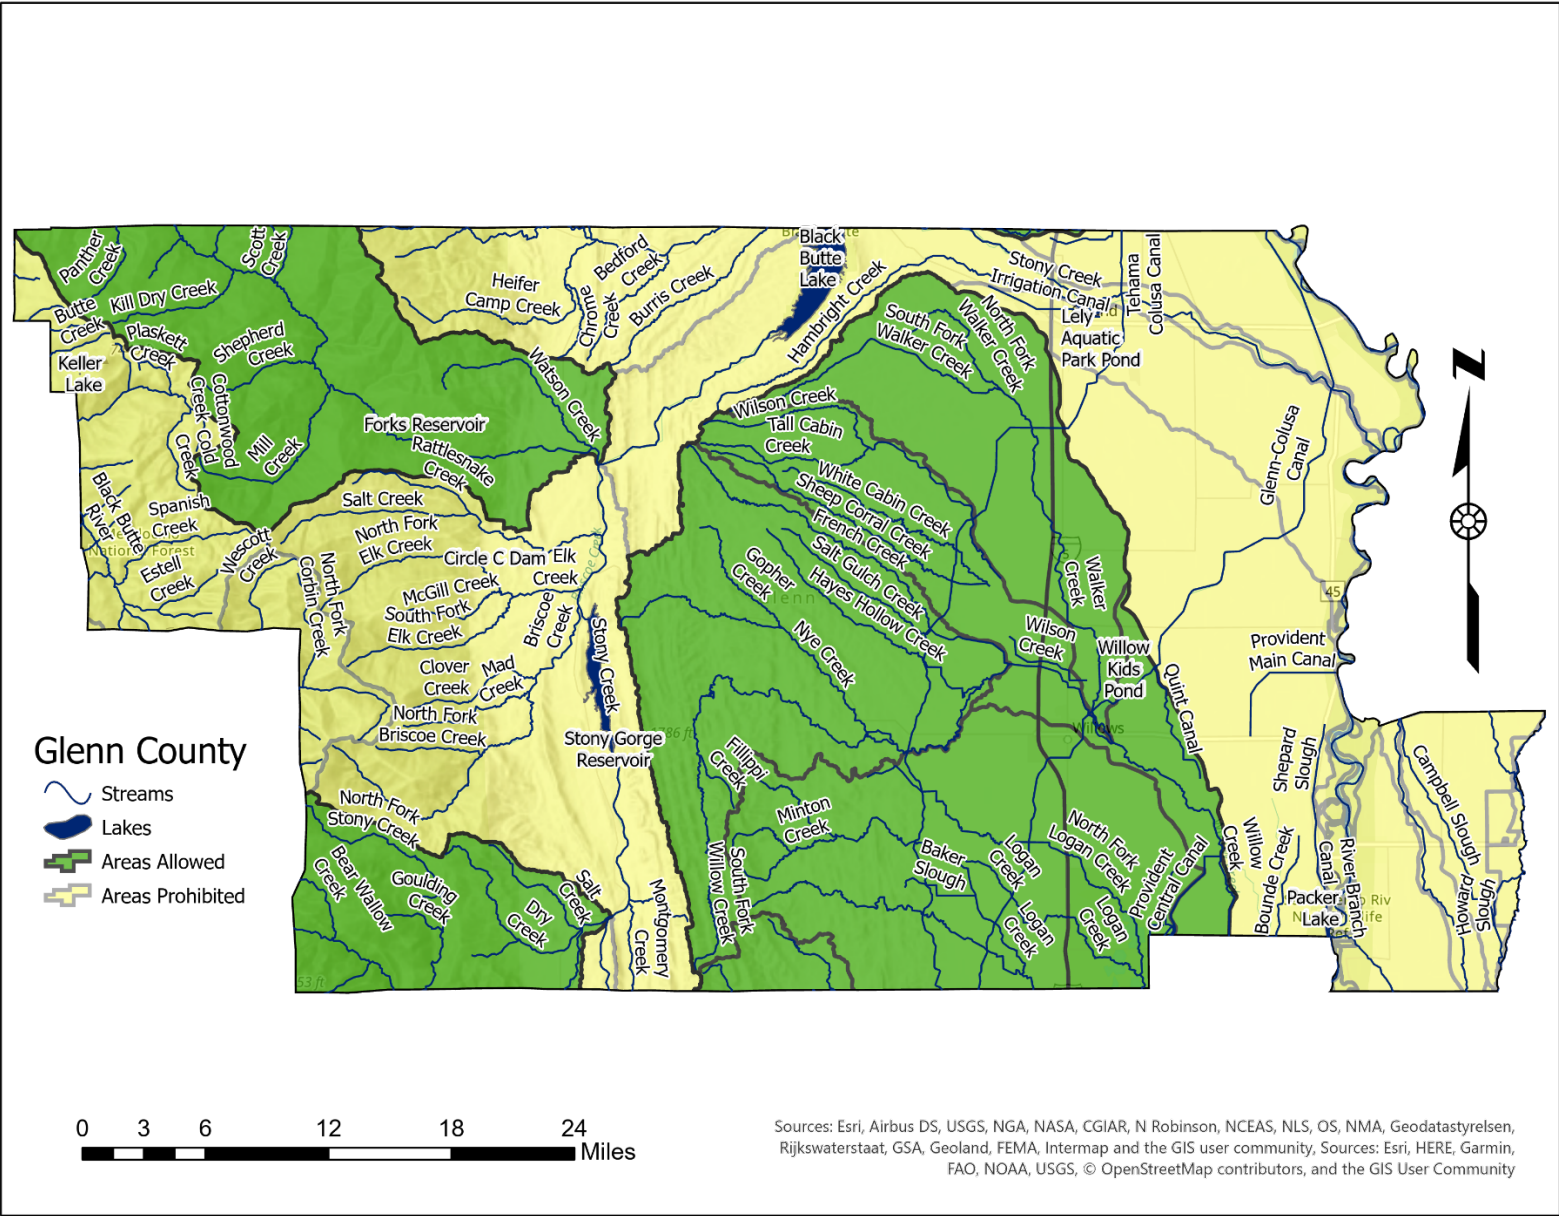

SUCTION DREDGE MINING COUNTY MAPS

EL DORADO COUNTY

SUCTION DREDGE MINING COUNTY MAPS

FRESNO COUNTY

SUCTION DREDGE MINING COUNTY MAPS

GLENN COUNTY

SUCTION DREDGE MINING COUNTY MAPS

HUMBOLDT COUNTY

SUCTION DREDGE MINING COUNTY MAPS

IMPERIAL COUNTY

SUCTION DREDGE MINING COUNTY MAPS

INYO COUNTY

SUCTION DREDGE MINING COUNTY MAPS

KERN COUNTY

SUCTION DREDGE MINING COUNTY MAPS

KINGS COUNTY

SUCTION DREDGE MINING COUNTY MAPS

SONOMA COUNTY

SUCTION DREDGE MINING COUNTY MAPS

STANISLAUS COUNTY

SUCTION DREDGE MINING COUNTY MAPS

SUTTER COUNTY

SUCTION DREDGE MINING COUNTY MAPS

TEHAMA COUNTY

SUCTION DREDGE MINING COUNTY MAPS

TRINITY COUNTY

SUCTION DREDGE MINING COUNTY MAPS

TULARE COUNTY

SUCTION DREDGE MINING COUNTY MAPS

TUOLUMNE COUNTY

SUCTION DREDGE MINING COUNTY MAPS

VENTURA COUNTY