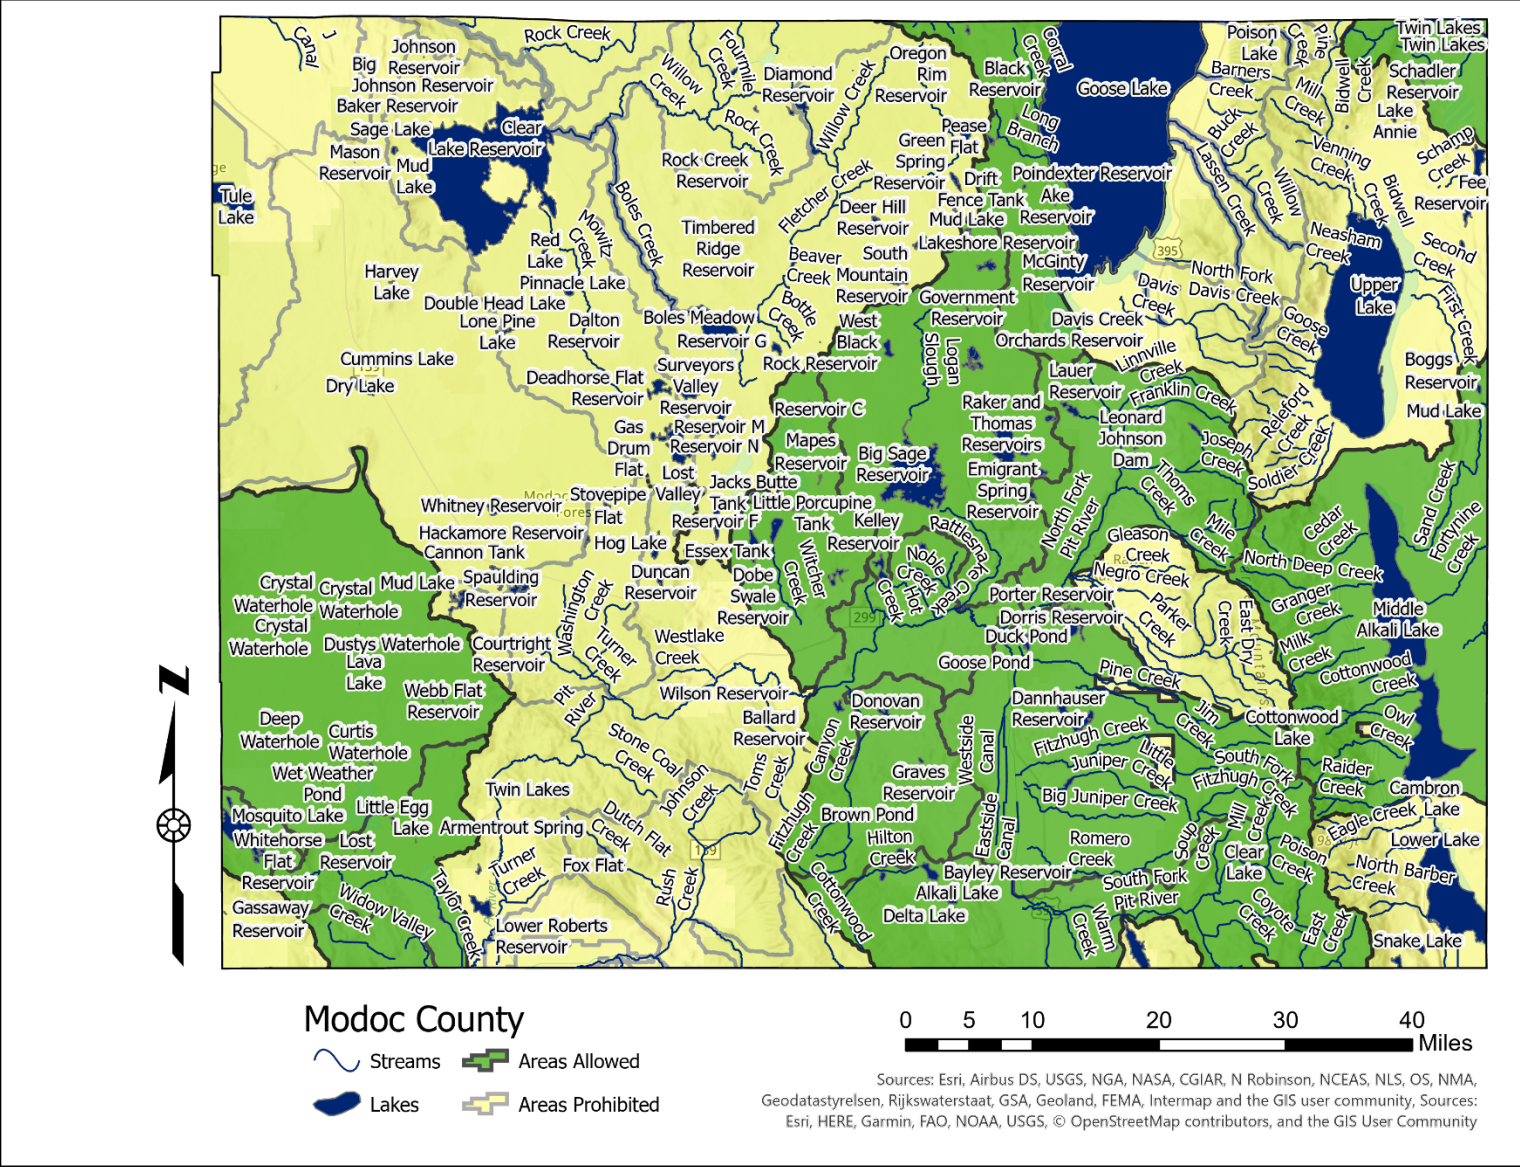

SUCTION DREDGE MINING COUNTY MAPS

ALAMEDA COUNTY

SUCTION DREDGE MINING COUNTY MAPS

ALPINE COUNTY

SUCTION DREDGE MINING COUNTY MAPS

AMADOR COUNTY

SUCTION DREDGE MINING COUNTY MAPS

BUTTE COUNTY

SUCTION DREDGE MINING COUNTY MAPS

LAKE COUNTY

SUCTION DREDGE MINING COUNTY MAPS

LASSEN COUNTY

SUCTION DREDGE MINING COUNTY MAPS

LOS ANGELES

SUCTION DREDGE MINING COUNTY MAPS

MADERA COUNTY

SUCTION DREDGE MINING COUNTY MAPS

MARIPOSA COUNTY

SUCTION DREDGE MINING COUNTY MAPS

MENDOCINO COUNTY

SUCTION DREDGE MINING COUNTY MAPS

MERCED COUNTY

SUCTION DREDGE MINING COUNTY MAPS

MODOC COUNTY

SUCTION DREDGE MINING COUNTY MAPS

TRINITY COUNTY

SUCTION DREDGE MINING COUNTY MAPS

TULARE COUNTY

SUCTION DREDGE MINING COUNTY MAPS

TUOLUMNE COUNTY

SUCTION DREDGE MINING COUNTY MAPS

VENTURA COUNTY