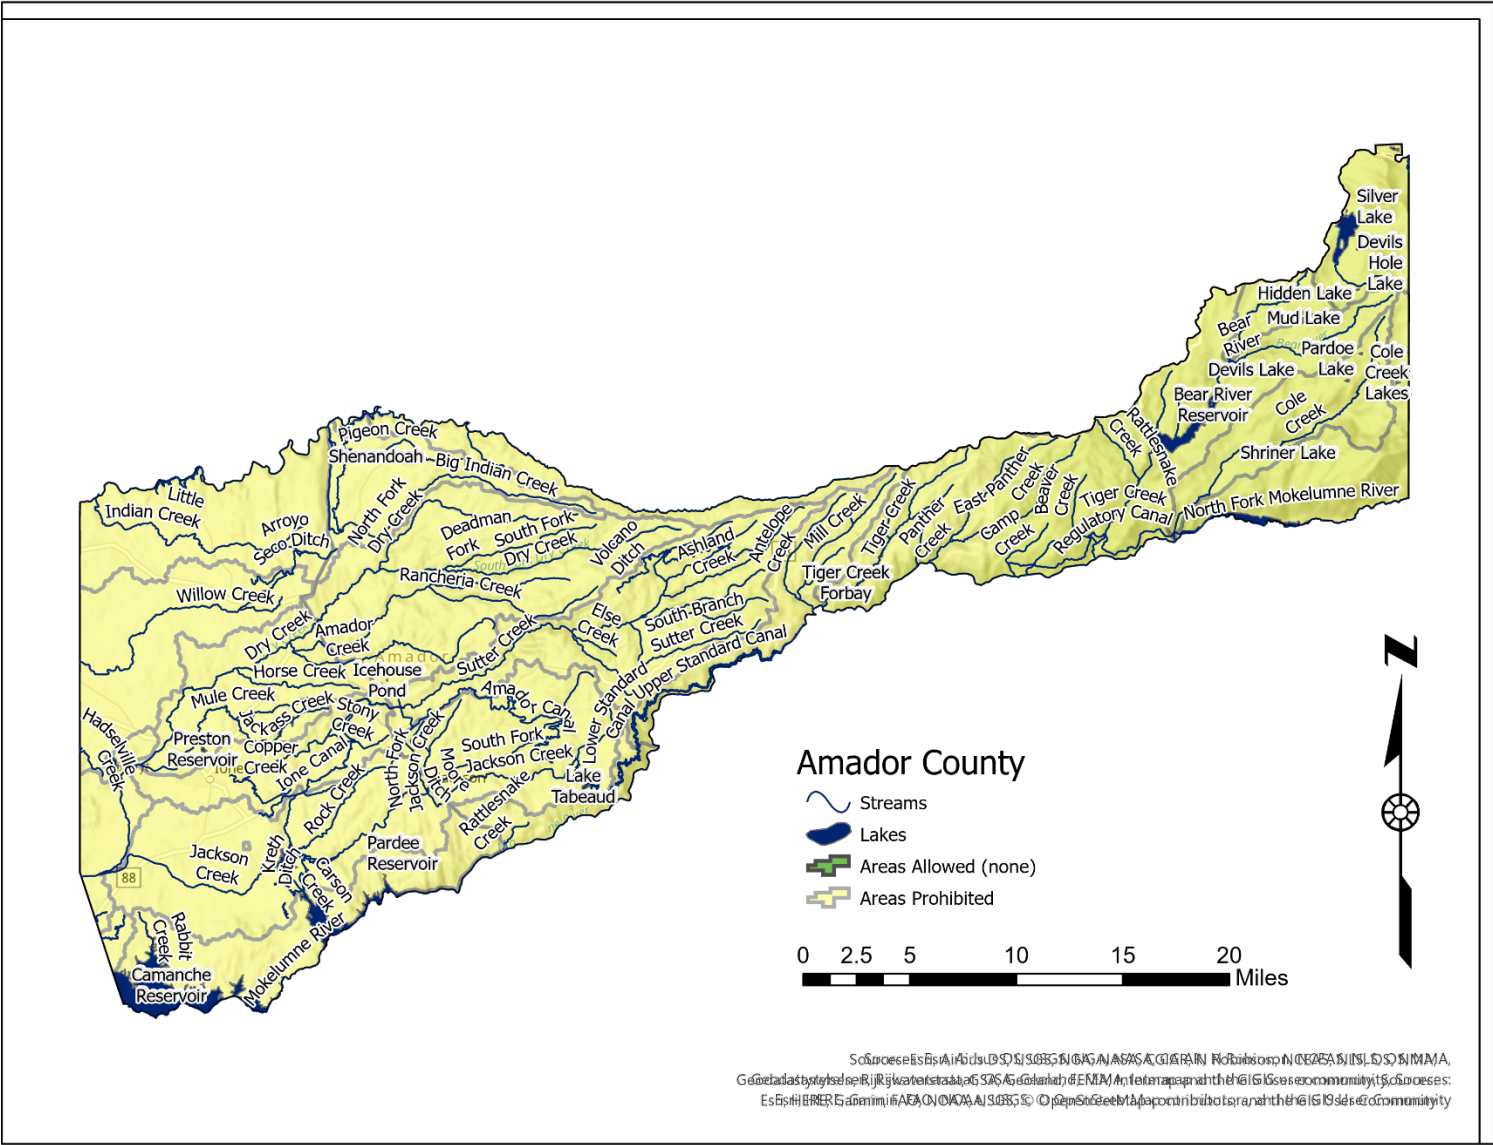

SUCTION DREDGE MINING COUNTY MAPS

ALAMEDA COUNTY

SUCTION DREDGE MINING COUNTY MAPS

ALPINE COUNTY

SUCTION DREDGE MINING COUNTY MAPS

AMADOR COUNTY

SUCTION DREDGE MINING COUNTY MAPS

BUTTE COUNTY

SUCTION DREDGE MINING COUNTY MAPS

SONOMA COUNTY

SUCTION DREDGE MINING COUNTY MAPS

STANISLAUS COUNTY

SUCTION DREDGE MINING COUNTY MAPS

SUTTER COUNTY

SUCTION DREDGE MINING COUNTY MAPS

TEHAMA COUNTY

SUCTION DREDGE MINING COUNTY MAPS

TRINITY COUNTY

SUCTION DREDGE MINING COUNTY MAPS

TULARE COUNTY

SUCTION DREDGE MINING COUNTY MAPS

TUOLUMNE COUNTY

SUCTION DREDGE MINING COUNTY MAPS

VENTURA COUNTY

SUCTION DREDGE MINING COUNTY MAPS

YOLO COUNTY

SUCTION DREDGE MINING COUNTY MAPS

YUBA COUNTY