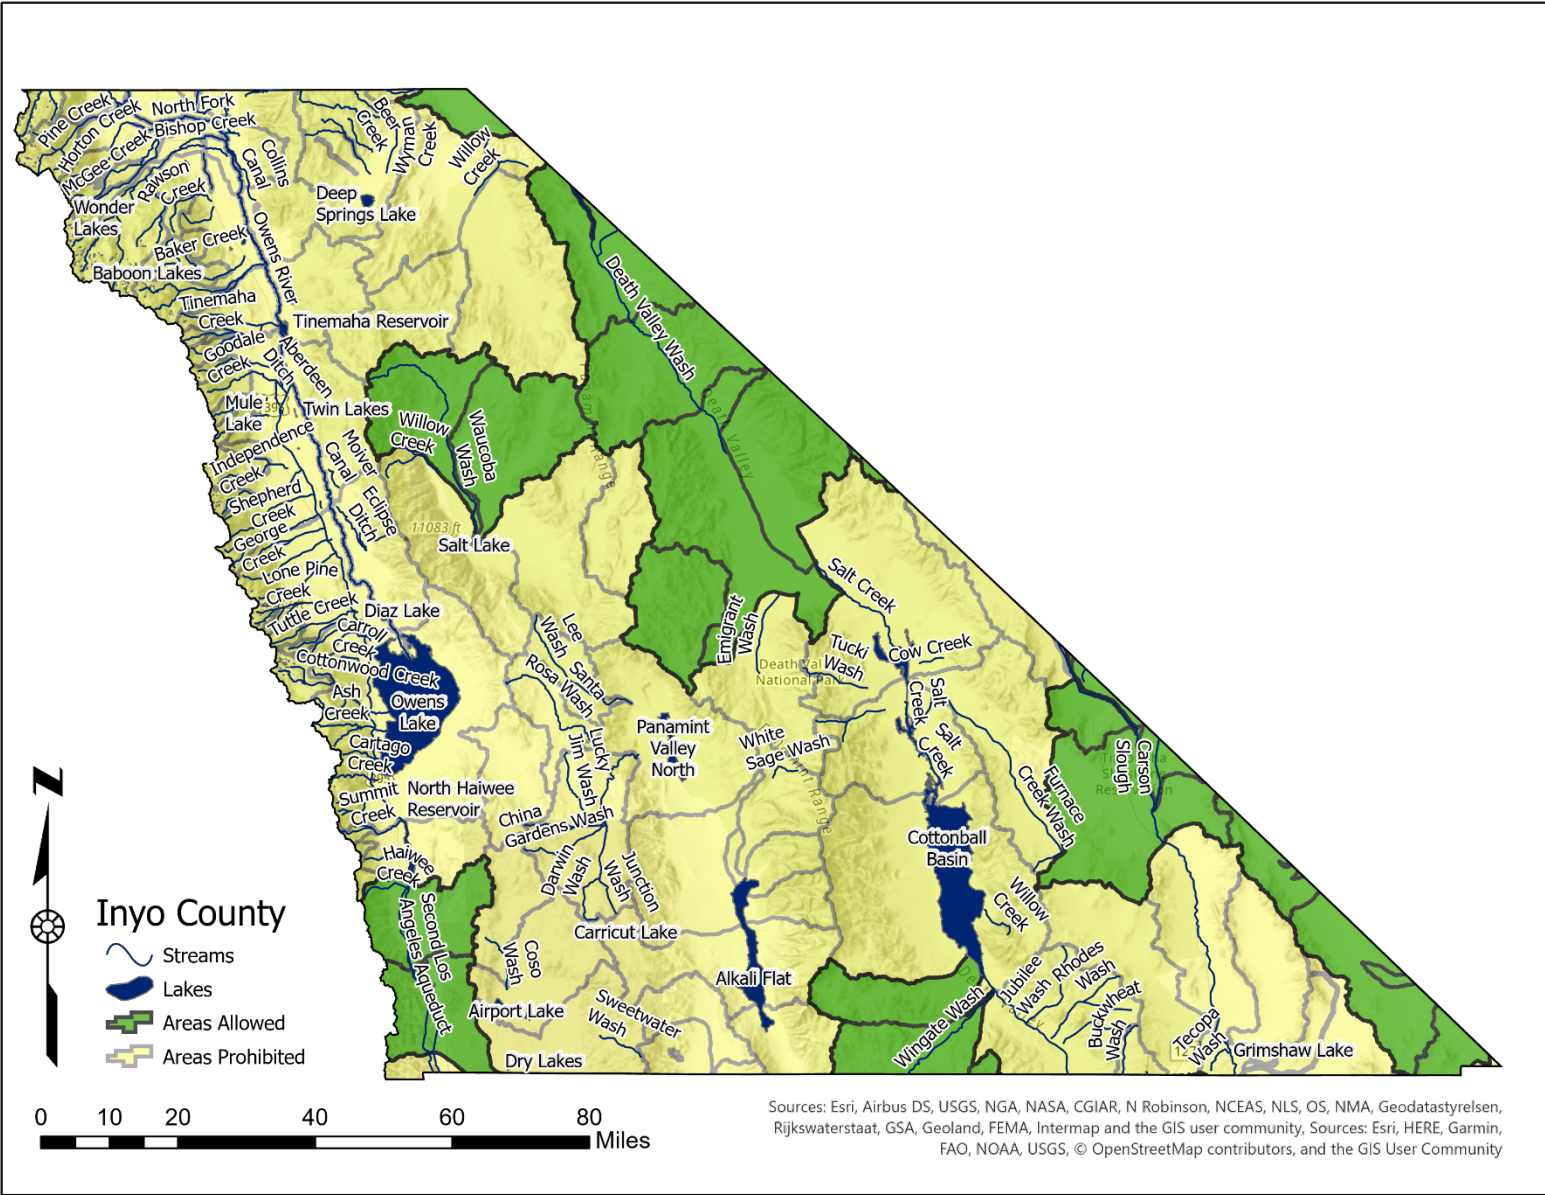

SUCTION DREDGE MINING COUNTY MAPS

INYO COUNTY