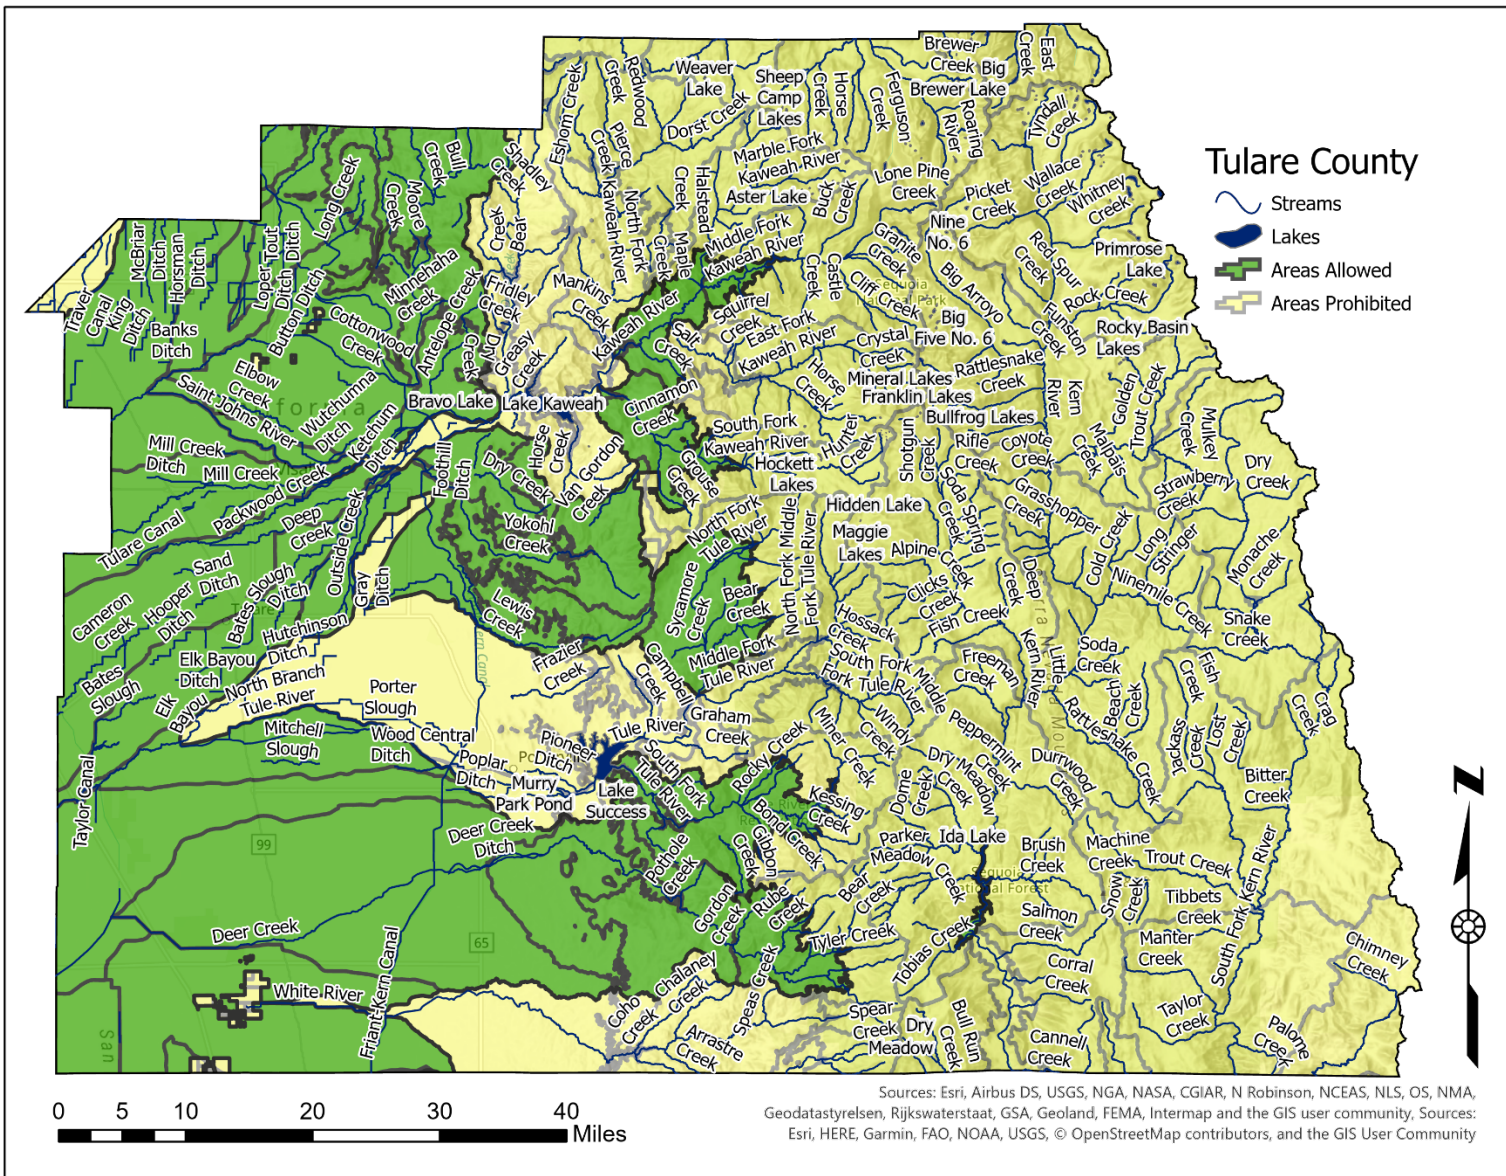

SUCTION DREDGE MINING COUNTY MAPS

SONOMA COUNTY

SUCTION DREDGE MINING COUNTY MAPS

STANISLAUS COUNTY

SUCTION DREDGE MINING COUNTY MAPS

SUTTER COUNTY

SUCTION DREDGE MINING COUNTY MAPS

TEHAMA COUNTY

SUCTION DREDGE MINING COUNTY MAPS

TRINITY COUNTY

SUCTION DREDGE MINING COUNTY MAPS

TULARE COUNTY

SUCTION DREDGE MINING COUNTY MAPS

TUOLUMNE COUNTY

SUCTION DREDGE MINING COUNTY MAPS

VENTURA COUNTY