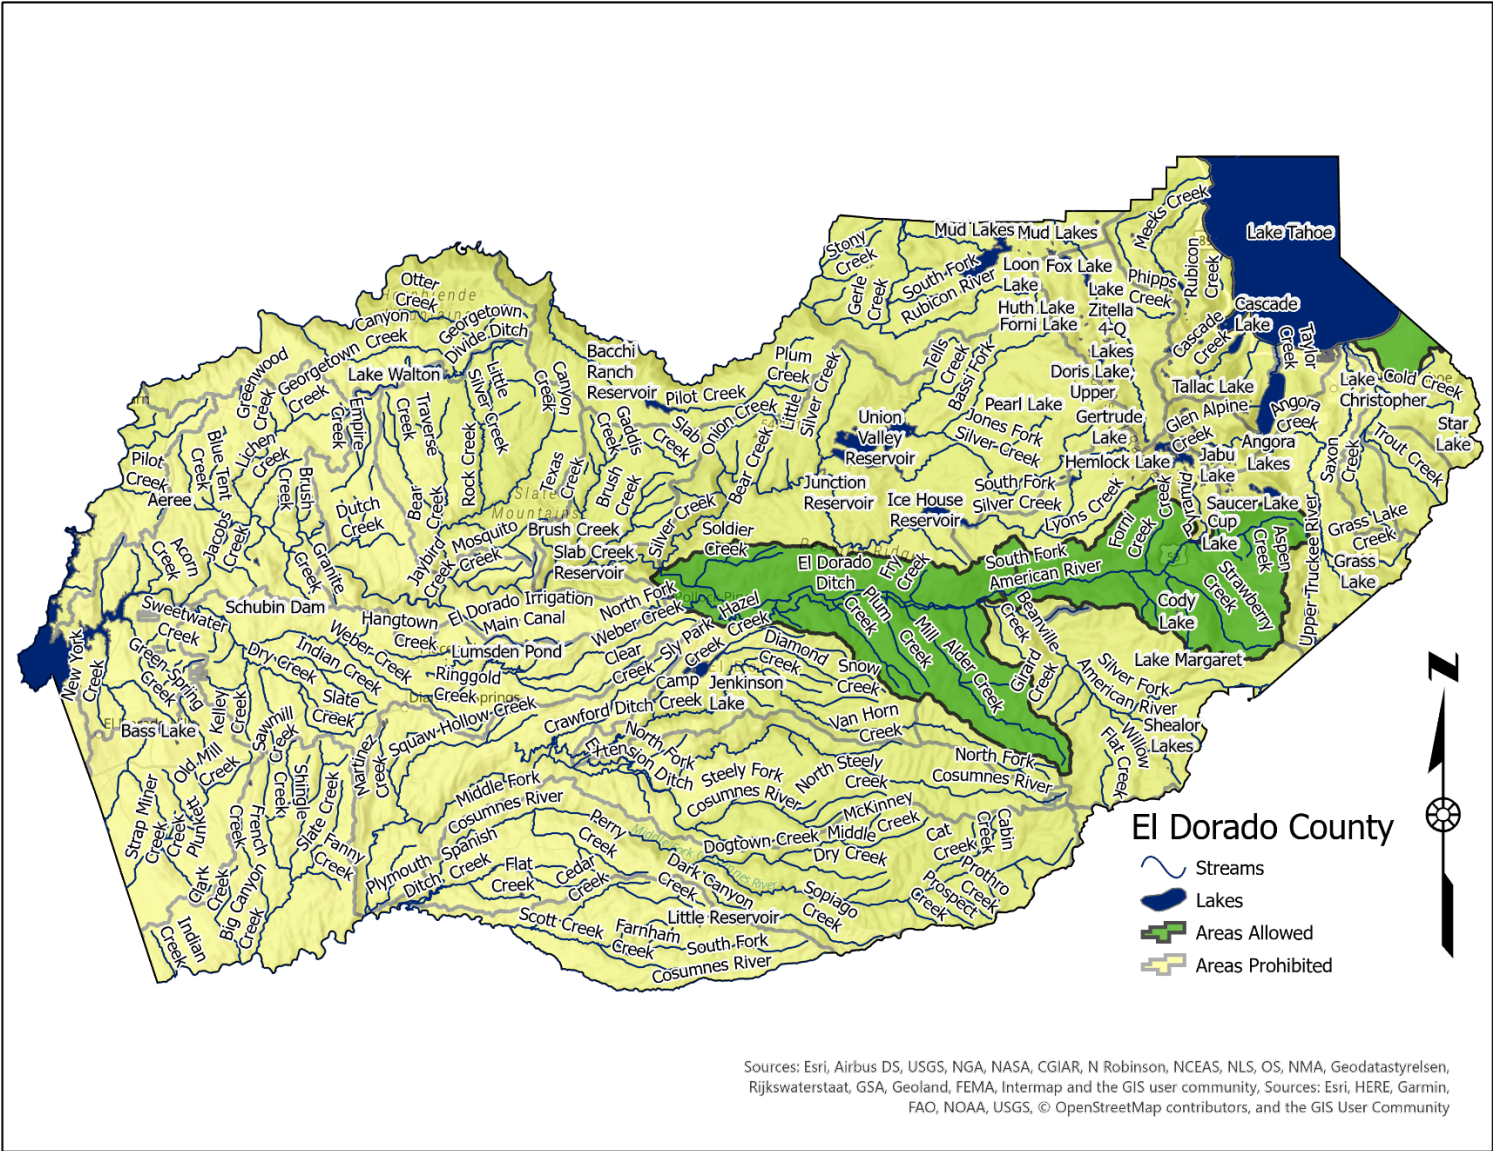

SUCTION DREDGE MINING COUNTY MAPS

EL DORADO COUNTY