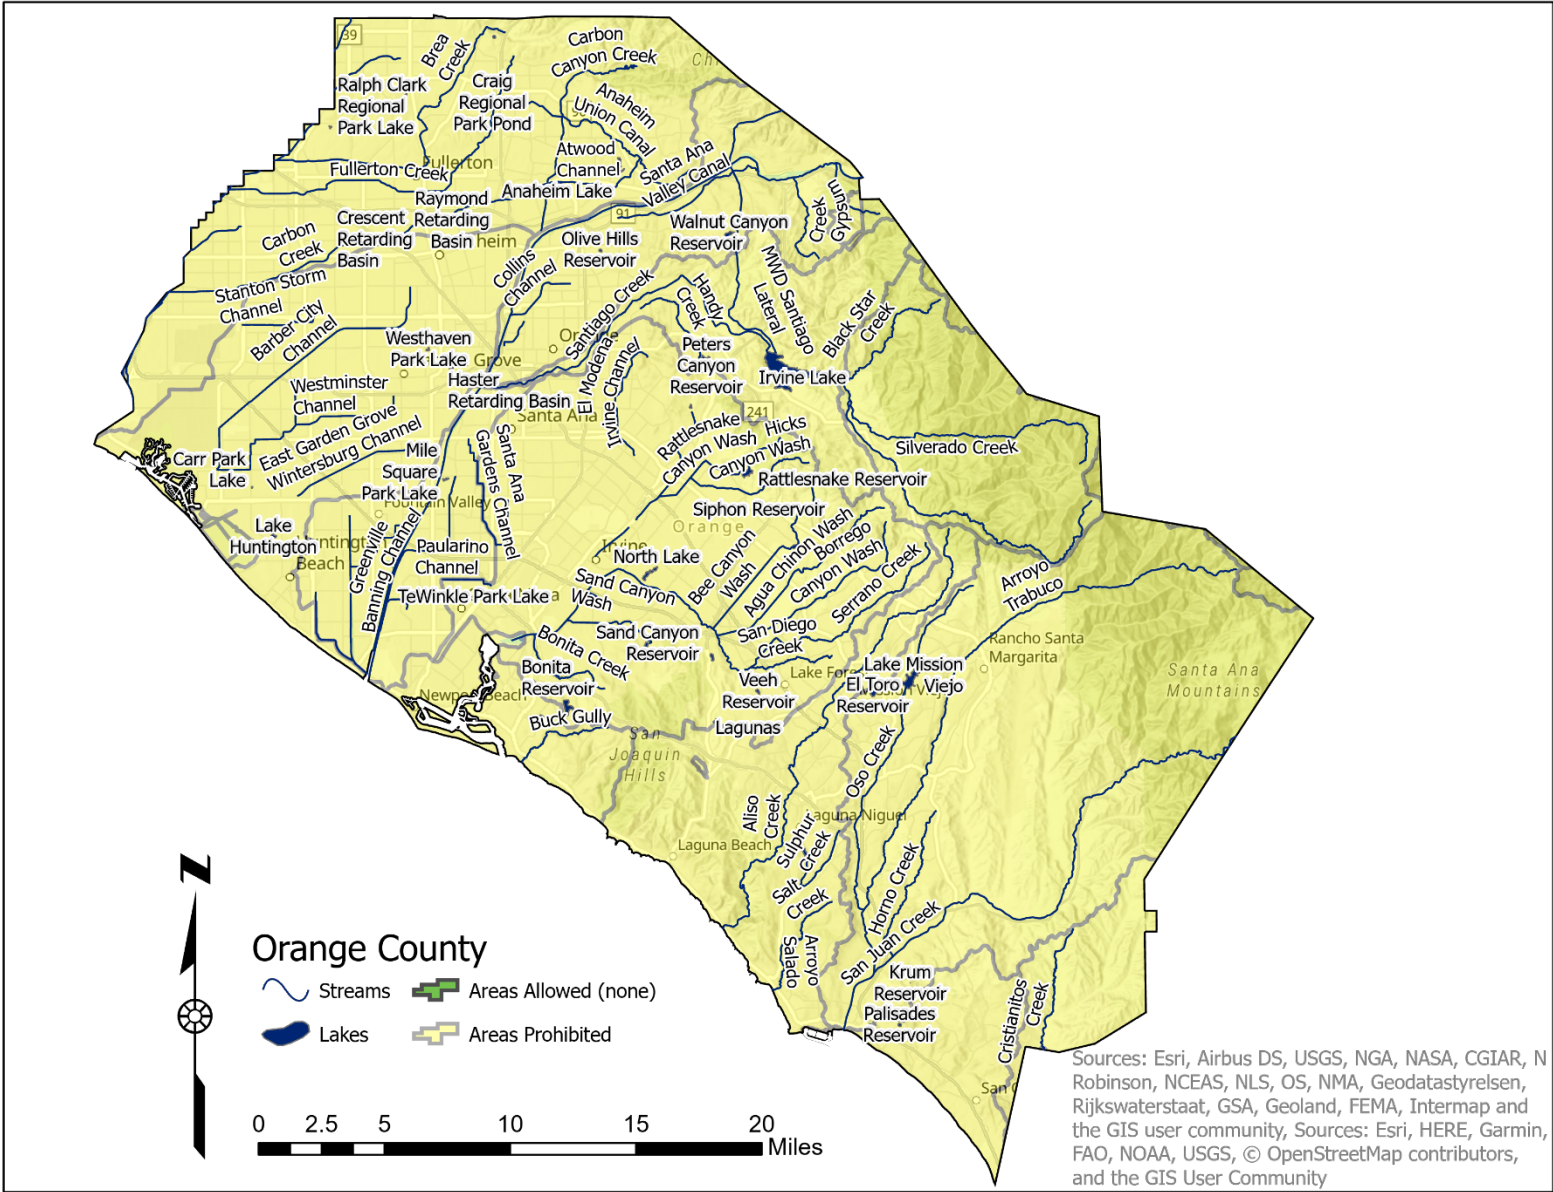

SUCTION DREDGE MINING COUNTY MAPS

ORANGE COUNTY