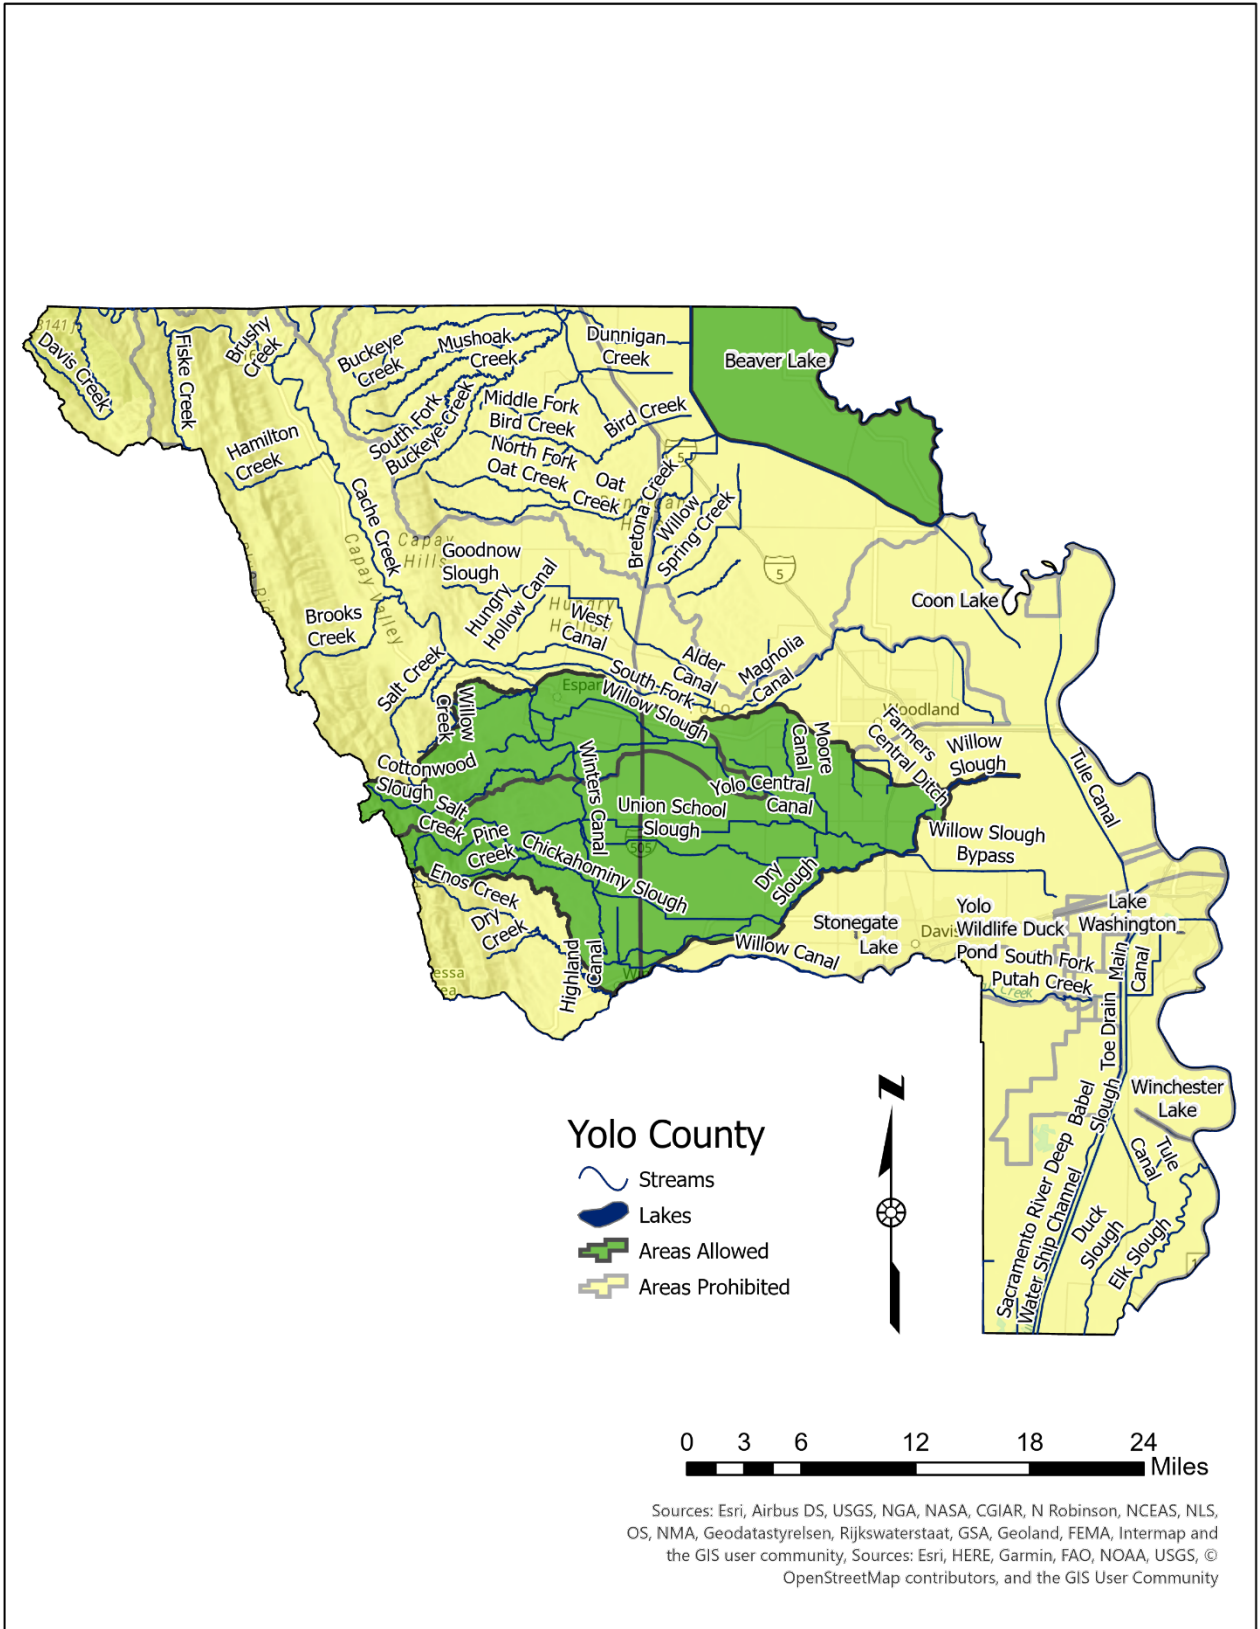

SUCTION DREDGE MINING COUNTY MAPS

YOLO COUNTY