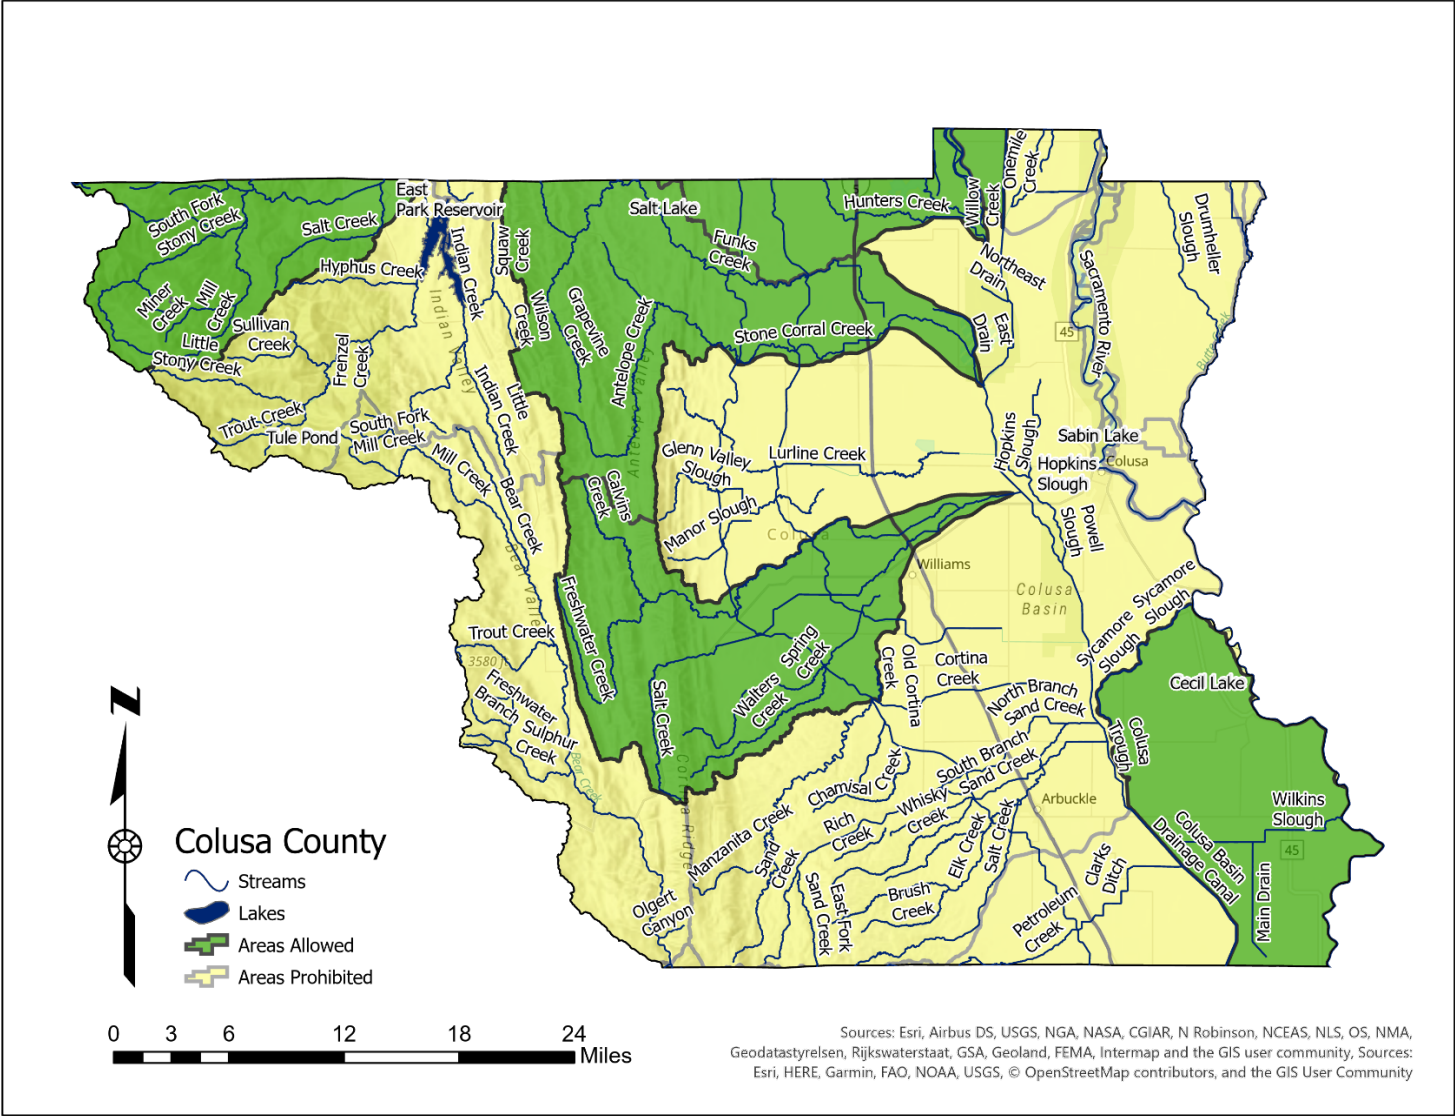

SUCTION DREDGE MINING COUNTY MAPS

COLUSA COUNTY