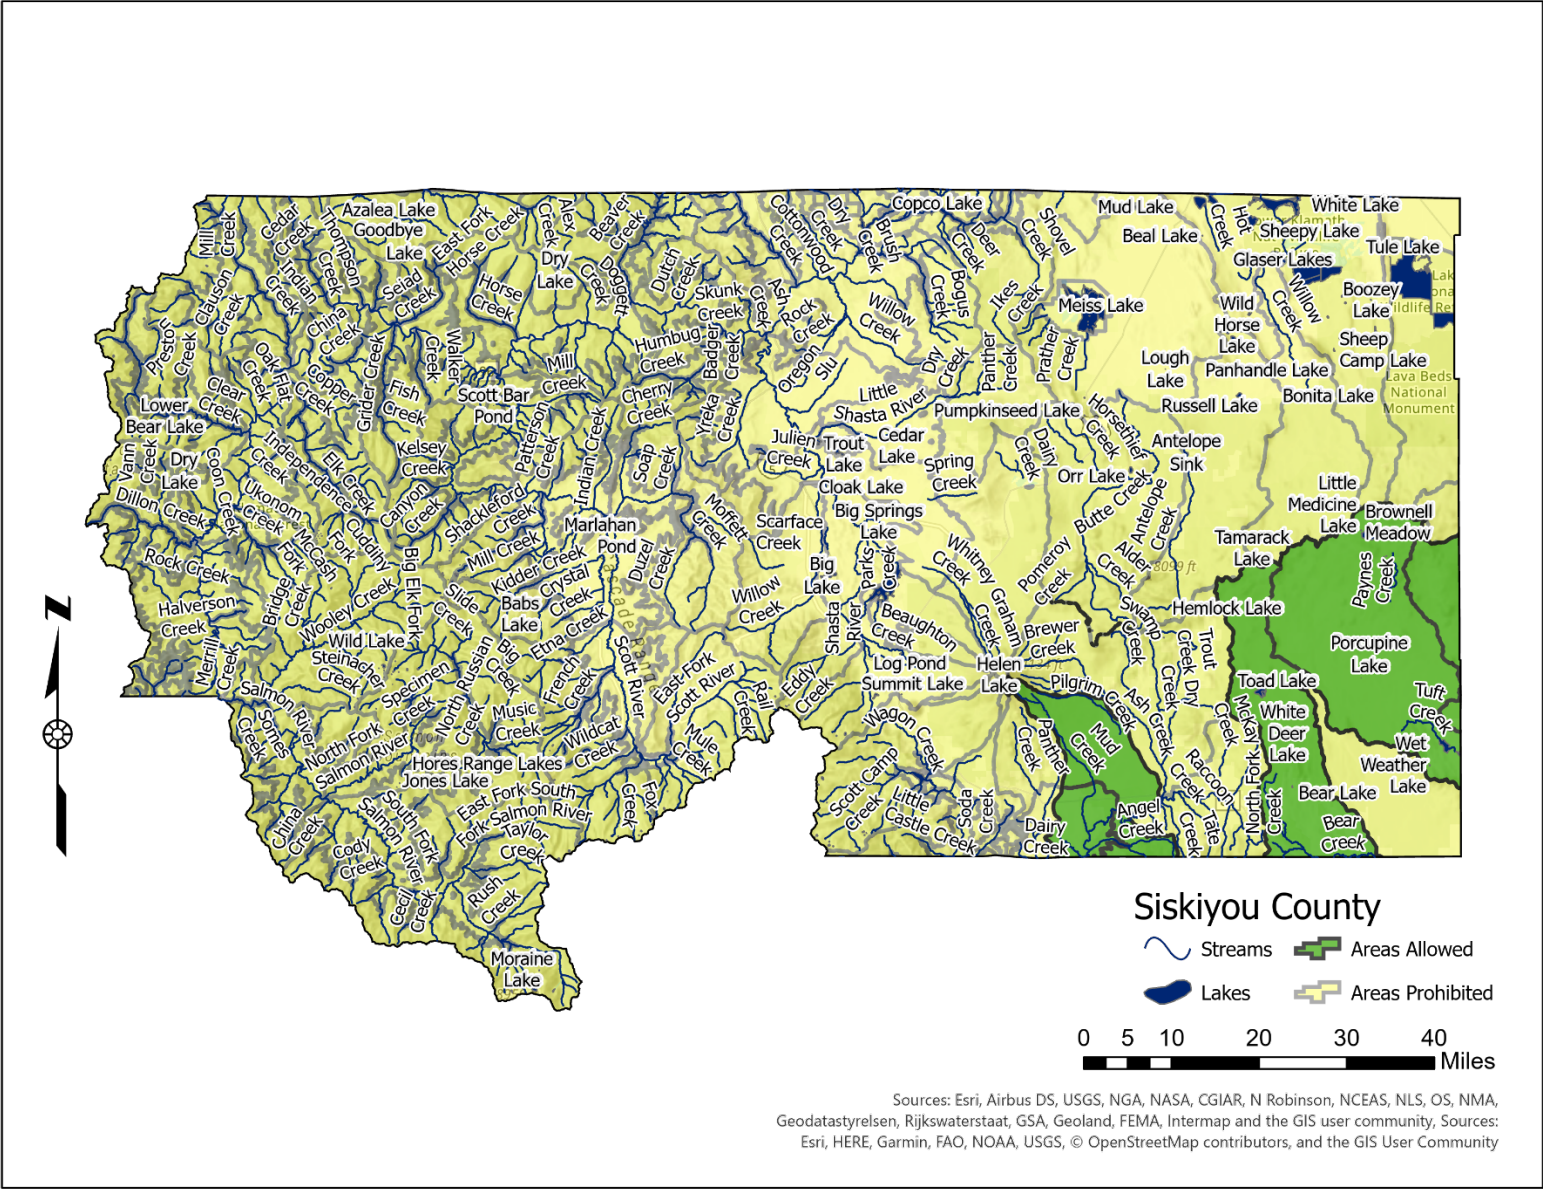

SUCTION DREDGE MINING COUNTY MAPS

SANTA CLARA COUNTY

SUCTION DREDGE MINING COUNTY MAPS

SANTA CRUZ COUNTY

SUCTION DREDGE MINING COUNTY MAPS

SHASTA COUNTY

SUCTION DREDGE MINING COUNTY MAPS

SISKIYOU COUNTY

SUCTION DREDGE MINING COUNTY MAPS

SONOMA COUNTY

SUCTION DREDGE MINING COUNTY MAPS

STANISLAUS COUNTY

SUCTION DREDGE MINING COUNTY MAPS

SUTTER COUNTY

SUCTION DREDGE MINING COUNTY MAPS

TEHAMA COUNTY

SUCTION DREDGE MINING COUNTY MAPS

TRINITY COUNTY

SUCTION DREDGE MINING COUNTY MAPS

TULARE COUNTY

SUCTION DREDGE MINING COUNTY MAPS

TUOLUMNE COUNTY

SUCTION DREDGE MINING COUNTY MAPS

VENTURA COUNTY