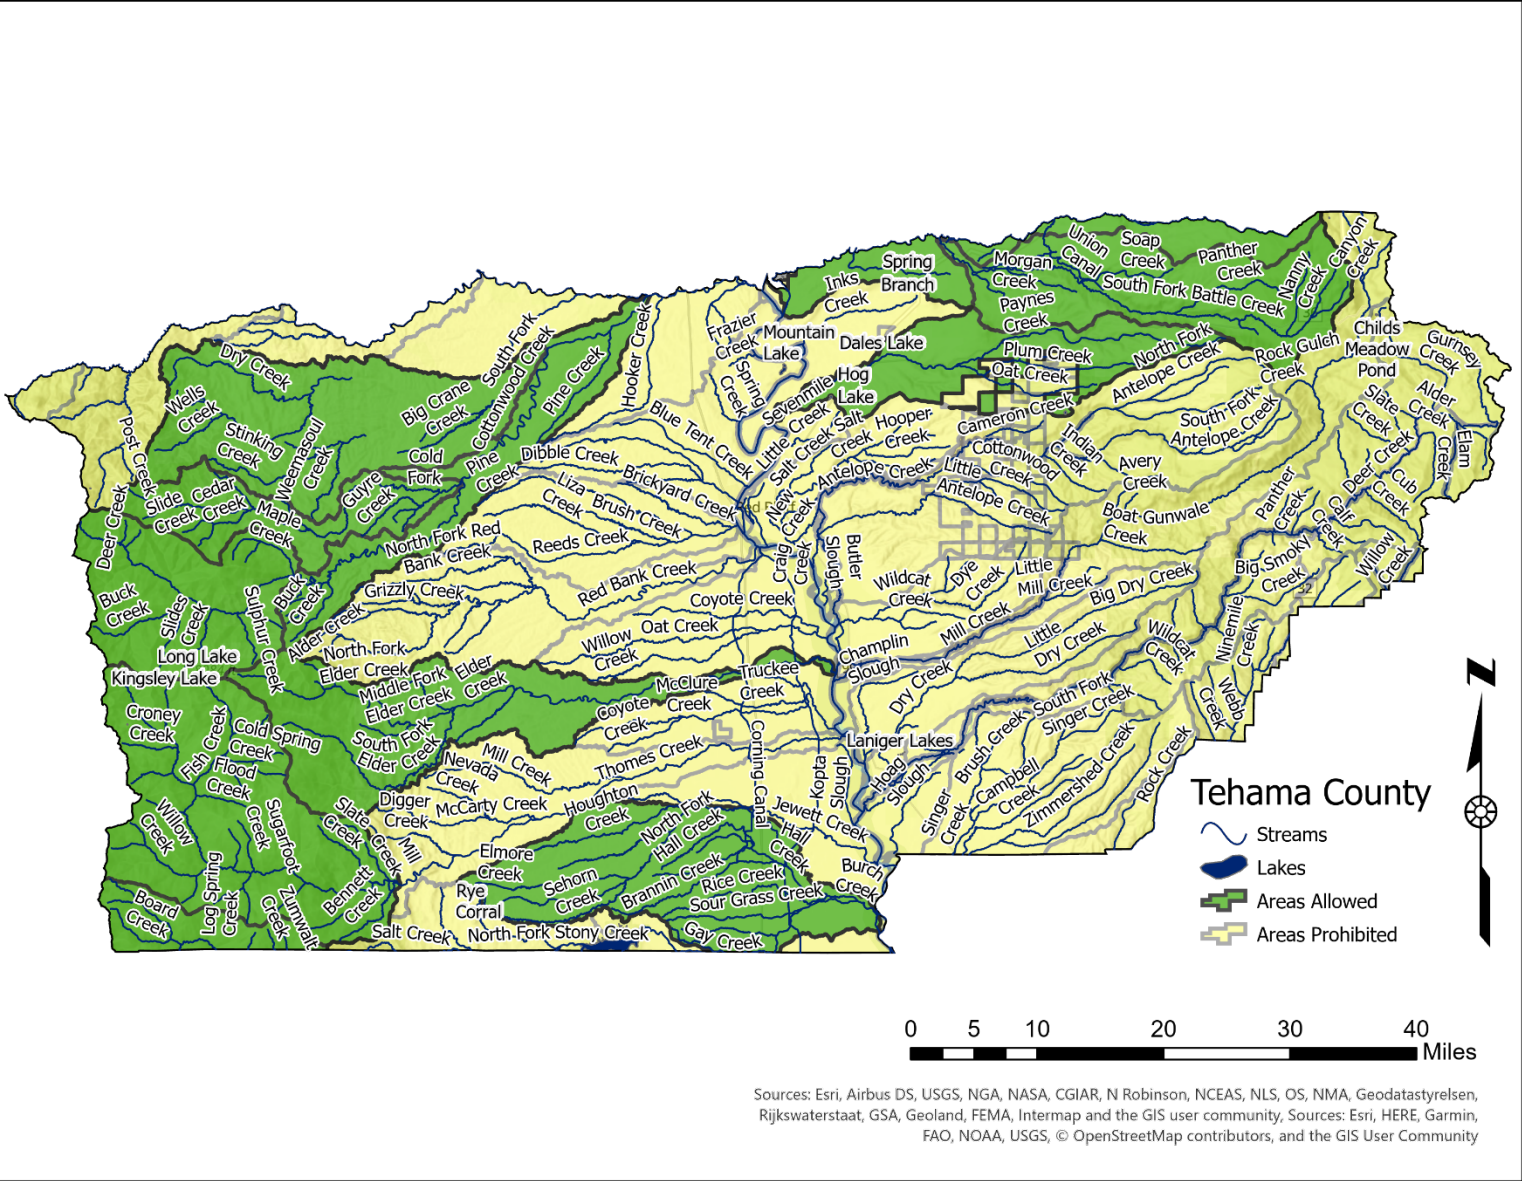

SUCTION DREDGE MINING COUNTY MAPS

SONOMA COUNTY

SUCTION DREDGE MINING COUNTY MAPS

STANISLAUS COUNTY

SUCTION DREDGE MINING COUNTY MAPS

SUTTER COUNTY

SUCTION DREDGE MINING COUNTY MAPS

TEHAMA COUNTY

SUCTION DREDGE MINING COUNTY MAPS

TRINITY COUNTY

SUCTION DREDGE MINING COUNTY MAPS

TULARE COUNTY

SUCTION DREDGE MINING COUNTY MAPS

TUOLUMNE COUNTY

SUCTION DREDGE MINING COUNTY MAPS

VENTURA COUNTY