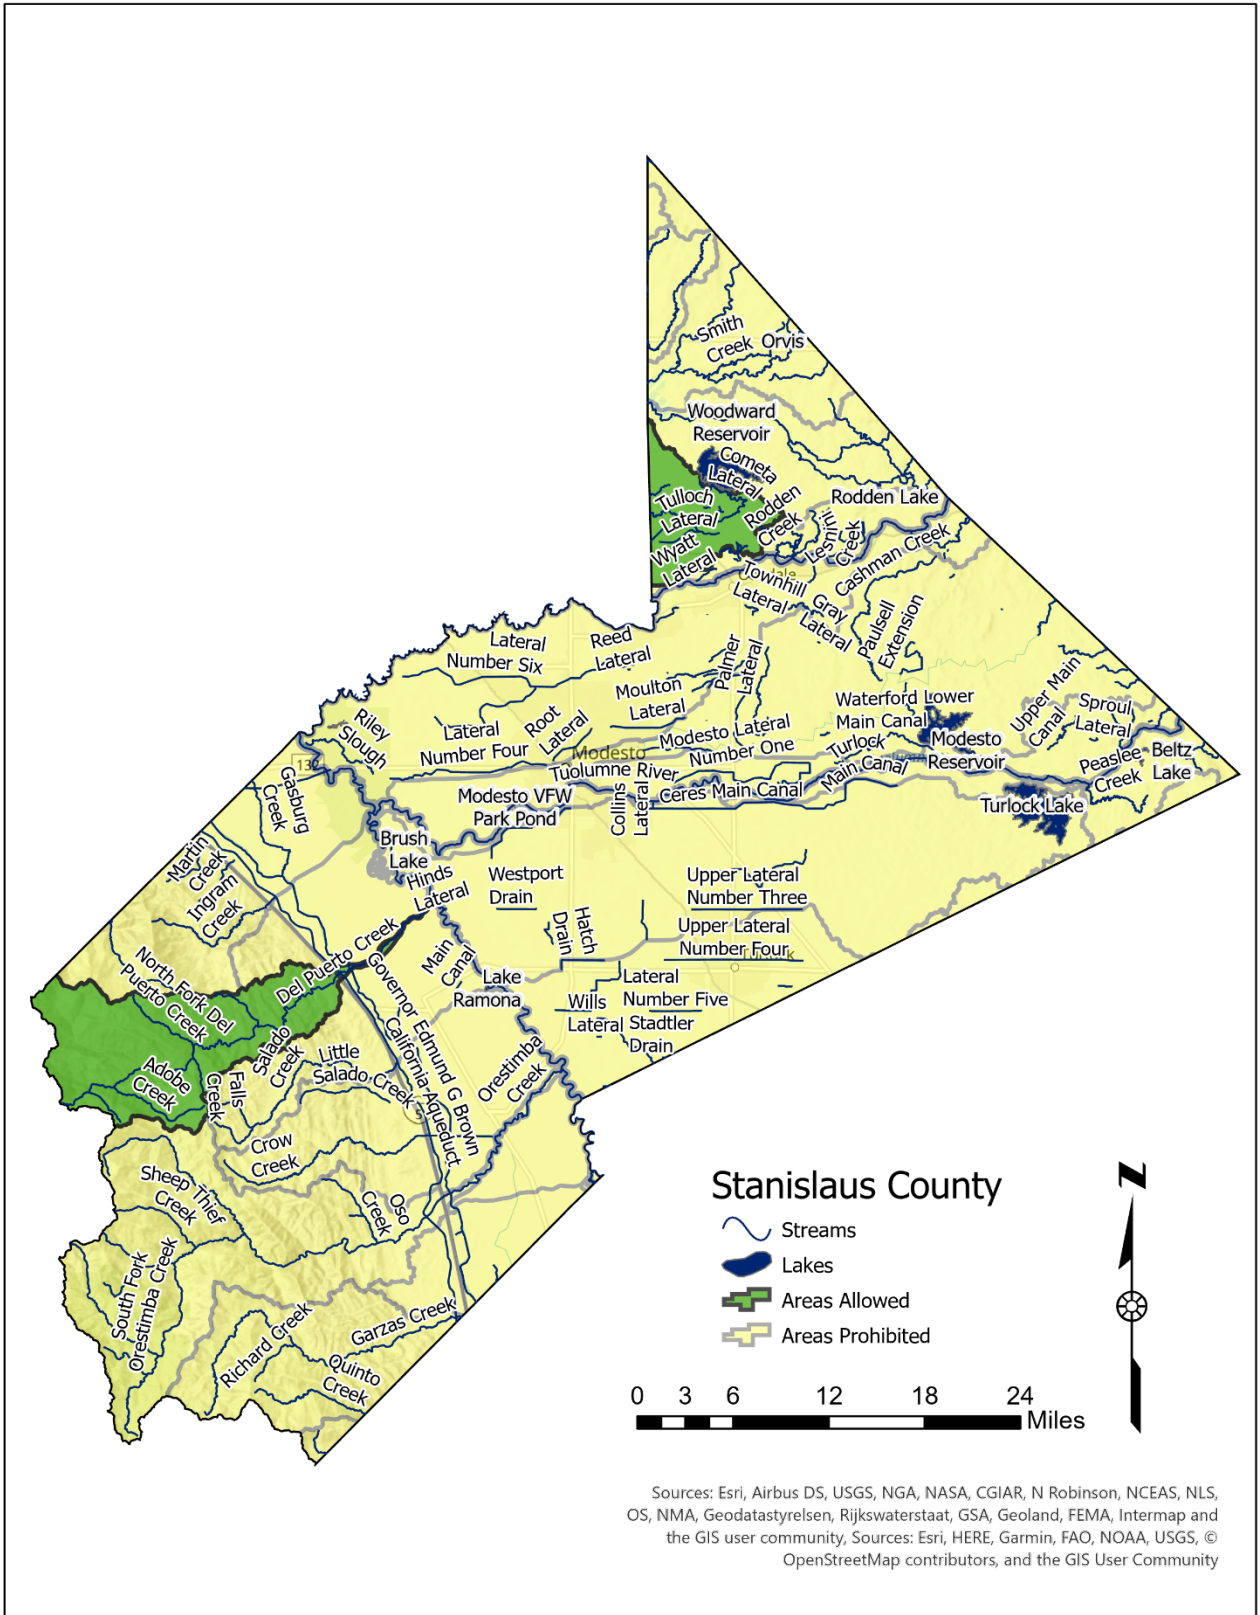

SUCTION DREDGE MINING COUNTY MAPS

STANISLAUS COUNTY