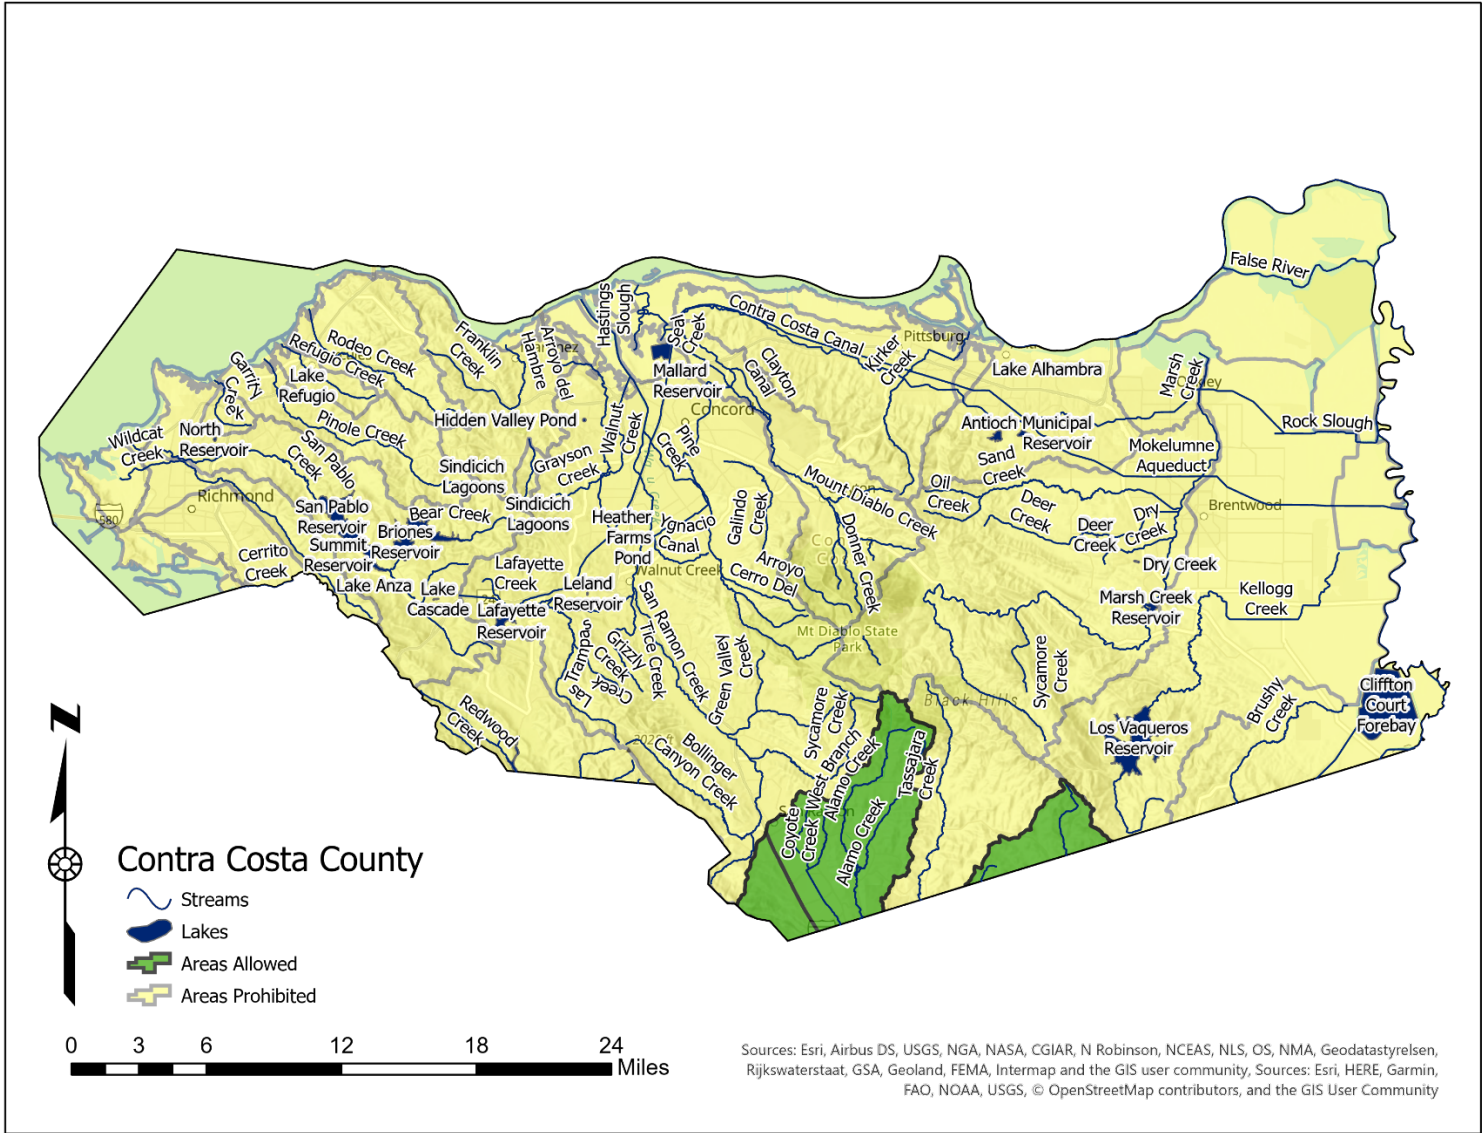

SUCTION DREDGE MINING COUNTY MAPS

ALAMEDA COUNTY

SUCTION DREDGE MINING COUNTY MAPS

ALPINE COUNTY

SUCTION DREDGE MINING COUNTY MAPS

AMADOR COUNTY

SUCTION DREDGE MINING COUNTY MAPS

BUTTE COUNTY

SUCTION DREDGE MINING COUNTY MAPS

CALAVERAS COUNTY

SUCTION DREDGE MINING COUNTY MAPS

COLUSA COUNTY

SUCTION DREDGE MINING COUNTY MAPS

CONTRA COSTA COUNTY

SUCTION DREDGE MINING COUNTY MAPS

DEL NORTE COUNTY

SUCTION DREDGE MINING COUNTY MAPS

SONOMA COUNTY

SUCTION DREDGE MINING COUNTY MAPS

STANISLAUS COUNTY

SUCTION DREDGE MINING COUNTY MAPS

SUTTER COUNTY

SUCTION DREDGE MINING COUNTY MAPS

TEHAMA COUNTY

SUCTION DREDGE MINING COUNTY MAPS

TRINITY COUNTY

SUCTION DREDGE MINING COUNTY MAPS

TULARE COUNTY

SUCTION DREDGE MINING COUNTY MAPS

TUOLUMNE COUNTY

SUCTION DREDGE MINING COUNTY MAPS

VENTURA COUNTY