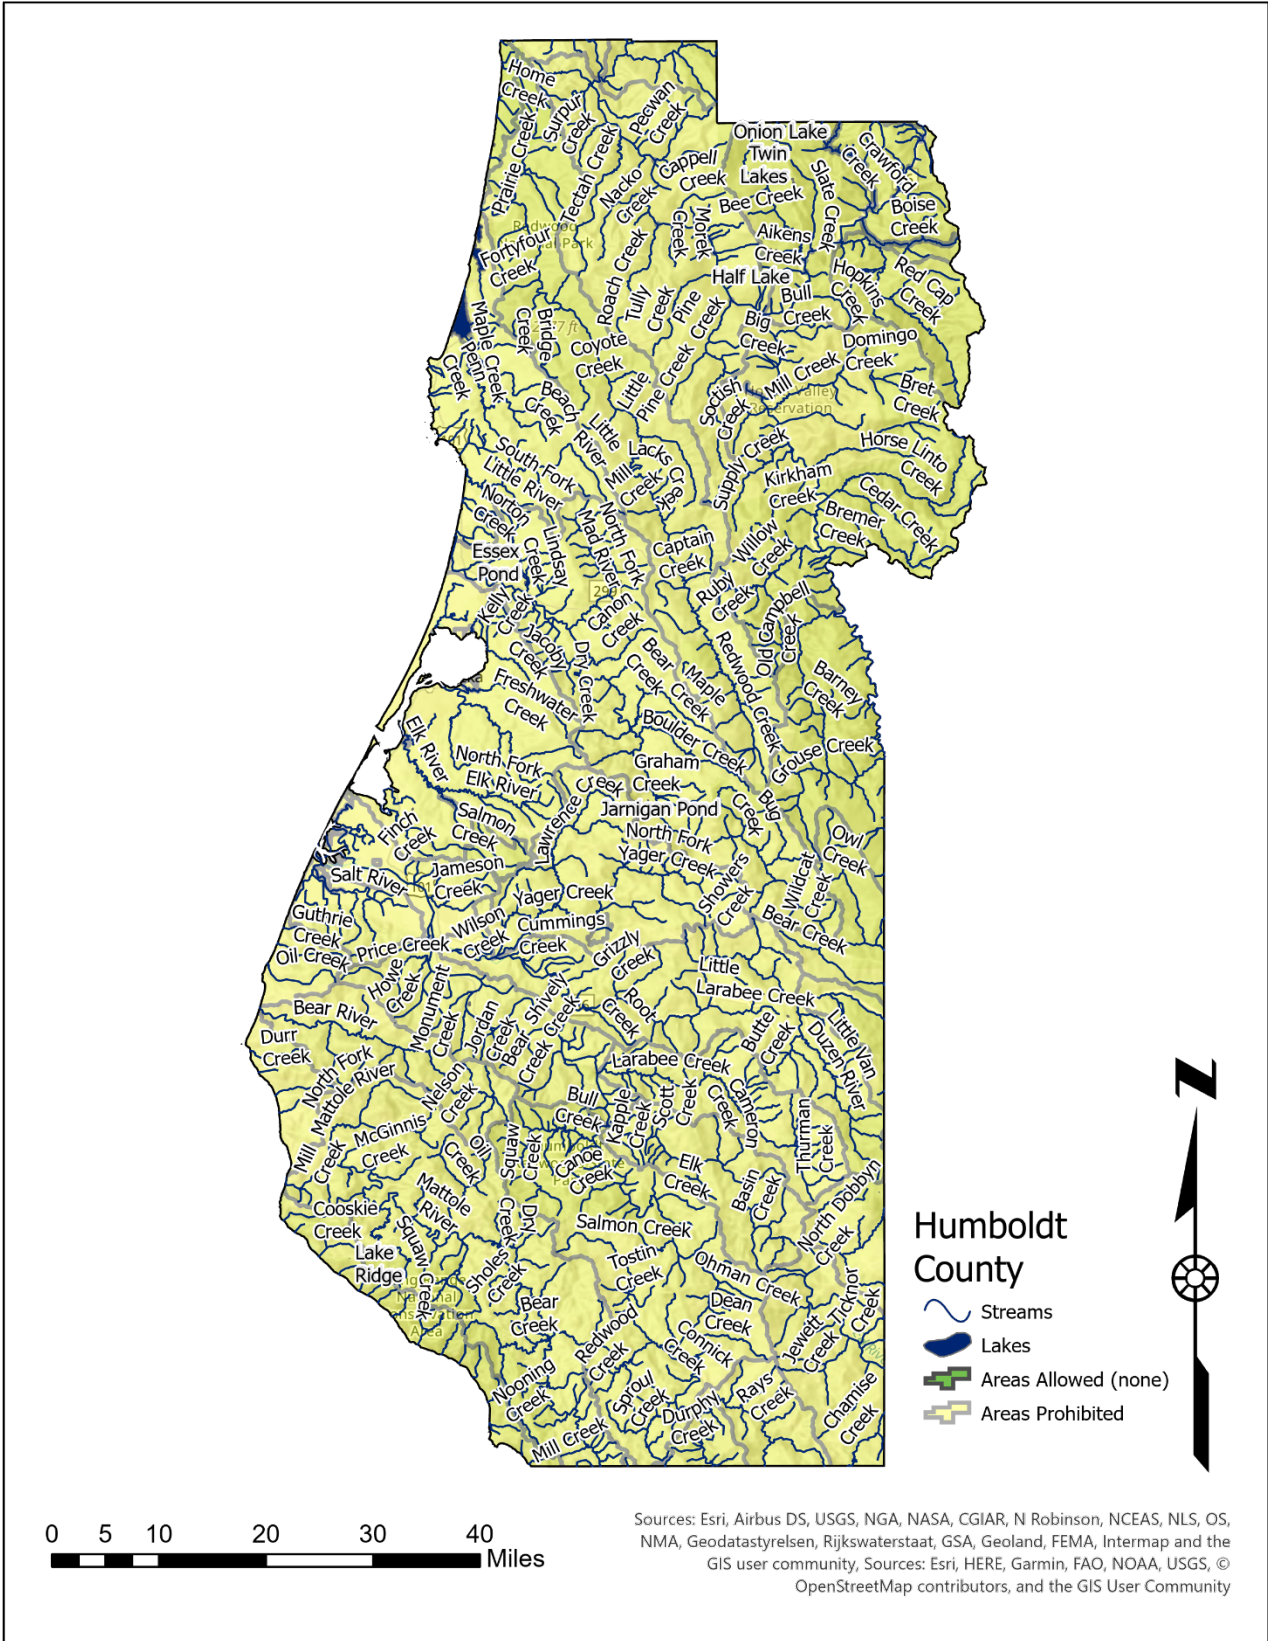

SUCTION DREDGE MINING COUNTY MAPS

EL DORADO COUNTY

SUCTION DREDGE MINING COUNTY MAPS

FRESNO COUNTY

SUCTION DREDGE MINING COUNTY MAPS

GLENN COUNTY

SUCTION DREDGE MINING COUNTY MAPS

HUMBOLDT COUNTY

SUCTION DREDGE MINING COUNTY MAPS

SONOMA COUNTY

SUCTION DREDGE MINING COUNTY MAPS

STANISLAUS COUNTY

SUCTION DREDGE MINING COUNTY MAPS

SUTTER COUNTY

SUCTION DREDGE MINING COUNTY MAPS

TEHAMA COUNTY

SUCTION DREDGE MINING COUNTY MAPS

TRINITY COUNTY

SUCTION DREDGE MINING COUNTY MAPS

TULARE COUNTY

SUCTION DREDGE MINING COUNTY MAPS

TUOLUMNE COUNTY

SUCTION DREDGE MINING COUNTY MAPS

VENTURA COUNTY

SUCTION DREDGE MINING COUNTY MAPS

YOLO COUNTY

SUCTION DREDGE MINING COUNTY MAPS

YUBA COUNTY