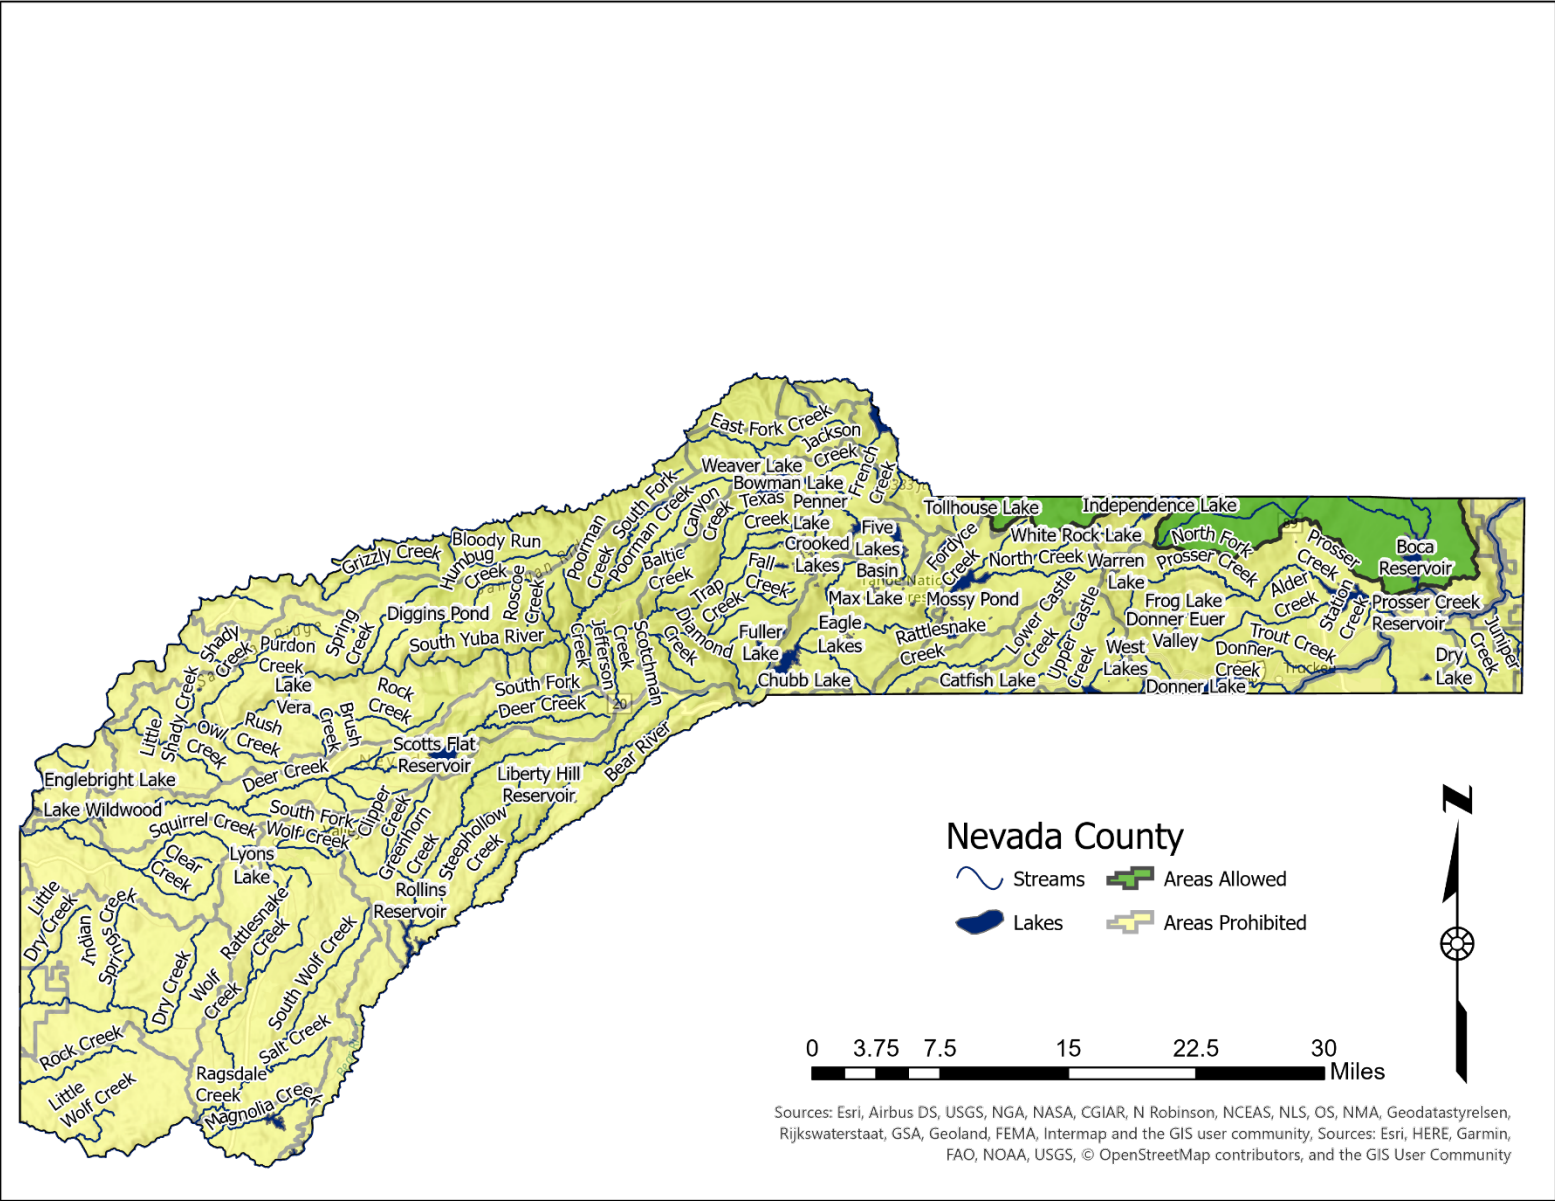

SUCTION DREDGE MINING COUNTY MAPS

MARIPOSA COUNTY

SUCTION DREDGE MINING COUNTY MAPS

MENDOCINO COUNTY

SUCTION DREDGE MINING COUNTY MAPS

MERCED COUNTY

SUCTION DREDGE MINING COUNTY MAPS

MODOC COUNTY

SUCTION DREDGE MINING COUNTY MAPS

MONO COUNTY

SUCTION DREDGE MINING COUNTY MAPS

MONTEREY COUNTY

SUCTION DREDGE MINING COUNTY MAPS

NAPA COUNTY

SUCTION DREDGE MINING COUNTY MAPS

NEVADA COUNTY

SUCTION DREDGE MINING COUNTY MAPS

TRINITY COUNTY

SUCTION DREDGE MINING COUNTY MAPS

TULARE COUNTY

SUCTION DREDGE MINING COUNTY MAPS

TUOLUMNE COUNTY

SUCTION DREDGE MINING COUNTY MAPS

VENTURA COUNTY