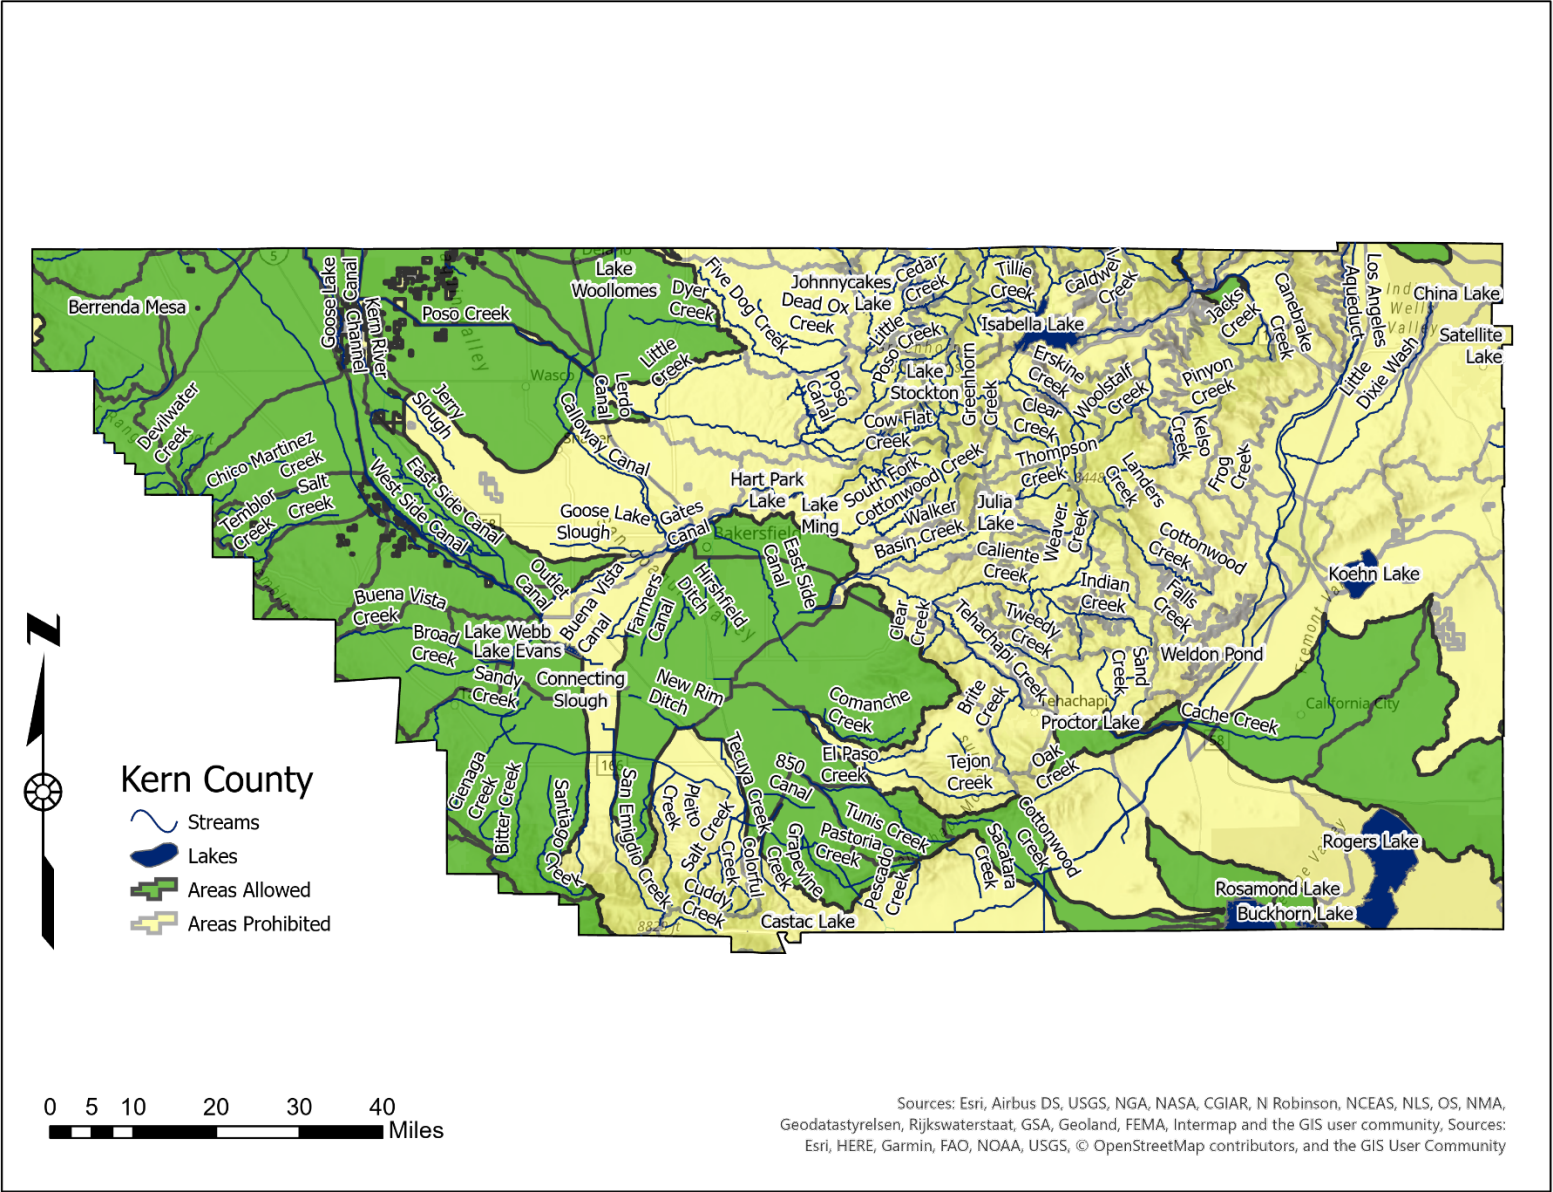

SUCTION DREDGE MINING COUNTY MAPS

IMPERIAL COUNTY

SUCTION DREDGE MINING COUNTY MAPS

INYO COUNTY

SUCTION DREDGE MINING COUNTY MAPS

KERN COUNTY

SUCTION DREDGE MINING COUNTY MAPS

KINGS COUNTY

SUCTION DREDGE MINING COUNTY MAPS

LAKE COUNTY

SUCTION DREDGE MINING COUNTY MAPS

LASSEN COUNTY

SUCTION DREDGE MINING COUNTY MAPS

LOS ANGELES

SUCTION DREDGE MINING COUNTY MAPS

MADERA COUNTY

SUCTION DREDGE MINING COUNTY MAPS

TRINITY COUNTY

SUCTION DREDGE MINING COUNTY MAPS

TULARE COUNTY

SUCTION DREDGE MINING COUNTY MAPS

TUOLUMNE COUNTY

SUCTION DREDGE MINING COUNTY MAPS

VENTURA COUNTY

SUCTION DREDGE MINING COUNTY MAPS

YOLO COUNTY

SUCTION DREDGE MINING COUNTY MAPS

YUBA COUNTY