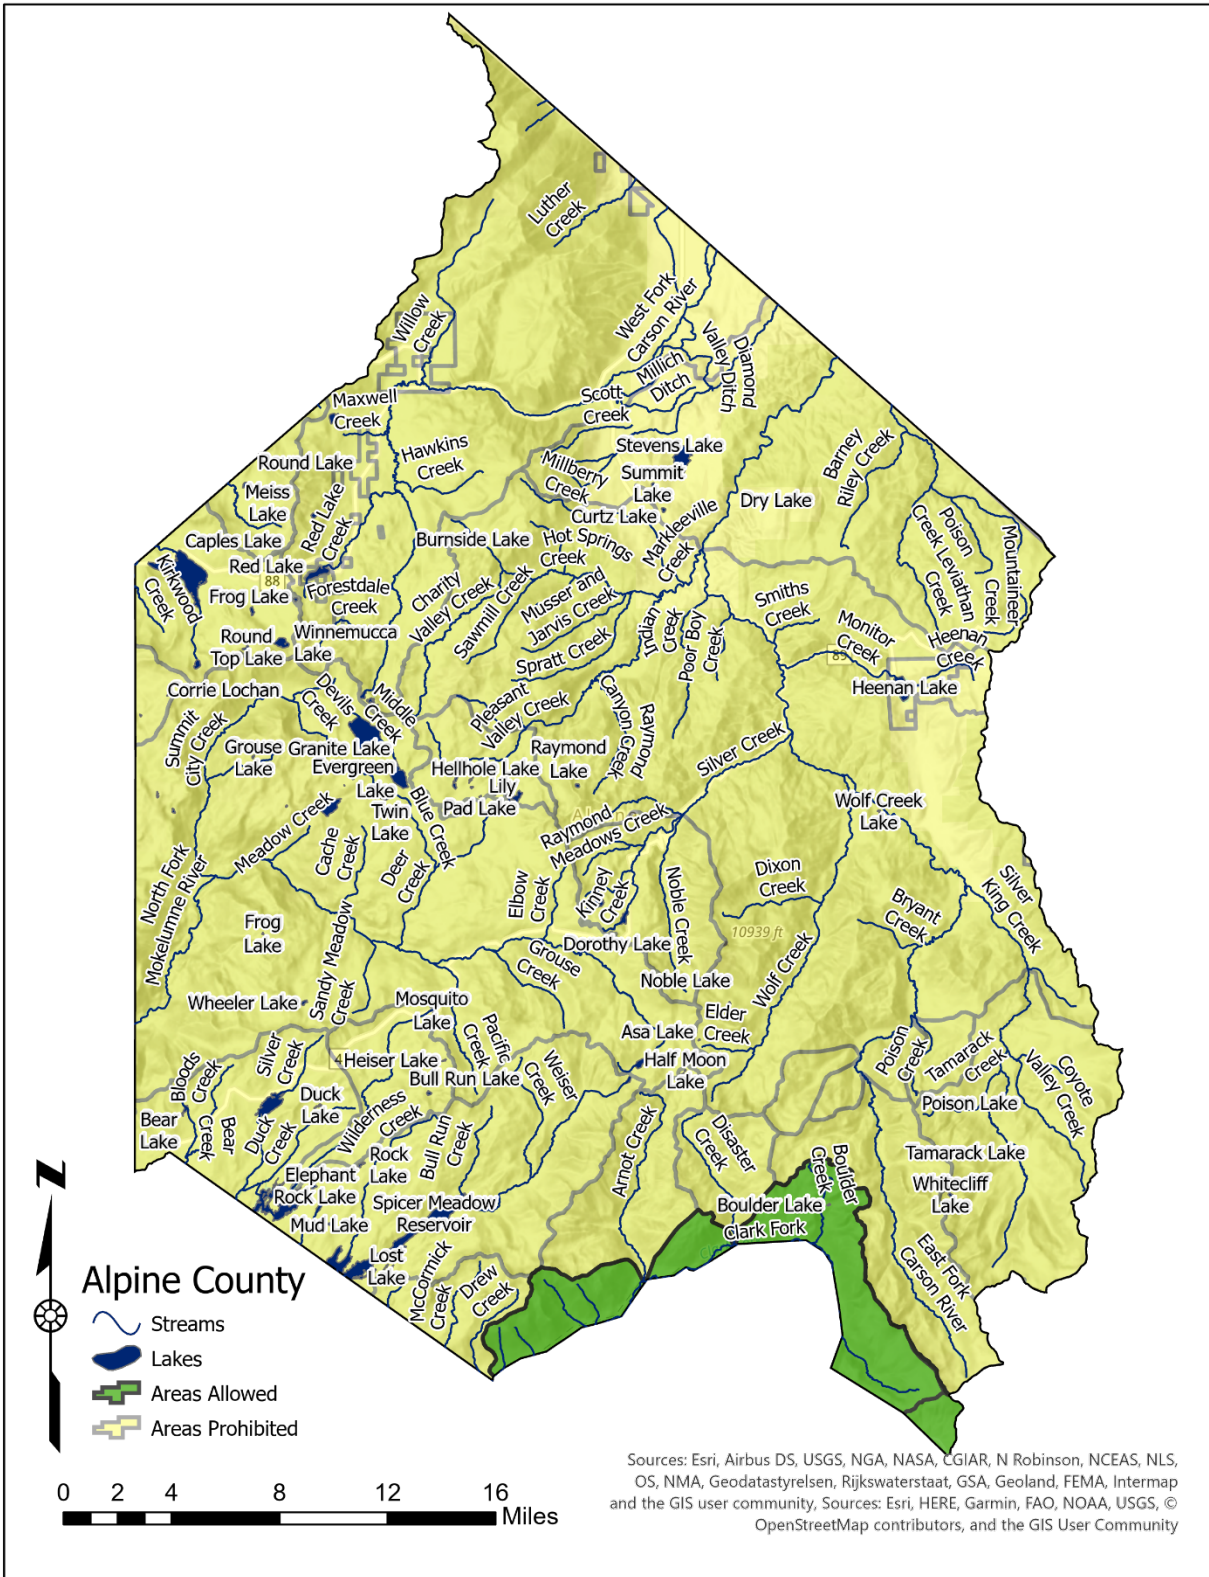

SUCTION DREDGE MINING COUNTY MAPS

ALAMEDA COUNTY

SUCTION DREDGE MINING COUNTY MAPS

ALPINE COUNTY

SUCTION DREDGE MINING COUNTY MAPS

AMADOR COUNTY

SUCTION DREDGE MINING COUNTY MAPS

BUTTE COUNTY

SUCTION DREDGE MINING COUNTY MAPS

SONOMA COUNTY

SUCTION DREDGE MINING COUNTY MAPS

STANISLAUS COUNTY

SUCTION DREDGE MINING COUNTY MAPS

SUTTER COUNTY

SUCTION DREDGE MINING COUNTY MAPS

TEHAMA COUNTY

SUCTION DREDGE MINING COUNTY MAPS

TRINITY COUNTY

SUCTION DREDGE MINING COUNTY MAPS

TULARE COUNTY

SUCTION DREDGE MINING COUNTY MAPS

TUOLUMNE COUNTY

SUCTION DREDGE MINING COUNTY MAPS

VENTURA COUNTY

SUCTION DREDGE MINING COUNTY MAPS

YOLO COUNTY

SUCTION DREDGE MINING COUNTY MAPS

YUBA COUNTY