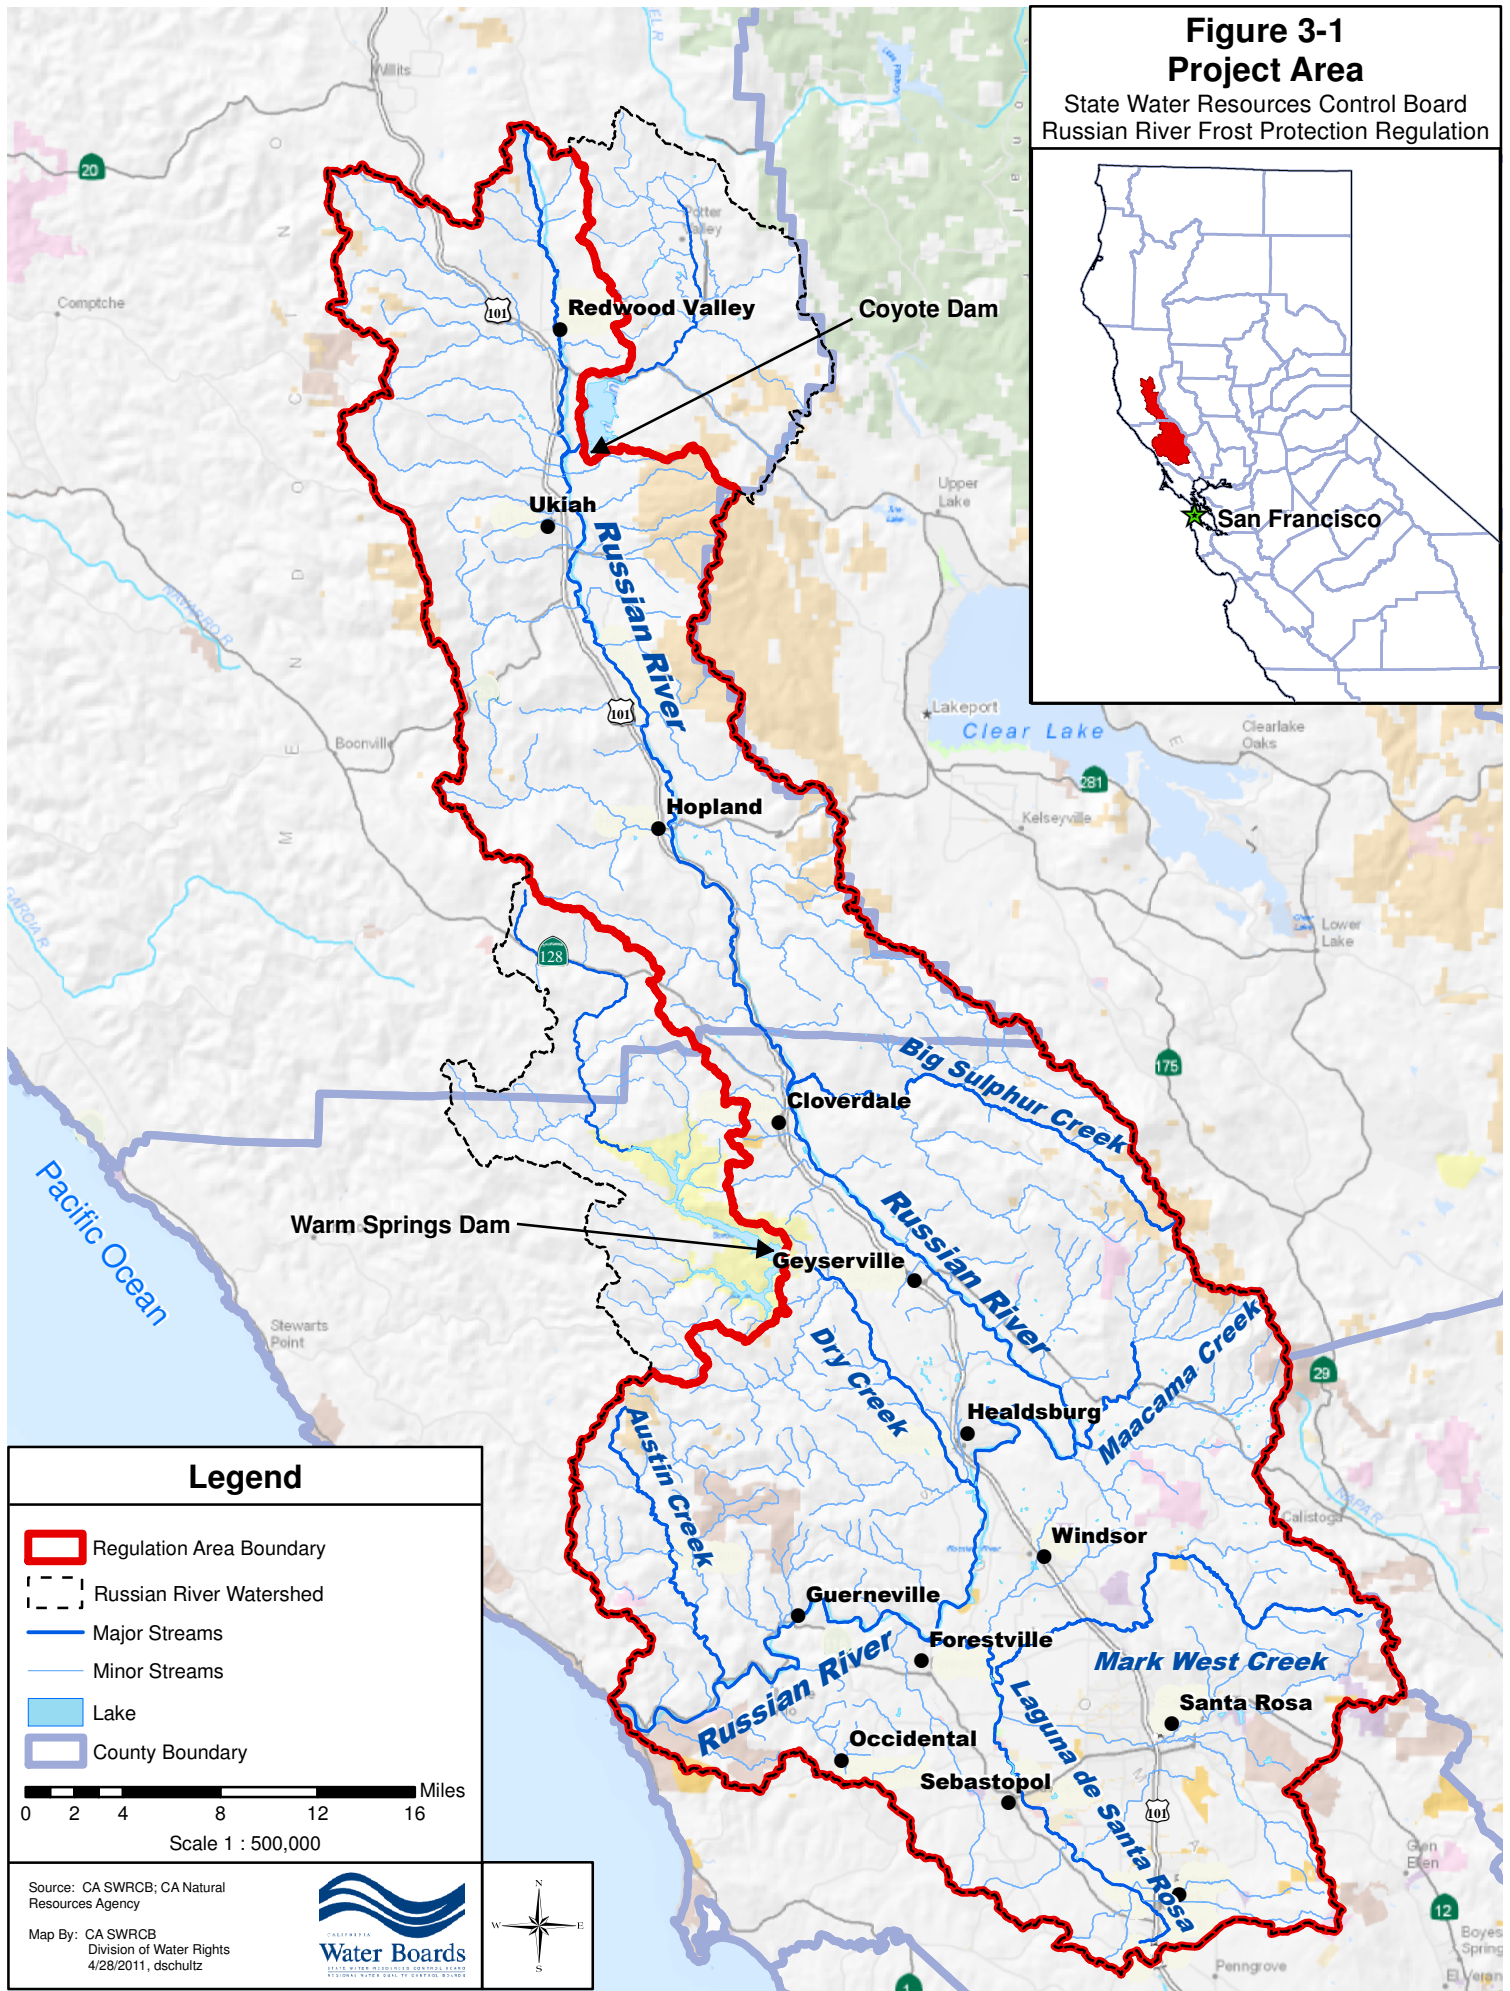

# Figure 3-1 Project Area

State Water Resources Control Board  
Russian River Frost Protection Regulation

## Legend

- Regulation Area Boundary
- Russian River Watershed
- Major Streams
- Minor Streams
- Lake
- County Boundary

Source: CA SWRCB; CA Natural Resources Agency  
Map By: CA SWRCB  
Division of Water Rights  
4/28/2011, dschultz