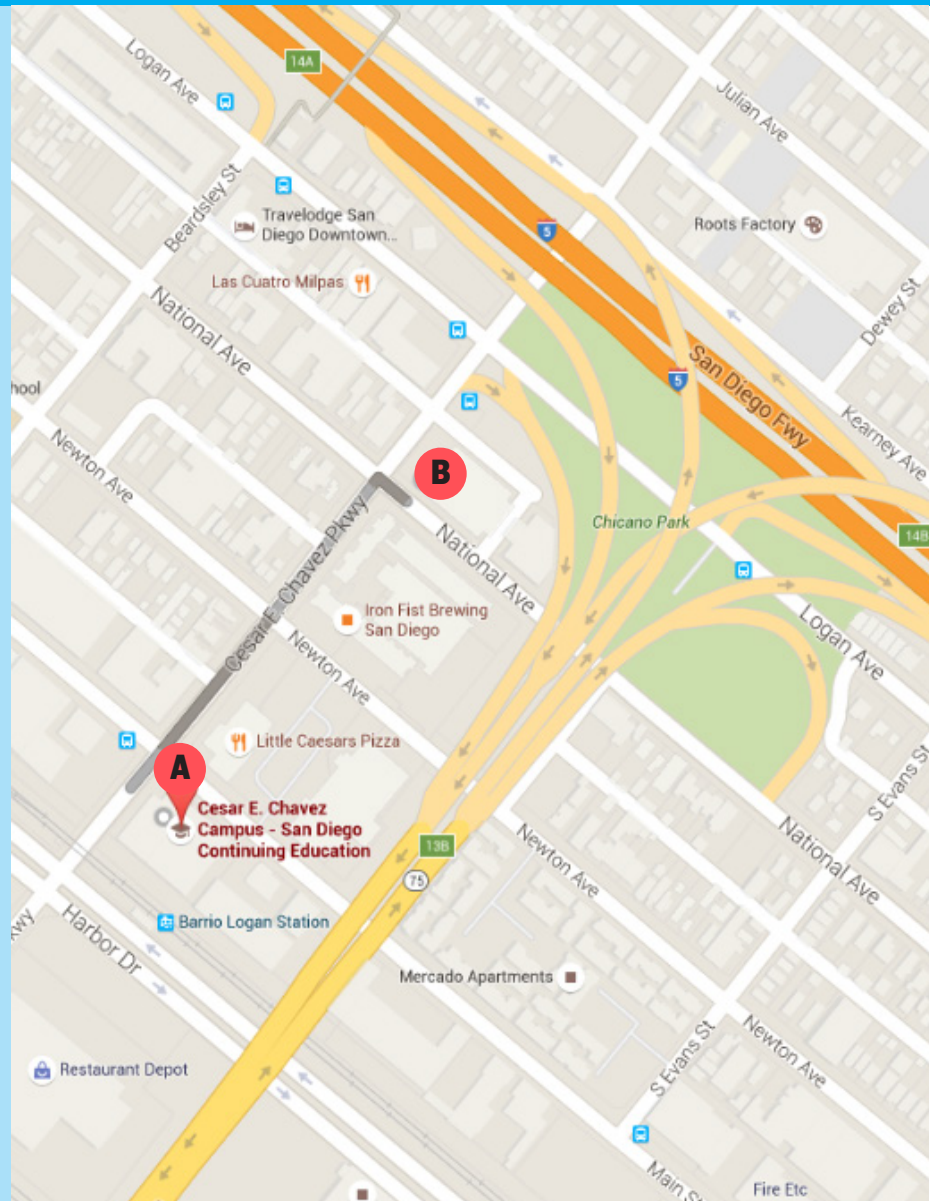

Student Parking

César E. Chávez Campus
1901 Main Street, 92113
619-388-1910

SAN DIEGO
CONTINUING
EDUCATION

Limited underground parking available at the campus. Level P2 is for students. After 6:00pm, student parking is available on P1, in stalls marked as FLEX. Additional student parking available at 1902 National Avenue.

Permits are required. Permits are free for registered students (Spring 2017 and Summer 2017) and are available at the campus.

Parking permits machines are available for temporary student parking. $1 per/hr or $5 per day. Cash Only in the form of coins, one and five dollar bills.

Driving Directions:

From the south:

Take I-5 north, exit
Take exit 14B for Cesar E. Chavez Pkwy.
Merge onto Kearney Ave.
Use any lane to turn left onto Cesar E. Chavez Pkwy.
Turn left onto Main St (campus on right)

From the north:

Take I-5 south
Take exit 14B to Cesar E Chavez Pkwy.
Continue straight on Beardsley St.
Drive to Main St.
Turn left onto Main St. (campus on right)

From downtown (surface streets):

Drive south on N. Harbor Dr., which becomes S. Harbor Dr.
Turn left onto Cesar E. Chavez Pkwy
Turn right at the 1st cross street onto Main St (campus on right)

Public Transportation

Bus 929 Stops right in front of campus.
Trolley Station (UC San Diego Blue Line) and get off at Barrio Logan Station.

A César E. Chávez Campus