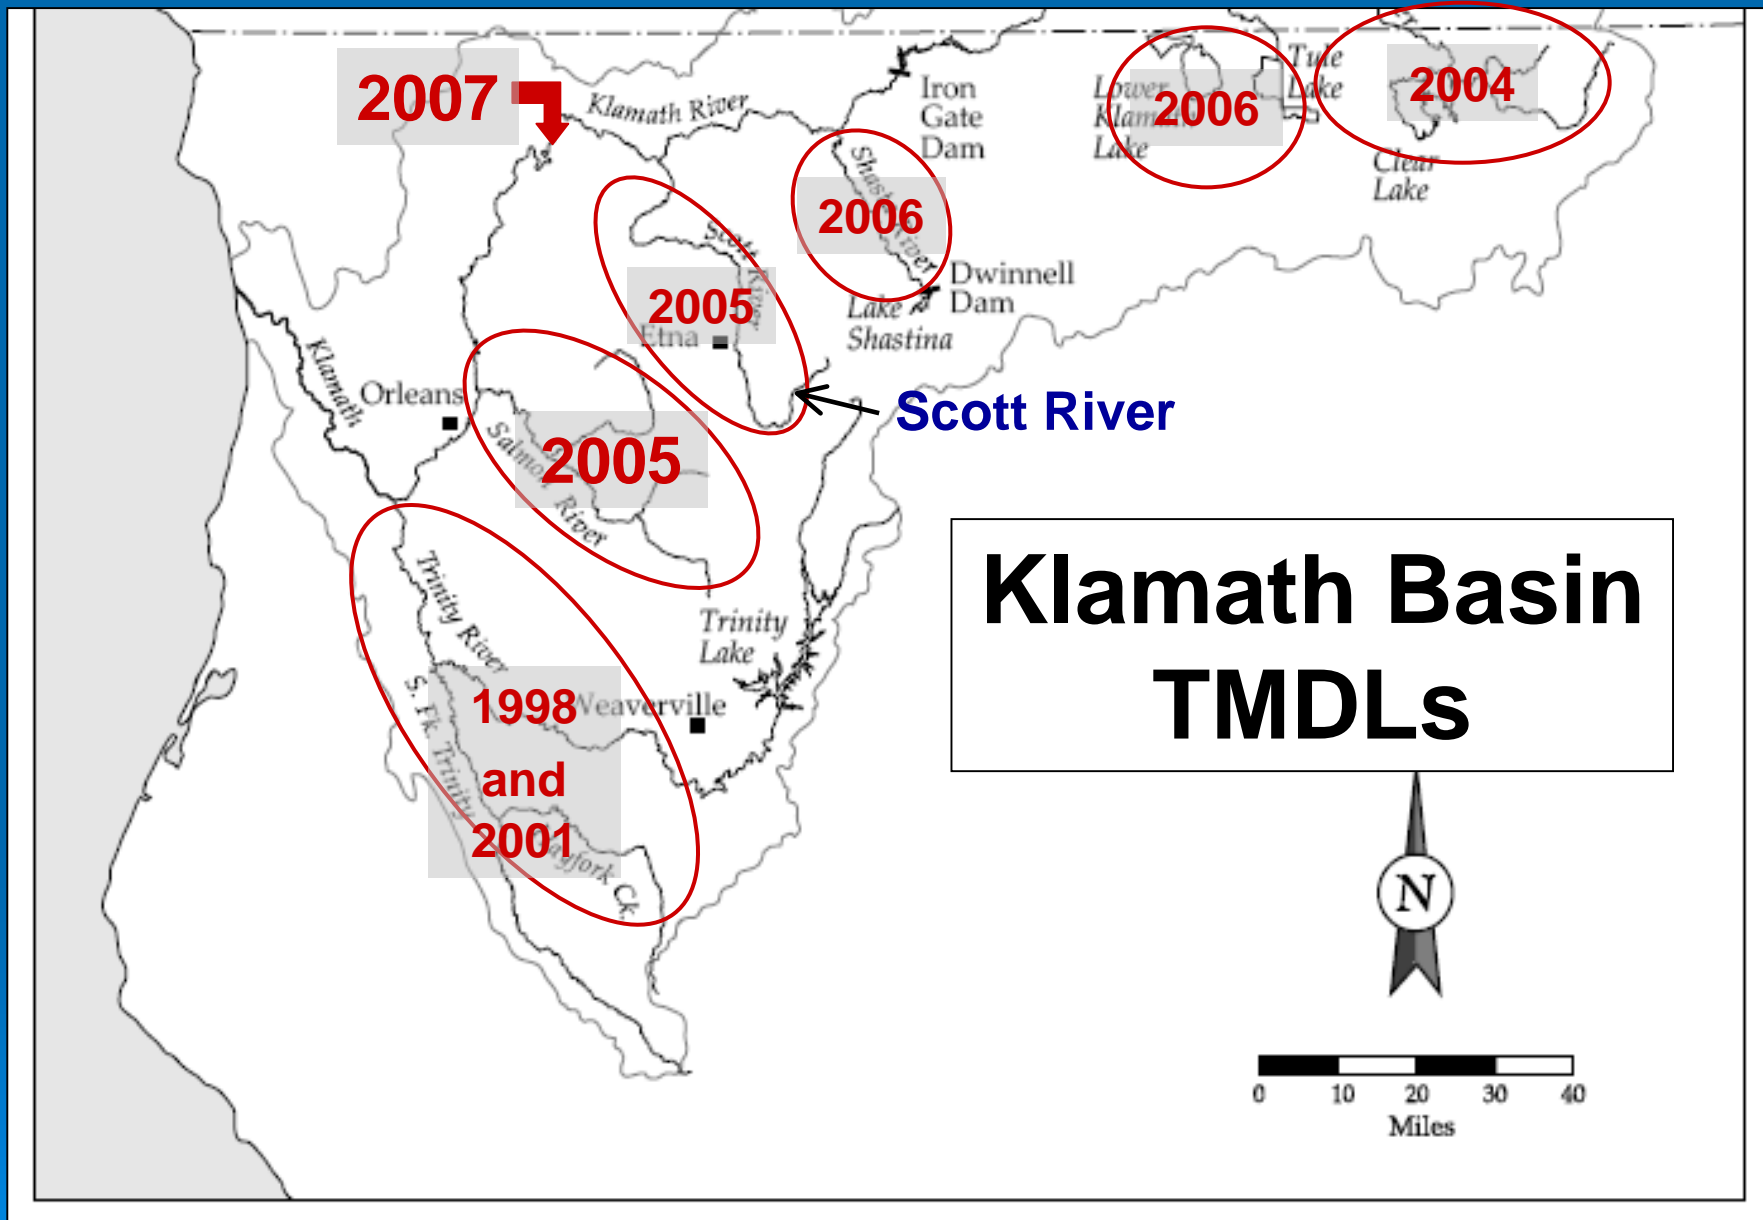

North Coast Regional Water Quality Control Board

-  **Scott River**
-  **Klamath River**
-  **Scott River Watershed**

Klamath Basin TMDLs