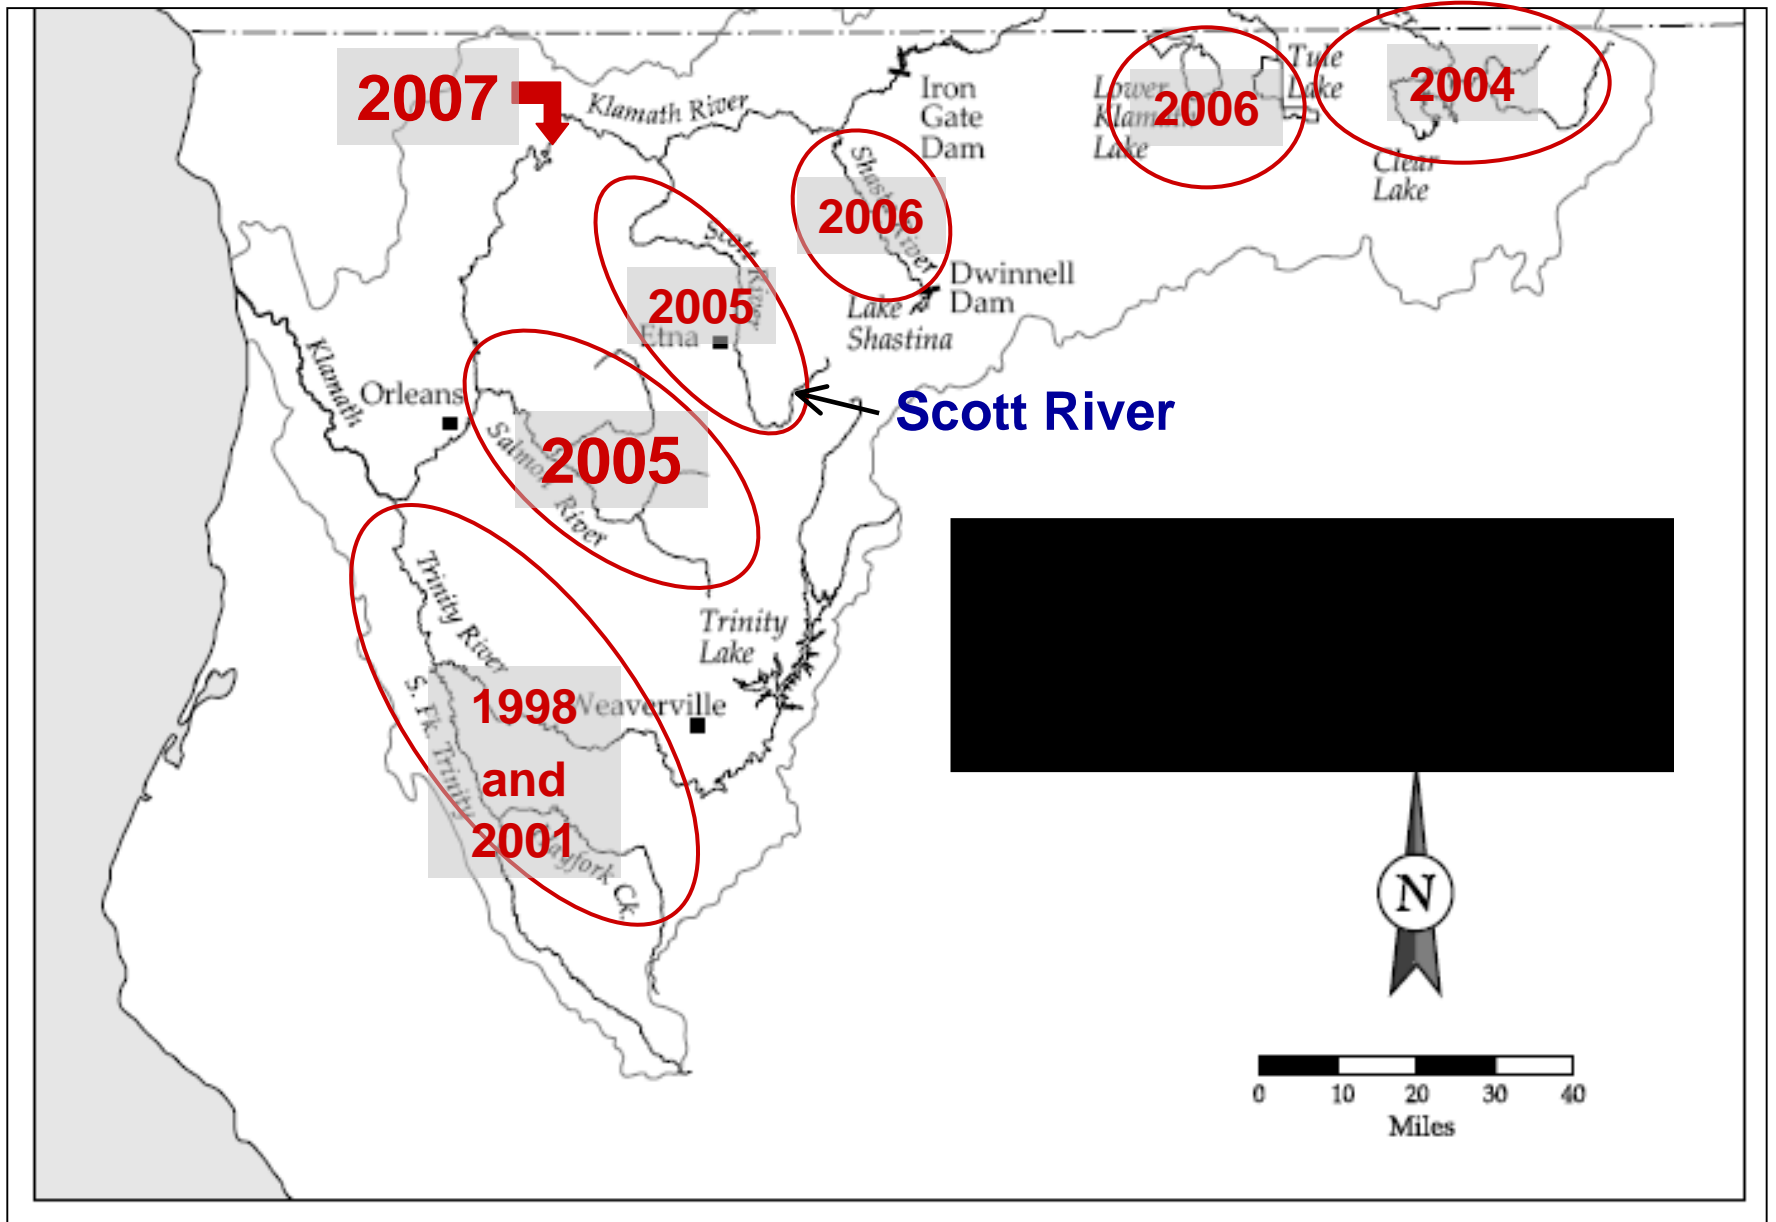

North Coast Regional Water Quality Control Board

-  **Scott River**
-  **Klamath River**
-  **Scott River Watershed**

Klamath Basin TMDLs