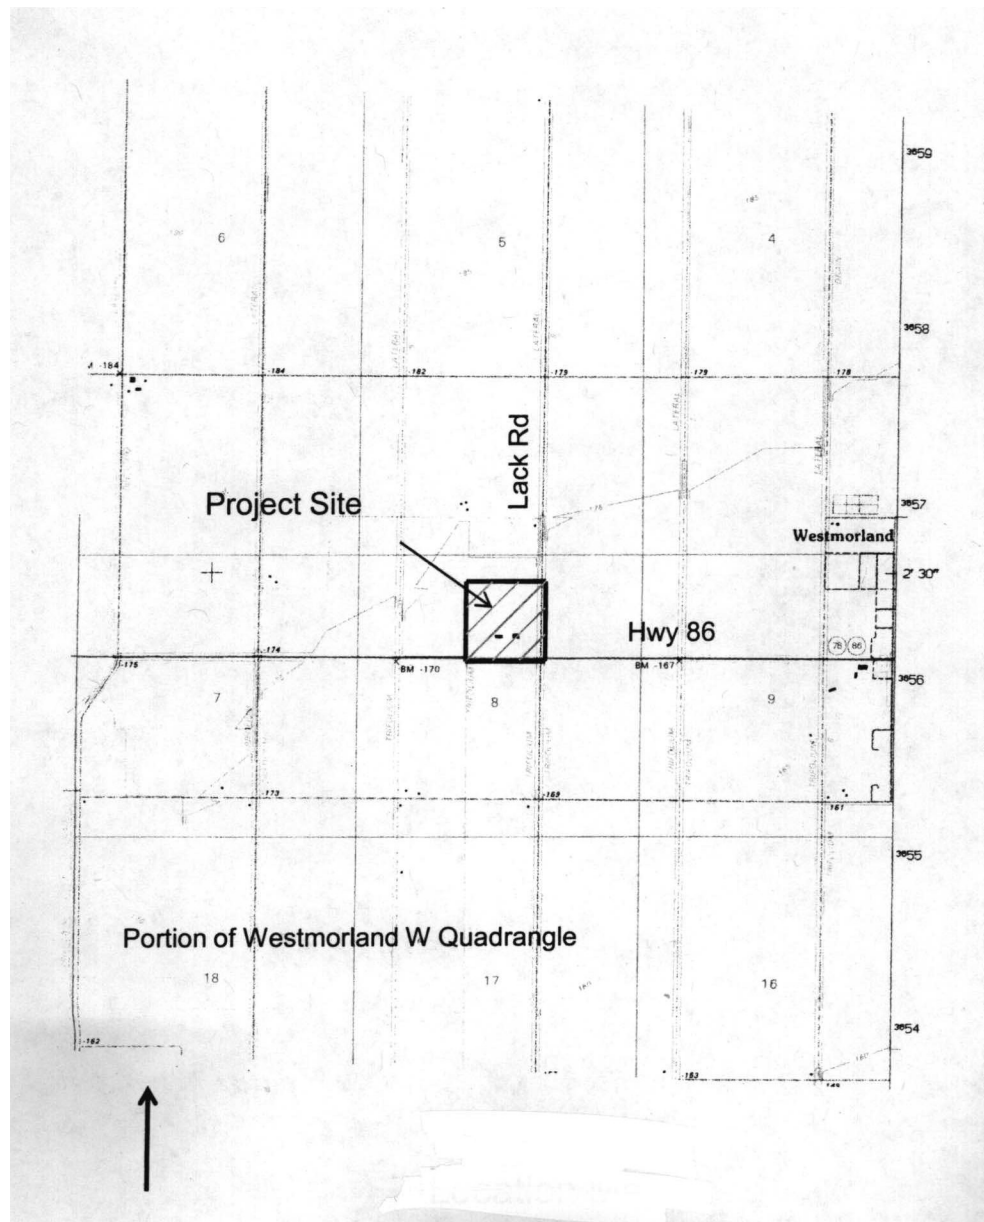

WM. BOLTHOUSE FARMS, INC.  
WESTMORLAND WASHOUT FACILITY  
BOARD ORDER NO. R7-2009-0055

**California Regional Water Quality Control Board  
Colorado River Basin Region**

**Attachment A**

Westmorland Washout Facility - Site Map  
Wm. Bolthouse Farms, Inc.  
Westmorland, Imperial County

Board Order No. R7-2009-0055

California Regional Water Quality Control Board  
Colorado River Basin Region

**Attachment B**

Westmorland Washout Facility - Process Schematic  
Wm. Bolthouse Farms, Inc.  
Westmorland, Imperial County