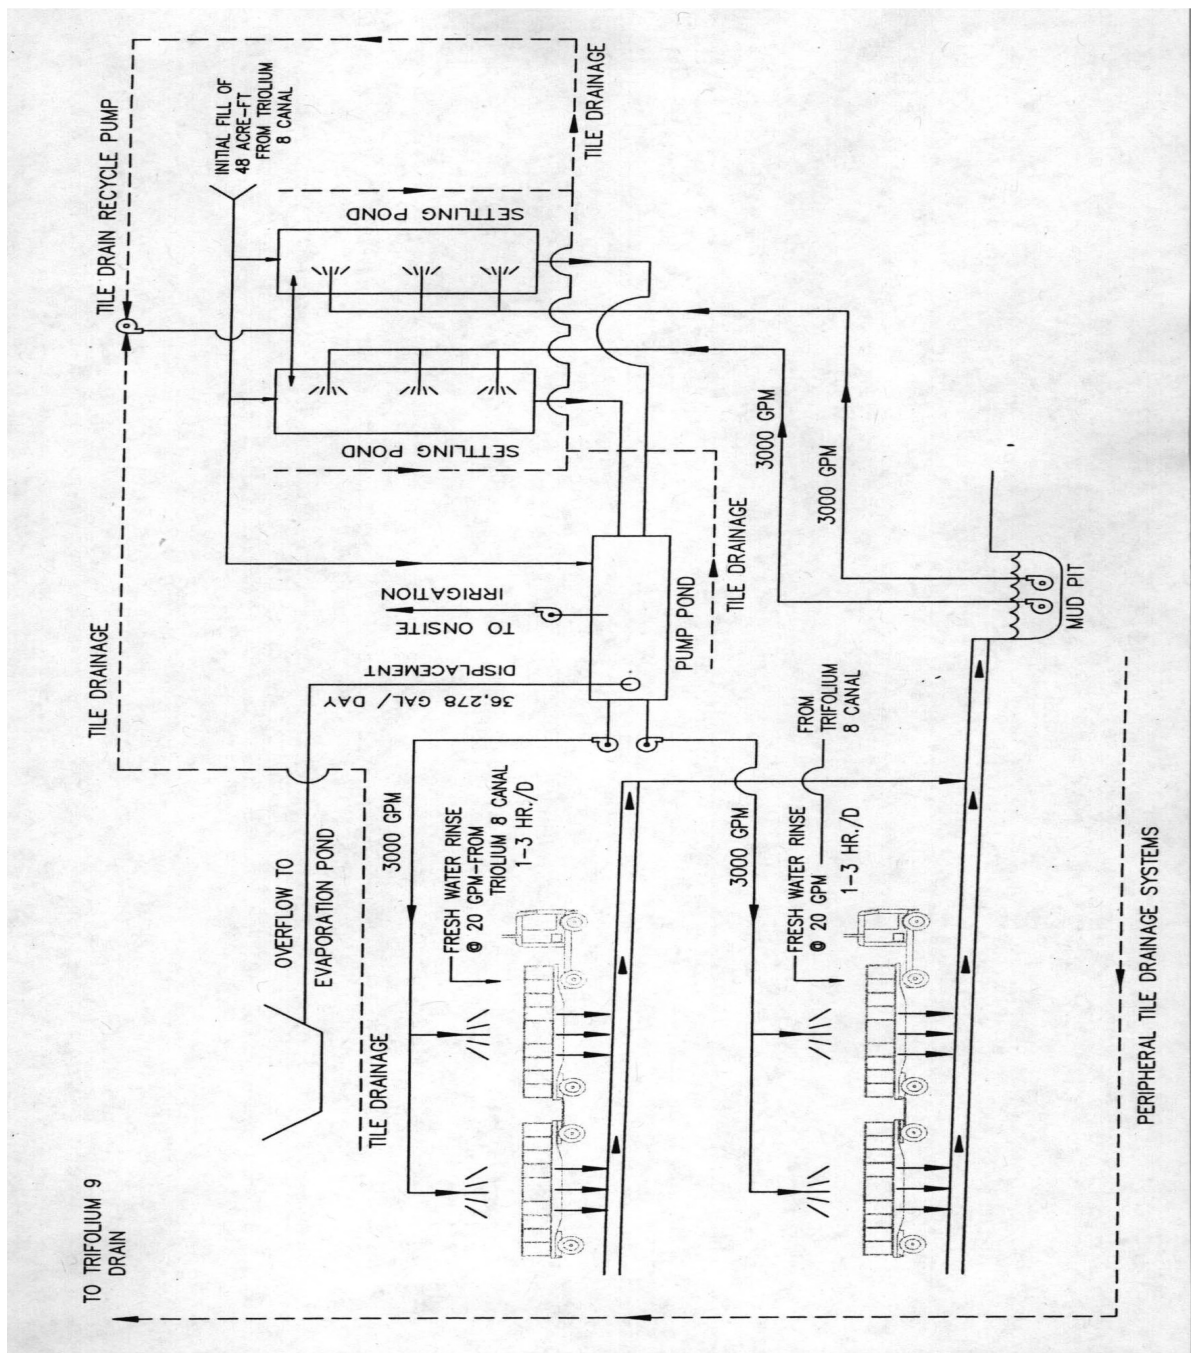

WM. BOLTHOUSE FARMS, INC.  
WESTMORLAND WASHOUT FACILITY  
BOARD ORDER NO. R7-2009-0055

**California Regional Water Quality Control Board  
Colorado River Basin Region**

**Attachment A**

Westmorland Washout Facility - Site Map  
Wm. Bolthouse Farms, Inc.  
Westmorland, Imperial County

Board Order No. R7-2009-0055

California Regional Water Quality Control Board  
Colorado River Basin Region

**Attachment B**

Westmorland Washout Facility - Process Schematic  
Wm. Bolthouse Farms, Inc.  
Westmorland, Imperial County