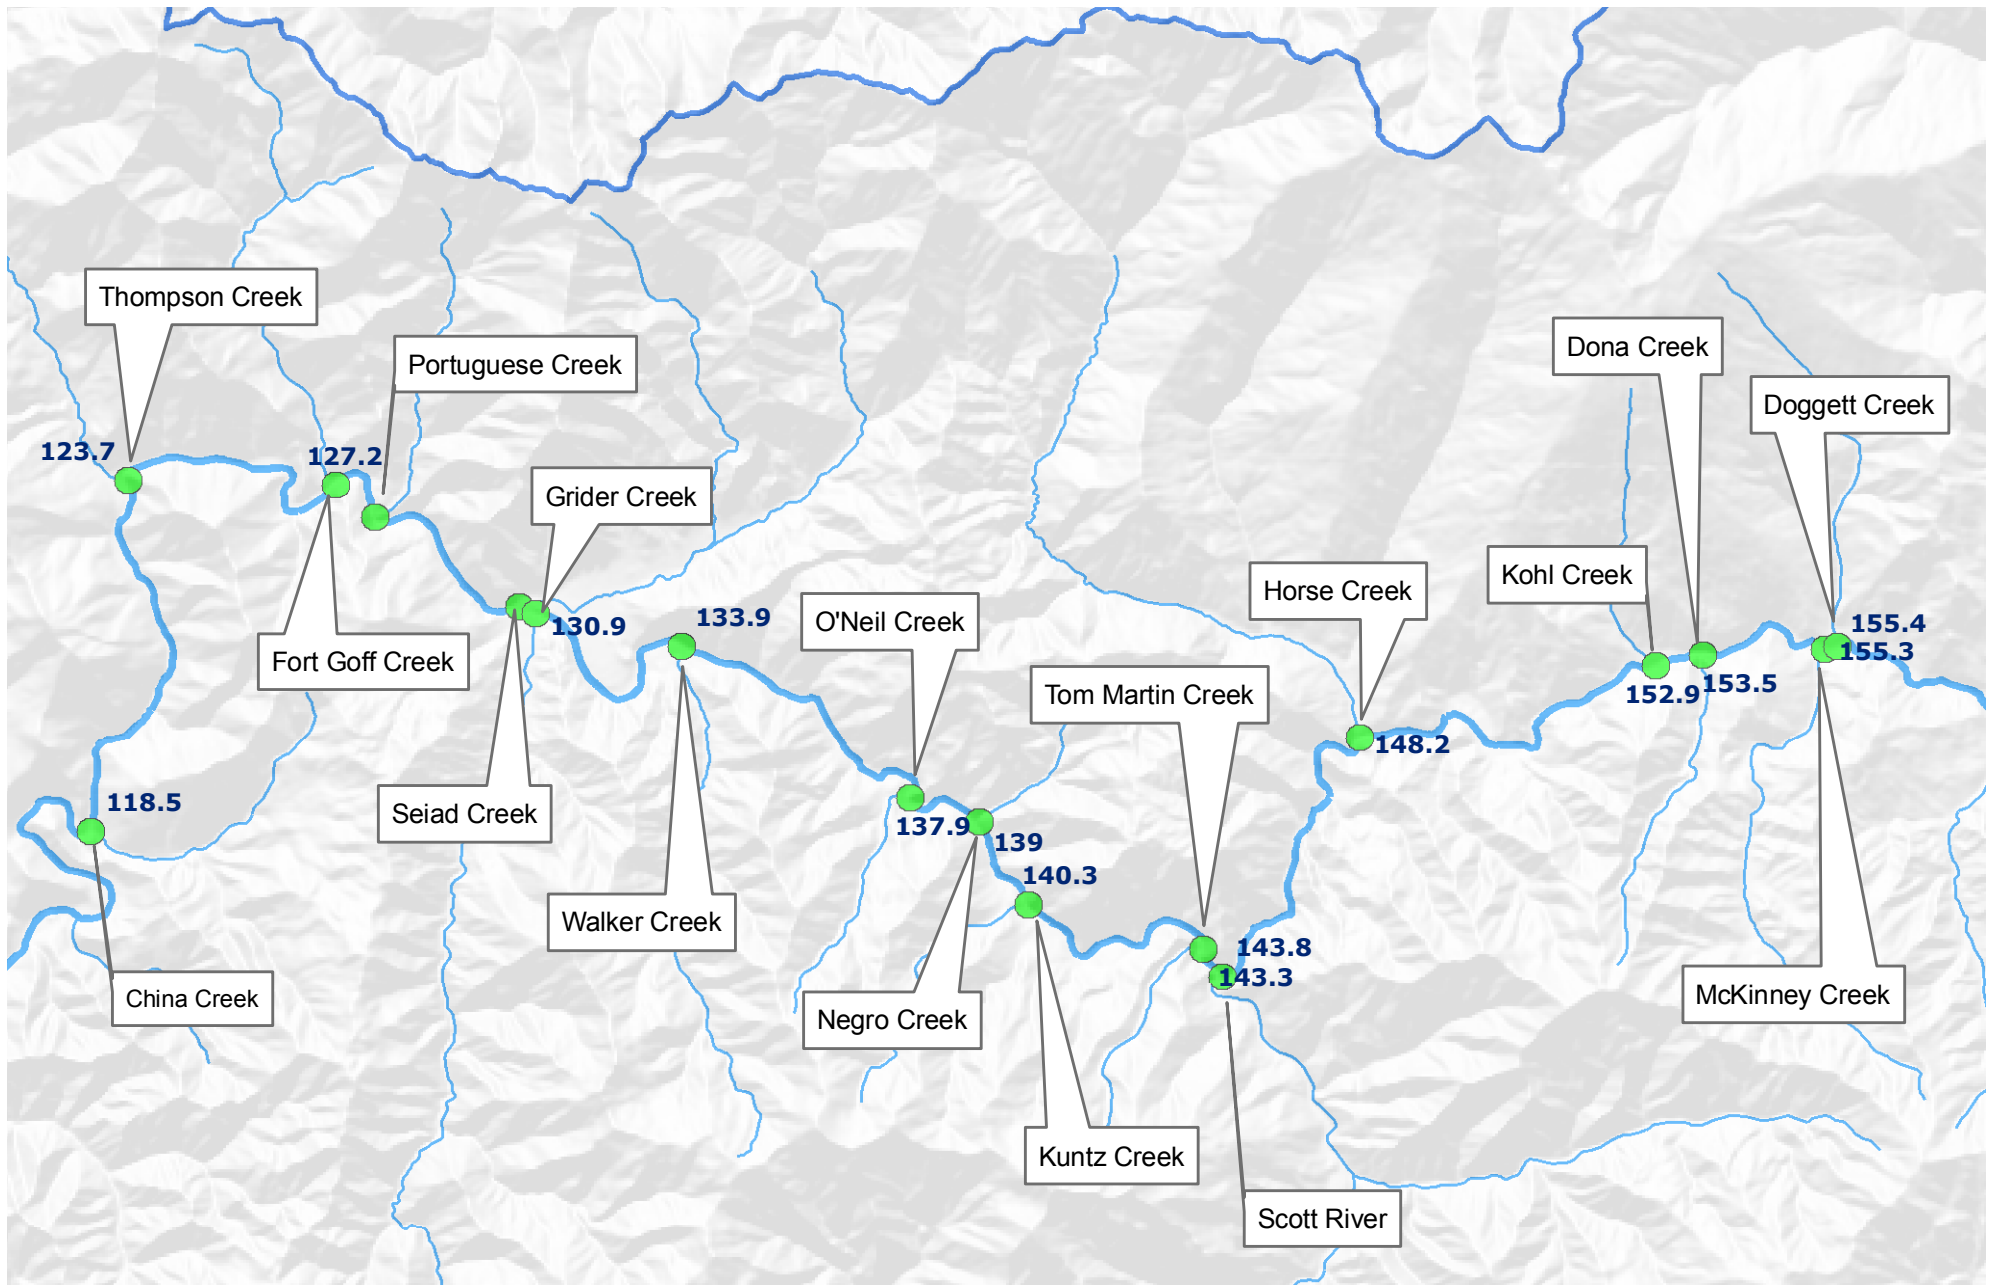

APPENDIX 9

Maps of the Klamath River Basin in California Showing the Locations of Known Thermal Refugia

**North Coast
Regional Water Quality Control Board
June 2009**

- Thermal Refugia Locations
- ~ Klamath_River_NHD
- *** Numbers indicate river mile

- Thermal Refugia Locations
- ~ Klamath_River_NHD
- *** Numbers indicate river mile

- Thermal Refugia Locations
- ~ Klamath_River_NHD
- *** Numbers indicate river mile

- Thermal Refugia Locations
- ~ Klamath_River_NHD
- *** Numbers indicate river mile

- Thermal Refugia Locations
- ~ Klamath_River_NHD
- *** Numbers indicate river mile