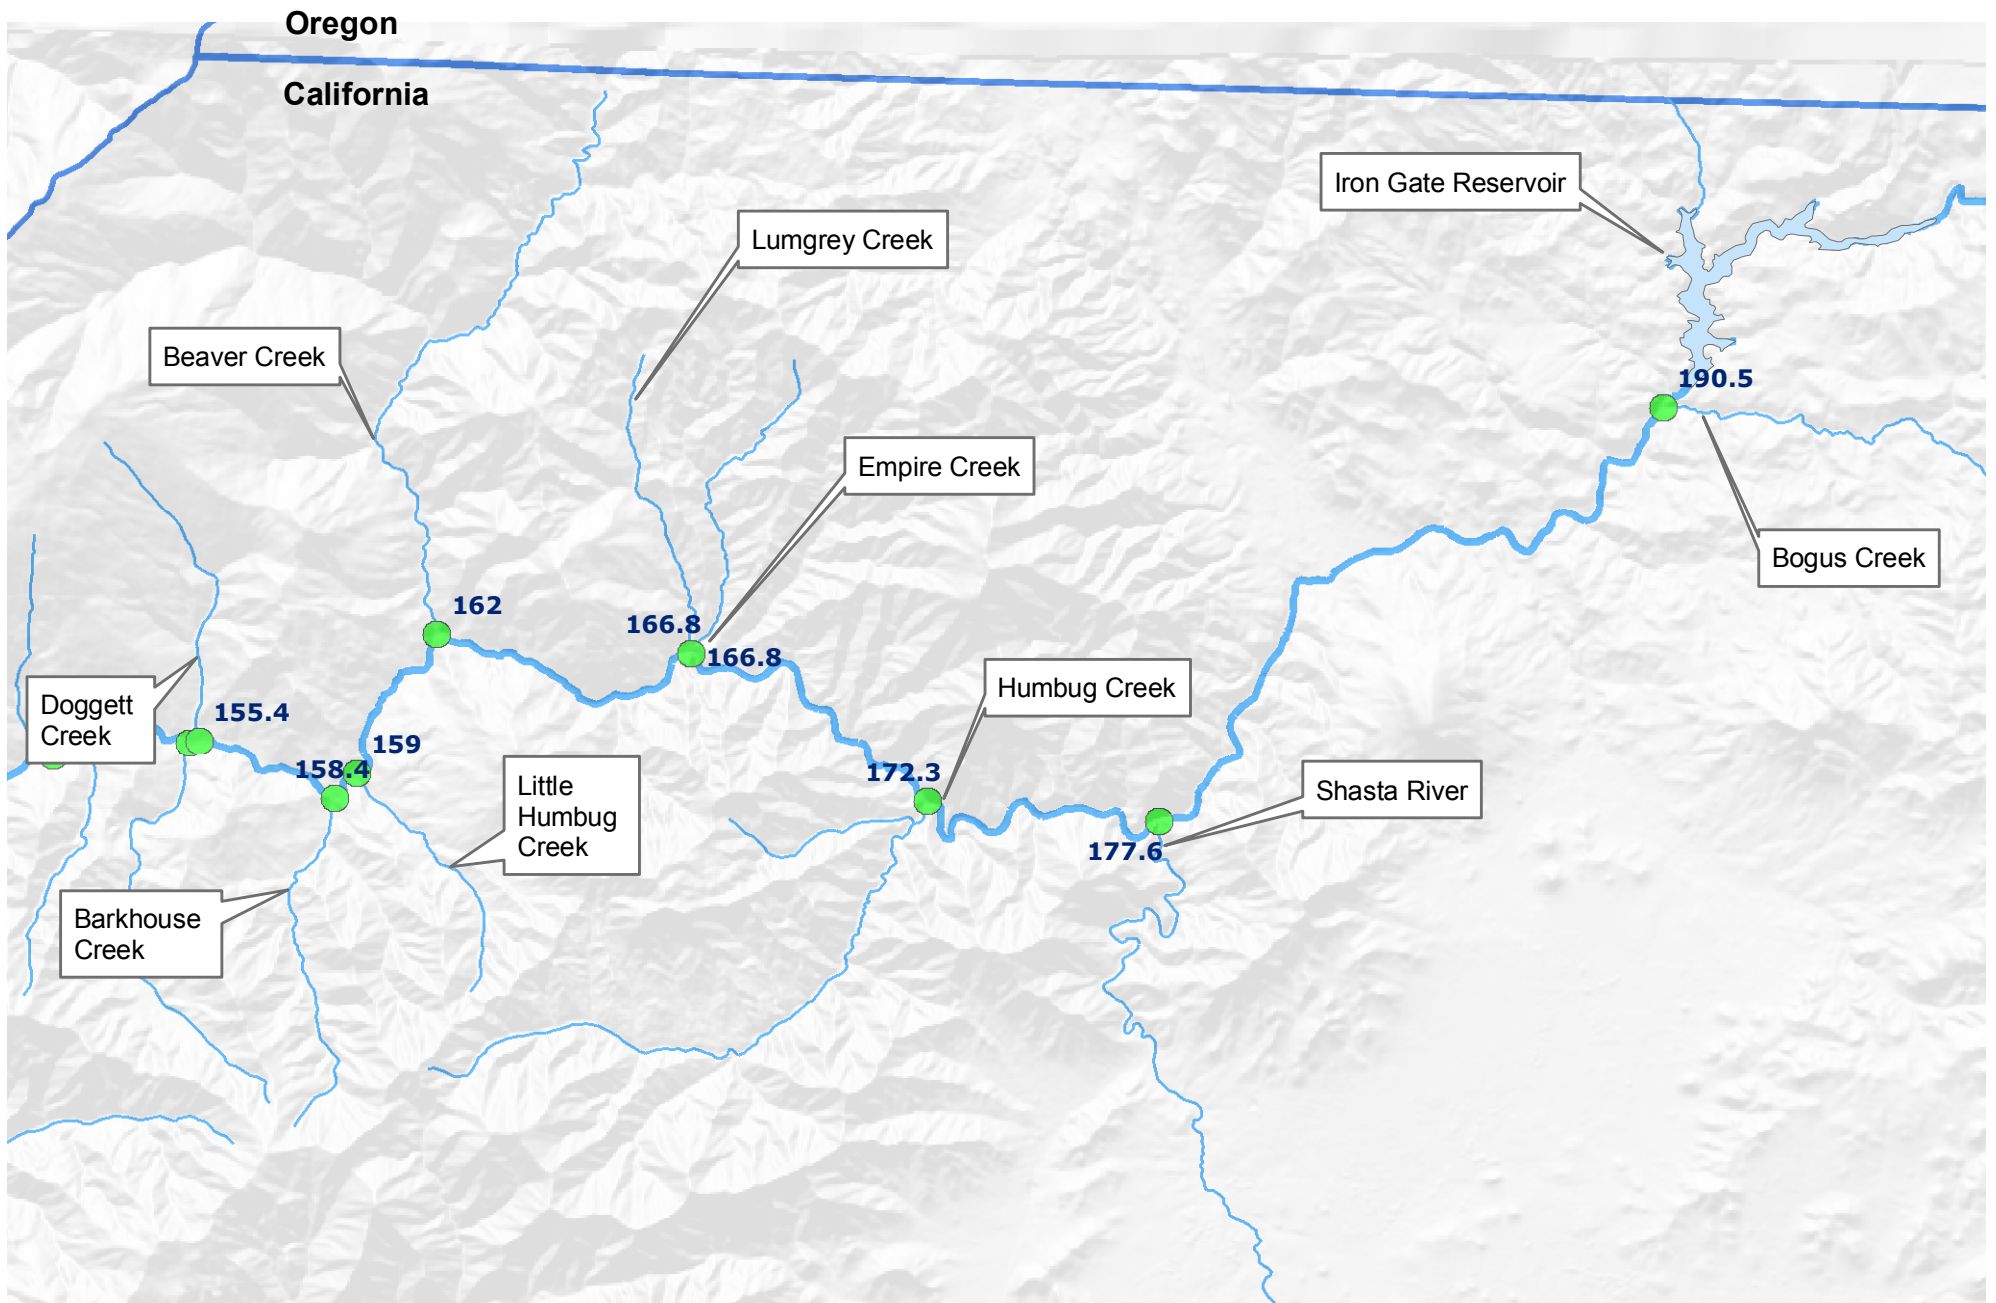

APPENDIX 9

Maps of the Klamath River Basin in California Showing the Locations of Known Thermal Refugia

**North Coast
Regional Water Quality Control Board
June 2009**

- Thermal Refugia Locations
- ~ Klamath_River_NHD
- *** Numbers indicate river mile

- Thermal Refugia Locations
- ~ Klamath_River_NHD
- *** Numbers indicate river mile

- Thermal Refugia Locations
- ~ Klamath_River_NHD
- *** Numbers indicate river mile

- Thermal Refugia Locations
- ~ Klamath_River_NHD
- *** Numbers indicate river mile

- Thermal Refugia Locations
- ~ Klamath_River_NHD
- *** Numbers indicate river mile