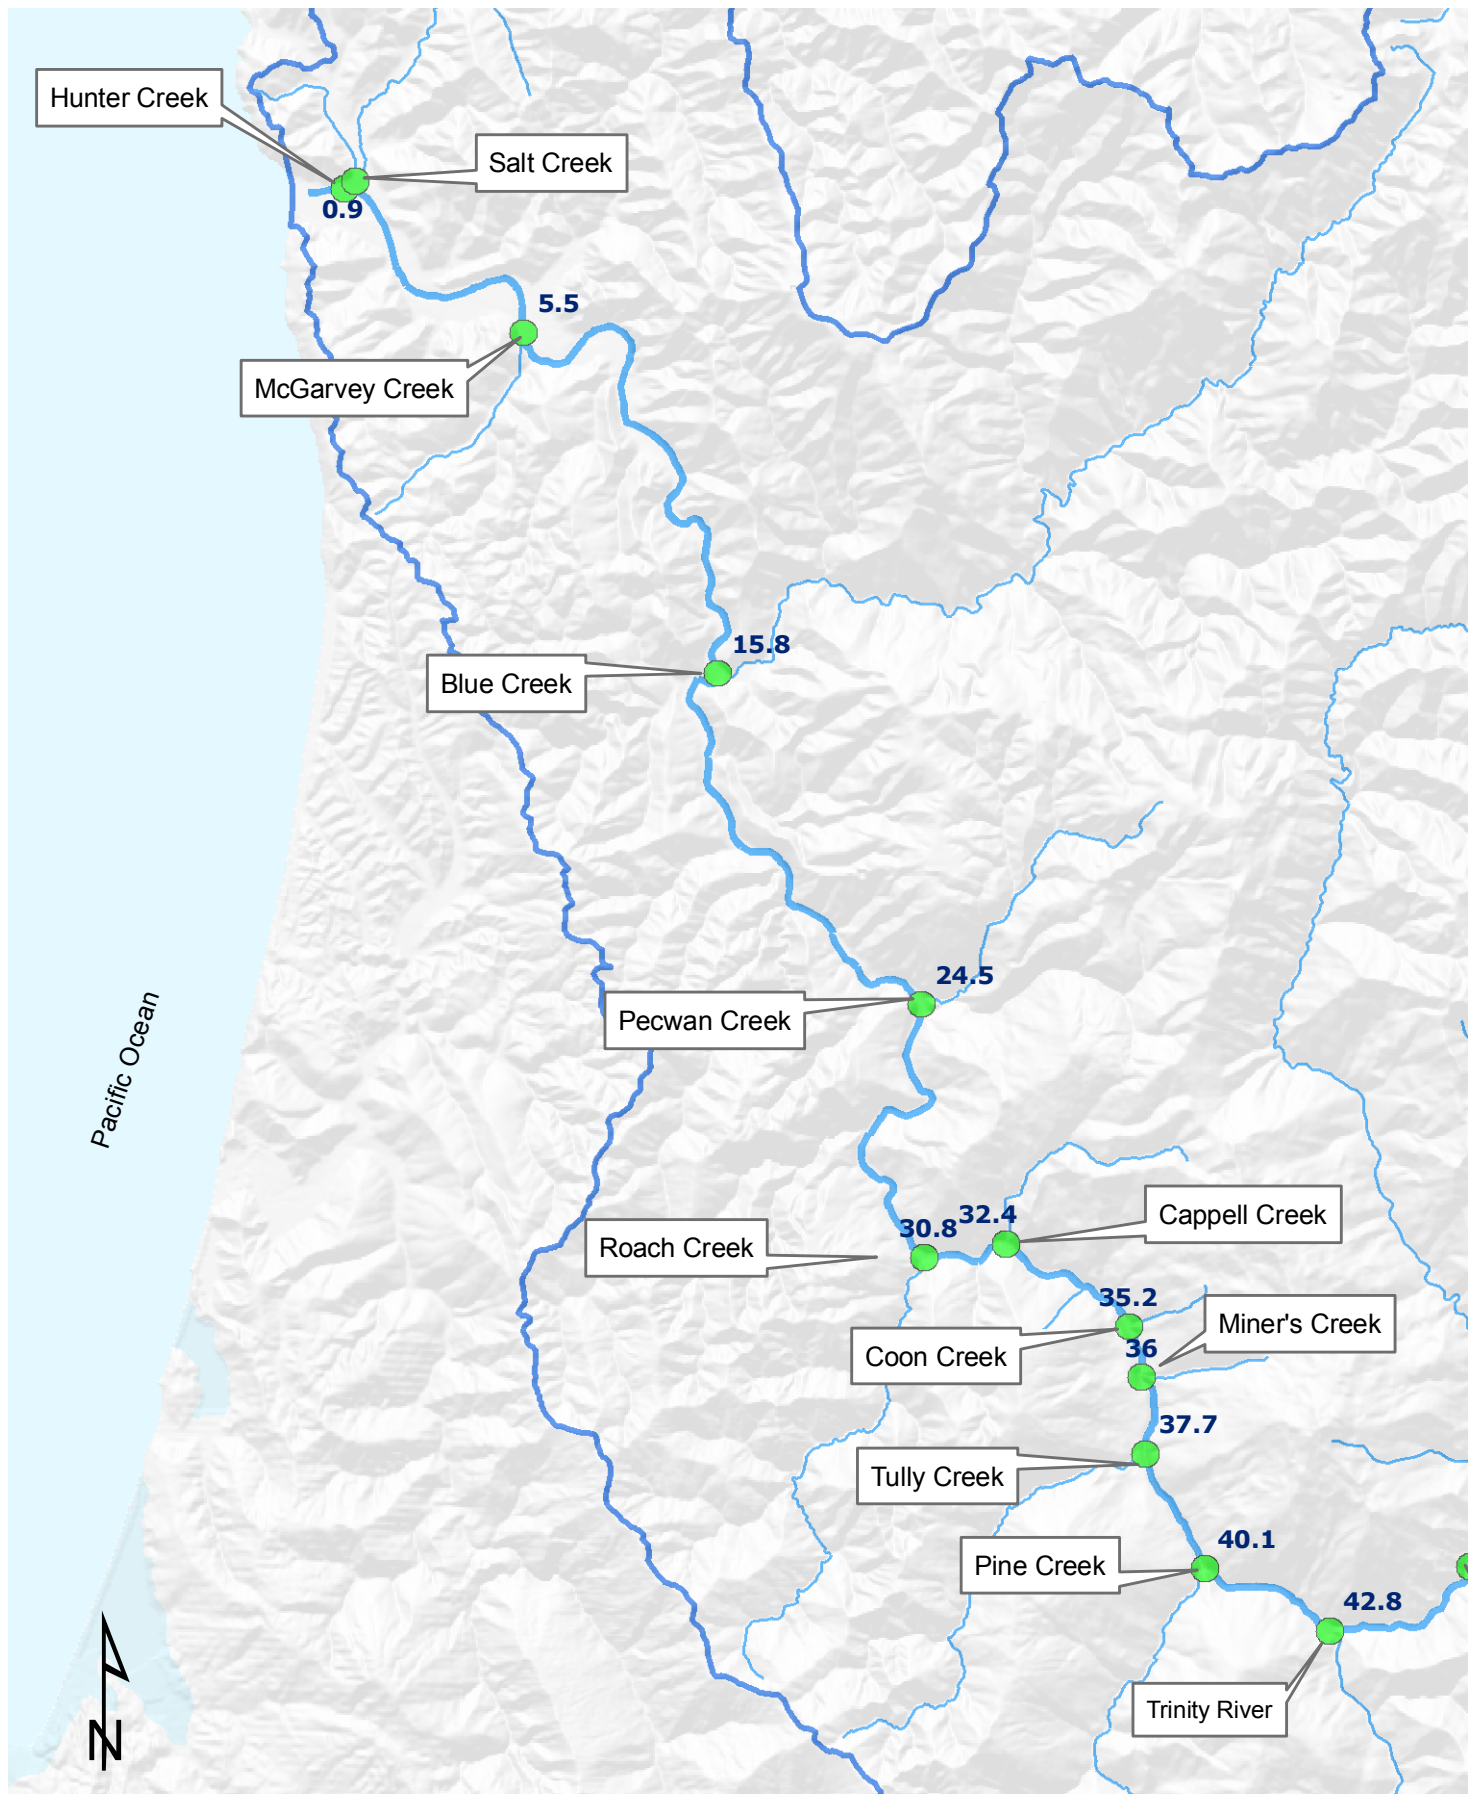

APPENDIX 9

Maps of the Klamath River Basin in California Showing the Locations of Known Thermal Refugia

**North Coast
Regional Water Quality Control Board
June 2009**

- Thermal Refugia Locations
- ~ Klamath_River_NHD
- *** Numbers indicate river mile

- Thermal Refugia Locations
- ~ Klamath_River_NHD
- *** Numbers indicate river mile

- Thermal Refugia Locations
- ~ Klamath_River_NHD
- *** Numbers indicate river mile

- Thermal Refugia Locations
- ~ Klamath_River_NHD
- *** Numbers indicate river mile

- Thermal Refugia Locations
- ~ Klamath_River_NHD
- *** Numbers indicate river mile