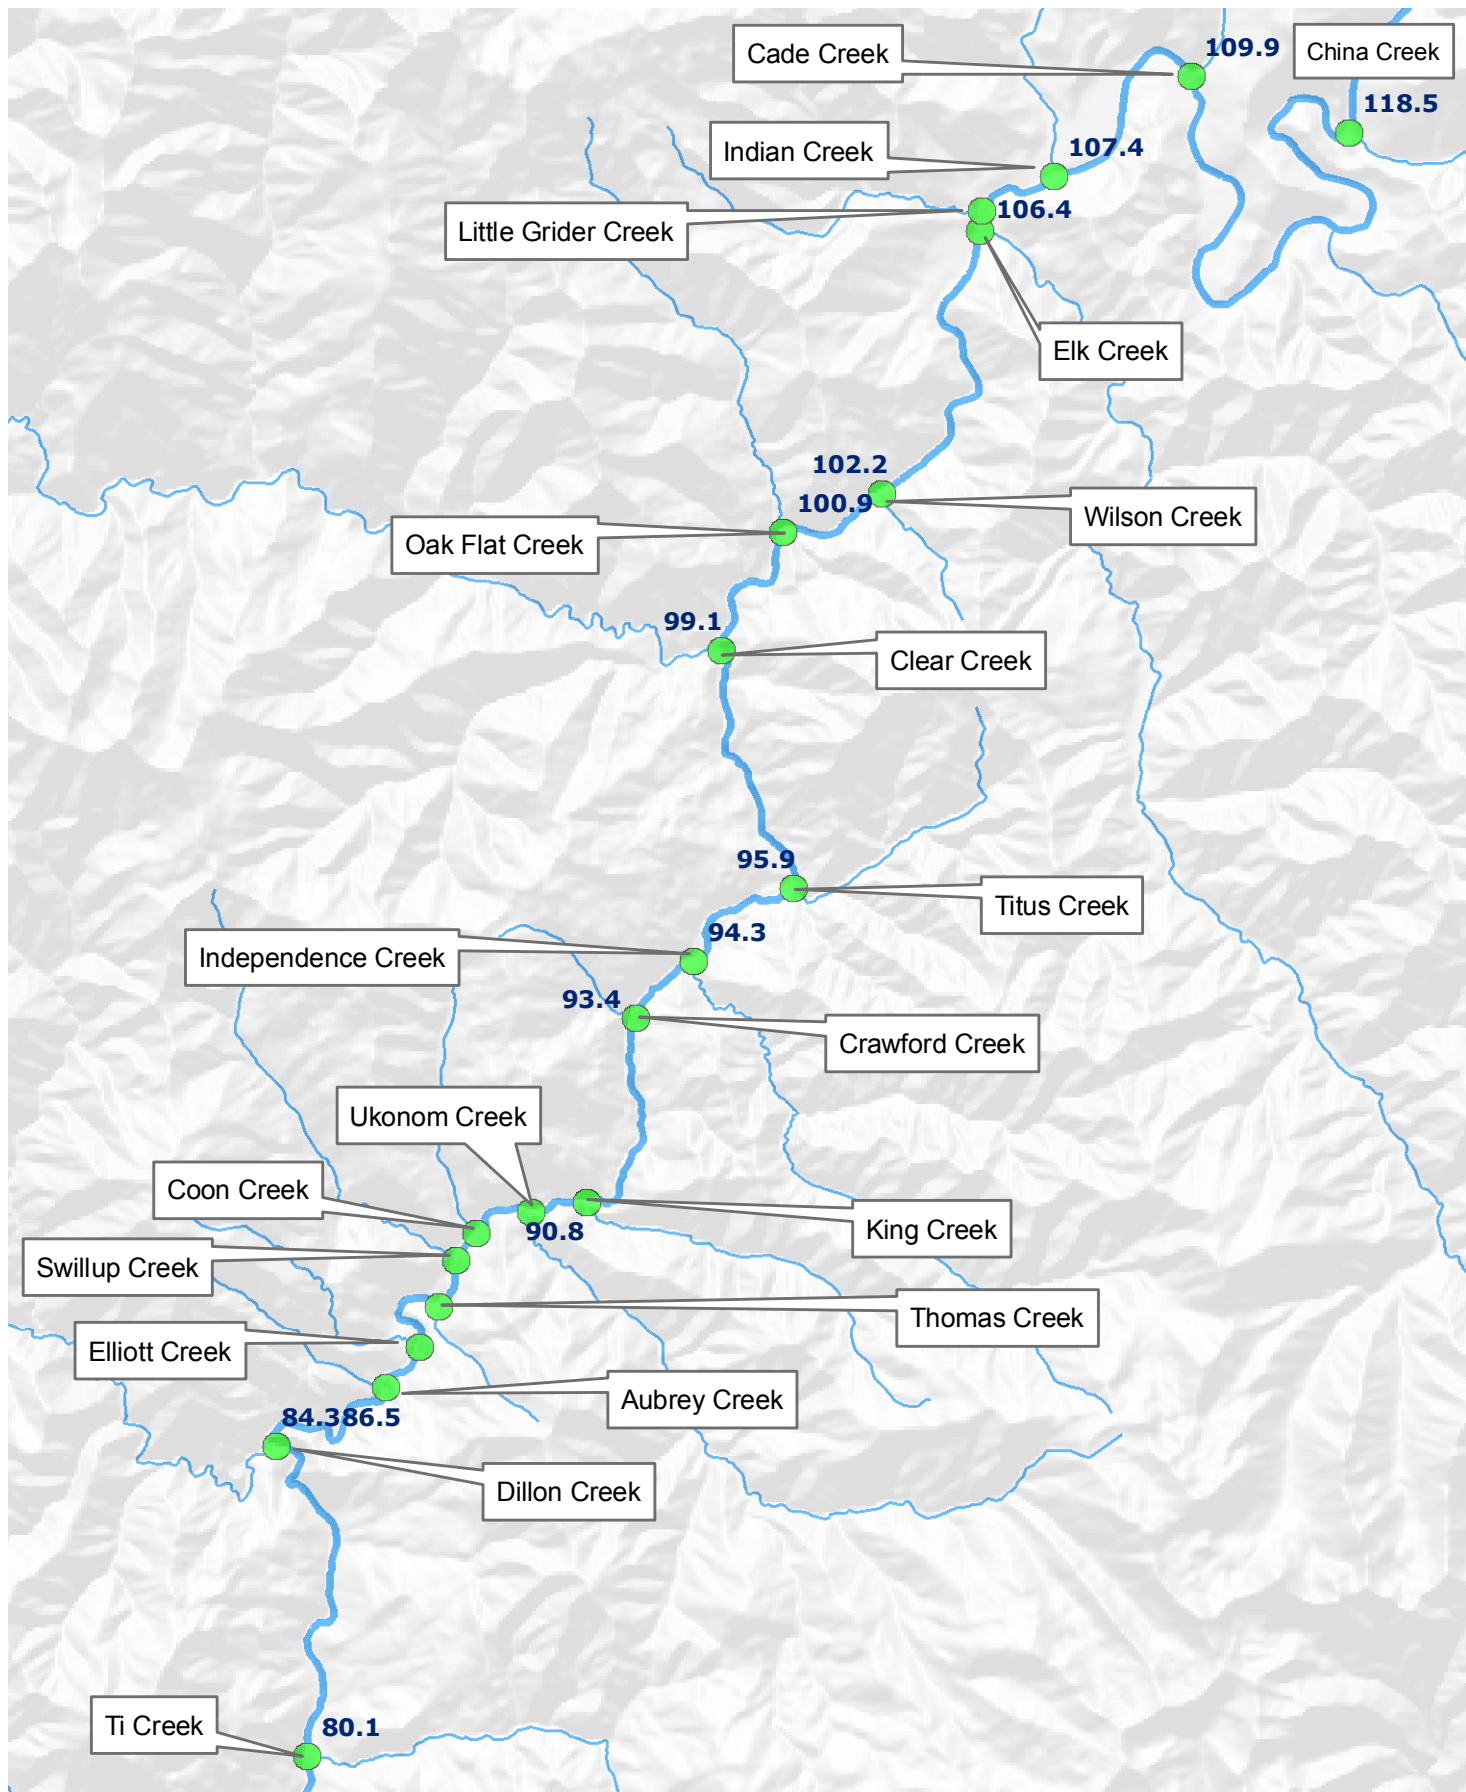

APPENDIX 9

Maps of the Klamath River Basin in California Showing the Locations of Known Thermal Refugia

**North Coast
Regional Water Quality Control Board
June 2009**

- Thermal Refugia Locations
- ~ Klamath_River_NHD
- *** Numbers indicate river mile

- Thermal Refugia Locations
- ~ Klamath_River_NHD
- *** Numbers indicate river mile

- Thermal Refugia Locations
- ~ Klamath_River_NHD
- *** Numbers indicate river mile

- Thermal Refugia Locations
- ~ Klamath_River_NHD
- *** Numbers indicate river mile

- Thermal Refugia Locations
- ~ Klamath_River_NHD
- *** Numbers indicate river mile