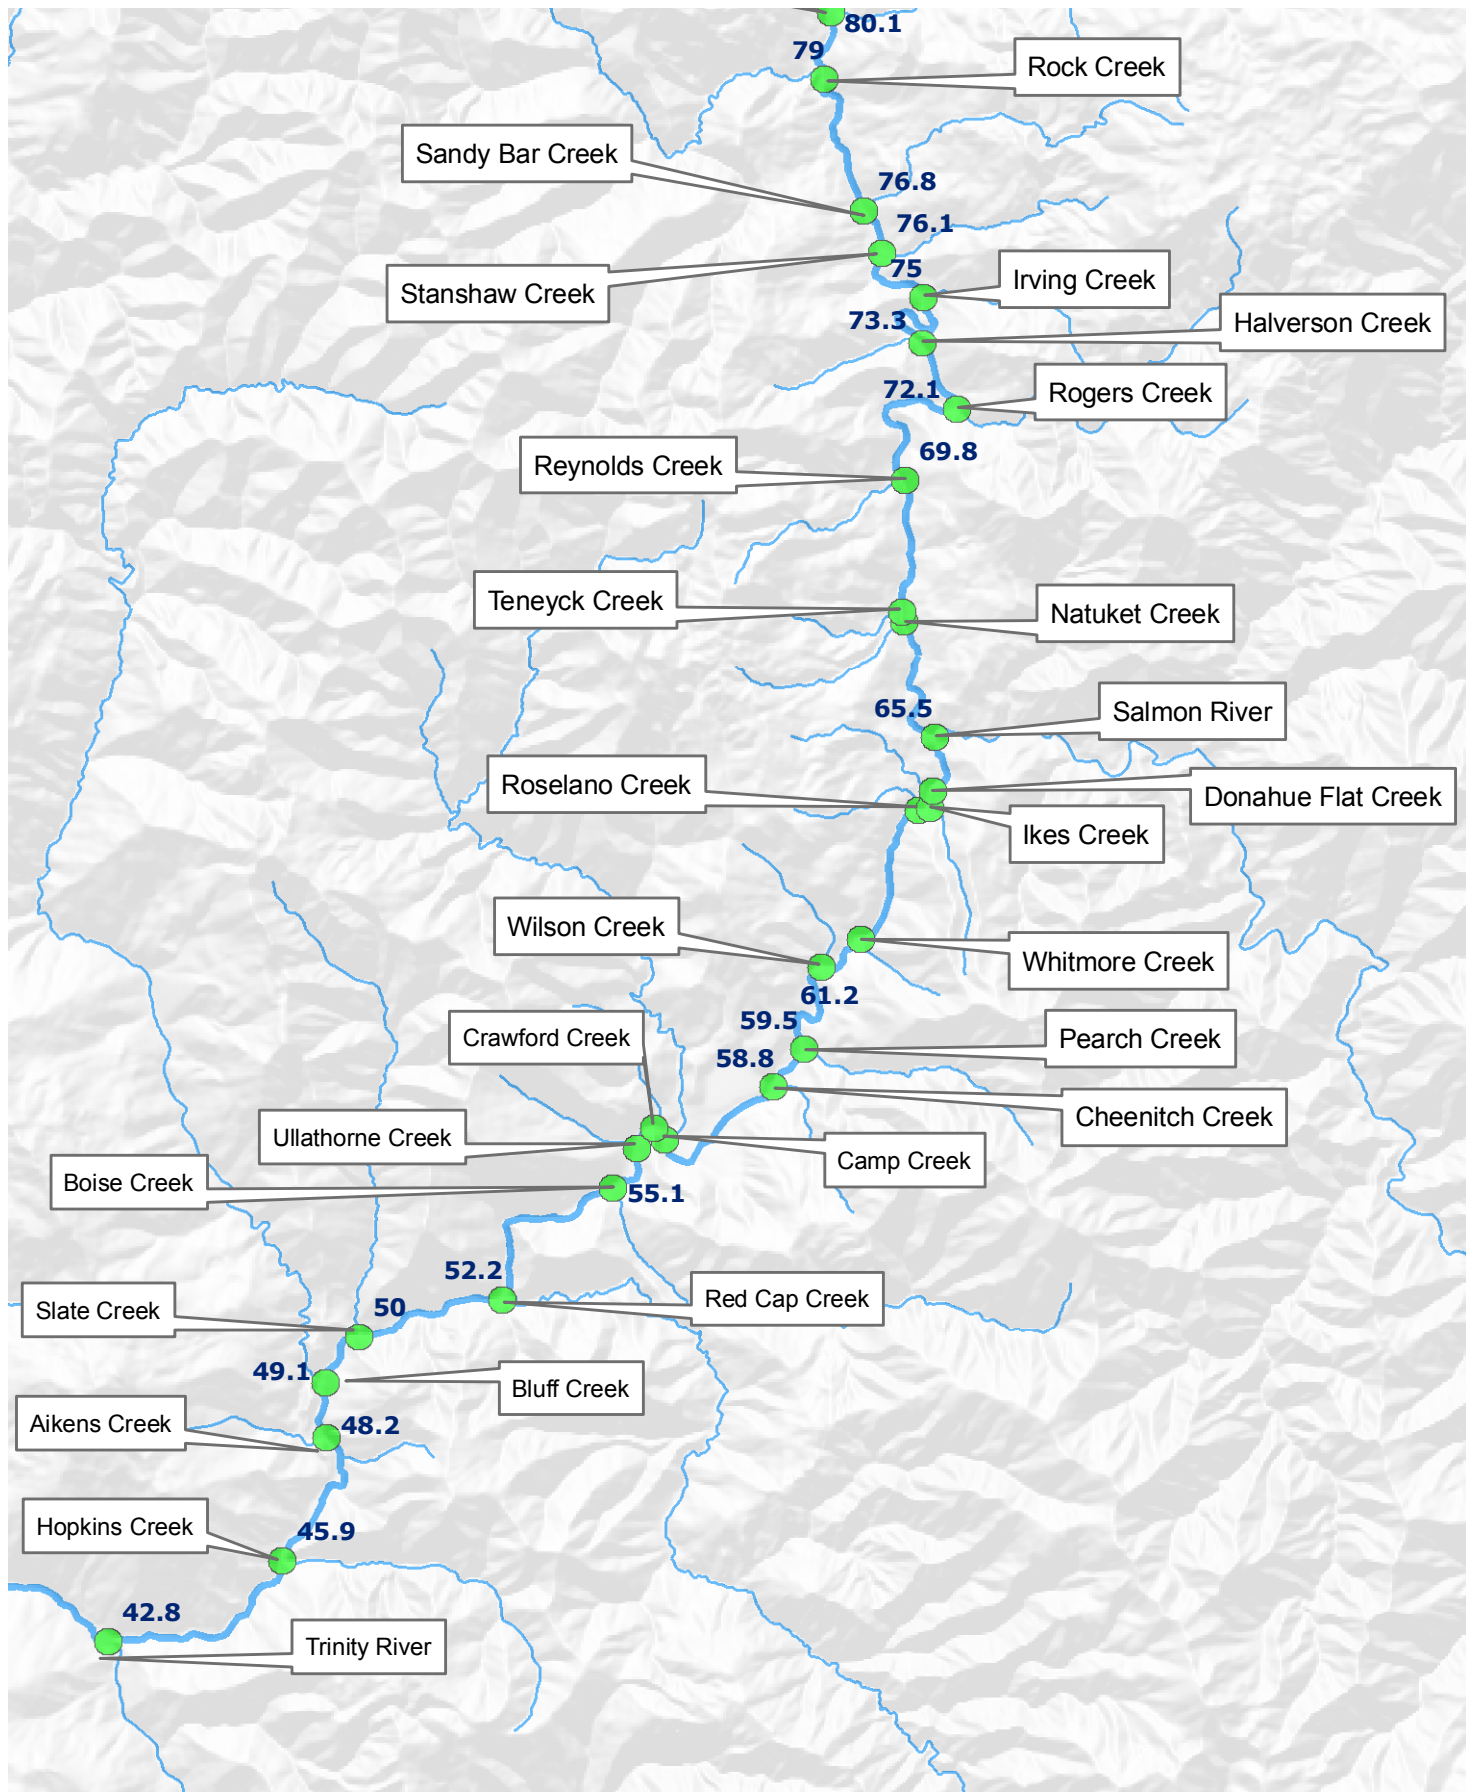

APPENDIX 9

Maps of the Klamath River Basin in California Showing the Locations of Known Thermal Refugia

**North Coast
Regional Water Quality Control Board
June 2009**

- Thermal Refugia Locations
- ~ Klamath_River_NHD
- *** Numbers indicate river mile

- Thermal Refugia Locations
- ~ Klamath_River_NHD
- *** Numbers indicate river mile

- Thermal Refugia Locations
- ~ Klamath_River_NHD
- *** Numbers indicate river mile

- Thermal Refugia Locations
- ~ Klamath_River_NHD
- *** Numbers indicate river mile

- Thermal Refugia Locations
- ~ Klamath_River_NHD
- *** Numbers indicate river mile