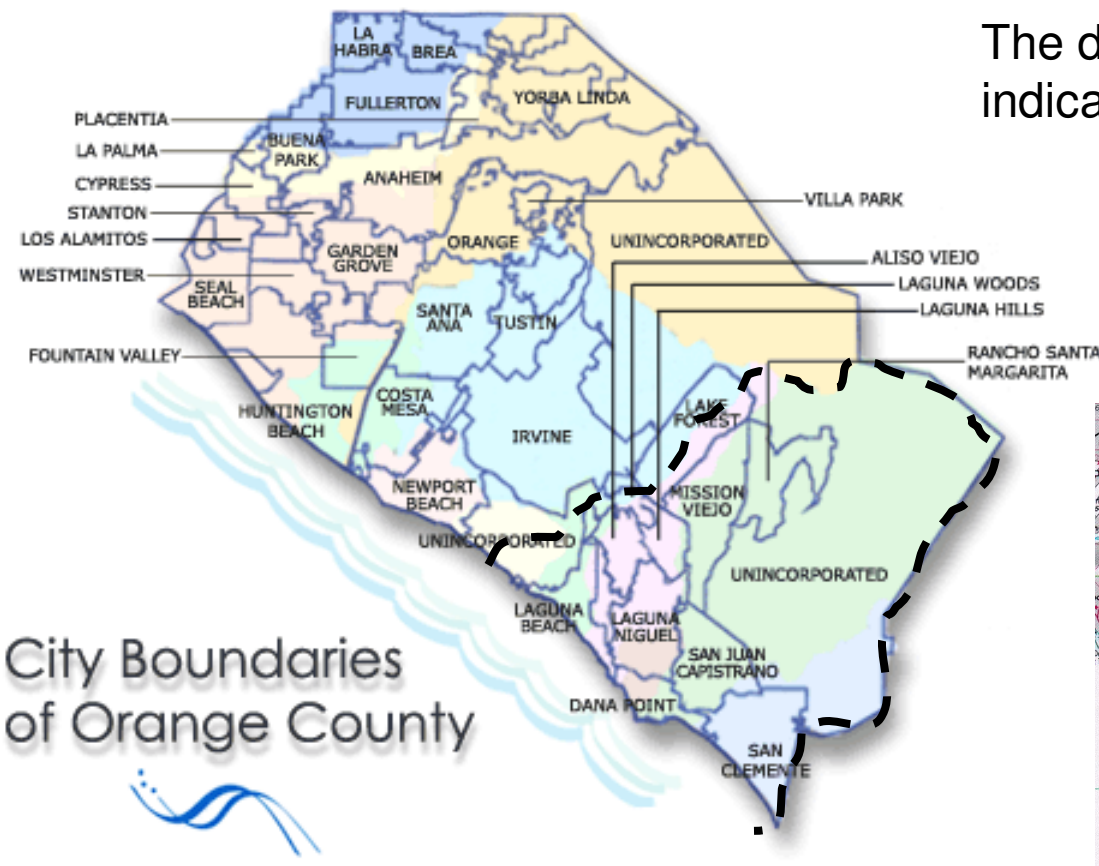

The Municipal Permittees within the San Diego Region of Orange County include: Aliso Viejo, Dana Point, Laguna Beach, Laguna Hills, Laguna Niguel, Laguna Woods, Lake Forest, Mission Viejo, Rancho Santa Margarita, San Clemente, San Juan Capistrano, and the County of Orange.

Supporting Document No. 1
Item No. 8
July 1, 2009

The dashed lines on each map indicate the area of Permit coverage.

City Boundaries of Orange County

San Diego Region Basin Plan Map

Orange County portion of San Diego Region

Marine Corps Base Camp Pendleton (outside Permit coverage)