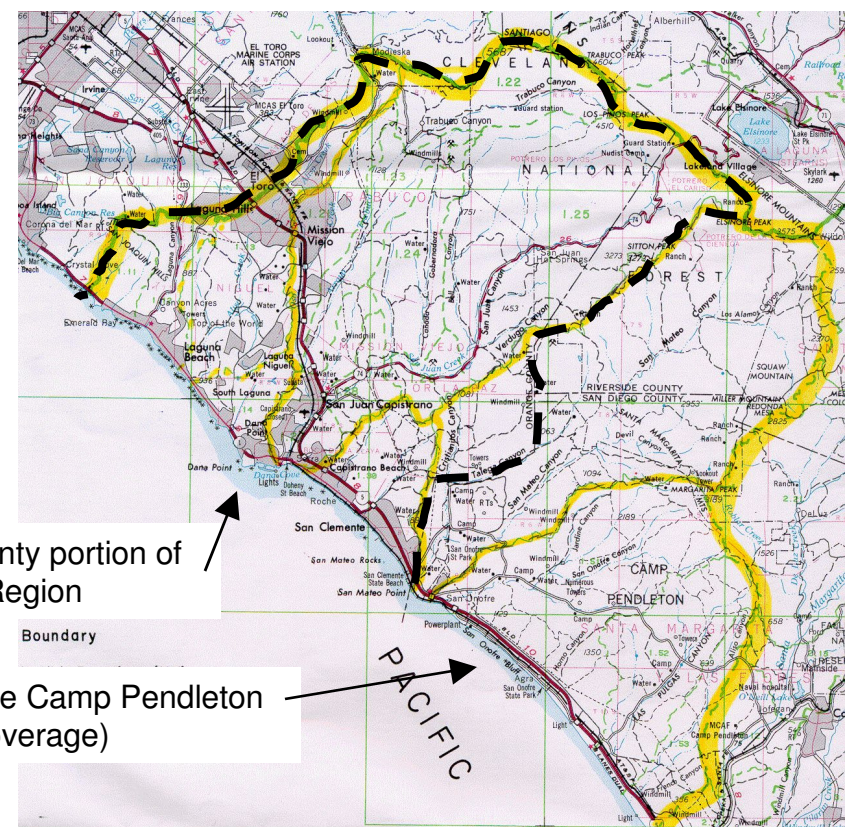

The Municipal Permittees within the San Diego Region of Orange County include: Aliso Viejo, Dana Point, Laguna Beach, Laguna Hills, Laguna Niguel, Laguna Woods, Lake Forest, Mission Viejo, Rancho Santa Margarita, San Clemente, San Juan Capistrano, and the County of Orange.

Supporting Document No. 1
Item No. 8
July 1, 2009

The dashed lines on each map indicate the area of Permit coverage.

City Boundaries of Orange County

San Diego Region Basin Plan Map

Orange County portion of San Diego Region

Marine Corps Base Camp Pendleton (outside Permit coverage)