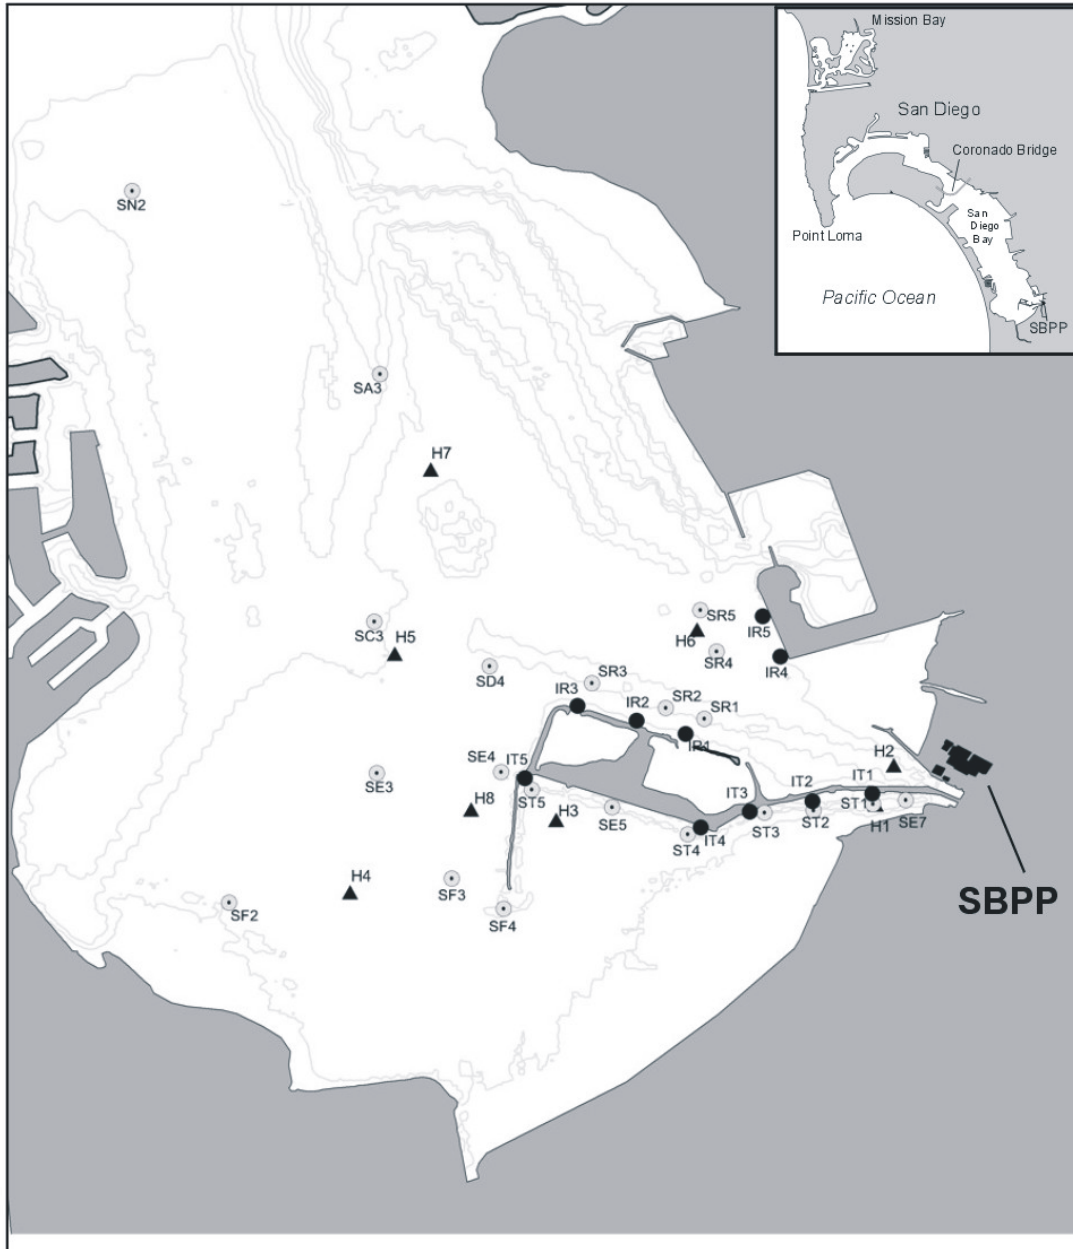

**Item 14, Supporting Document 1 South Bay Power Plant location map.**

Source: Duke Energy South Bay Power Plant SBPP Cooling Water System, Effects on San Diego Bay. VOLUME I: Compliance with Section 316(a) of the Clean Water Act for the South Bay Power Plant, Tenora Environmental and Merkel and Associates, August 12, 2004.