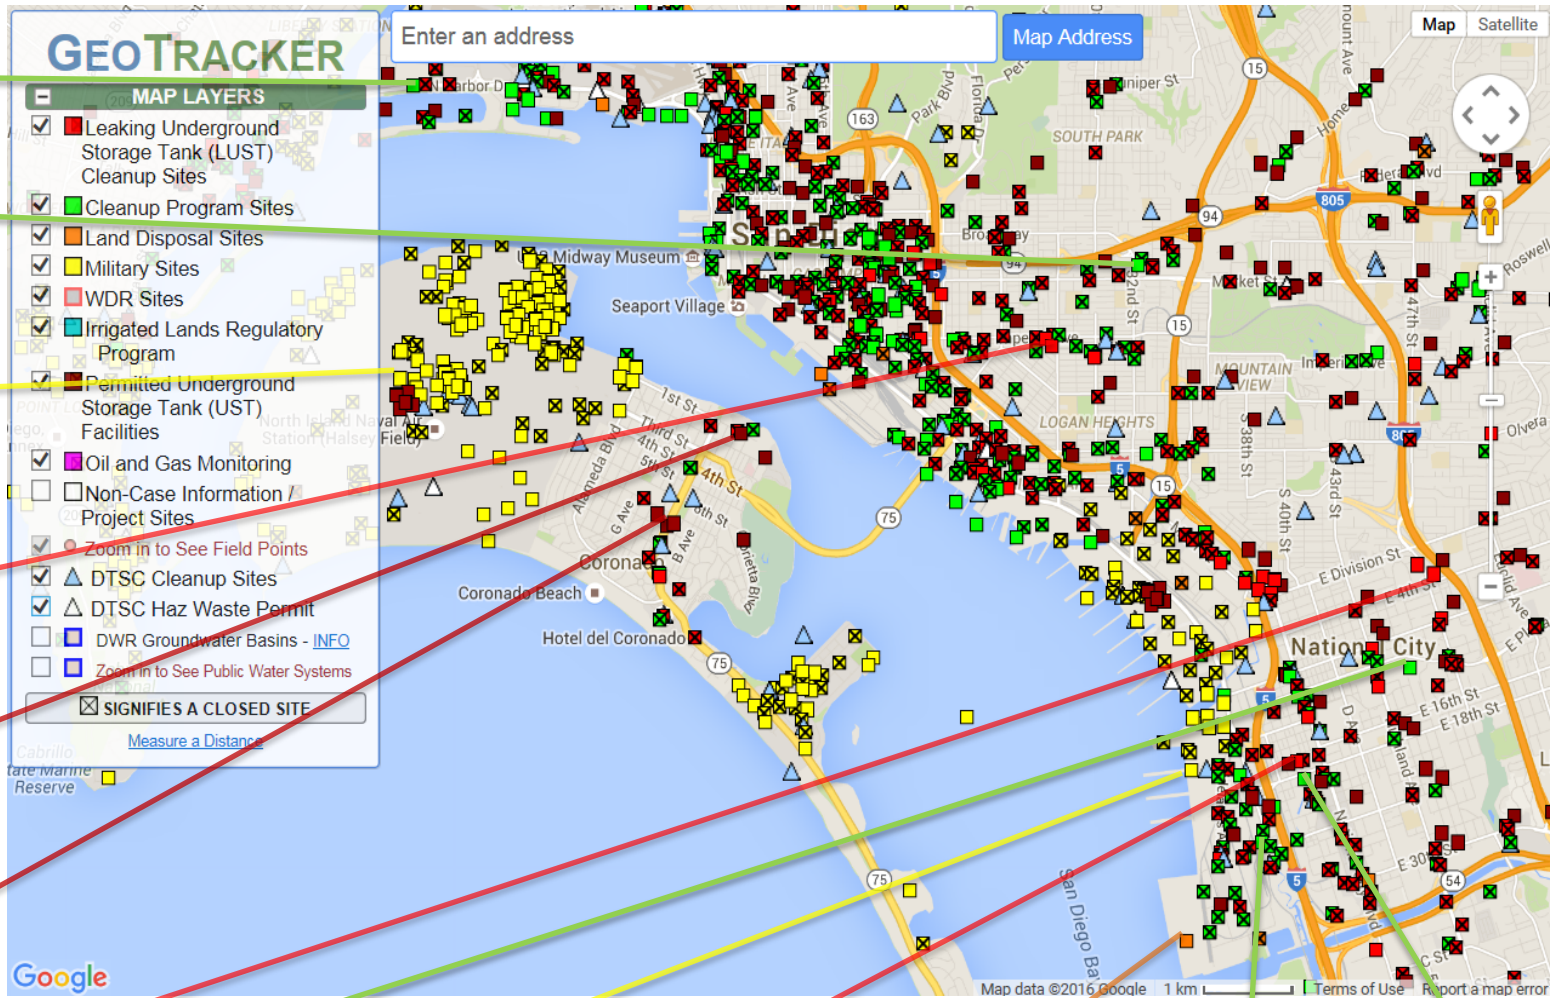

Information Item No. 10

GeoTracker Database Management System

Lalitha Thotakura
Water Resource Control Engineer
Central Cleanup Unit

GEOTRACKER

Former Car Rental

Commercial Laundry

Naval Air Station

Former Auto Body

Hospital

Gas Station

Former Gas Station

Dry Cleaners

Former Ship Repair Basins

Former Cab Company

Landfill

Meat Packing Industry

Recycling Facility

Sites/facilities by San Diego Bay

GEOTRACKER SEARCH

- Site/Facility Name
- Type of Site/Facility
- Address
- Case ID/Global ID
- County
- Regional Board
- Regional Board Watershed
- DWR Groundwater Sub-Basins
- Cleanup Status
- Parent Military Site

GEOTRACKER ACCESS