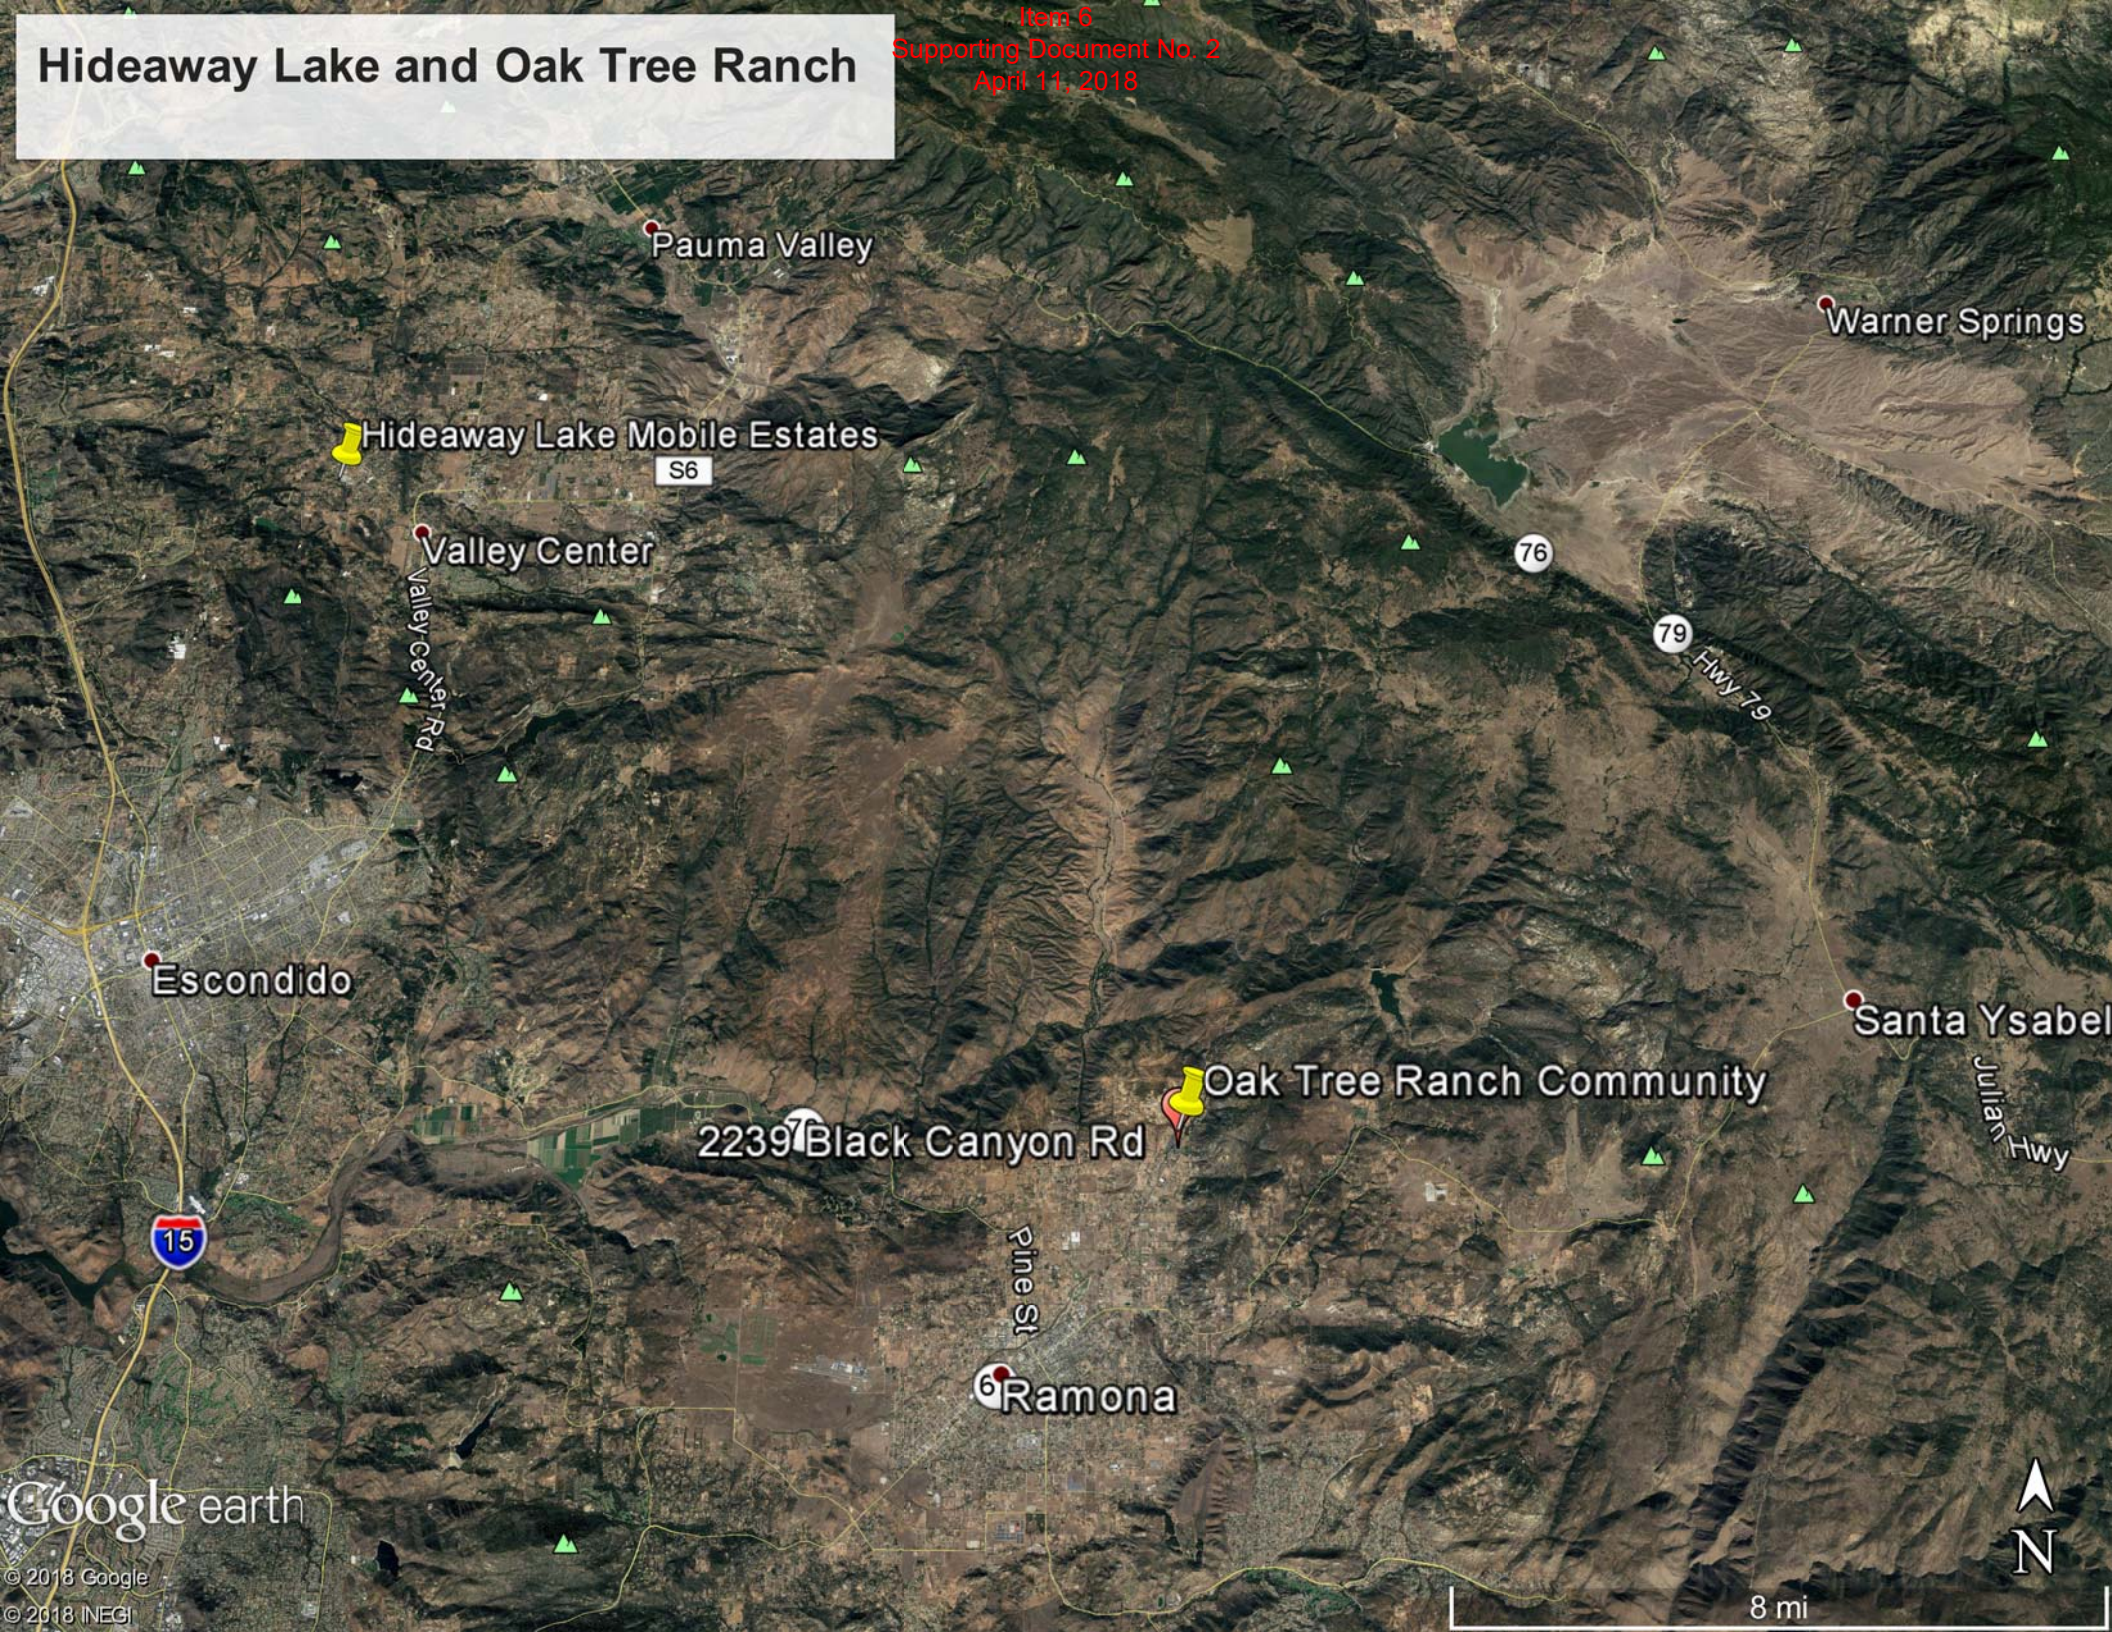

# Hideaway Lake and Oak Tree Ranch

Item 6  
Supporting Document No. 2  
April 11, 2018

Pauma Valley

Warner Springs

Hideaway Lake Mobile Estates

S6

Valley Center

Valley Center Rd

76

79

Hwy 79

Escondido

Santa Ysabel

Oak Tree Ranch Community

2239 Black Canyon Rd

Julian Hwy

Pine St

Ramona

Google earth

© 2018 Google  
© 2018 INEGI

8 mi