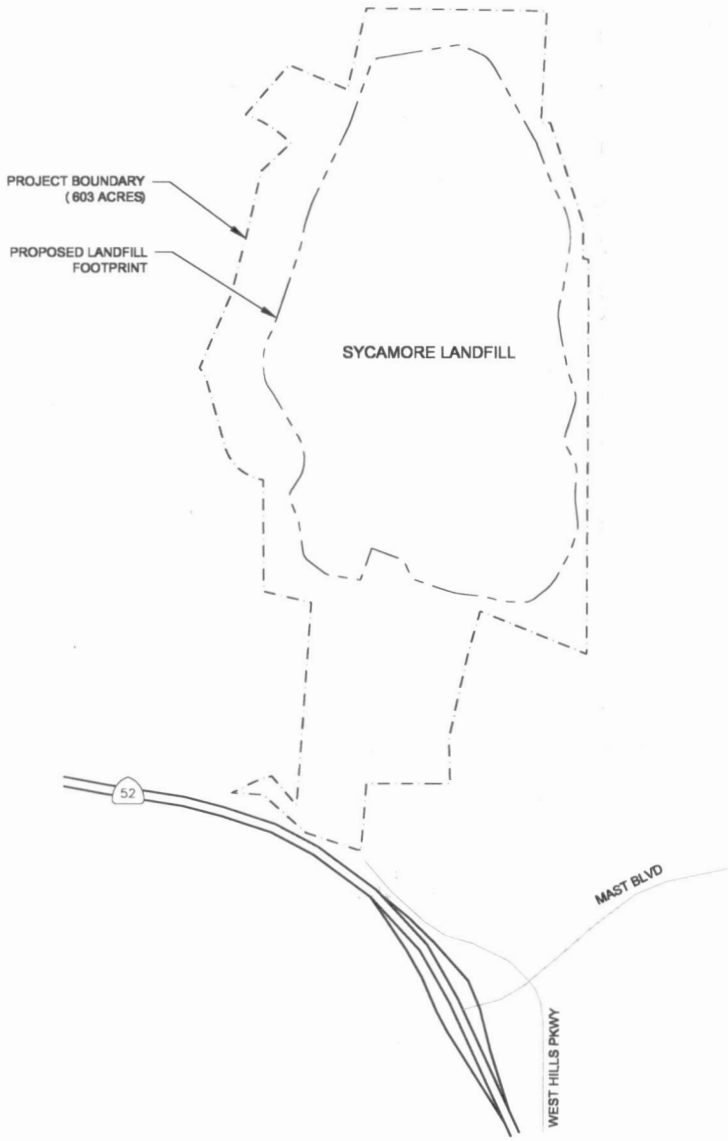

LOCATION: D:\P... \a\st... \ITD\Responses to Comments 2017\Fire... \General\Fire... \Fire... \Site Location Map.dwg DATE: 8/... / 4:57 PM PLOT SCALE = 1:2 PLOTTED BY: GIA-USER

REGIONAL MAP
NOT TO SCALE

LOCATION MAP
NOT TO SCALE