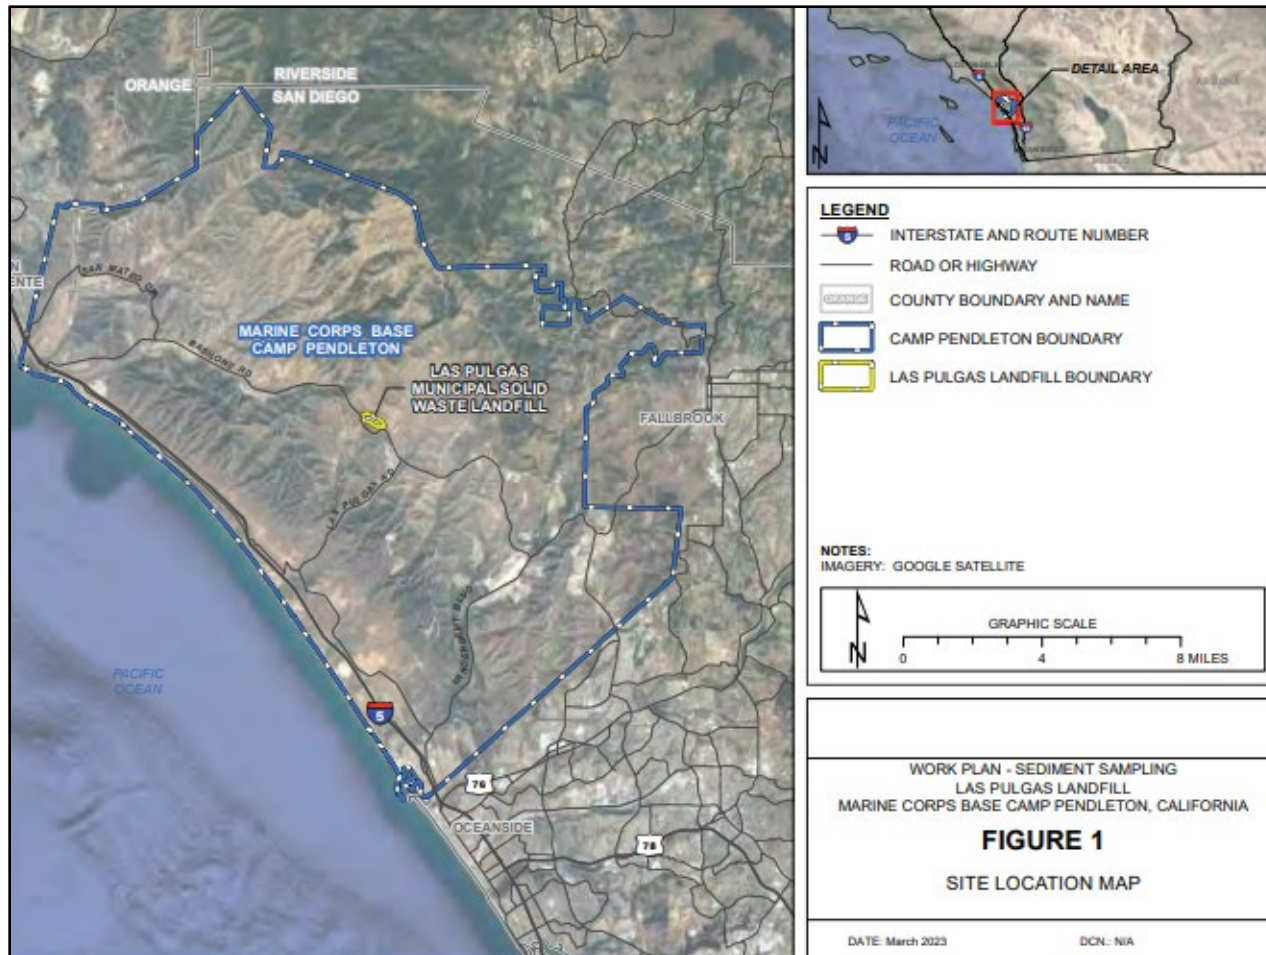

## Site Figures

Figure 1: Site Location Map<sup>1</sup>

<sup>1</sup> Draft Sediment Sampling Work Plan Las Pulgas Landfill Marine Corps Base Camp Pendleton, California, April 7, 2023

Figure 2: Satellite Image of Site<sup>2</sup>

<sup>2</sup> 2023 Semiannual Water Quality Monitoring Report for the Las Pulgas Sanitary Landfill, October, 2023