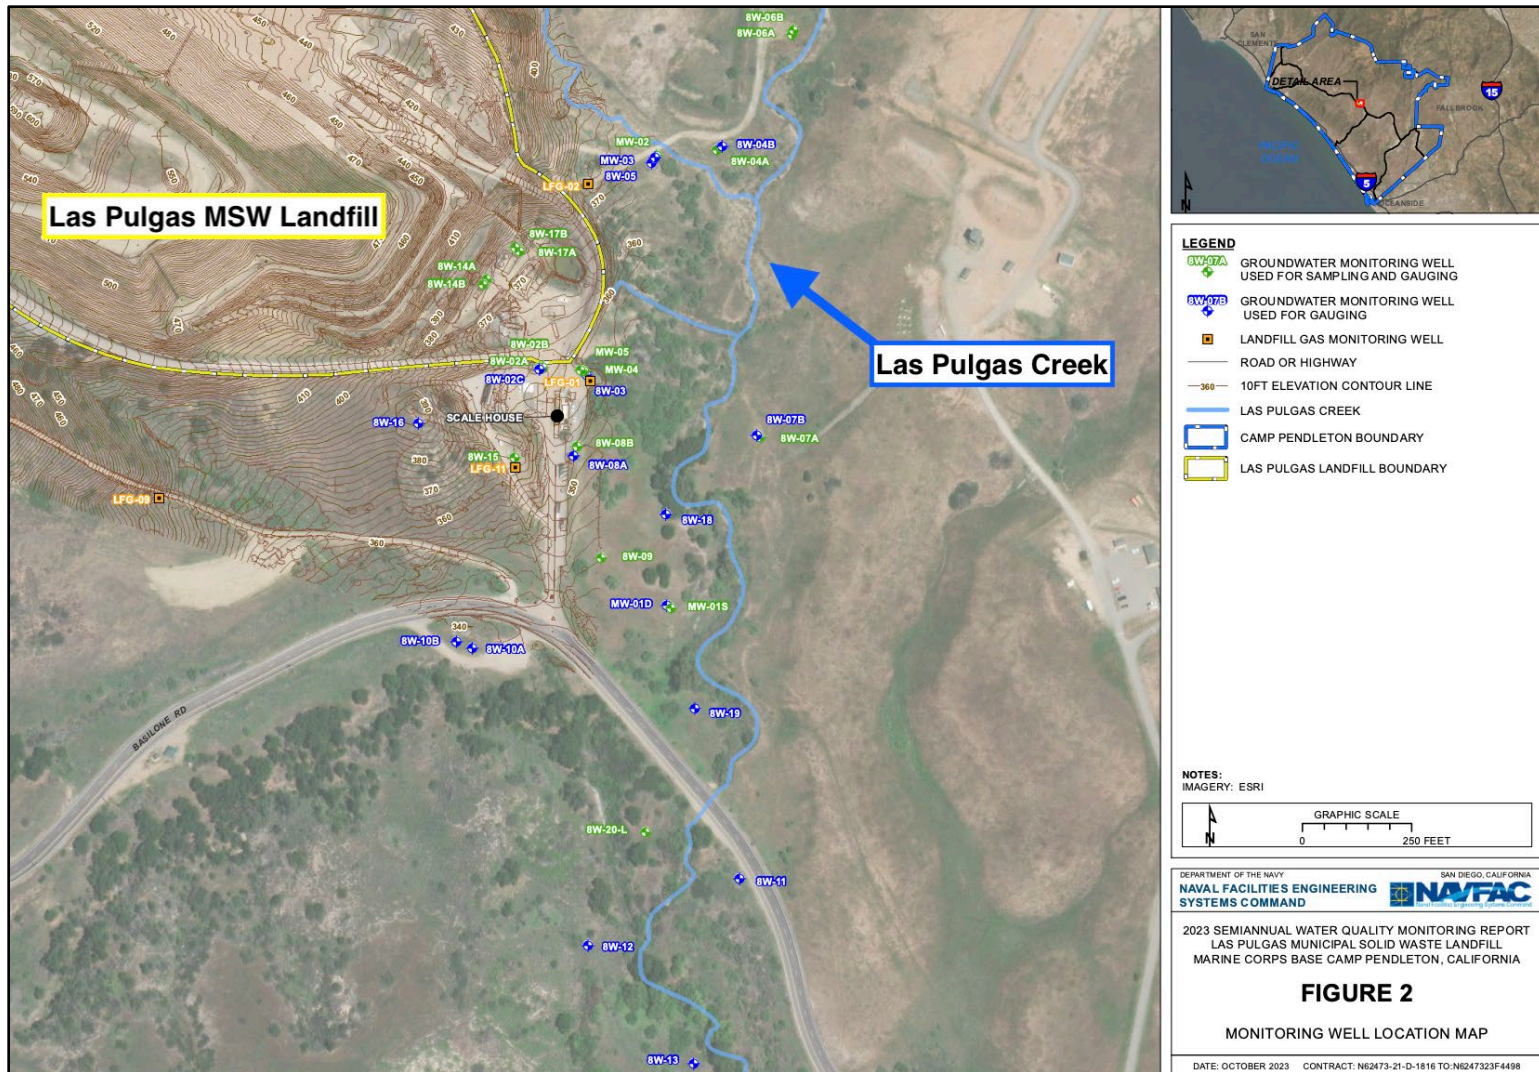

## Site Figures

Figure 1: Site Location Map<sup>1</sup>

<sup>1</sup> Draft Sediment Sampling Work Plan Las Pulgas Landfill Marine Corps Base Camp Pendleton, California, April 7, 2023

Figure 2: Satellite Image of Site<sup>2</sup>

<sup>2</sup> 2023 Semiannual Water Quality Monitoring Report for the Las Pulgas Sanitary Landfill, October, 2023