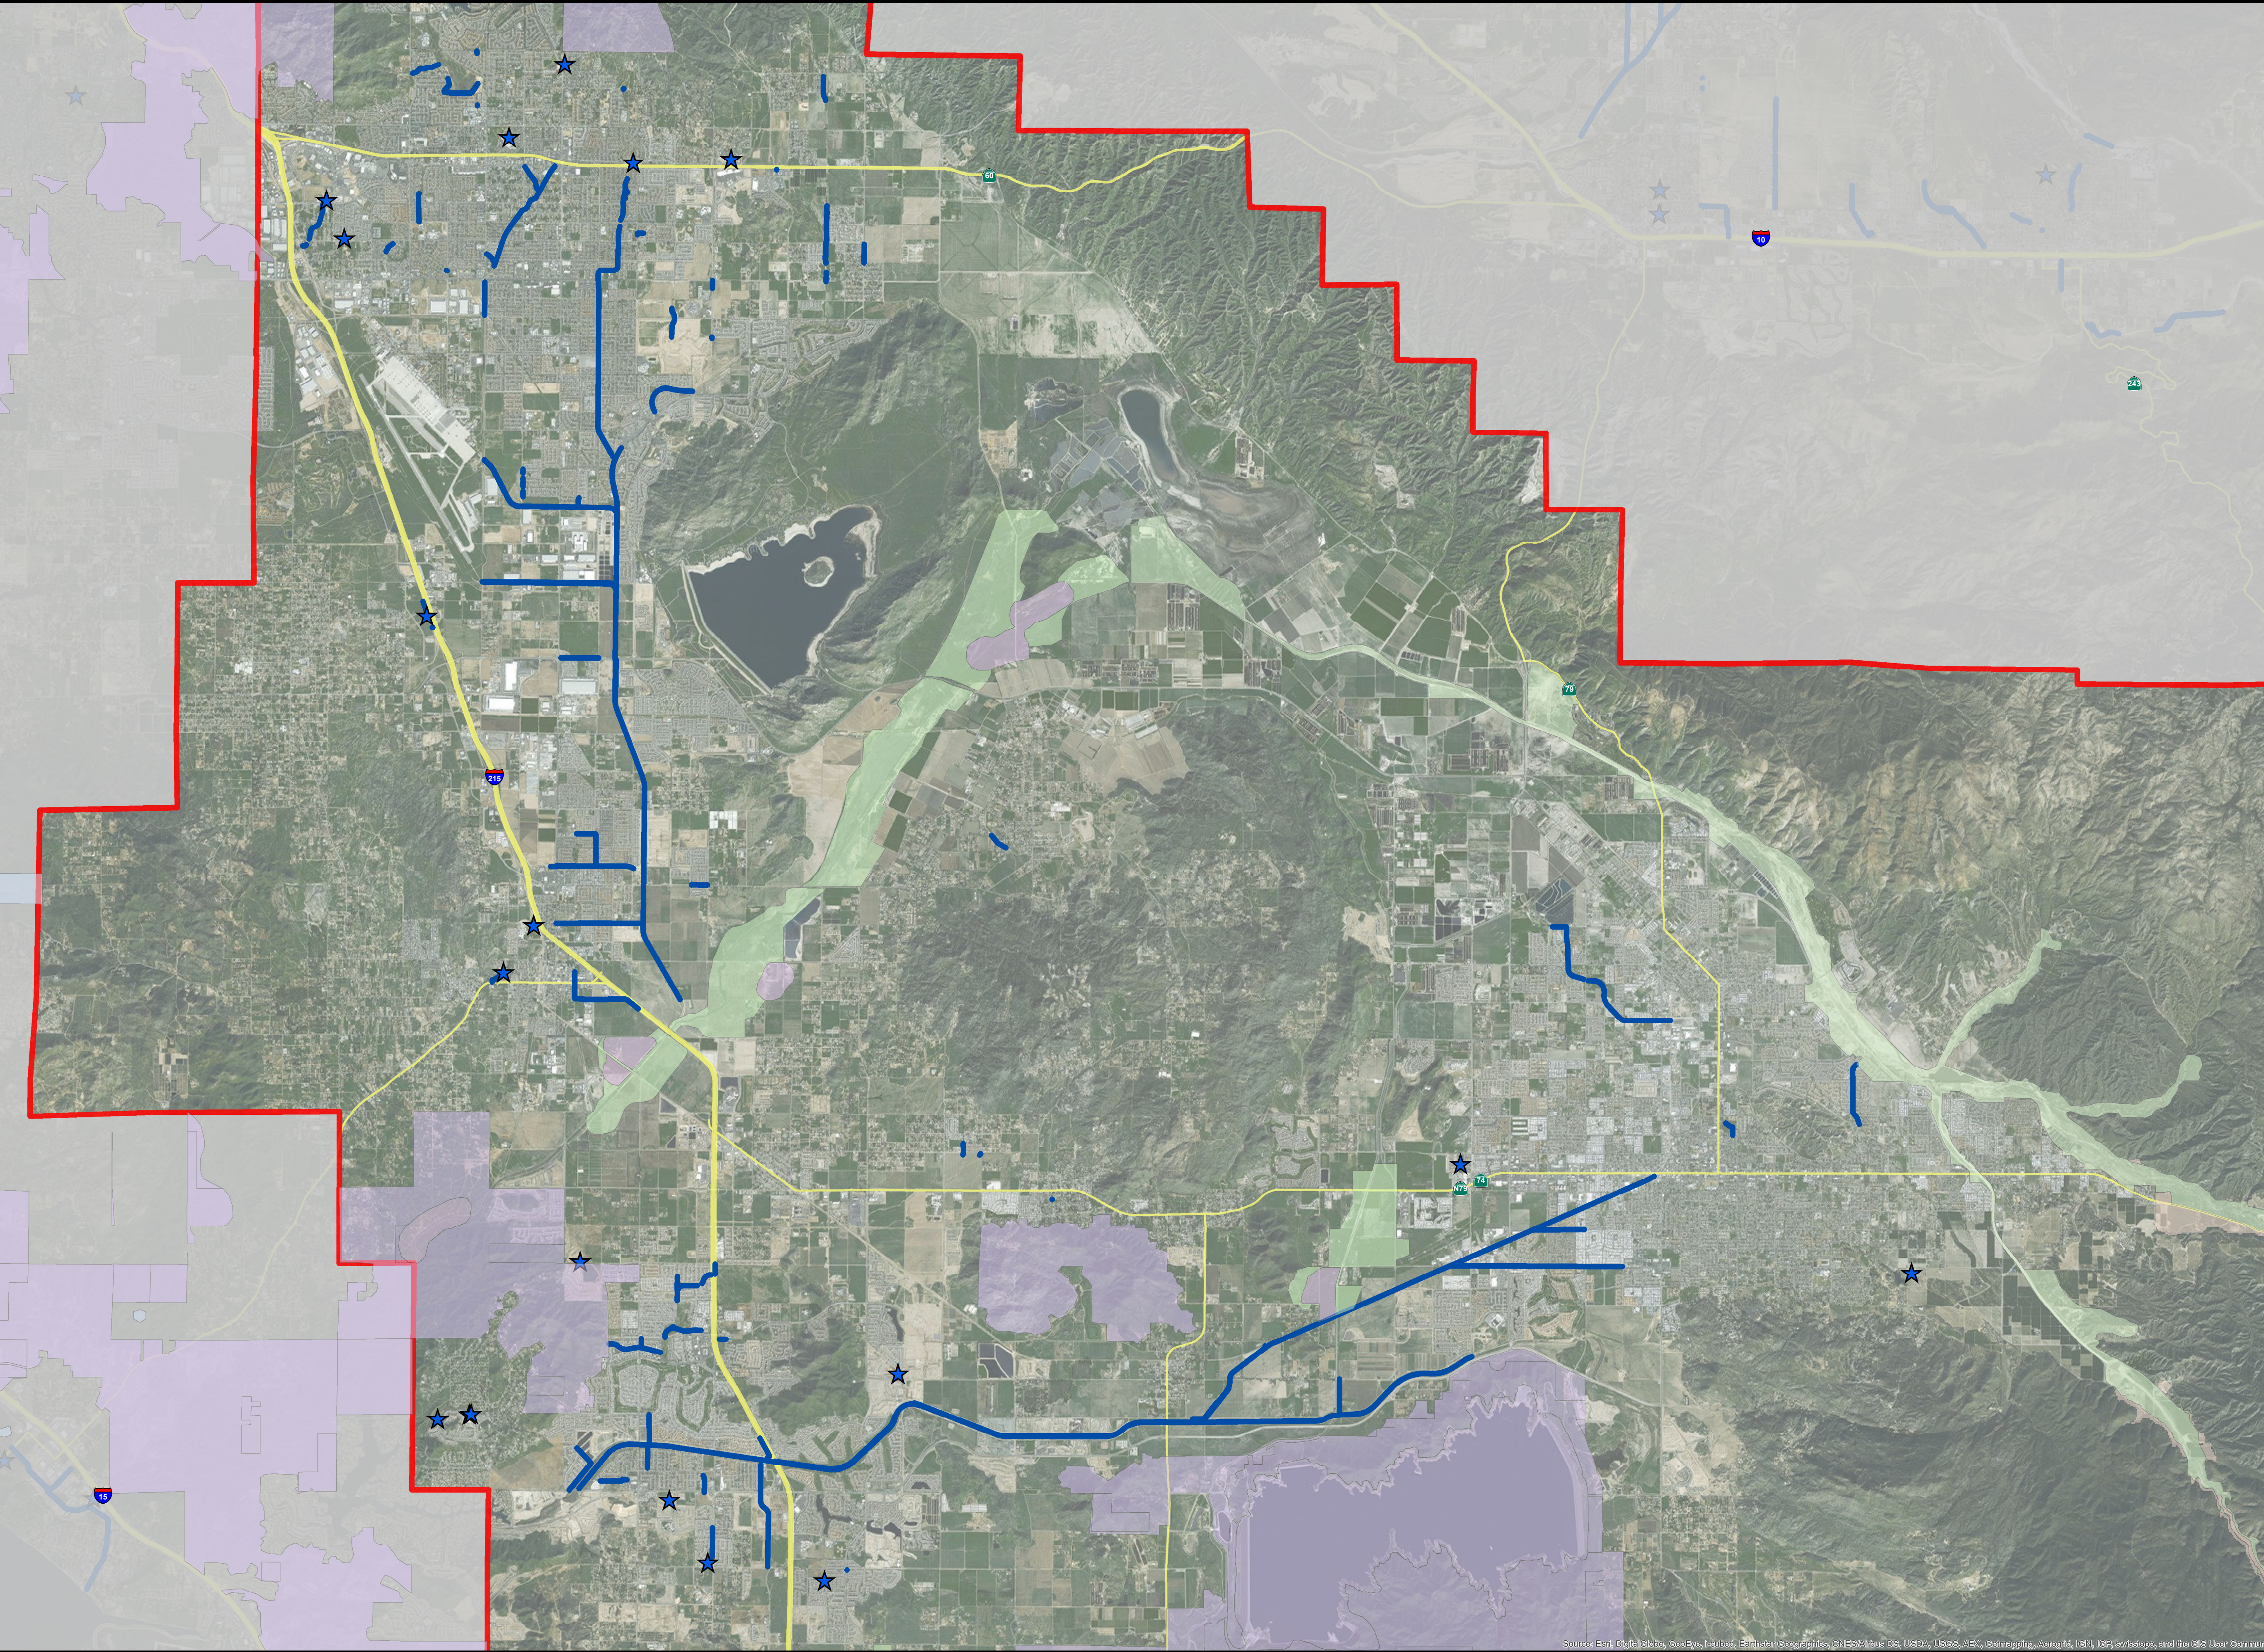

Legend

- San Diego Ambrosia
- Nevins Barberry
- Thread-Leaved Brodiaea
- Quino Checkerspot Butterfly
- Vail Lake Ceanothus
- SW Willow Flycatcher
- Mountain Yellow-Legged Frog
- Coastal CA Gnatcatcher
- Casey's June Beetle
- San Bernardino Kangaroo Rat
- Coachella Valley Fringe-Toed Lizard
- Coachella Valley Milk-Vetch
- Spreading Navarretia
- Munz's Onion
- Peninsular Bighorn Sheep
- Razorback Sucker
- Santa Ana Sucker
- Arroyo Toad
- Desert Tortoise
- Least Bell's Vireo
- ★ Basins, Dams
- Channels, Levees, Outlets/Inlets