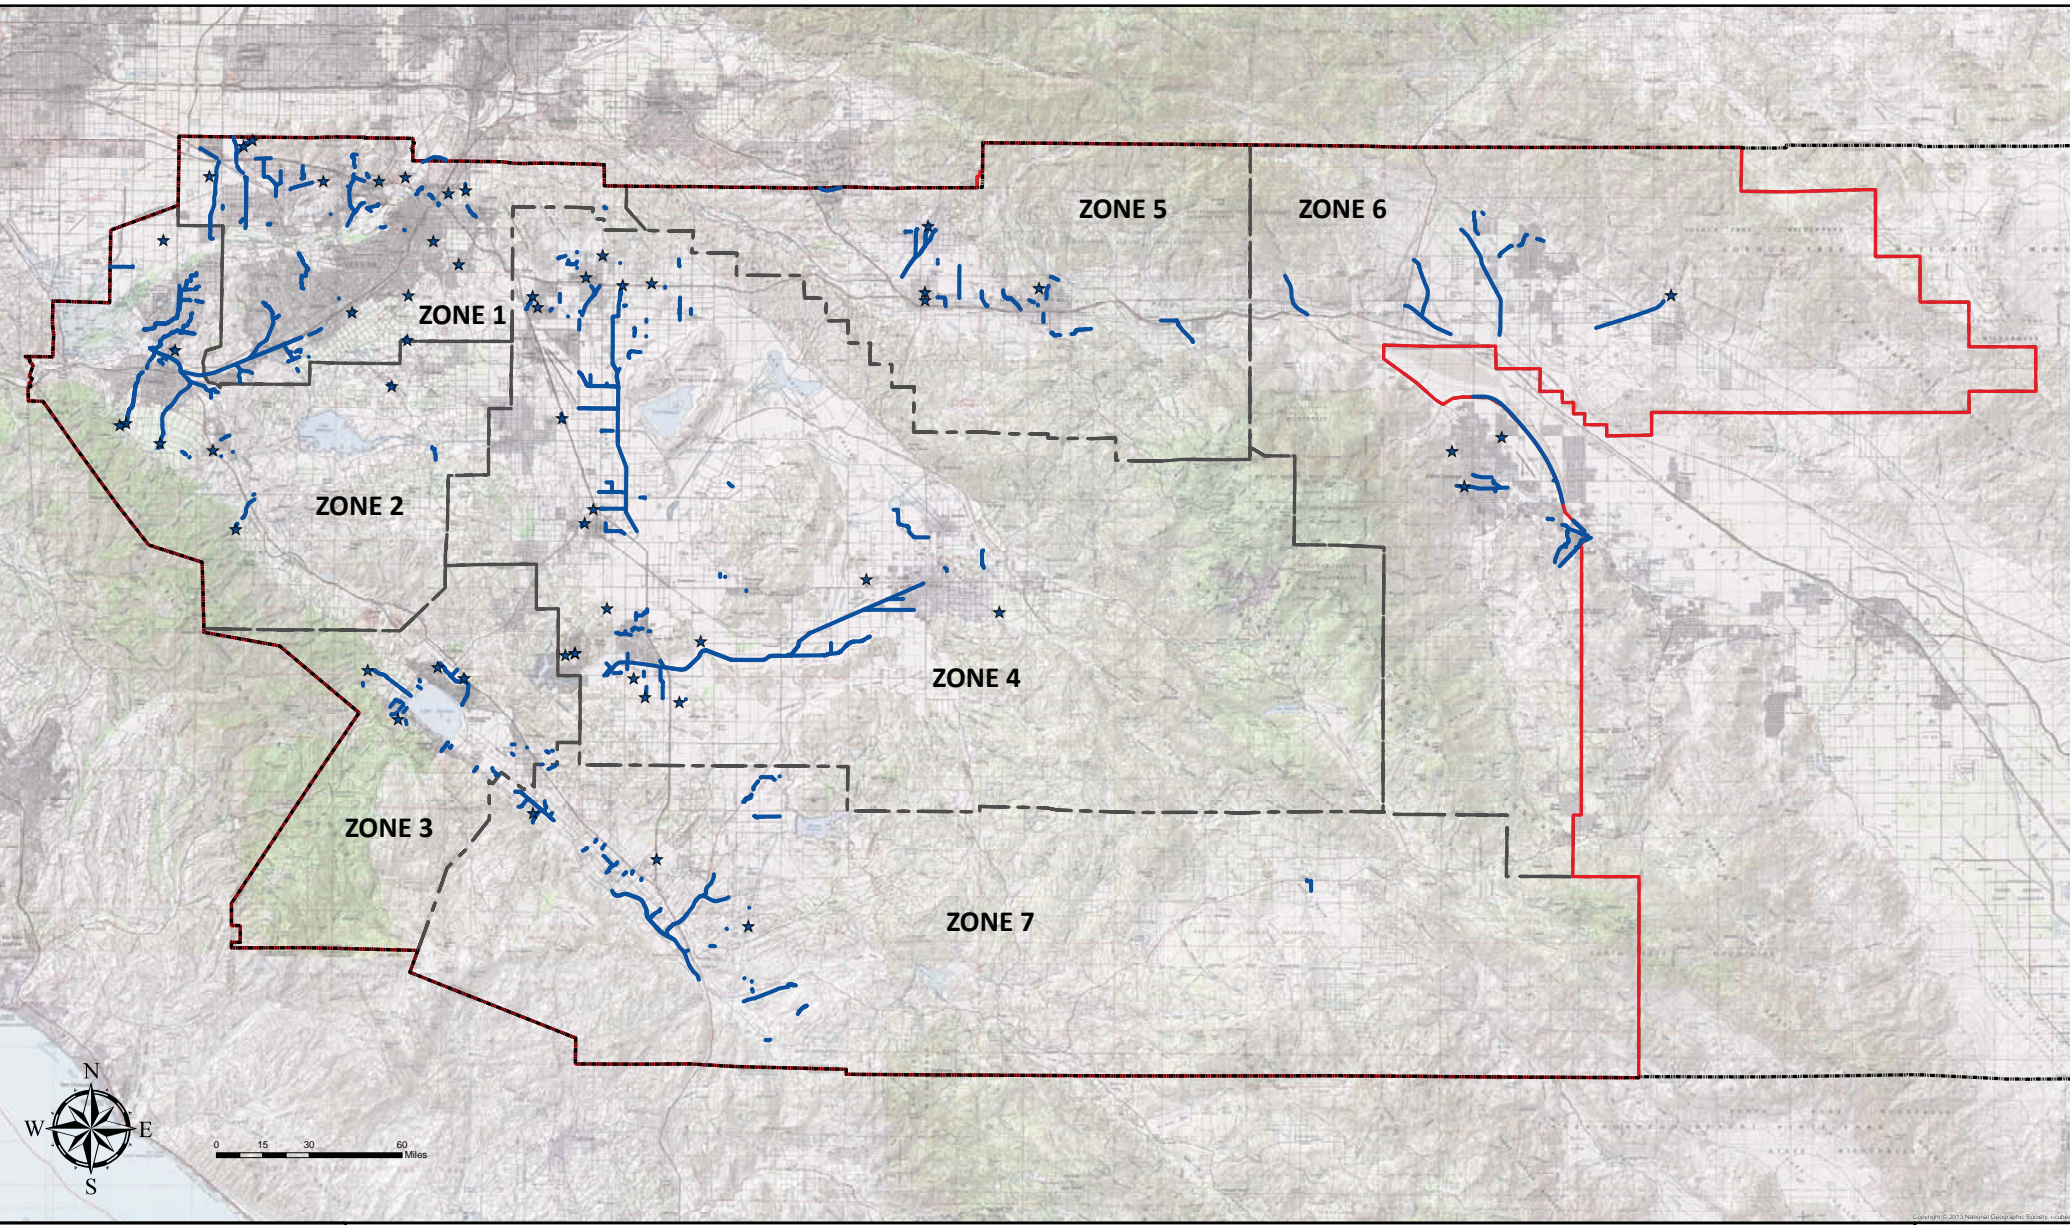

(This page intentionally left blank)

- Legend**
- ★ Basins, Dams
 - Channels, Levees, Outlets/Inlets
 - - - RIVERSIDE COUNTY BOUNDARY
 - ▭ DISTRICT JURISDICTIONAL BOUNDARY

RIVERSIDE COUNTY FLOOD CONTROL & WATER CONSERVATION DISTRICT
FLOOD CONTROL FACILITIES MAINTENANCE PROGRAM
RGP-99 REGIONAL LOCATION MAP

Legend

- San Diego Ambrosia
- Nevins Barberry
- Thread-Leaved Brodiaea
- Quino Checkerspot Butterfly
- Vail Lake Ceanothus
- SW Willow Flycatcher
- Mountain Yellow-Legged Frog
- Coastal CA Gnatcatcher
- Casey's June Beetle
- San Bernardino Kangaroo Rat
- Coachella Valley Fringe-Toed Lizard
- Coachella Valley Milk-Vetch
- Spreading Navarretia
- Munz's Onion
- Peninsular Bighorn Sheep
- Razorback Sucker
- Santa Ana Sucker
- Arroyo Toad
- Desert Tortoise
- Least Bell's Vireo
- ★ Basins, Dams
- Channels, Levees, Outlets/Inlets

Legend

- San Diego Ambrosia
- Nevins Barberry
- Thread-Leaved Brodiaea
- Quino Checkerspot Butterfly
- Vail Lake Ceanothus
- SW Willow Flycatcher
- Mountain Yellow-Legged Frog
- Coastal CA Gnatcatcher
- Casey's June Beetle
- San Bernardino Kangaroo Rat
- Coachella Valley Fringe-Toed Lizard
- Coachella Valley Milk-Vetch
- Spreading Navarretia
- Munz's Onion
- Peninsular Bighorn Sheep
- Razorback Sucker
- Santa Ana Sucker
- Arroyo Toad
- Desert Tortoise
- Least Bell's Vireo
- Basins, Dams
- Channels, Levees, Outlets/Inlets