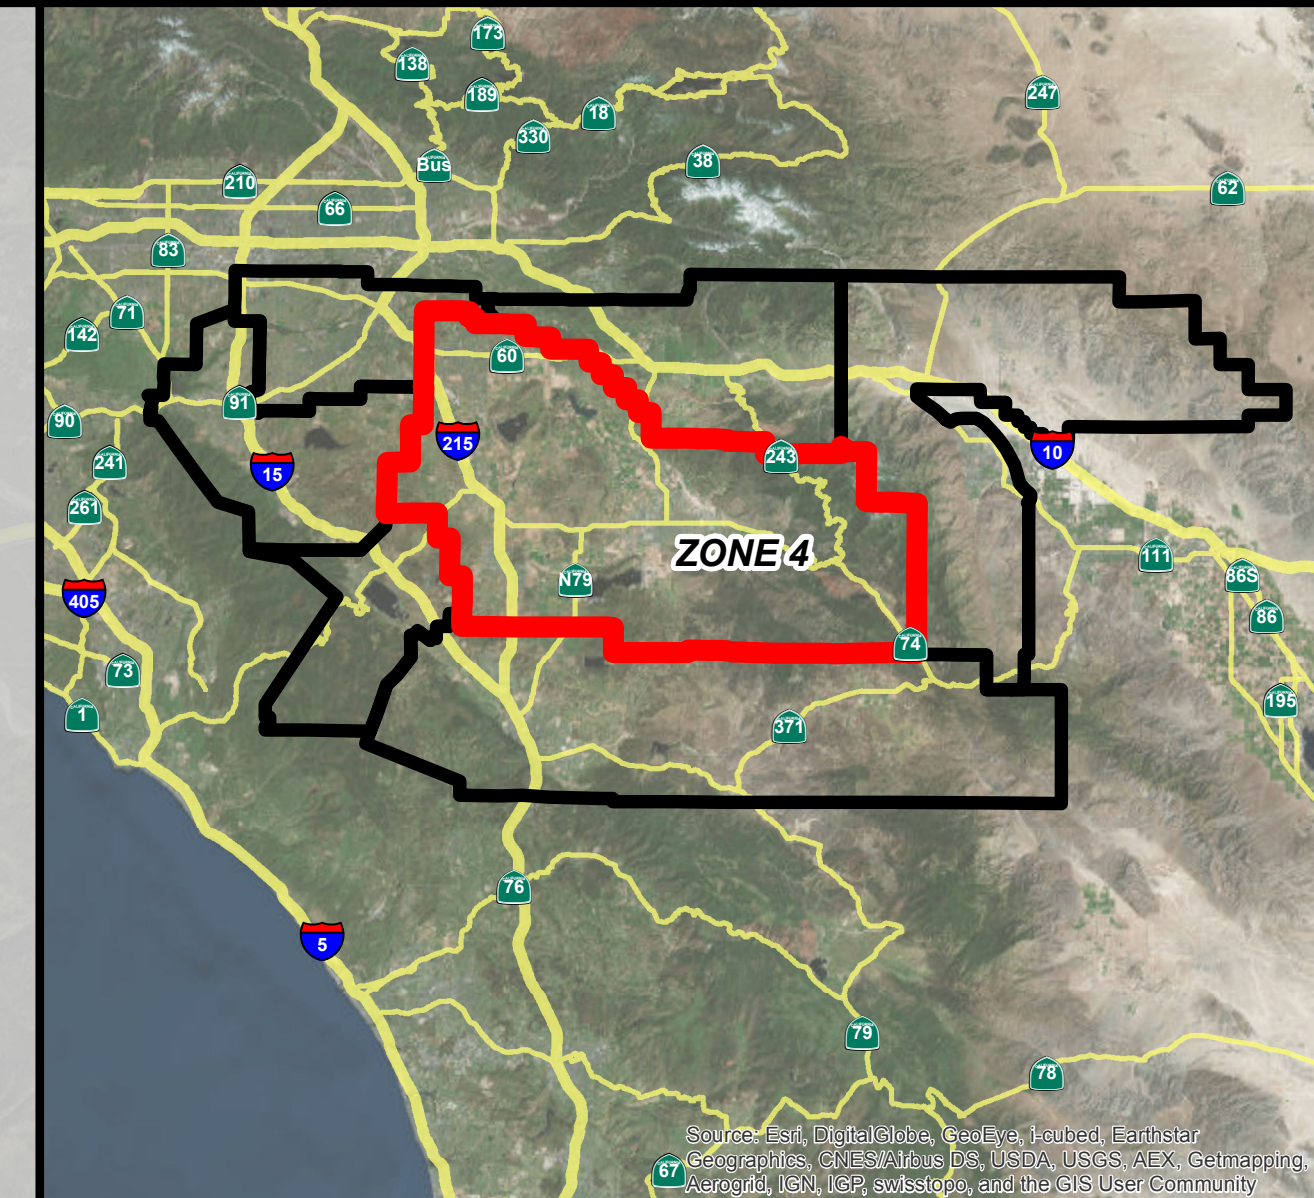

Legend

- San Diego Ambrosia
- Nevins Barberry
- Thread-Leaved Brodiaea
- Quino Checkerspot Butterfly
- Vail Lake Ceanothus
- SW Willow Flycatcher
- Mountain Yellow-Legged Frog
- Coastal CA Gnatcatcher
- Casey's June Beetle
- San Bernardino Kangaroo Rat
- Coachella Valley Fringe-Toed Lizard
- Coachella Valley Milk-Vetch
- Spreading Navarretia
- Munz's Onion
- Peninsular Bighorn Sheep
- Razorback Sucker
- Santa Ana Sucker
- Arroyo Toad
- Desert Tortoise
- Least Bell's Vireo
- ★ Basins, Dams
- Channels, Levees, Outlets/Inlets