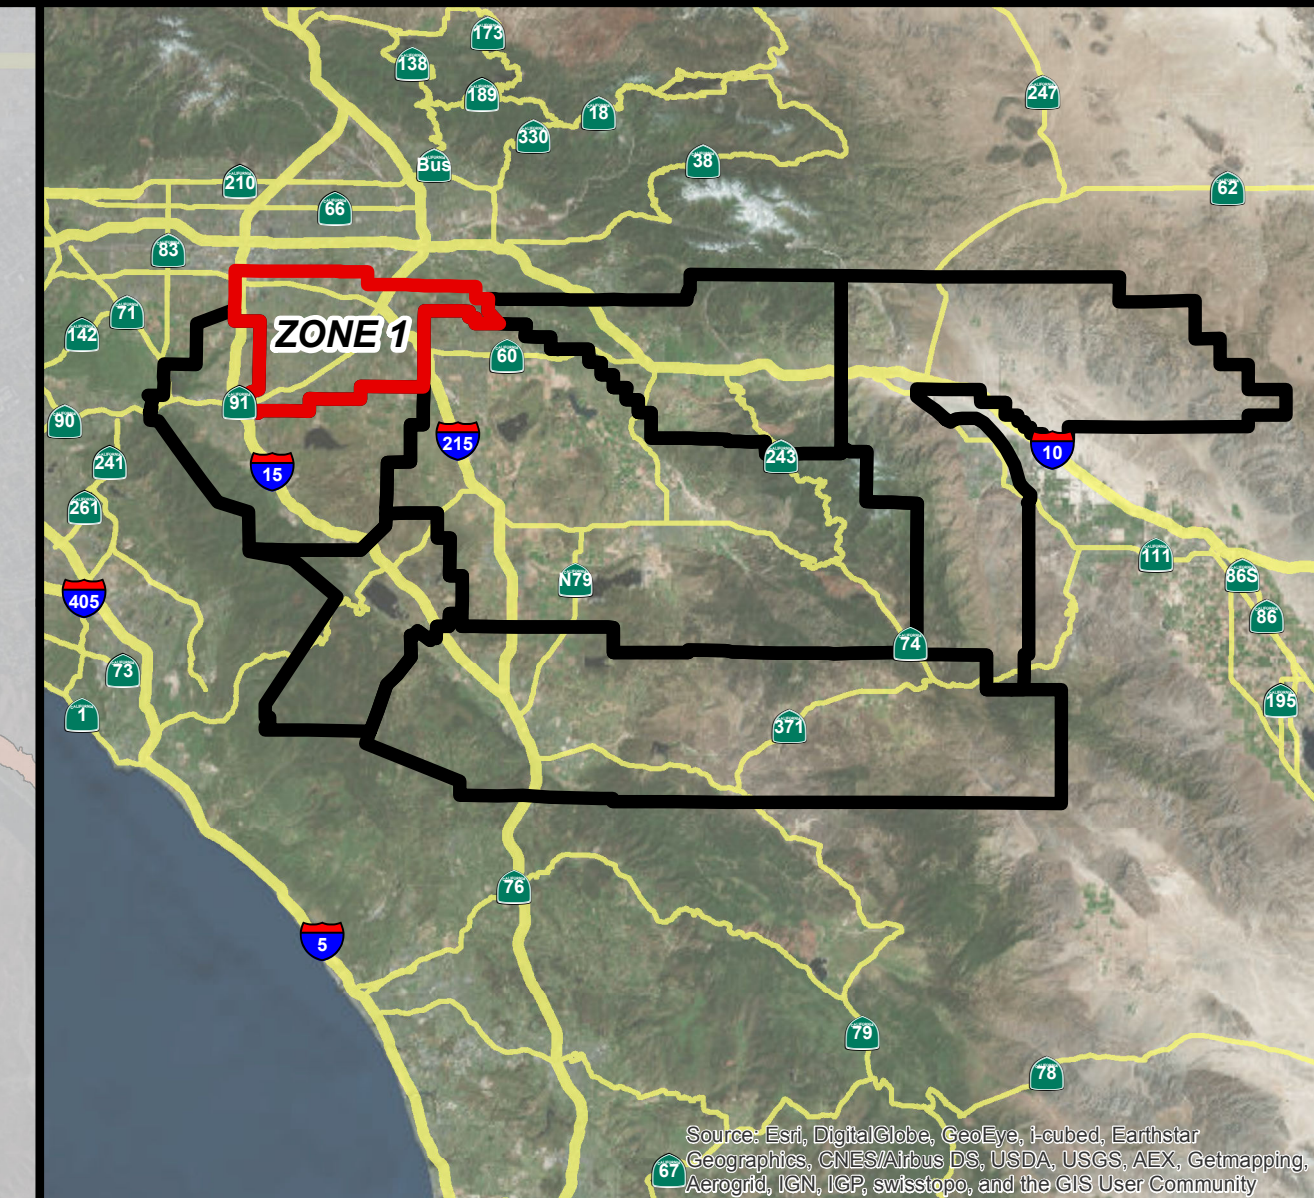

Legend

- San Diego Ambrosia
- Nevins Barberry
- Thread-Leaved Brodiaea
- Quino Checkerspot Butterfly
- Vail Lake Ceanothus
- SW Willow Flycatcher
- Mountain Yellow-Legged Frog
- Coastal CA Gnatcatcher
- Casey's June Beetle
- San Bernardino Kangaroo Rat
- Coachella Valley Fringe-Toed Lizard
- Coachella Valley Milk-Vetch
- Spreading Navarretia
- Munz's Onion
- Peninsular Bighorn Sheep
- Razorback Sucker
- Santa Ana Sucker
- Arroyo Toad
- Desert Tortoise
- Least Bell's Vireo
- ★ Basins, Dams
- Channels, Levees, Outlets/Inlets

RIVERSIDE COUNTY FLOOD CONTROL & WATER CONSERVATION DISTRICT
ZONE 1
REGIONAL GENERAL PERMIT 99