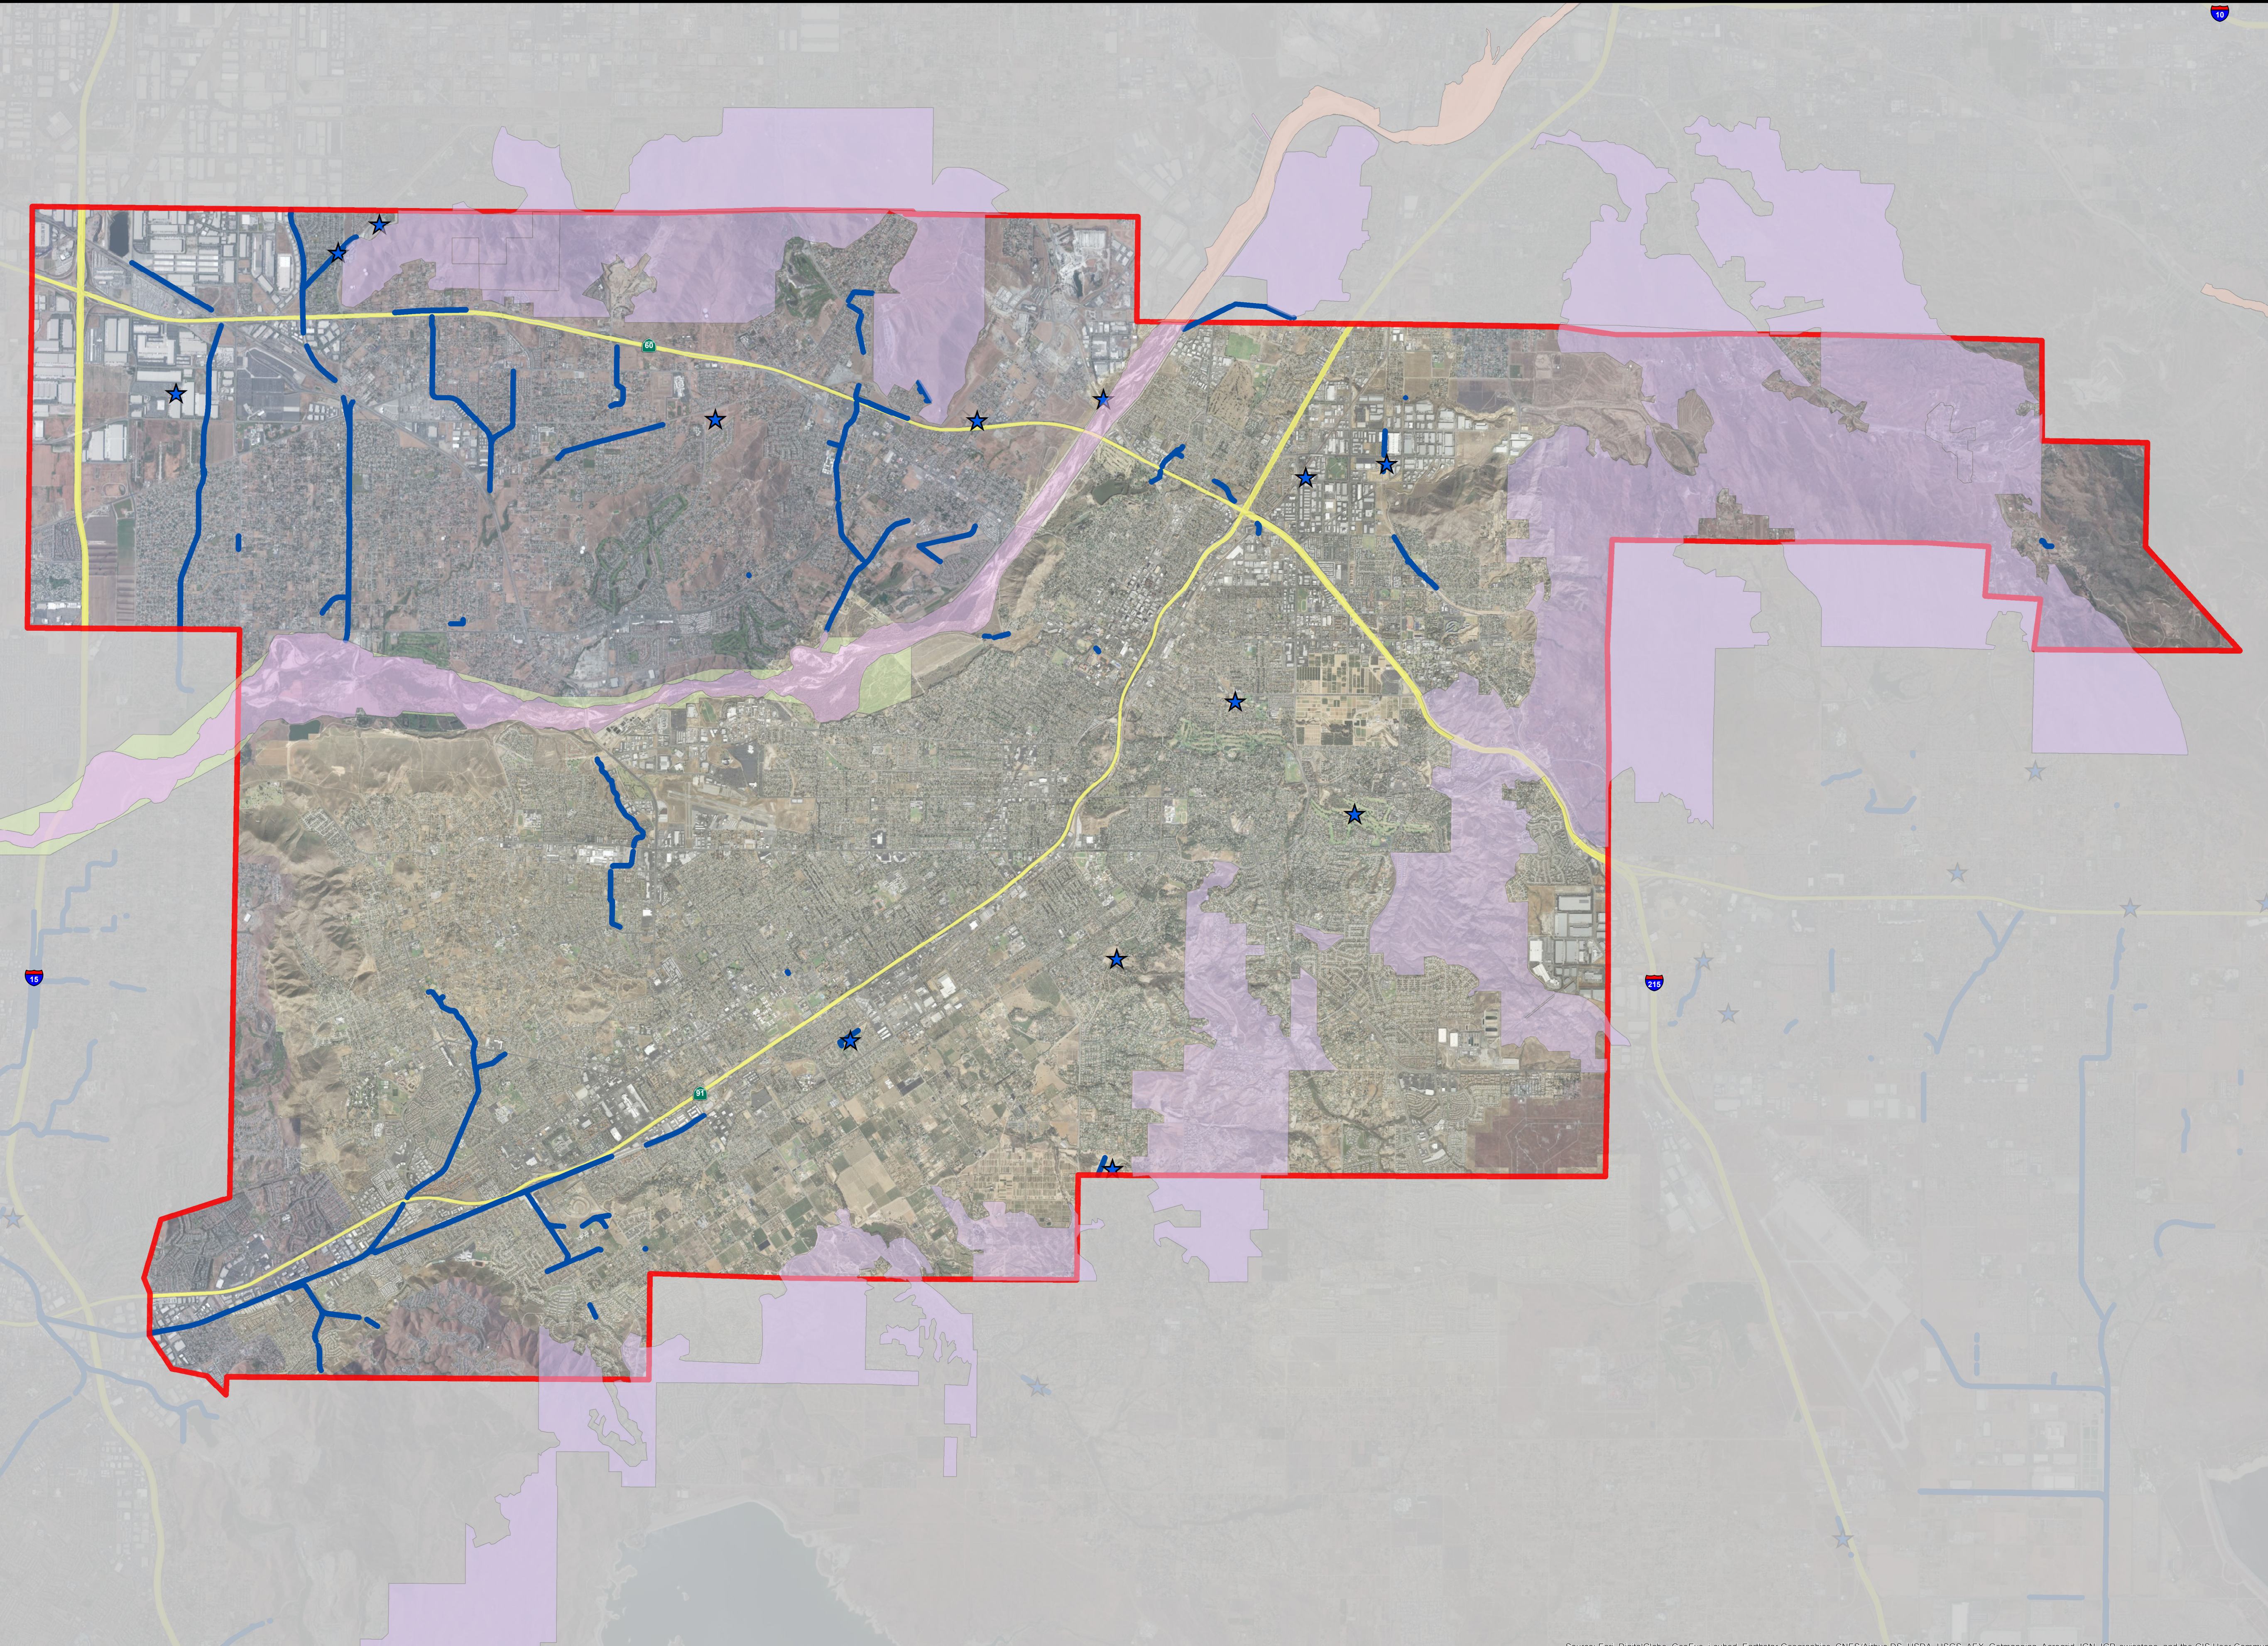

Legend

- San Diego Ambrosia
- Nevins Barberry
- Thread-Leaved Brodiaea
- Quino Checkerspot Butterfly
- Vail Lake Ceanothus
- SW Willow Flycatcher
- Mountain Yellow-Legged Frog
- Coastal CA Gnatcatcher
- Casey's June Beetle
- San Bernardino Kangaroo Rat
- Coachella Valley Fringe-Toed Lizard
- Coachella Valley Milk-Vetch
- Spreading Navarretia
- Munz's Onion
- Peninsular Bighorn Sheep
- Razorback Sucker
- Santa Ana Sucker
- Arroyo Toad
- Desert Tortoise
- Least Bell's Vireo
- ★ Basins, Dams
- Channels, Levees, Outlets/Inlets

RIVERSIDE COUNTY FLOOD CONTROL & WATER CONSERVATION DISTRICT
ZONE 1
REGIONAL GENERAL PERMIT 99