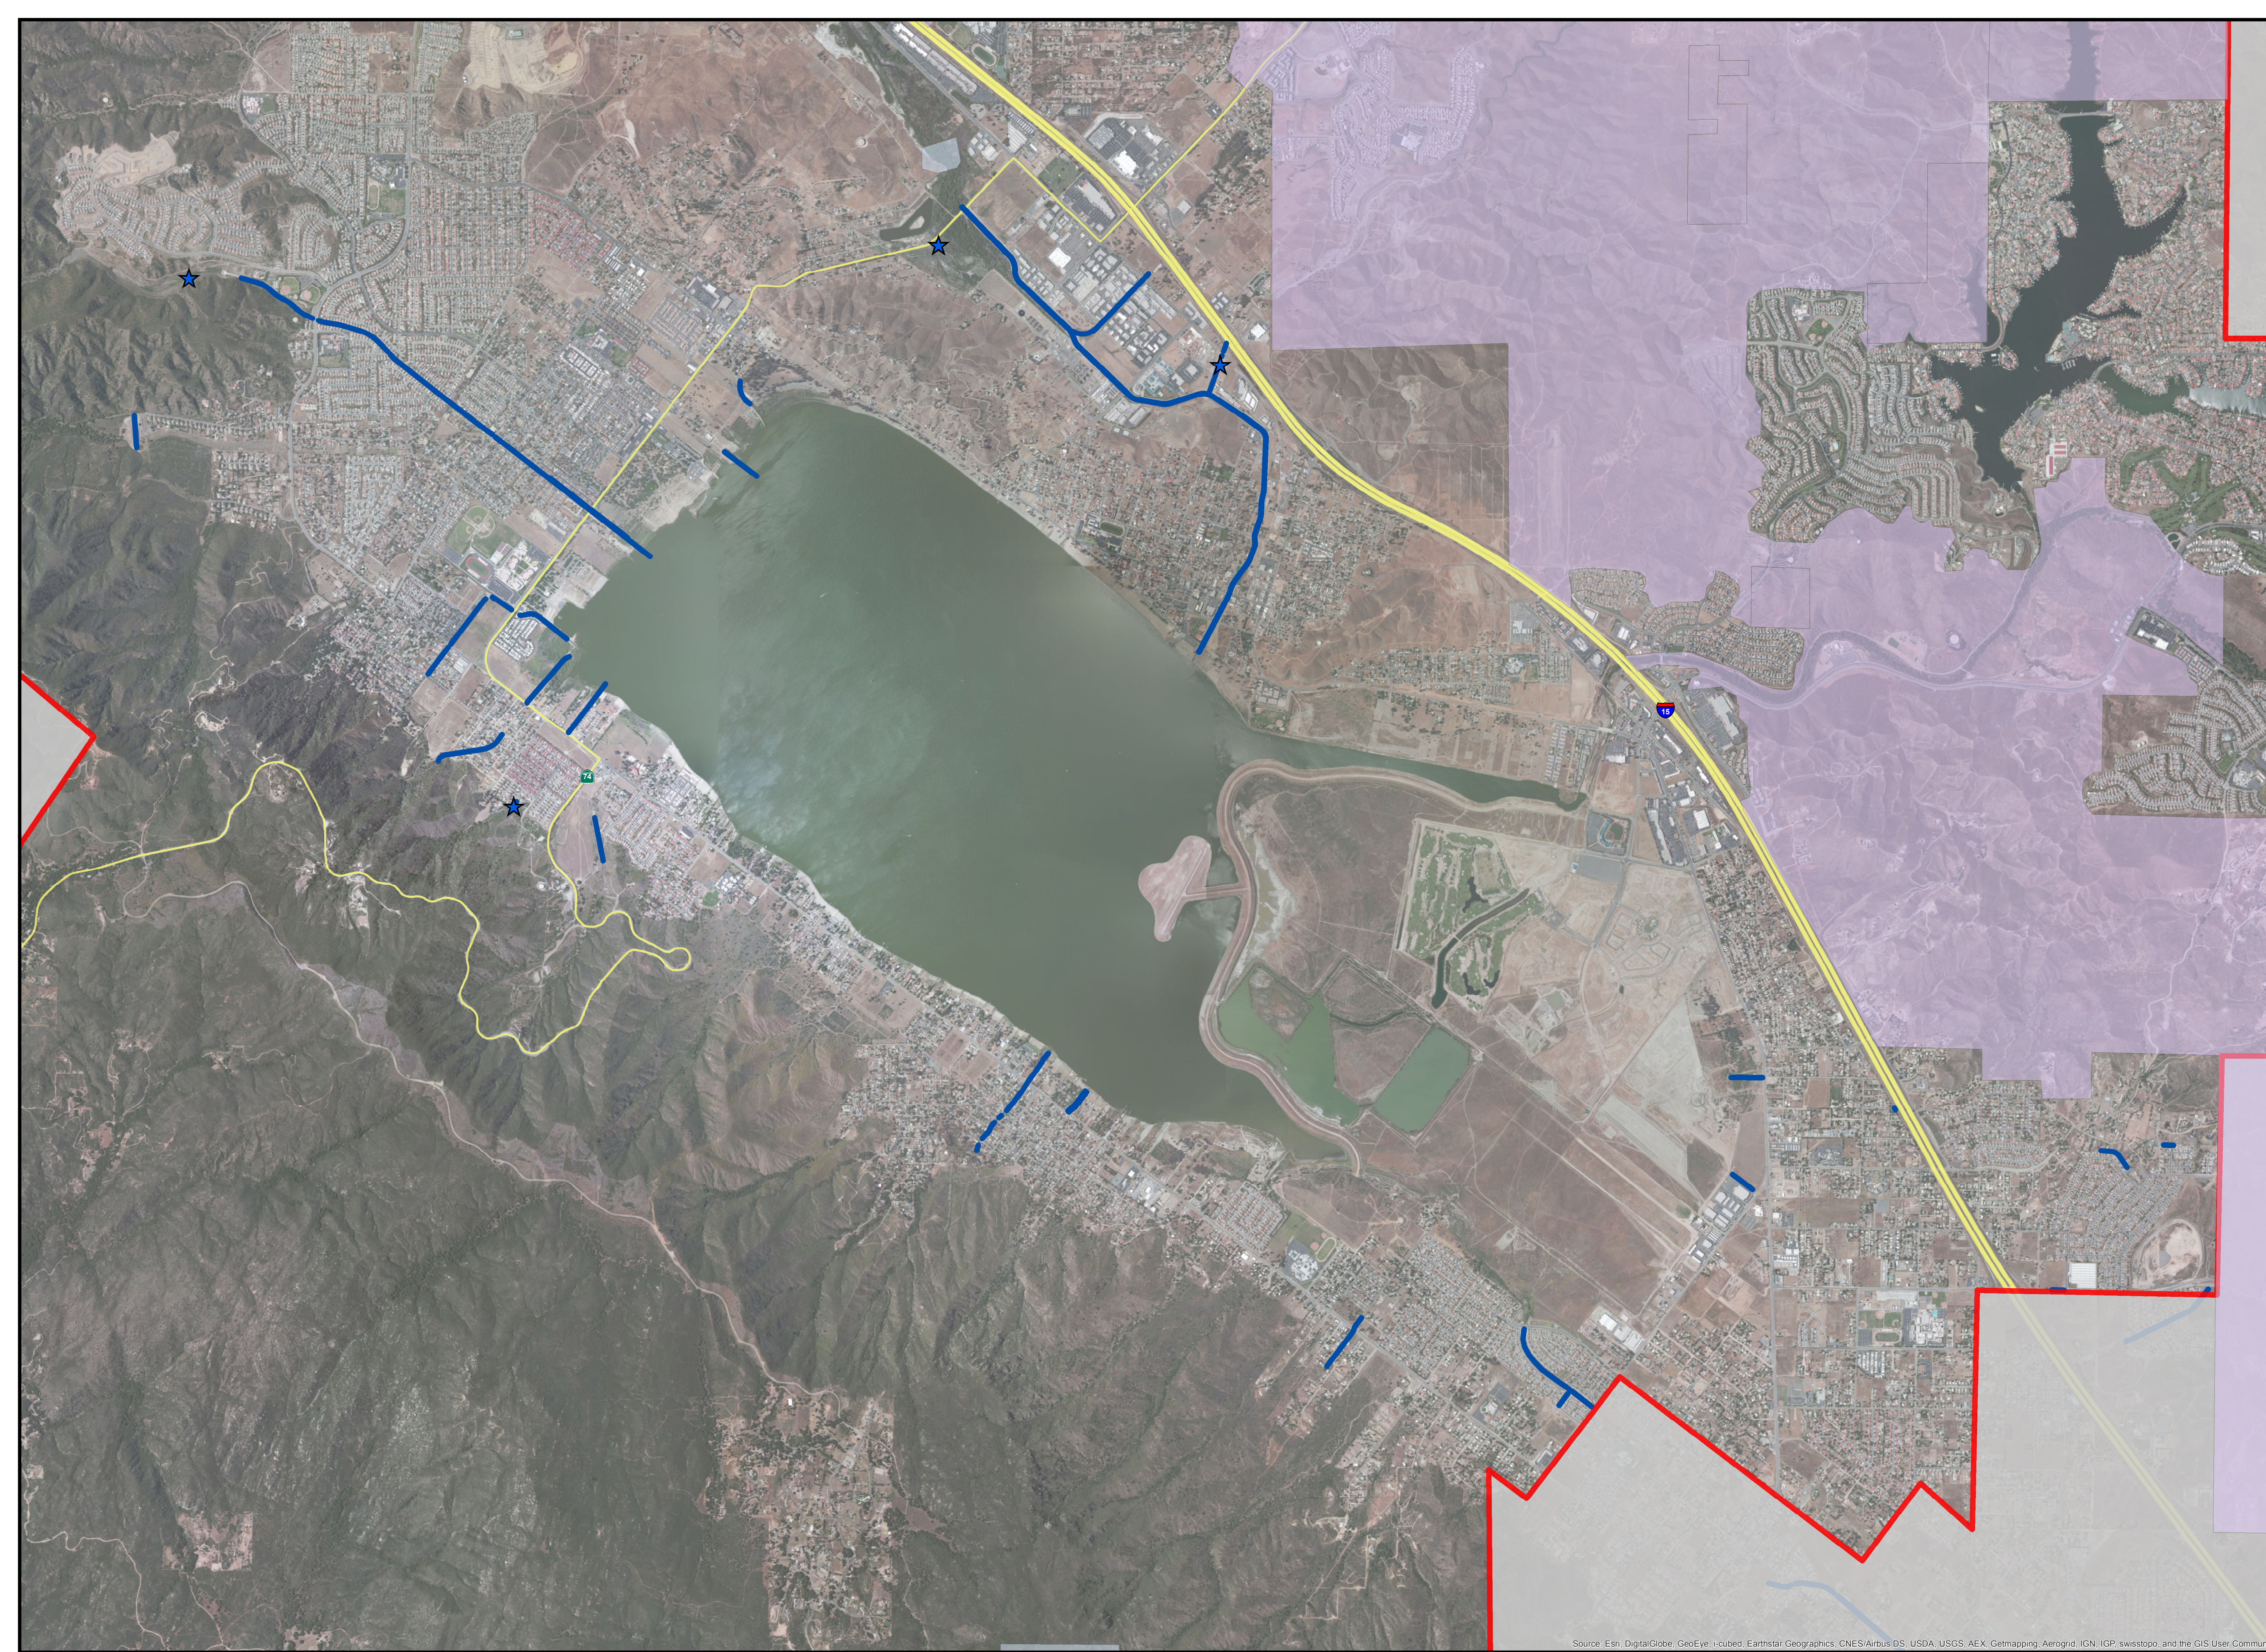

Legend

- San Diego Ambrosia
- Nevins Barberry
- Thread-Leaved Brodiaea
- Quino Checkerspot Butterfly
- Vail Lake Ceanothus
- SW Willow Flycatcher
- Mountain Yellow-Legged Frog
- Coastal CA Gnatcatcher
- Casey's June Beetle
- San Bernardino Kangaroo Rat
- Coachella Valley Fringe-Toed Lizard
- Coachella Valley Milk-Vetch
- Spreading Navarretia
- Munz's Onion
- Peninsular Bighorn Sheep
- Razorback Sucker
- Santa Ana Sucker
- Arroyo Toad
- Desert Tortoise
- Least Bell's Vireo
- Basins, Dams
- Channels, Levees, Outlets/Inlets

RIVERSIDE COUNTY FLOOD CONTROL & WATER CONSERVATION DISTRICT
ZONE 3
REGIONAL GENERAL PERMIT 99