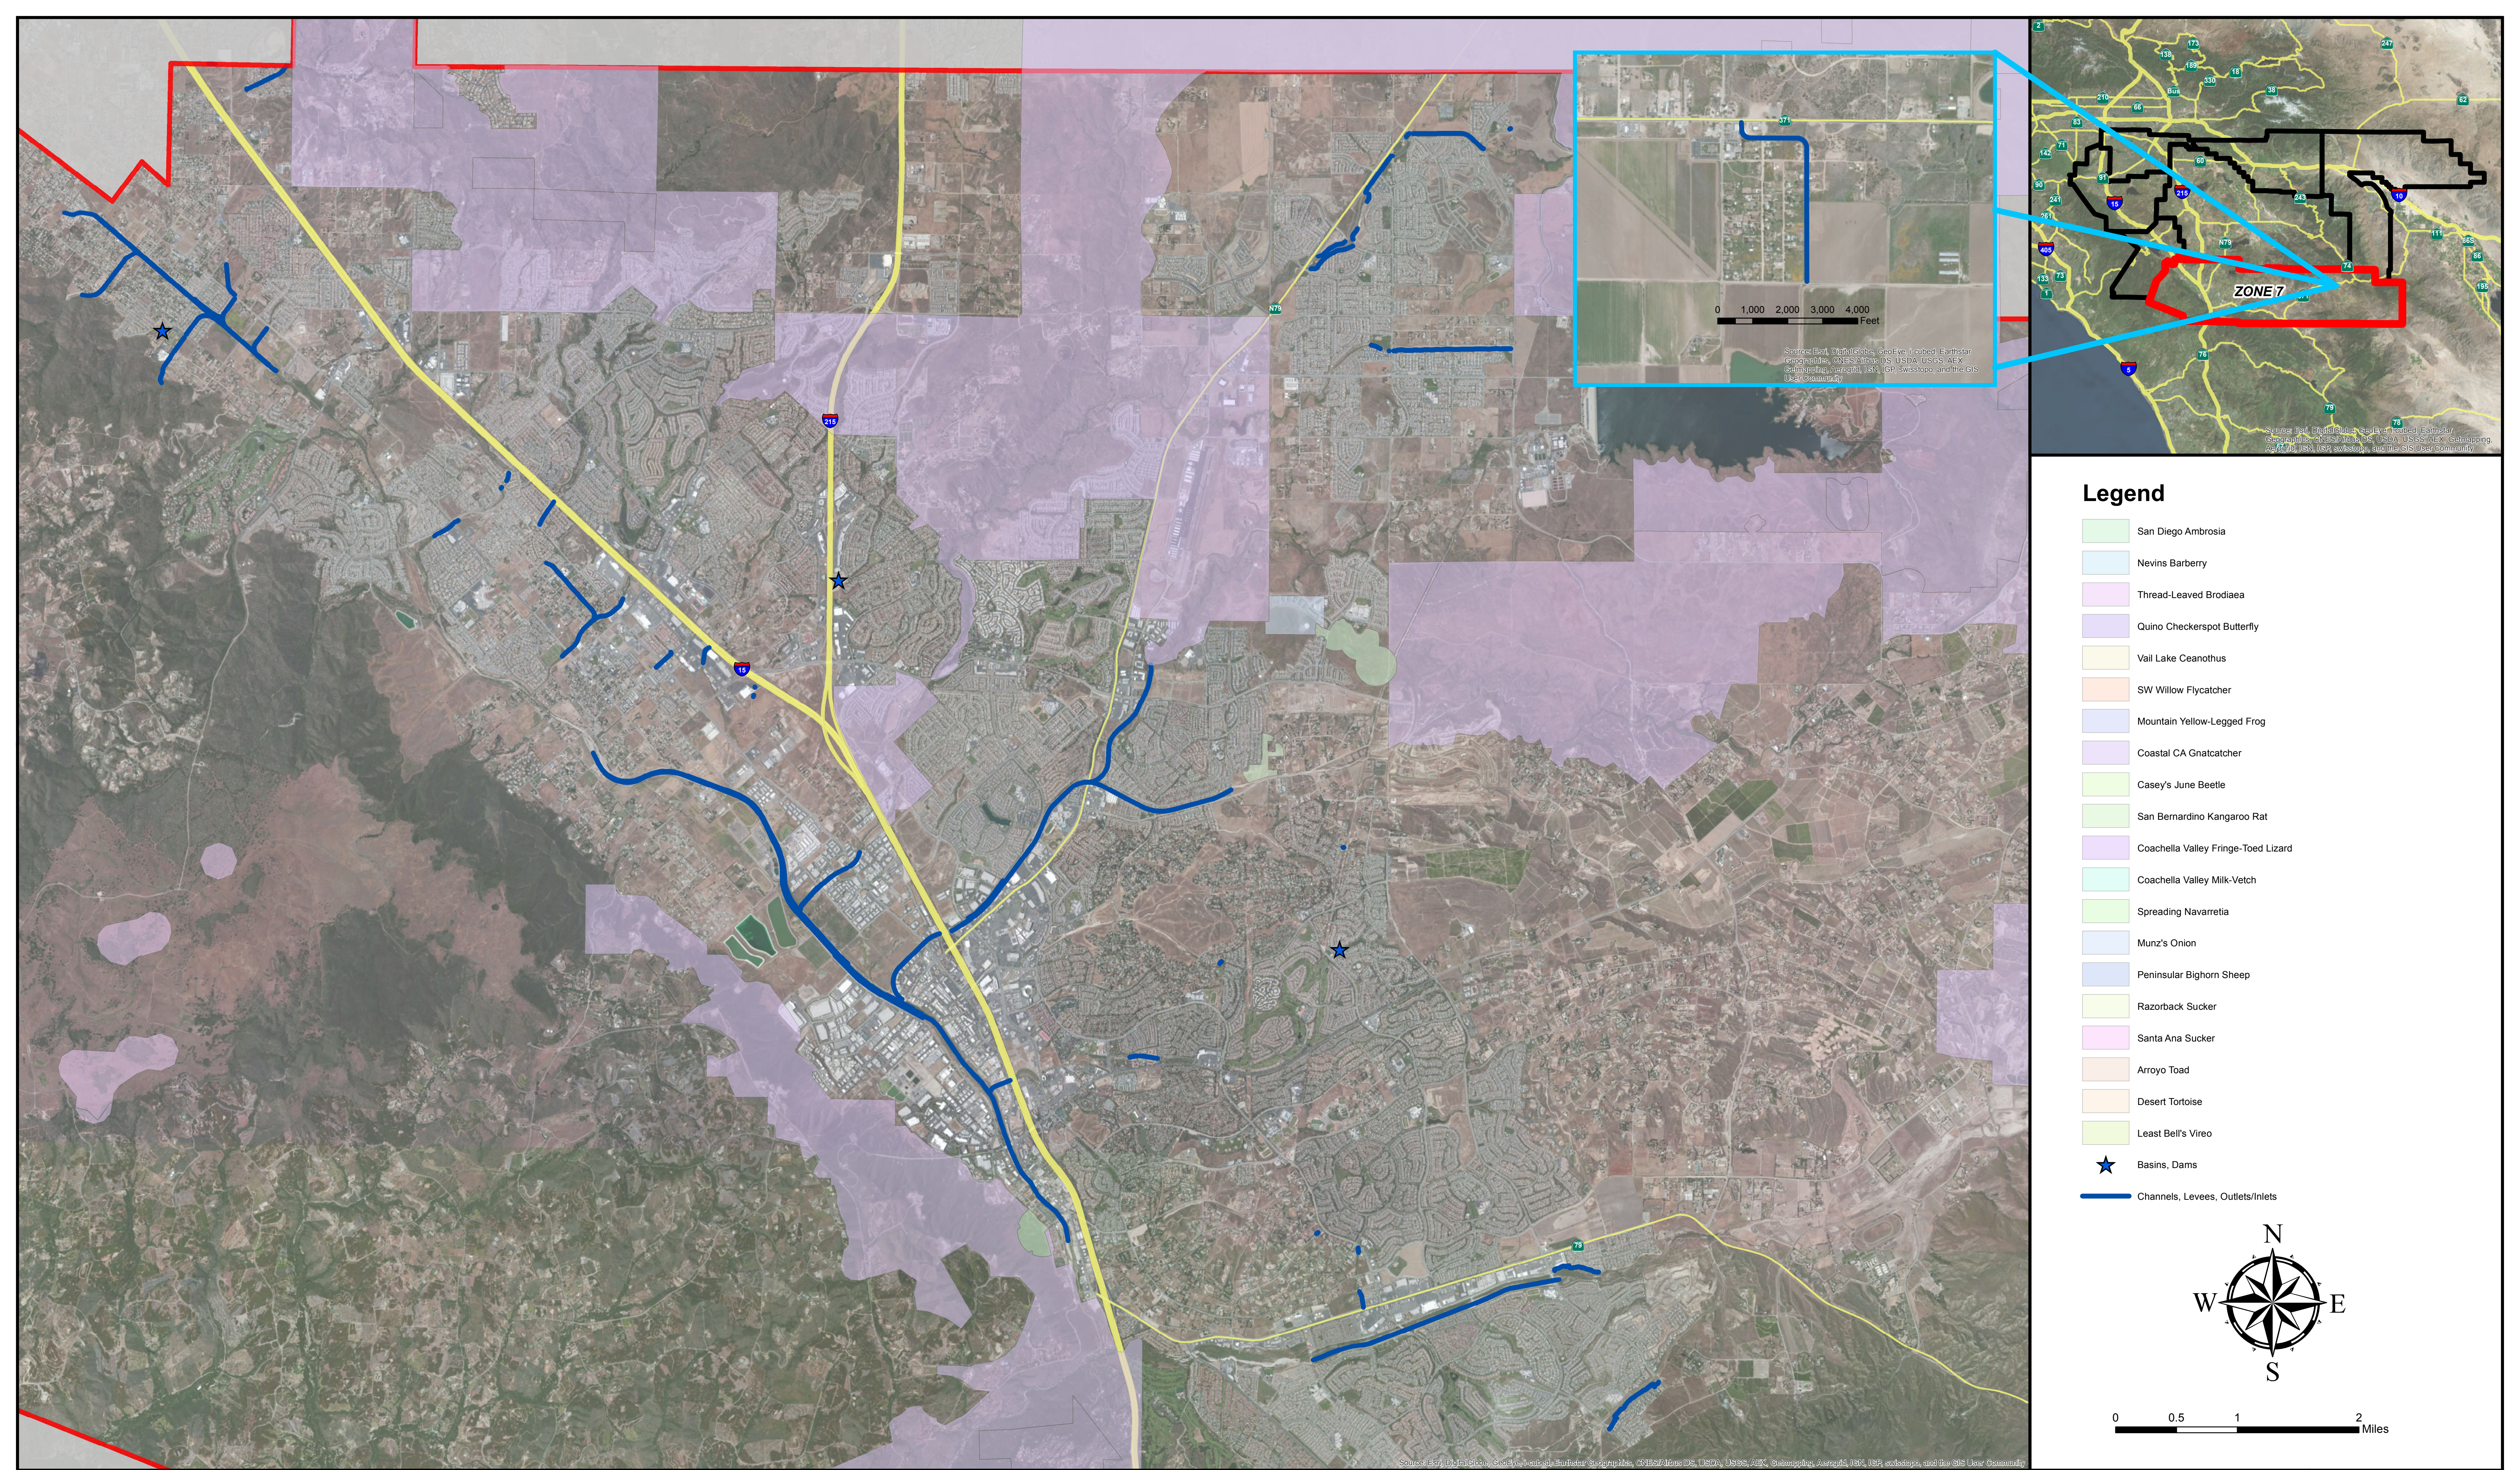

RIVERSIDE COUNTY FLOOD CONTROL & WATER CONSERVATION DISTRICT
ZONE 7
REGIONAL GENERAL PERMIT 99