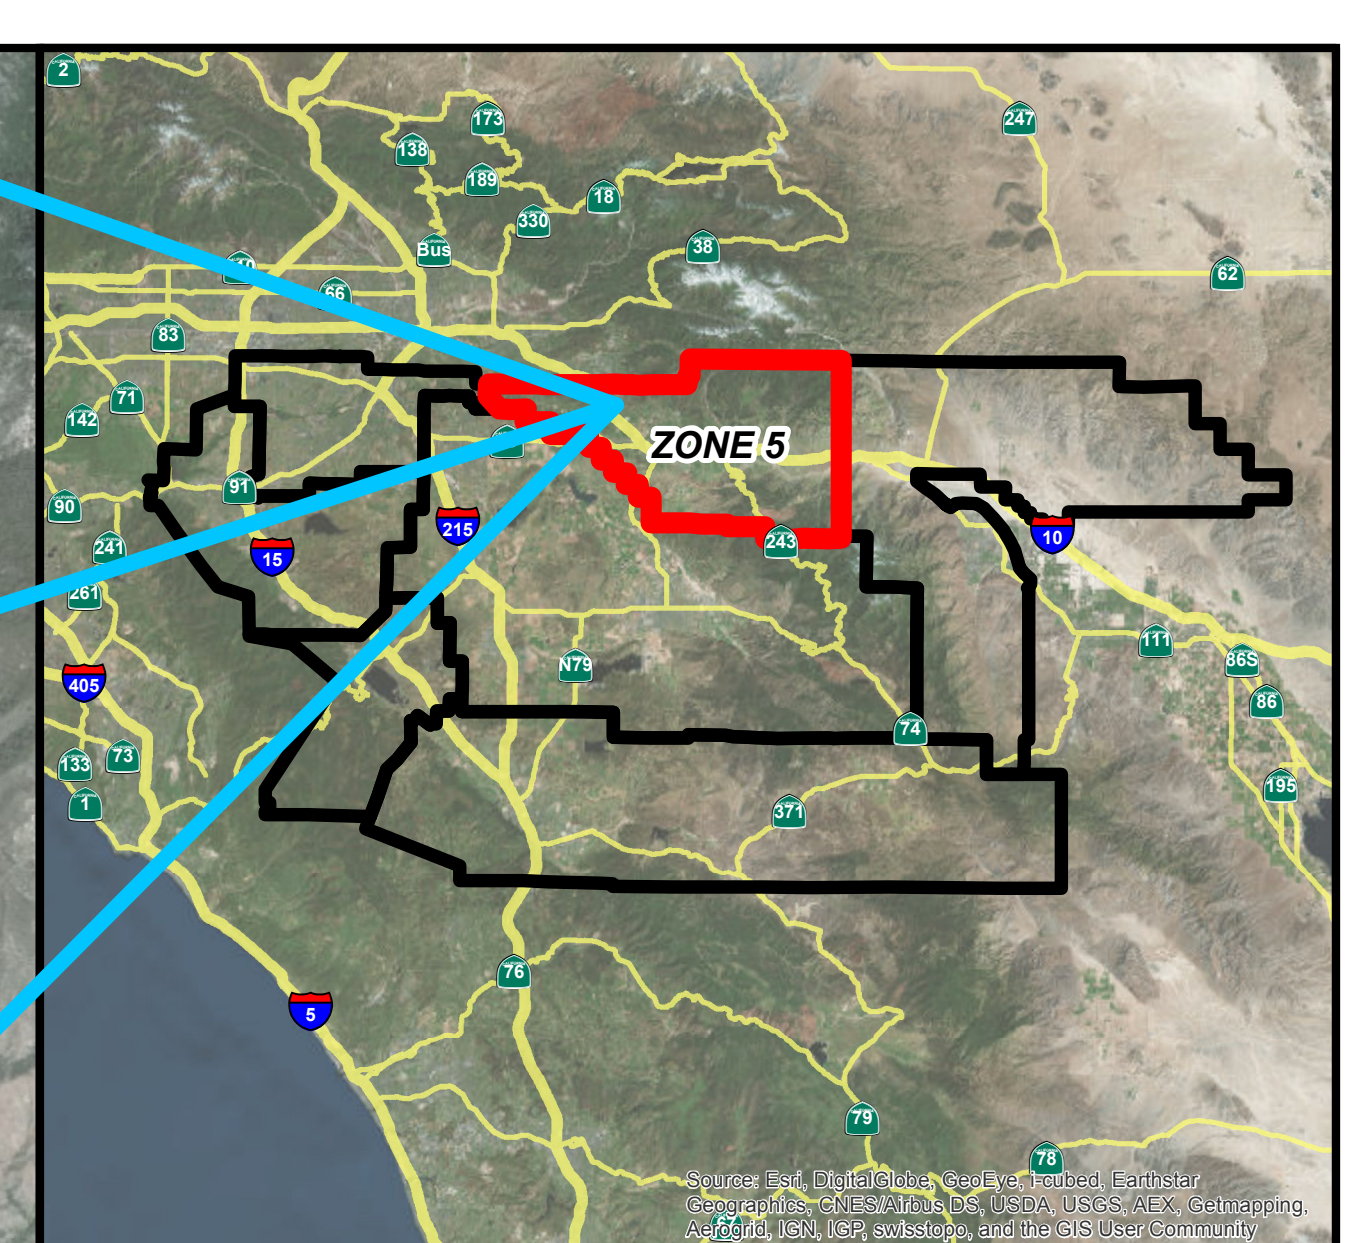

RIVERSIDE COUNTY FLOOD CONTROL & WATER CONSERVATION DISTRICT
ZONE 2
REGIONAL GENERAL PERMIT 99

Legend

- San Diego Ambrosia
- Nevins Barberry
- Thread-Leaved Brodiaea
- Quino Checkerspot Butterfly
- Vail Lake Ceanothus
- SW Willow Flycatcher
- Mountain Yellow-Legged Frog
- Coastal CA Gnatcatcher
- Casey's June Beetle
- San Bernardino Kangaroo Rat
- Coachella Valley Fringe-Toed Lizard
- Coachella Valley Milk-Vetch
- Spreading Navarretia
- Munz's Onion
- Peninsular Bighorn Sheep
- Razorback Sucker
- Santa Ana Sucker
- Arroyo Toad
- Desert Tortoise
- Least Bell's Vireo
- Basins, Dams
- Channels, Levees, Outlets/Inlets

Legend

- San Diego Ambrosia
- Nevins Barberry
- Thread-Leaved Brodiaea
- Quino Checkerspot Butterfly
- Vail Lake Ceanothus
- SW Willow Flycatcher
- Mountain Yellow-Legged Frog
- Coastal CA Gnatcatcher
- Casey's June Beetle
- San Bernardino Kangaroo Rat
- Coachella Valley Fringe-Toed Lizard
- Coachella Valley Milk-Vetch
- Spreading Navarretia
- Munz's Onion
- Peninsular Bighorn Sheep
- Razorback Sucker
- Santa Ana Sucker
- Arroyo Toad
- Desert Tortoise
- Least Bell's Vireo
- ★ Basins, Dams
- Channels, Levees, Outlets/Inlets

RIVERSIDE COUNTY FLOOD CONTROL & WATER CONSERVATION DISTRICT
ZONE 4
REGIONAL GENERAL PERMIT 99

Legend

- San Diego Ambrosia
- Nevins Barbary
- Thread-Leaved Brodiaea
- Quino Checkerspot Butterfly
- Vail Lake Ceanothus
- SW Willow Flycatcher
- Mountain Yellow-Legged Frog
- Coastal CA Gnatcatcher
- Casey's June Beetle
- San Bernardino Kangaroo Rat
- Coachella Valley Fringe-Toed Lizard
- Coachella Valley Milk-Vetch
- Spreading Navarretia
- Munz's Onion
- Peninsular Bighorn Sheep
- Razorback Sucker
- Santa Ana Sucker
- Arroyo Toad
- Desert Tortoise
- Least Bell's Vireo
- Basins, Dams
- Channels, Levees, Outlets/Inlets