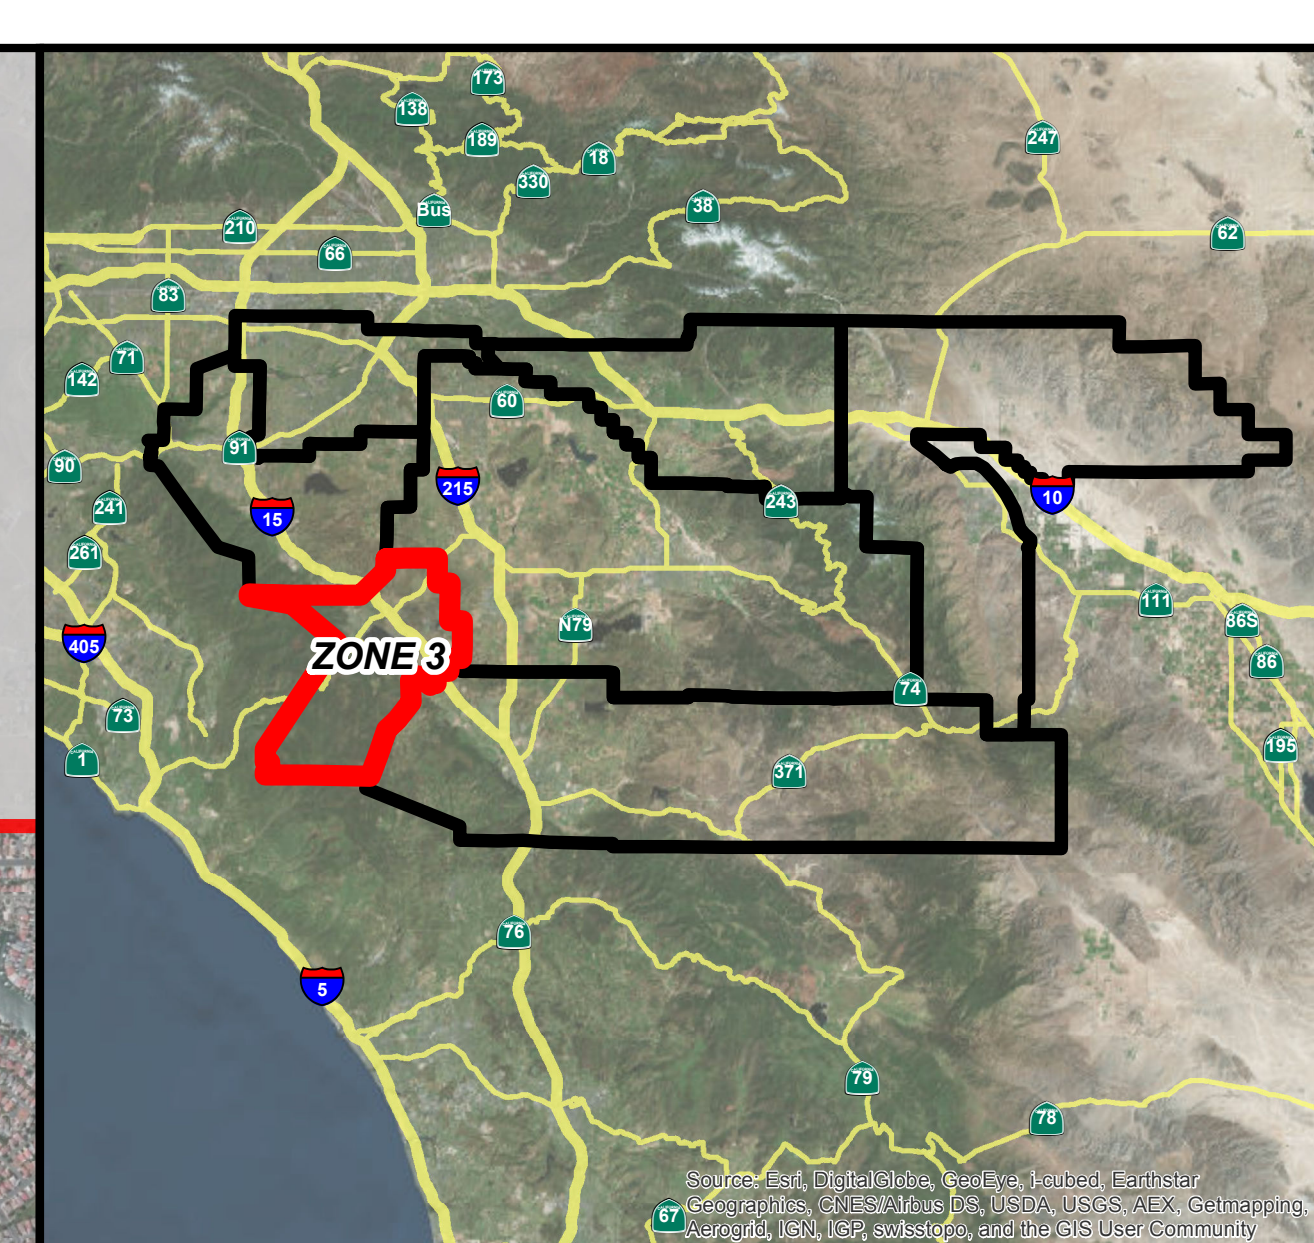

Legend

- San Diego Ambrosia
- Nevins Barberry
- Thread-Leaved Brodiaea
- Quino Checkerspot Butterfly
- Vail Lake Ceanothus
- SW Willow Flycatcher
- Mountain Yellow-Legged Frog
- Coastal CA Gnatcatcher
- Casey's June Beetle
- San Bernardino Kangaroo Rat
- Coachella Valley Fringe-Toed Lizard
- Coachella Valley Milk-Vetch
- Spreading Navarretia
- Munz's Onion
- Peninsular Bighorn Sheep
- Razorback Sucker
- Santa Ana Sucker
- Arroyo Toad
- Desert Tortoise
- Least Bell's Vireo
- Basins, Dams
- Channels, Levees, Outlets/Inlets

RIVERSIDE COUNTY FLOOD CONTROL & WATER CONSERVATION DISTRICT
ZONE 3
REGIONAL GENERAL PERMIT 99