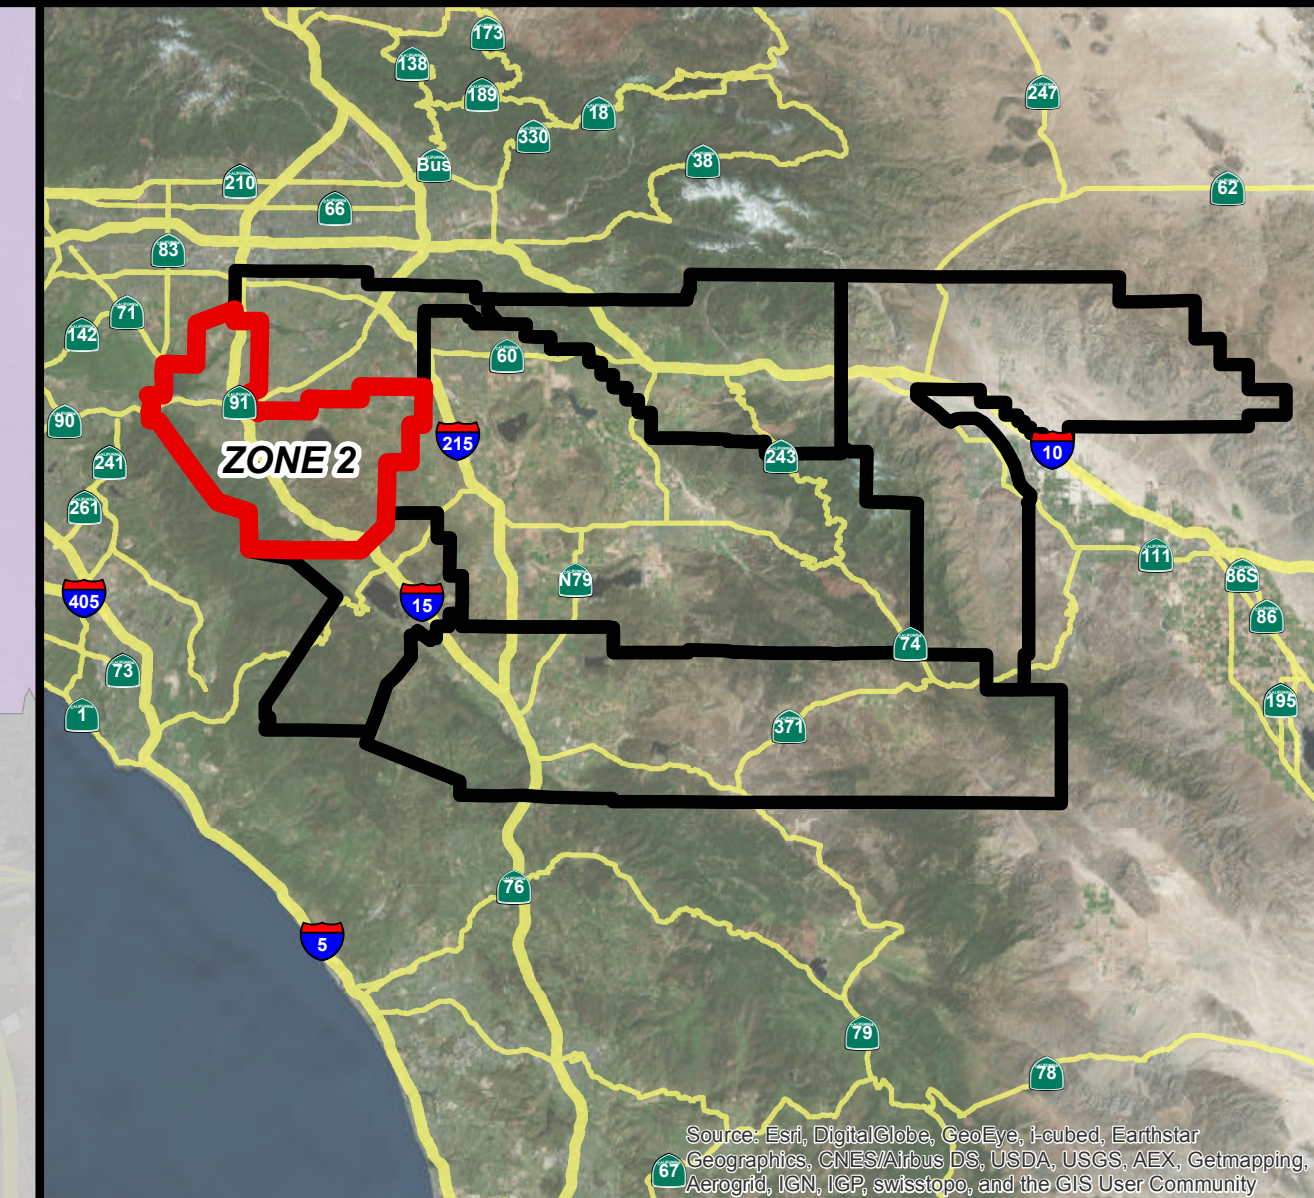

(This page intentionally left blank)

- Legend**
- ★ Basins, Dams
 - Channels, Levees, Outlets/Inlets
 - - - RIVERSIDE COUNTY BOUNDARY
 - ▭ DISTRICT JURISDICTIONAL BOUNDARY

RIVERSIDE COUNTY FLOOD CONTROL & WATER CONSERVATION DISTRICT
FLOOD CONTROL FACILITIES MAINTENANCE PROGRAM
RGP-99 REGIONAL LOCATION MAP

Legend

- San Diego Ambrosia
- Nevins Barberry
- Thread-Leaved Brodiaea
- Quino Checkerspot Butterfly
- Vail Lake Ceanothus
- SW Willow Flycatcher
- Mountain Yellow-Legged Frog
- Coastal CA Gnatcatcher
- Casey's June Beetle
- San Bernardino Kangaroo Rat
- Coachella Valley Fringe-Toed Lizard
- Coachella Valley Milk-Vetch
- Spreading Navarretia
- Munz's Onion
- Peninsular Bighorn Sheep
- Razorback Sucker
- Santa Ana Sucker
- Arroyo Toad
- Desert Tortoise
- Least Bell's Vireo
- ★ Basins, Dams
- Channels, Levees, Outlets/Inlets

Source: Esri, DigitalGlobe, GeoEye, Earthstar Geographics, CNES/Airbus DS, USDA, USGS, AEX, Getmapping, Aerogrid, IGN, IGP, swisstopo, and the GIS User Community

RIVERSIDE COUNTY FLOOD CONTROL & WATER CONSERVATION DISTRICT
ZONE 1
REGIONAL GENERAL PERMIT 99

Legend

- San Diego Ambrosia
- Nevins Barberry
- Thread-Leaved Brodiaea
- Quino Checkerspot Butterfly
- Vail Lake Ceanothus
- SW Willow Flycatcher
- Mountain Yellow-Legged Frog
- Coastal CA Gnatcatcher
- Casey's June Beetle
- San Bernardino Kangaroo Rat
- Coachella Valley Fringe-Toed Lizard
- Coachella Valley Milk-Vetch
- Spreading Navarretia
- Munz's Onion
- Peninsular Bighorn Sheep
- Razorback Sucker
- Santa Ana Sucker
- Arroyo Toad
- Desert Tortoise
- Least Bell's Vireo
- Basins, Dams
- Channels, Levees, Outlets/Inlets