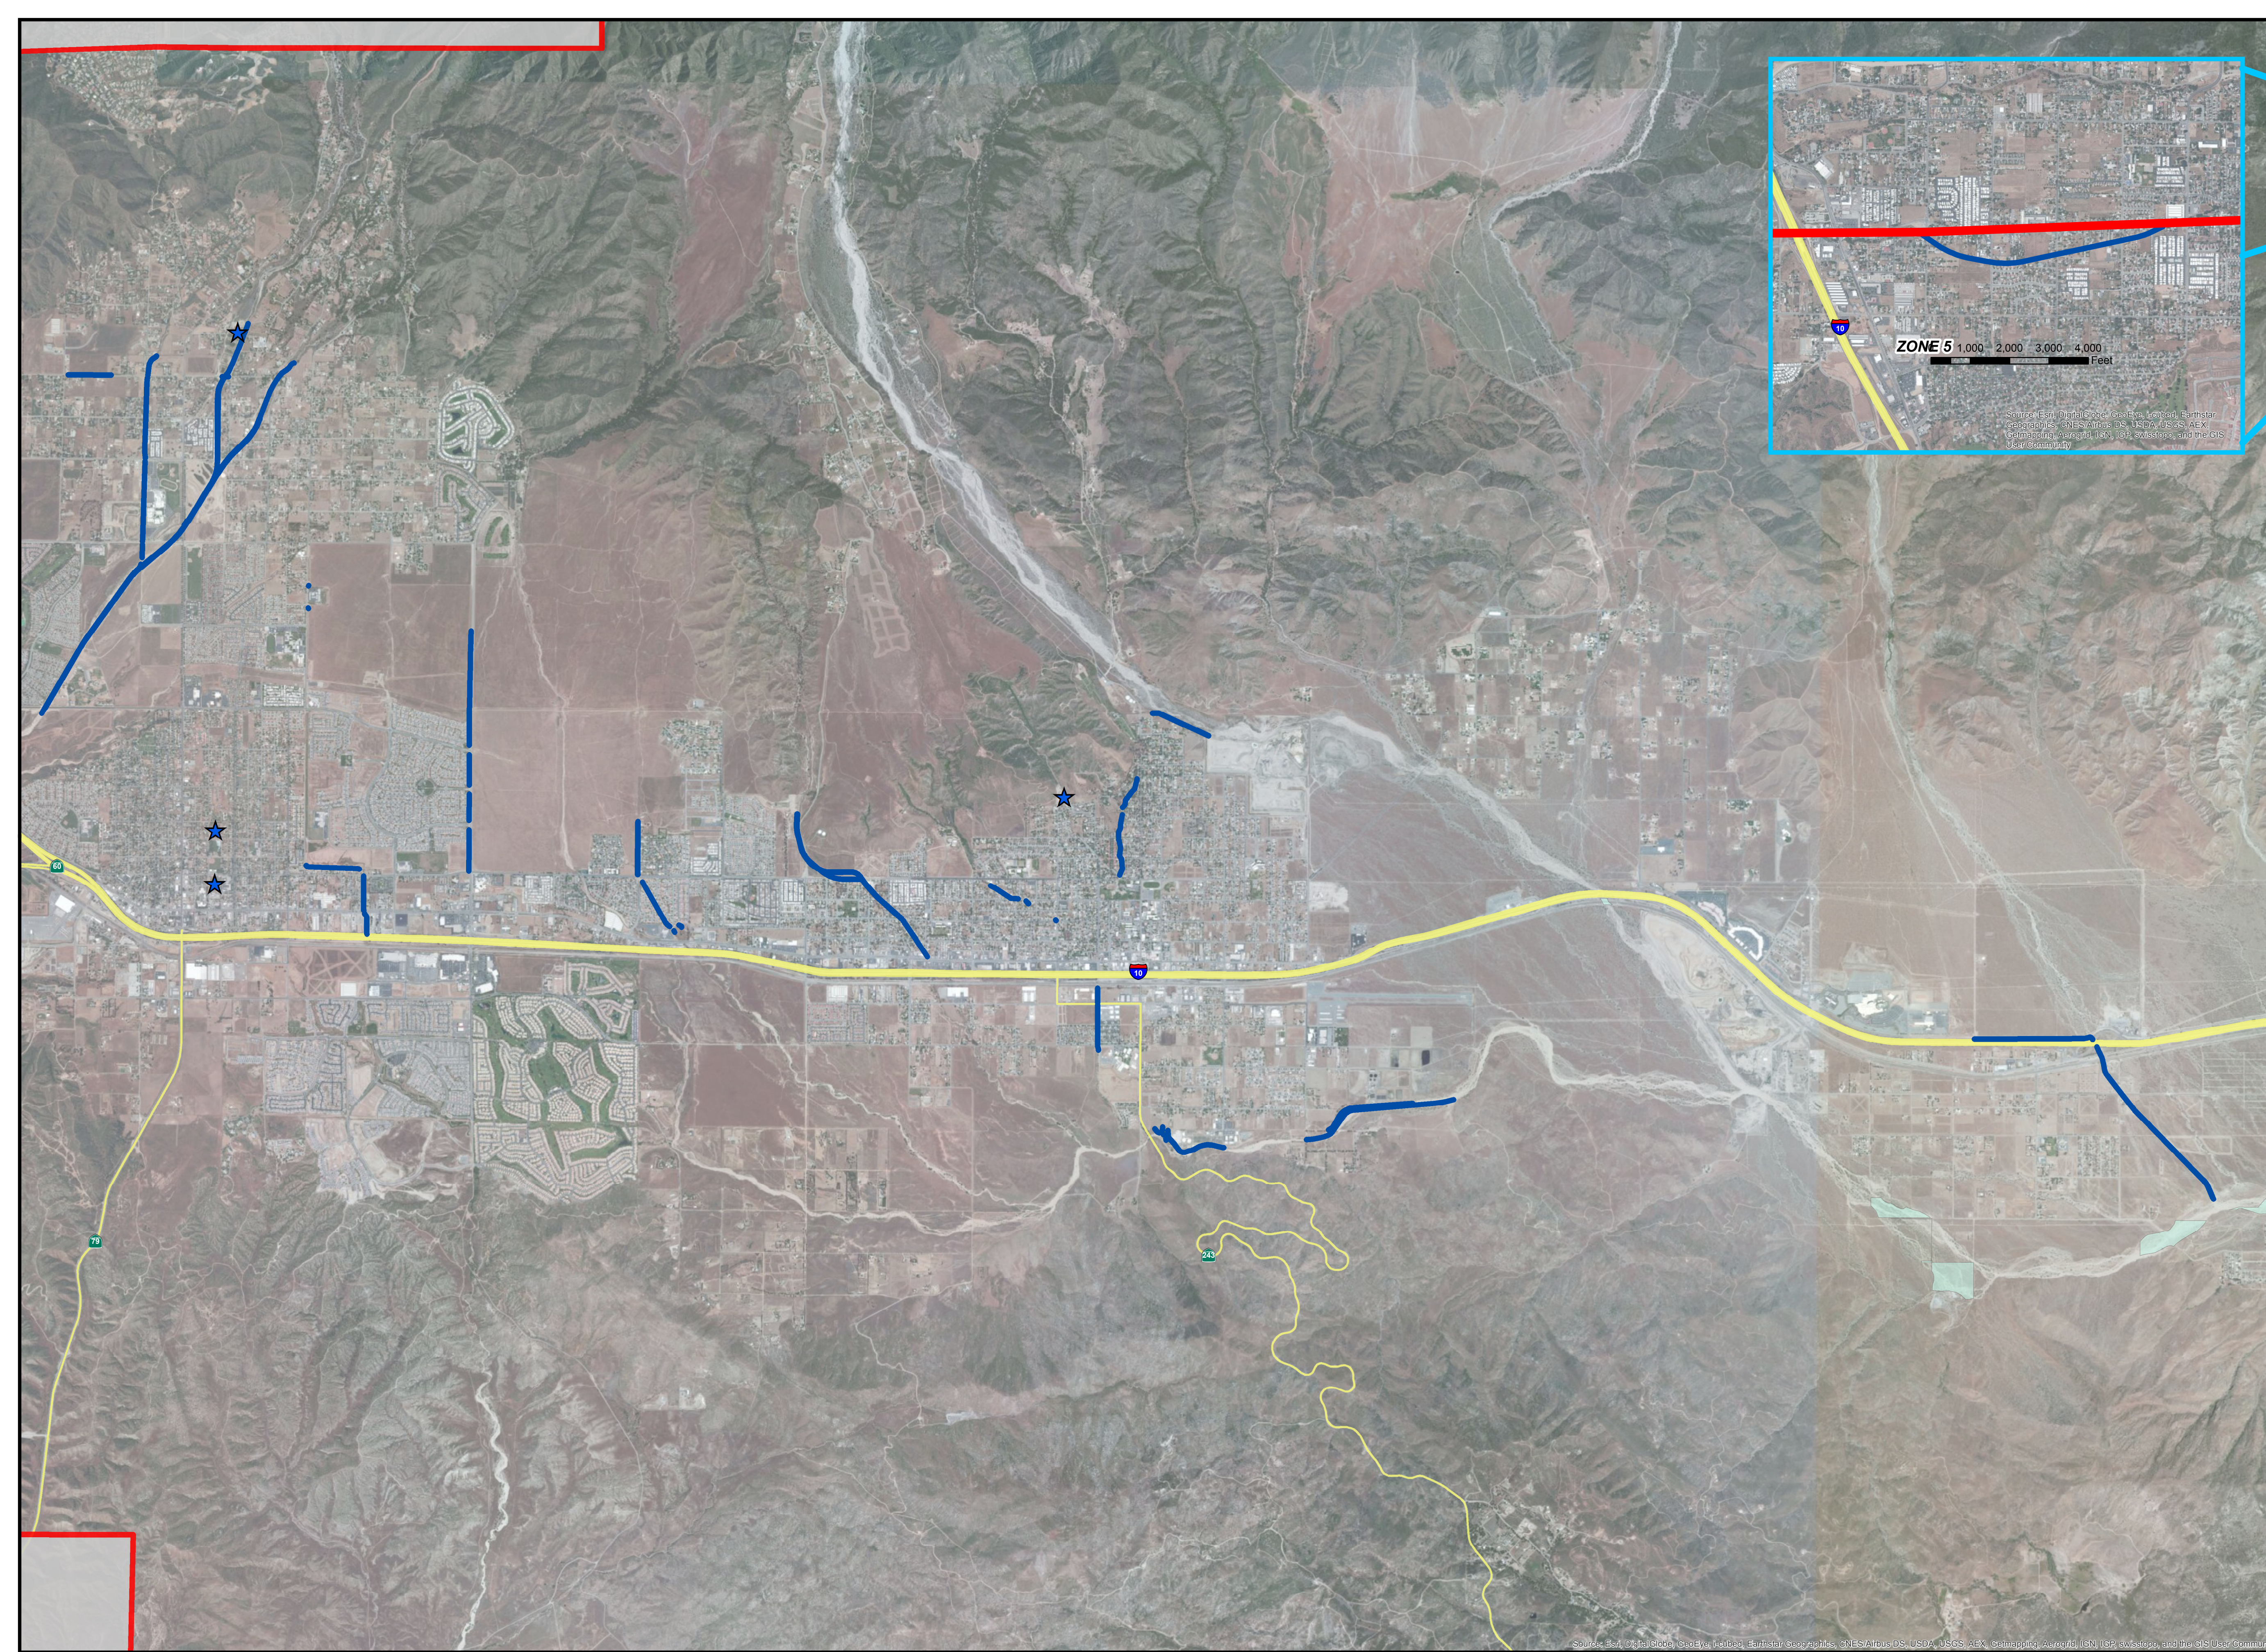

RIVERSIDE COUNTY FLOOD CONTROL & WATER CONSERVATION DISTRICT
ZONE 2
REGIONAL GENERAL PERMIT 99

Legend

- San Diego Ambrosia
- Nevins Barberry
- Thread-Leaved Brodiaea
- Quino Checkerspot Butterfly
- Vail Lake Ceanothus
- SW Willow Flycatcher
- Mountain Yellow-Legged Frog
- Coastal CA Gnatcatcher
- Casey's June Beetle
- San Bernardino Kangaroo Rat
- Coachella Valley Fringe-Toed Lizard
- Coachella Valley Milk-Vetch
- Spreading Navarretia
- Munz's Onion
- Peninsular Bighorn Sheep
- Razorback Sucker
- Santa Ana Sucker
- Arroyo Toad
- Desert Tortoise
- Least Bell's Vireo
- Basins, Dams
- Channels, Levees, Outlets/Inlets

Legend

- San Diego Ambrosia
- Nevins Barberry
- Thread-Leaved Brodiaea
- Quino Checkerspot Butterfly
- Vail Lake Ceanothus
- SW Willow Flycatcher
- Mountain Yellow-Legged Frog
- Coastal CA Gnatcatcher
- Casey's June Beetle
- San Bernardino Kangaroo Rat
- Coachella Valley Fringe-Toed Lizard
- Coachella Valley Milk-Vetch
- Spreading Navarretia
- Munz's Onion
- Peninsular Bighorn Sheep
- Razorback Sucker
- Santa Ana Sucker
- Arroyo Toad
- Desert Tortoise
- Least Bell's Vireo
- ★ Basins, Dams
- Channels, Levees, Outlets/Inlets

RIVERSIDE COUNTY FLOOD CONTROL & WATER CONSERVATION DISTRICT
ZONE 4
REGIONAL GENERAL PERMIT 99

Legend

- San Diego Ambrosia
- Nevins Barbary
- Thread-Leaved Brodiaea
- Quino Checkerspot Butterfly
- Vail Lake Ceanothus
- SW Willow Flycatcher
- Mountain Yellow-Legged Frog
- Coastal CA Gnatcatcher
- Casey's June Beetle
- San Bernardino Kangaroo Rat
- Coachella Valley Fringe-Toed Lizard
- Coachella Valley Milk-Vetch
- Spreading Navarretia
- Munz's Onion
- Peninsular Bighorn Sheep
- Razorback Sucker
- Santa Ana Sucker
- Arroyo Toad
- Desert Tortoise
- Least Bell's Vireo
- Basins, Dams
- Channels, Levees, Outlets/Inlets