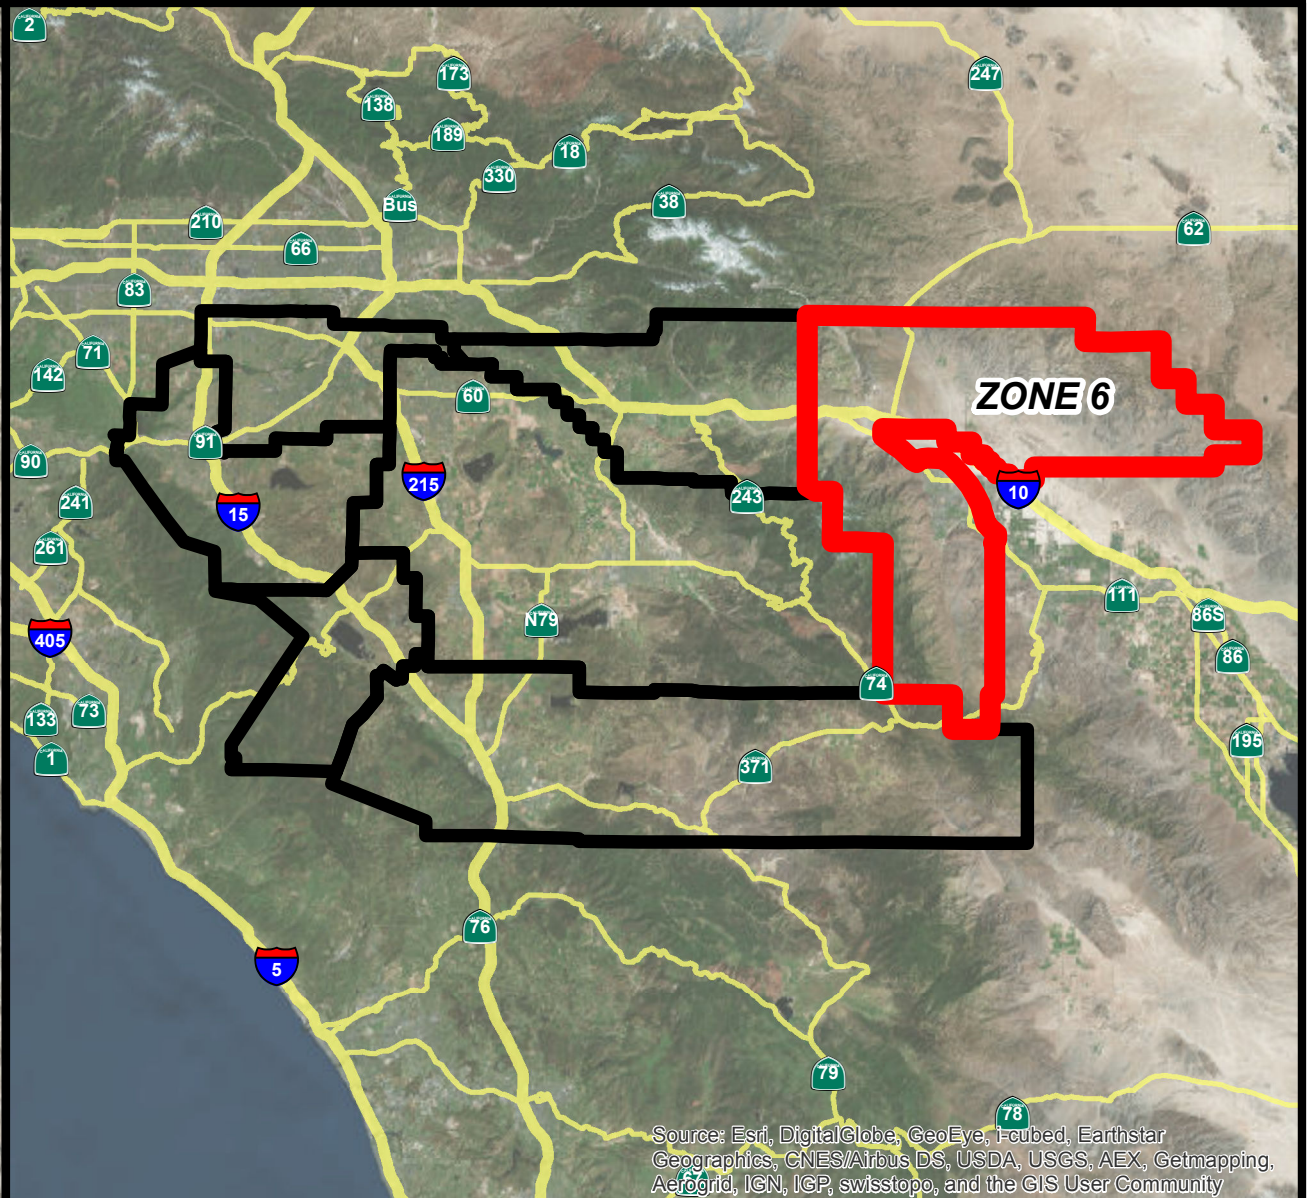

Legend

- San Diego Ambrosia
- Nevins Barberry
- Thread-Leaved Brodiaea
- Quino Checkerspot Butterfly
- Vail Lake Ceanothus
- SW Willow Flycatcher
- Mountain Yellow-Legged Frog
- Coastal CA Gnatcatcher
- Casey's June Beetle
- San Bernardino Kangaroo Rat
- Coachella Valley Fringe-Toed Lizard
- Coachella Valley Milk-Vetch
- Spreading Navarretia
- Munz's Onion
- Peninsular Bighorn Sheep
- Razorback Sucker
- Santa Ana Sucker
- Arroyo Toad
- Desert Tortoise
- Least Bell's Vireo
- ★ Basins, Dams
- Channels, Levees, Outlets/Inlets

RIVERSIDE COUNTY FLOOD CONTROL & WATER CONSERVATION DISTRICT
ZONE 4
REGIONAL GENERAL PERMIT 99

Legend

- San Diego Ambrosia
- Nevins Barbary
- Thread-Leaved Brodiaea
- Quino Checkerspot Butterfly
- Vail Lake Ceanothus
- SW Willow Flycatcher
- Mountain Yellow-Legged Frog
- Coastal CA Gnatcatcher
- Casey's June Beetle
- San Bernardino Kangaroo Rat
- Coachella Valley Fringe-Toed Lizard
- Coachella Valley Milk-Vetch
- Spreading Navarretia
- Munz's Onion
- Peninsular Bighorn Sheep
- Razorback Sucker
- Santa Ana Sucker
- Arroyo Toad
- Desert Tortoise
- Least Bell's Vireo
- Basins, Dams
- Channels, Levees, Outlets/Inlets

RIVERSIDE COUNTY FLOOD CONTROL & WATER CONSERVATION DISTRICT
ZONE 5
REGIONAL GENERAL PERMIT 99

Legend

- San Diego Ambrosia
- Nevins Barberry
- Thread-Leaved Brodiaea
- Quino Checkerspot Butterfly
- Vail Lake Ceanothus
- SW Willow Flycatcher
- Mountain Yellow-Legged Frog
- Coastal CA Gnatcatcher
- Casey's June Beetle
- San Bernardino Kangaroo Rat
- Coachella Valley Fringe-Toed Lizard
- Coachella Valley Milk-Vetch
- Spreading Navarretia
- Munz's Onion
- Peninsular Bighorn Sheep
- Razorback Sucker
- Santa Ana Sucker
- Arroyo Toad
- Desert Tortoise
- Least Bell's Vireo
- Basins, Dams
- Channels, Levees, Outlets/Inlets