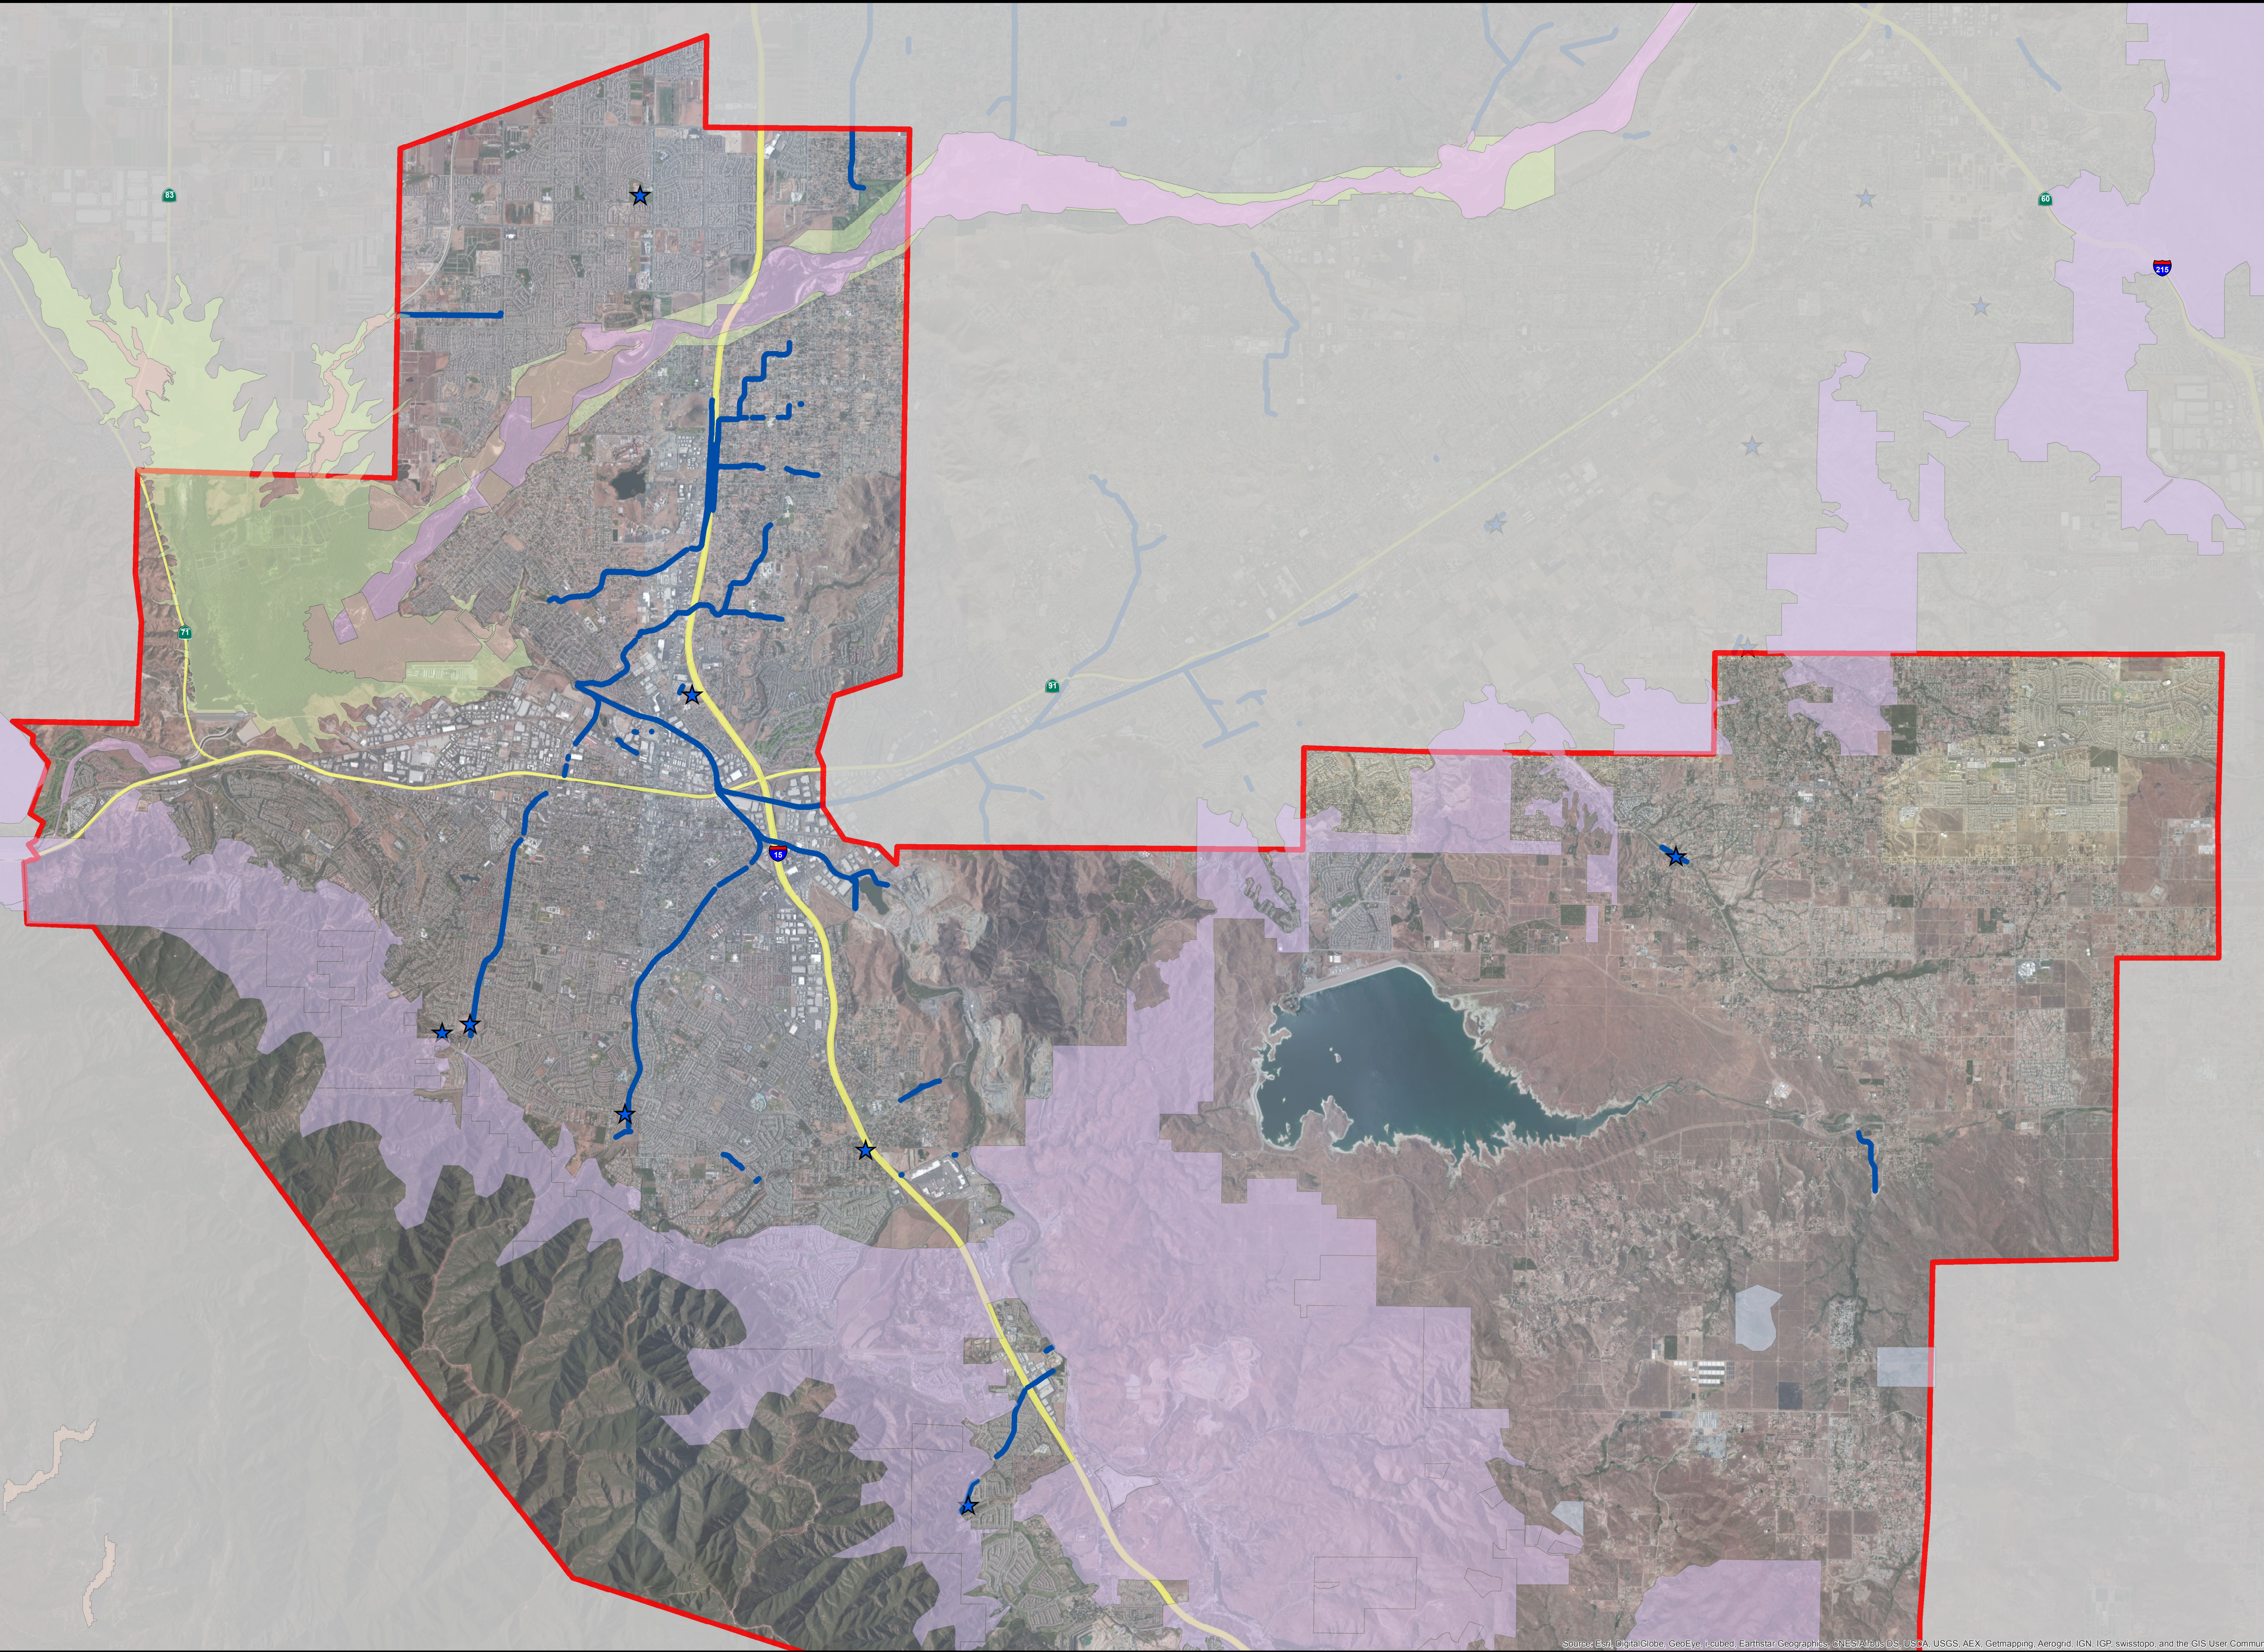

Legend

- San Diego Ambrosia
- Nevins Barberry
- Thread-Leaved Brodiaea
- Quino Checkerspot Butterfly
- Vail Lake Ceanothus
- SW Willow Flycatcher
- Mountain Yellow-Legged Frog
- Coastal CA Gnatcatcher
- Casey's June Beetle
- San Bernardino Kangaroo Rat
- Coachella Valley Fringe-Toed Lizard
- Coachella Valley Milk-Vetch
- Spreading Navarretia
- Munz's Onion
- Peninsular Bighorn Sheep
- Razorback Sucker
- Santa Ana Sucker
- Arroyo Toad
- Desert Tortoise
- Least Bell's Vireo
- ★ Basins, Dams
- Channels, Levees, Outlets/Inlets

Source: Esri, DigitalGlobe, GeoEye, Earthstar Geographics, CNES/Airbus DS, USDA, USGS, AEX, Getmapping, Aerogrid, IGN, IGP, swisstopo, and the GIS User Community

RIVERSIDE COUNTY FLOOD CONTROL & WATER CONSERVATION DISTRICT
ZONE 1
REGIONAL GENERAL PERMIT 99

Legend

- San Diego Ambrosia
- Nevins Barberry
- Thread-Leaved Brodiaea
- Quino Checkerspot Butterfly
- Vail Lake Ceanothus
- SW Willow Flycatcher
- Mountain Yellow-Legged Frog
- Coastal CA Gnatcatcher
- Casey's June Beetle
- San Bernardino Kangaroo Rat
- Coachella Valley Fringe-Toed Lizard
- Coachella Valley Milk-Vetch
- Spreading Navarretia
- Munz's Onion
- Peninsular Bighorn Sheep
- Razorback Sucker
- Santa Ana Sucker
- Arroyo Toad
- Desert Tortoise
- Least Bell's Vireo
- Basins, Dams
- Channels, Levees, Outlets/Inlets

RIVERSIDE COUNTY FLOOD CONTROL & WATER CONSERVATION DISTRICT
ZONE 2
REGIONAL GENERAL PERMIT 99

Legend

- San Diego Ambrosia
- Nevins Barberry
- Thread-Leaved Brodiaea
- Quino Checkerspot Butterfly
- Vail Lake Ceanothus
- SW Willow Flycatcher
- Mountain Yellow-Legged Frog
- Coastal CA Gnatcatcher
- Casey's June Beetle
- San Bernardino Kangaroo Rat
- Coachella Valley Fringe-Toed Lizard
- Coachella Valley Milk-Vetch
- Spreading Navarretia
- Munz's Onion
- Peninsular Bighorn Sheep
- Razorback Sucker
- Santa Ana Sucker
- Arroyo Toad
- Desert Tortoise
- Least Bell's Vireo
- Basins, Dams
- Channels, Levees, Outlets/Inlets