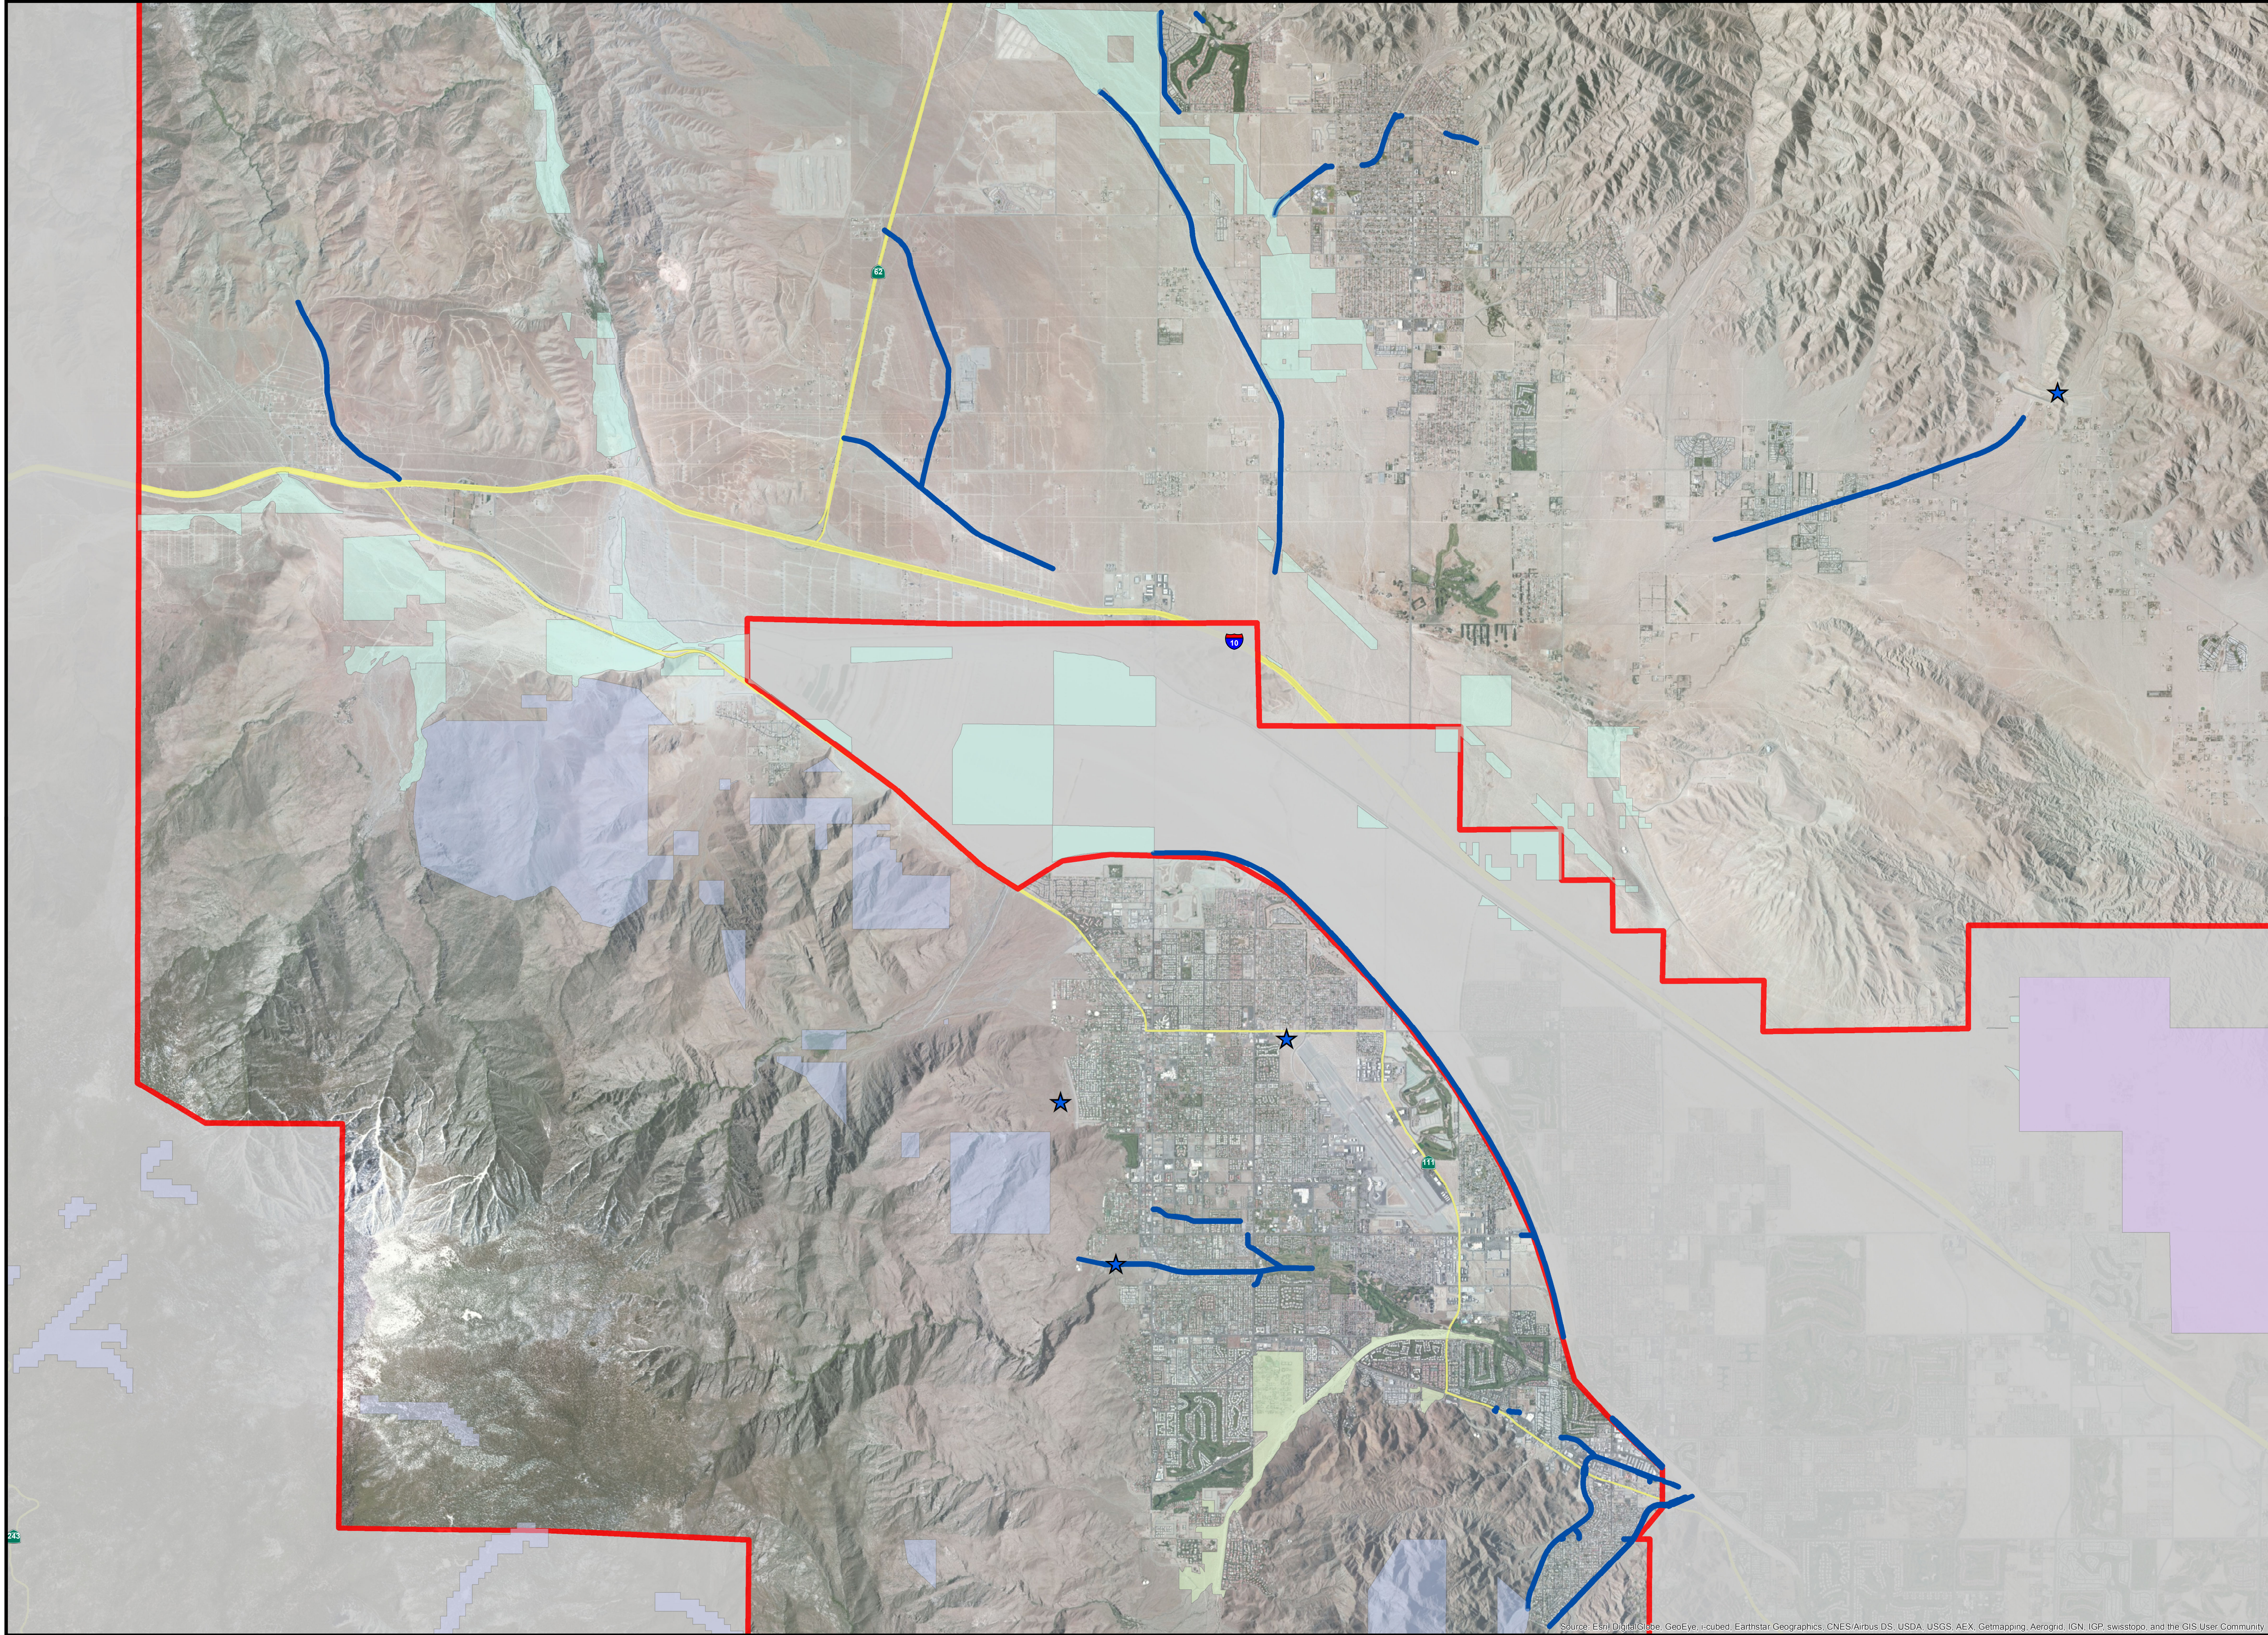

Legend

- San Diego Ambrosia
- Nevins Barberry
- Thread-Leaved Brodiaea
- Quino Checkerspot Butterfly
- Vail Lake Ceanothus
- SW Willow Flycatcher
- Mountain Yellow-Legged Frog
- Coastal CA Gnatcatcher
- Casey's June Beetle
- San Bernardino Kangaroo Rat
- Coachella Valley Fringe-Toed Lizard
- Coachella Valley Milk-Vetch
- Spreading Navarretia
- Munz's Onion
- Peninsular Bighorn Sheep
- Razorback Sucker
- Santa Ana Sucker
- Arroyo Toad
- Desert Tortoise
- Least Bell's Vireo
- ★ Basins, Dams
- Channels, Levees, Outlets/Inlets

RIVERSIDE COUNTY FLOOD CONTROL & WATER CONSERVATION DISTRICT
ZONE 4
REGIONAL GENERAL PERMIT 99

Legend

- San Diego Ambrosia
- Nevins Barbary
- Thread-Leaved Brodiaea
- Quino Checkerspot Butterfly
- Vail Lake Ceanothus
- SW Willow Flycatcher
- Mountain Yellow-Legged Frog
- Coastal CA Gnatcatcher
- Casey's June Beetle
- San Bernardino Kangaroo Rat
- Coachella Valley Fringe-Toed Lizard
- Coachella Valley Milk-Vetch
- Spreading Navarretia
- Munz's Onion
- Peninsular Bighorn Sheep
- Razorback Sucker
- Santa Ana Sucker
- Arroyo Toad
- Desert Tortoise
- Least Bell's Vireo
- Basins, Dams
- Channels, Levees, Outlets/Inlets

RIVERSIDE COUNTY FLOOD CONTROL & WATER CONSERVATION DISTRICT
ZONE 5
REGIONAL GENERAL PERMIT 99

Legend

- San Diego Ambrosia
- Nevins Barberry
- Thread-Leaved Brodiaea
- Quino Checkerspot Butterfly
- Vail Lake Ceanothus
- SW Willow Flycatcher
- Mountain Yellow-Legged Frog
- Coastal CA Gnatcatcher
- Casey's June Beetle
- San Bernardino Kangaroo Rat
- Coachella Valley Fringe-Toed Lizard
- Coachella Valley Milk-Vetch
- Spreading Navarretia
- Munz's Onion
- Peninsular Bighorn Sheep
- Razorback Sucker
- Santa Ana Sucker
- Arroyo Toad
- Desert Tortoise
- Least Bell's Vireo
- Basins, Dams
- Channels, Levees, Outlets/Inlets