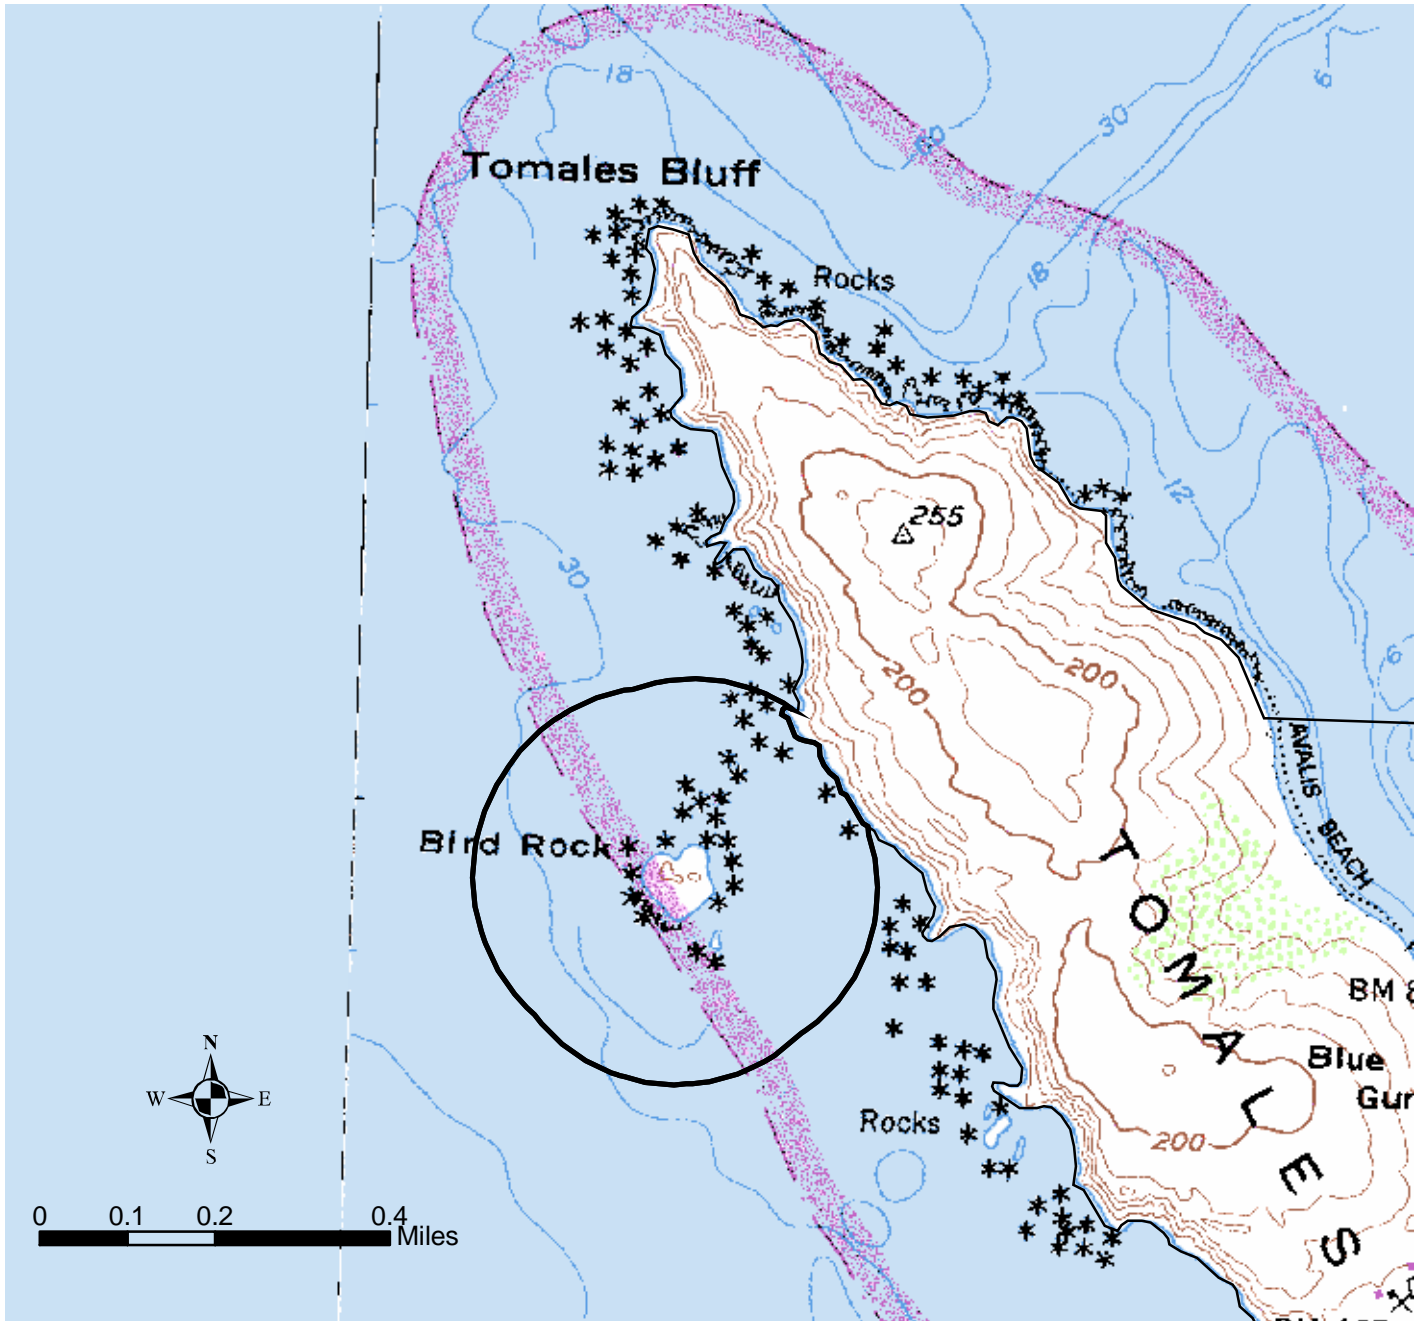

San Francisco Bay Regional Water Quality Control Board

State Water Quality Protection Area Area of Special Biological Significance No. 14 Bird Rock

Ref. Map: USGS Tomales, CA

D. E. Gregorio
C. S. Bianchi
Division of Water Quality
January 2003