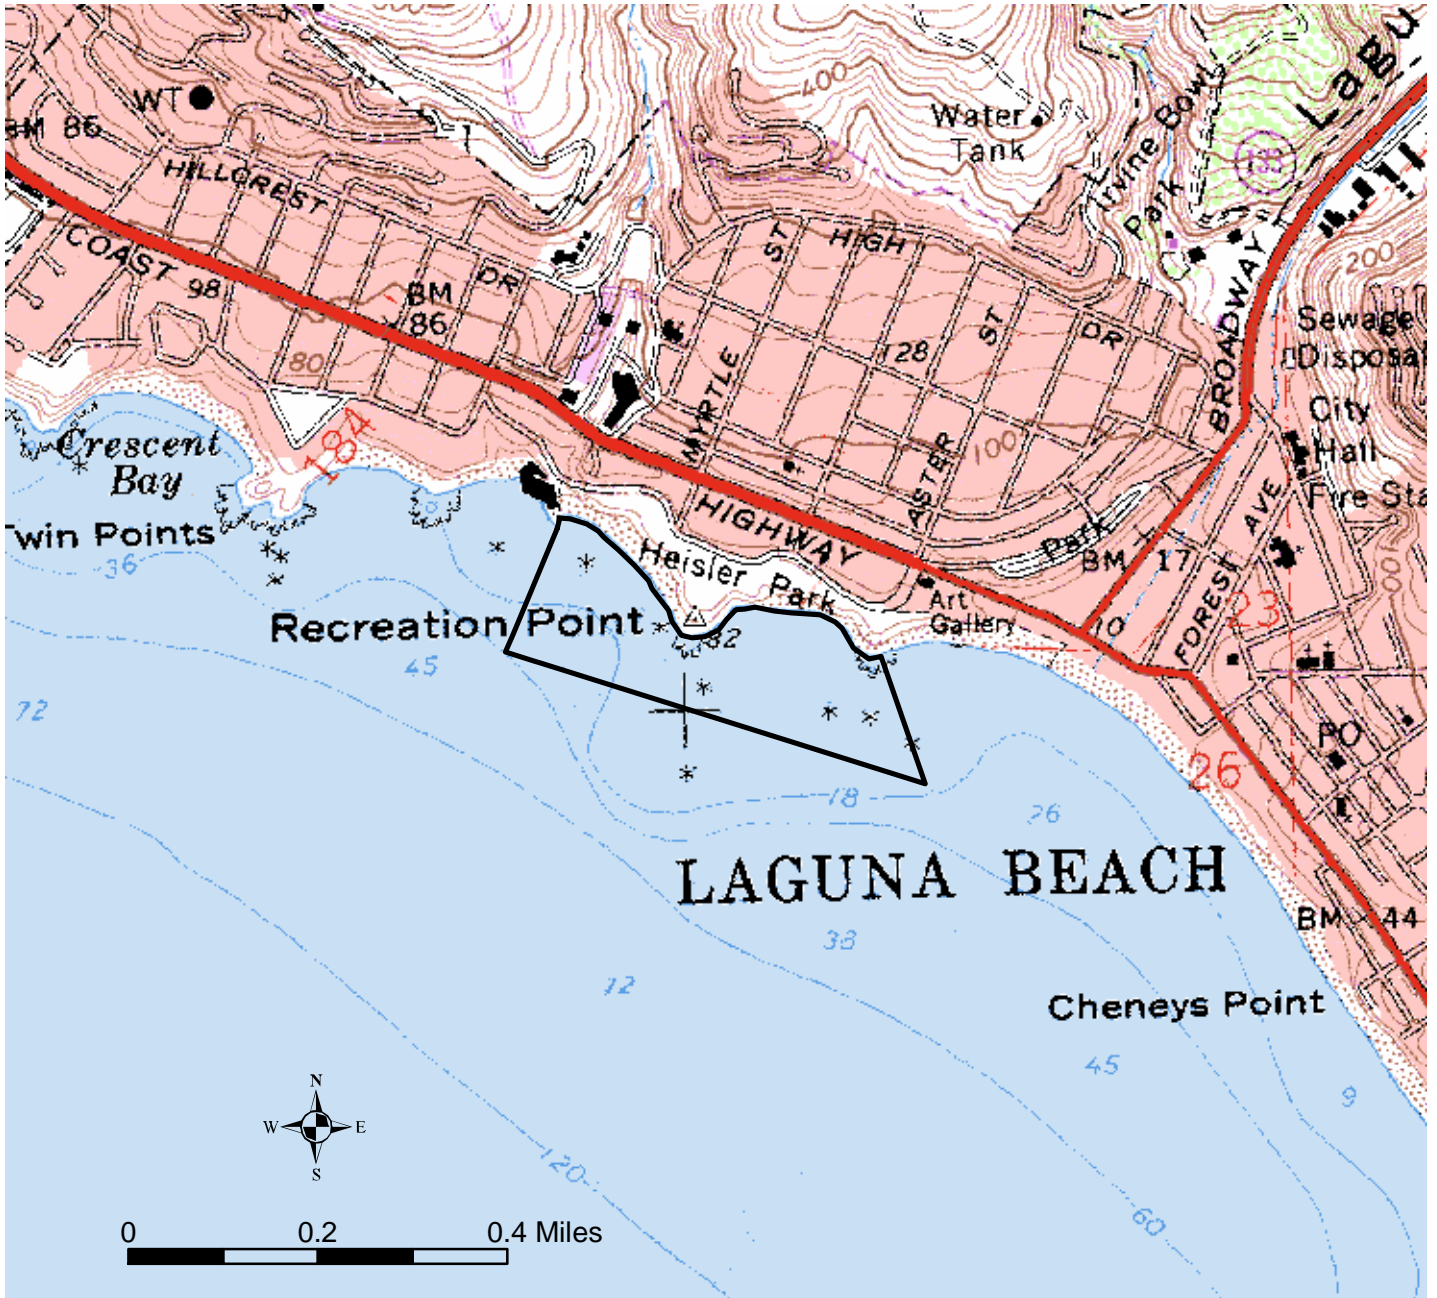

San Diego Regional Water Quality Control Board

State Water Quality Protection Area
Area of Special Biological Significance No. 30
Heisler Park Ecological Reserve

Ref. Map: USGS Laguna Beach, CA

D. E. Gregorio
C. S. Bianchi
Division of Water Quality
January 2003