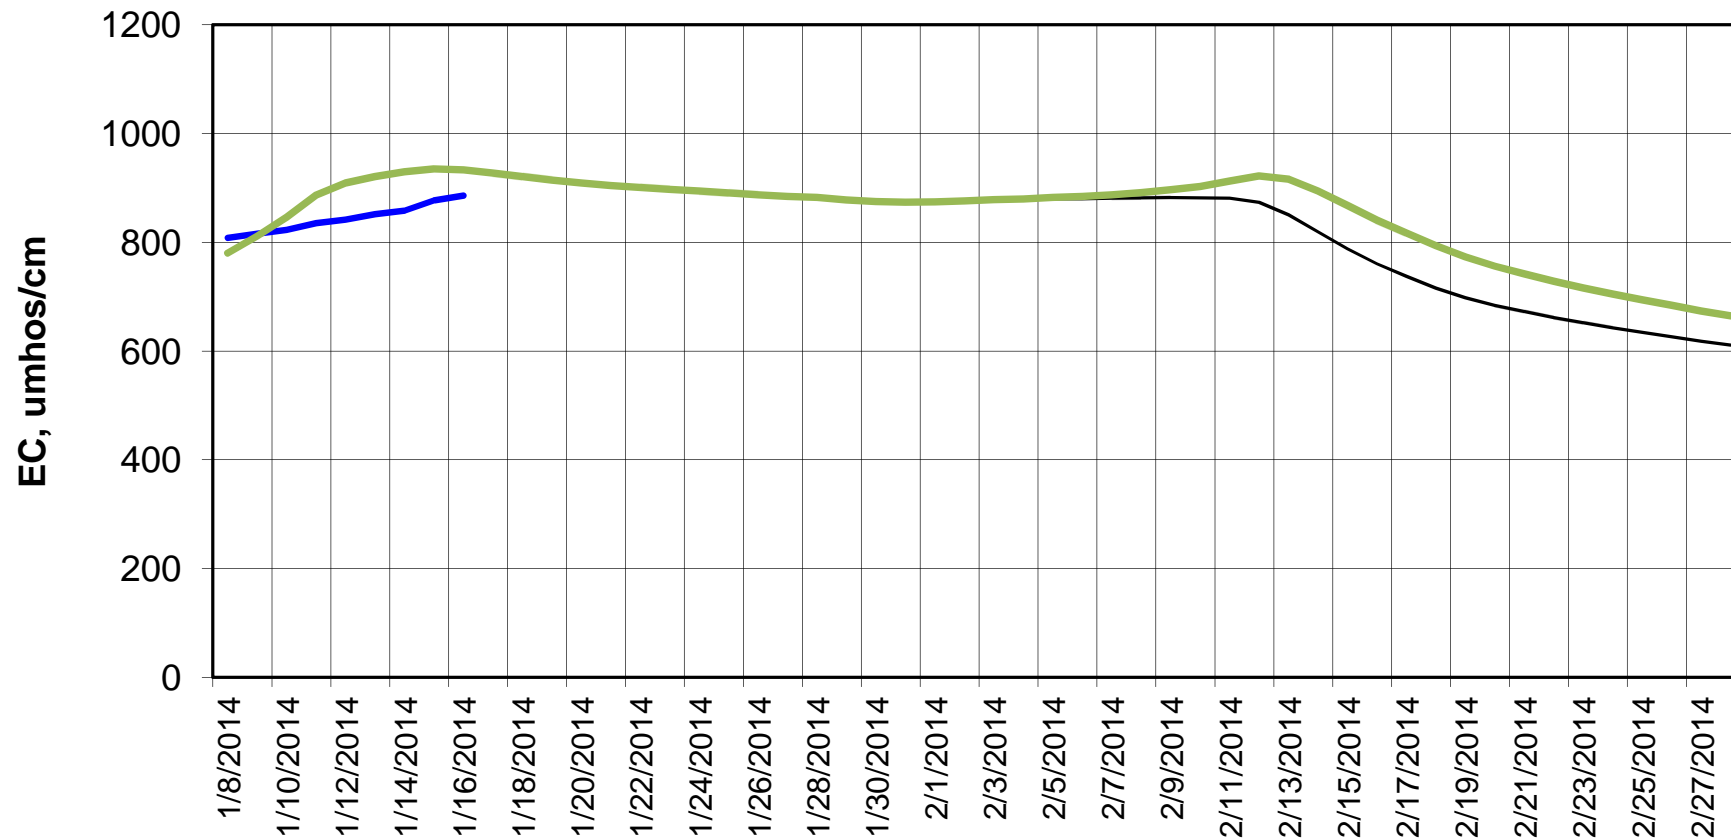

### Forecasted Daily EC @ Bacon Island

Forecast Period 1/15/2014 thru 2/28/2014

### Forecasted Daily EC @ Bethel

Forecast Period 1/15/2014 thru 2/28/2014

### Forecasted Daily EC @ Jersey Point

Forecast Period 1/15/2014 thru 2/28/2014