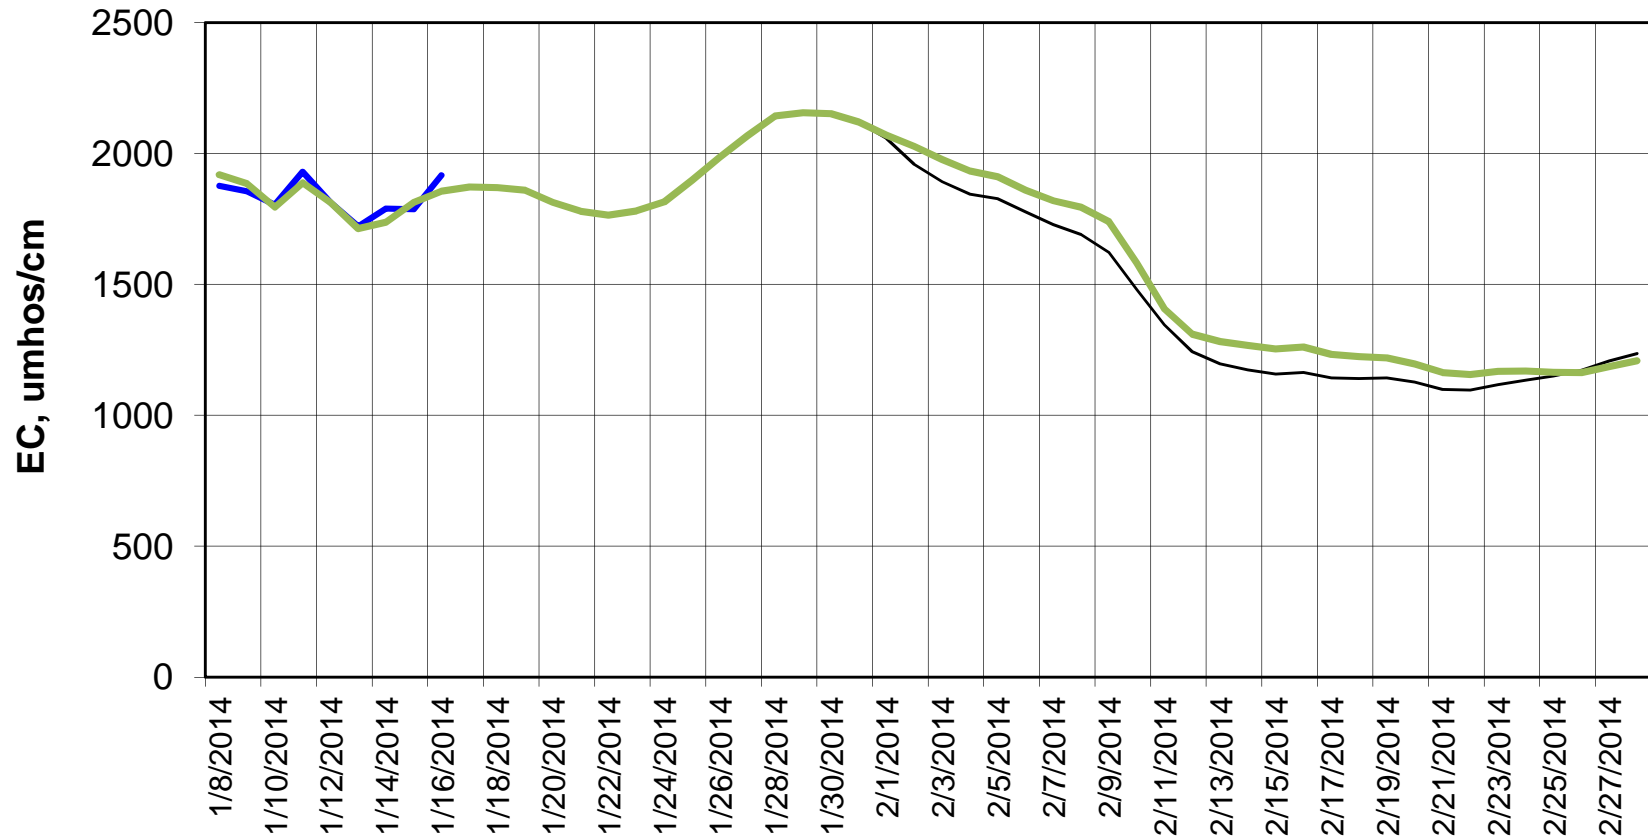

### Forecasted Daily EC @ Bethel

Forecast Period 1/15/2014 thru 2/28/2014

### Forecasted Daily EC @ Holland Ct

Forecast Period 1/15/2014 thru 2/28/2014

### Forecasted Daily EC @ Jersey Point

Forecast Period 1/15/2014 thru 2/28/2014