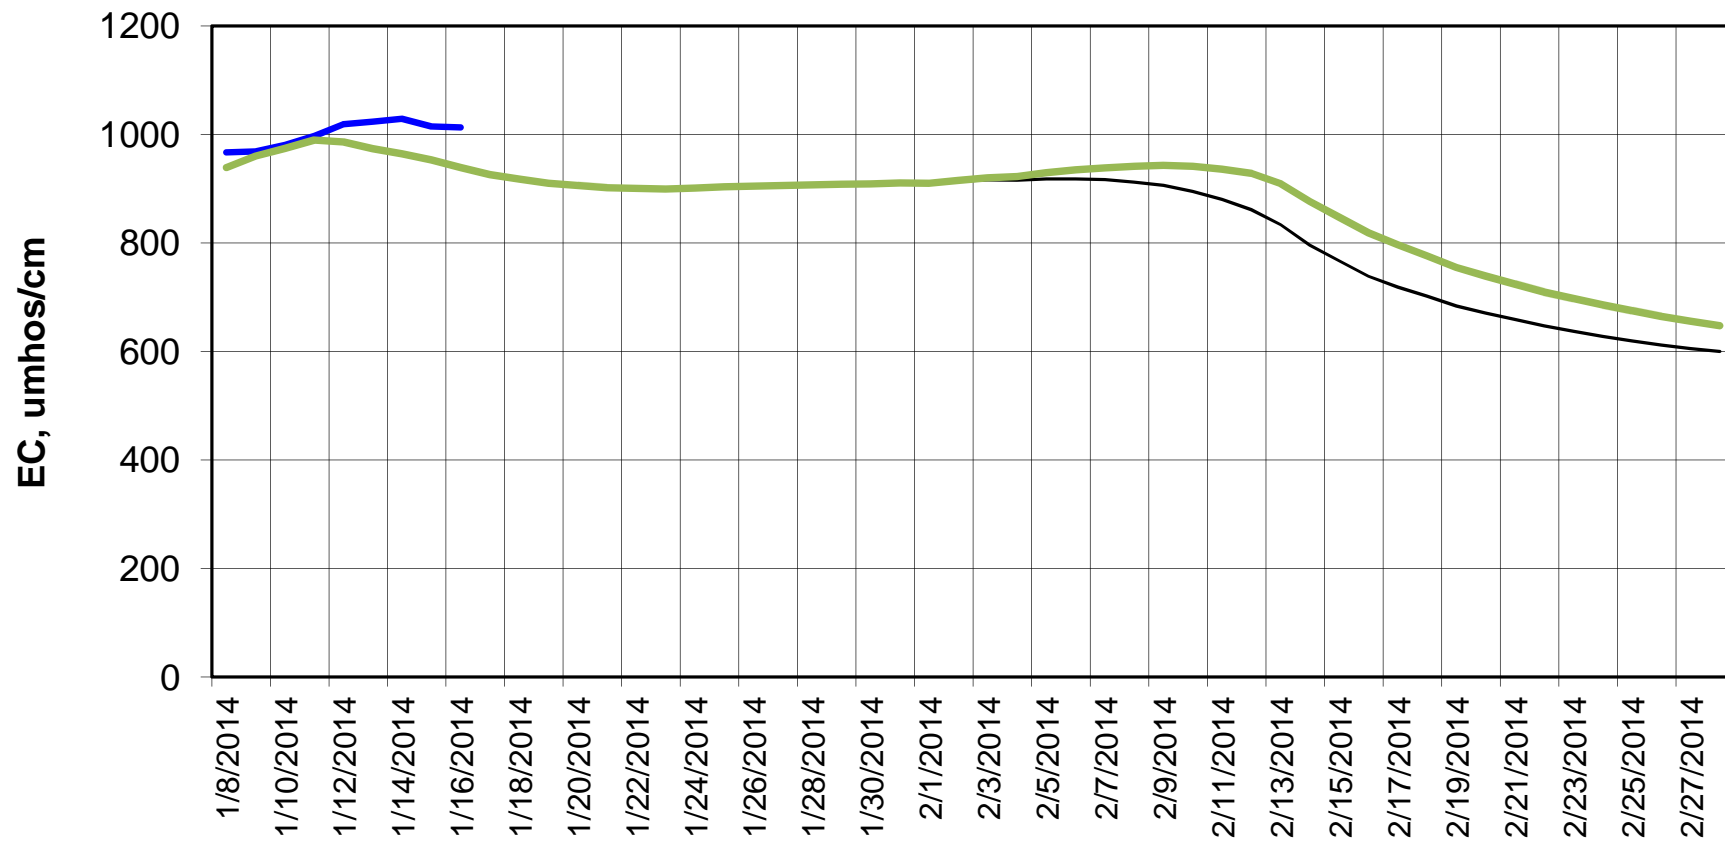

Forecasted Daily EC @ Holland Ct