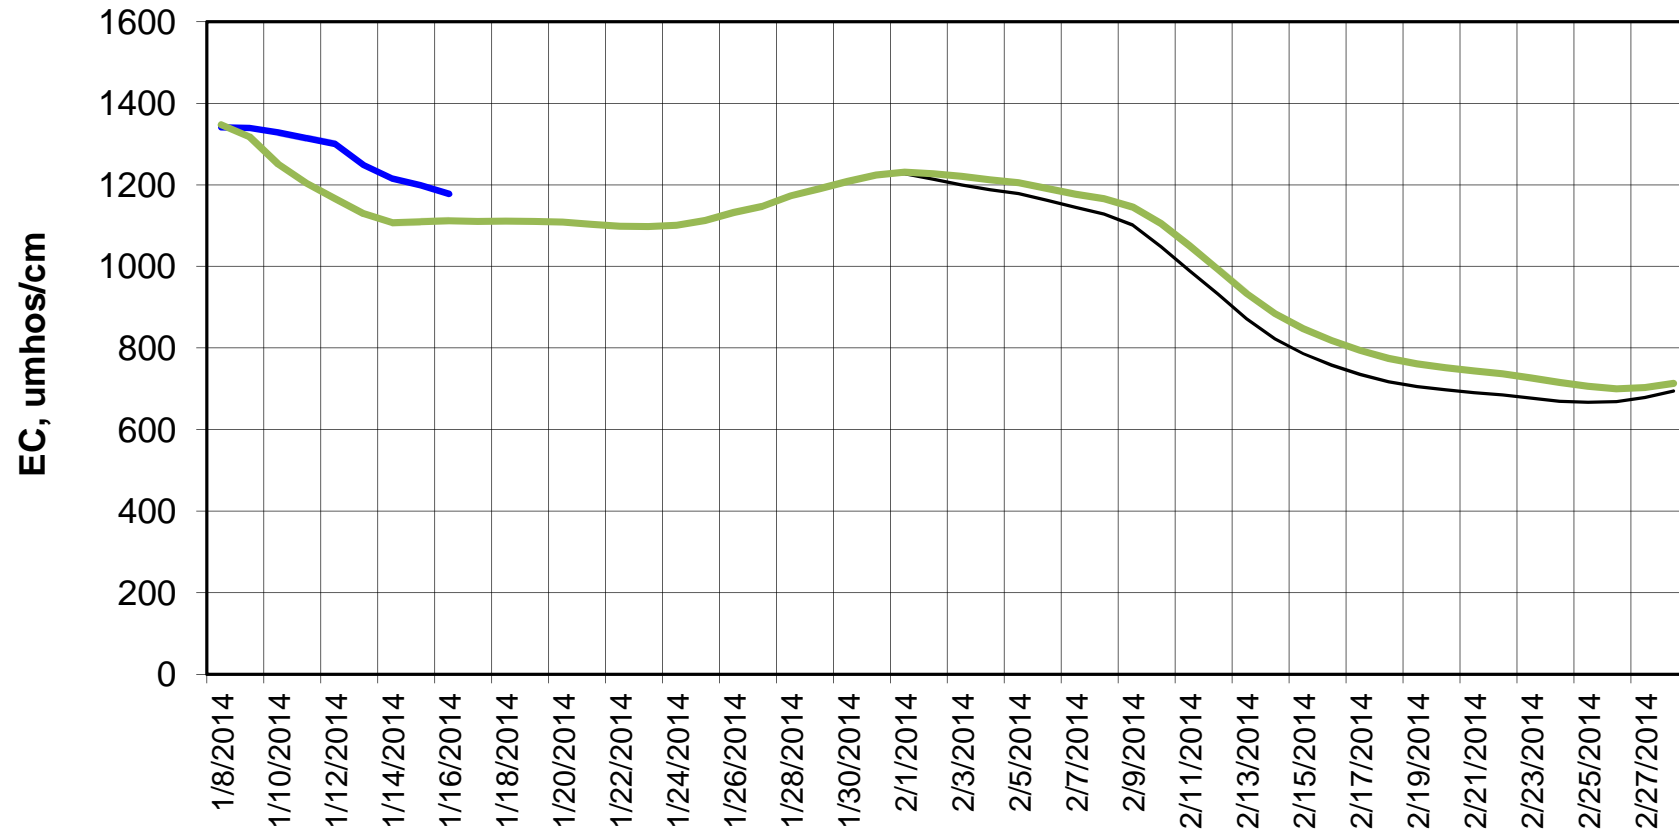

### Forecasted Daily EC @ Bacon Island

Forecast Period 1/15/2014 thru 2/28/2014

### Forecasted Daily EC @ Bethel

Forecast Period 1/15/2014 thru 2/28/2014

### Forecasted Daily EC @ Jersey Point

Forecast Period 1/15/2014 thru 2/28/2014