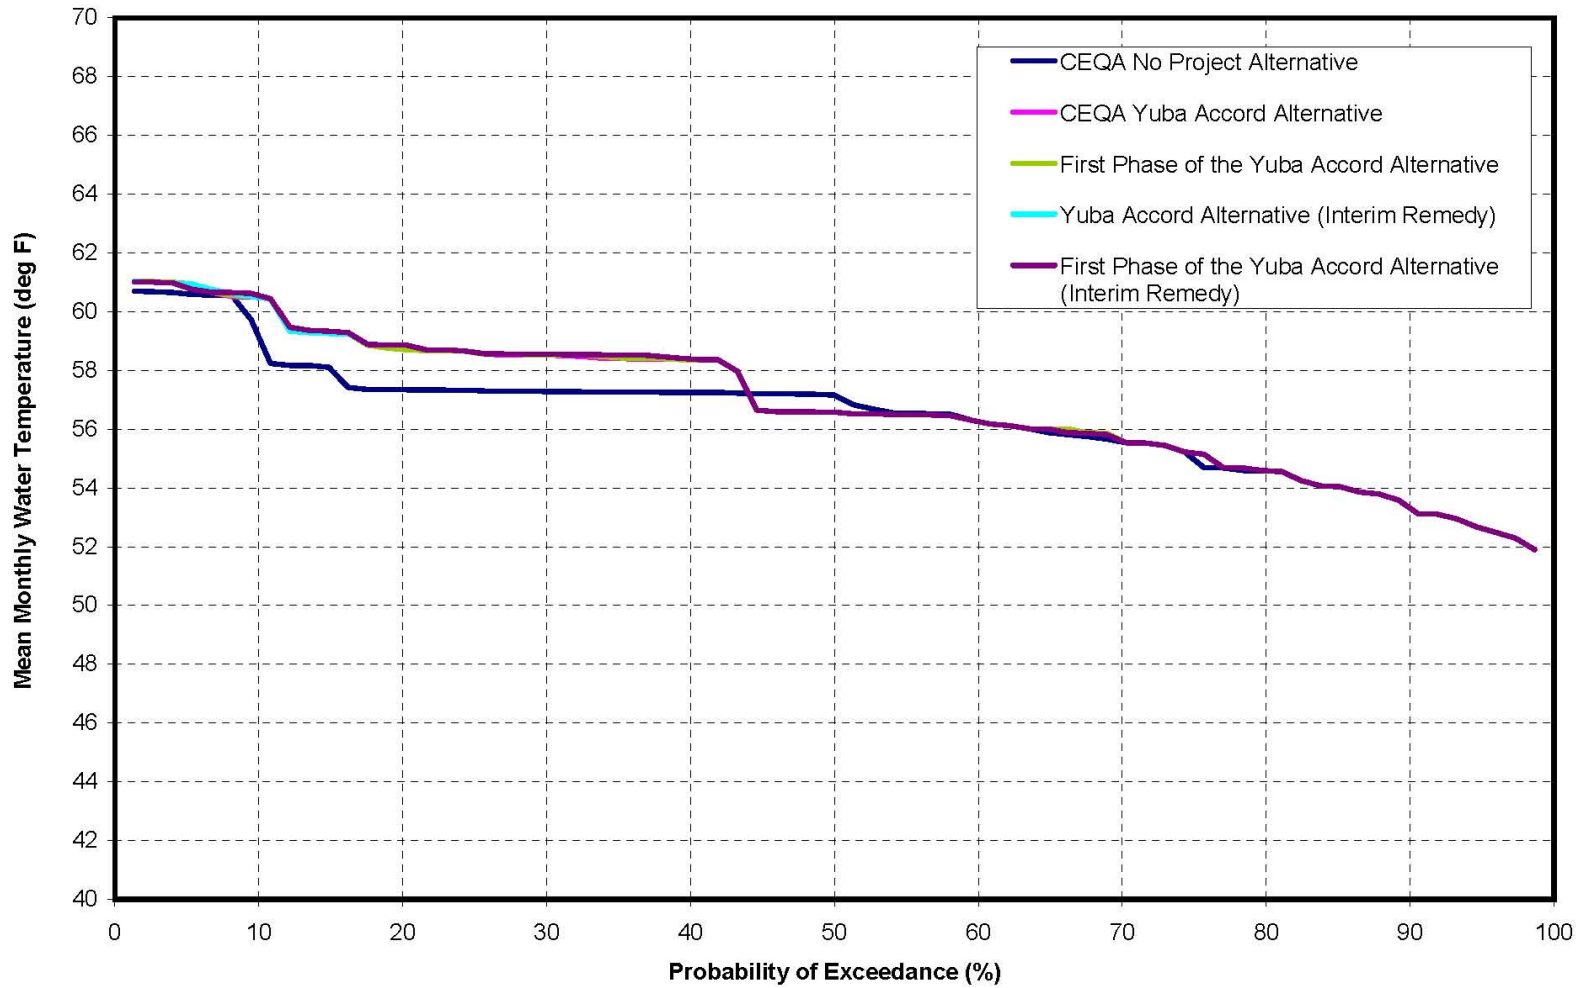

Simulated Mean Monthly Lower Yuba River Water Temperature at Marysville during May