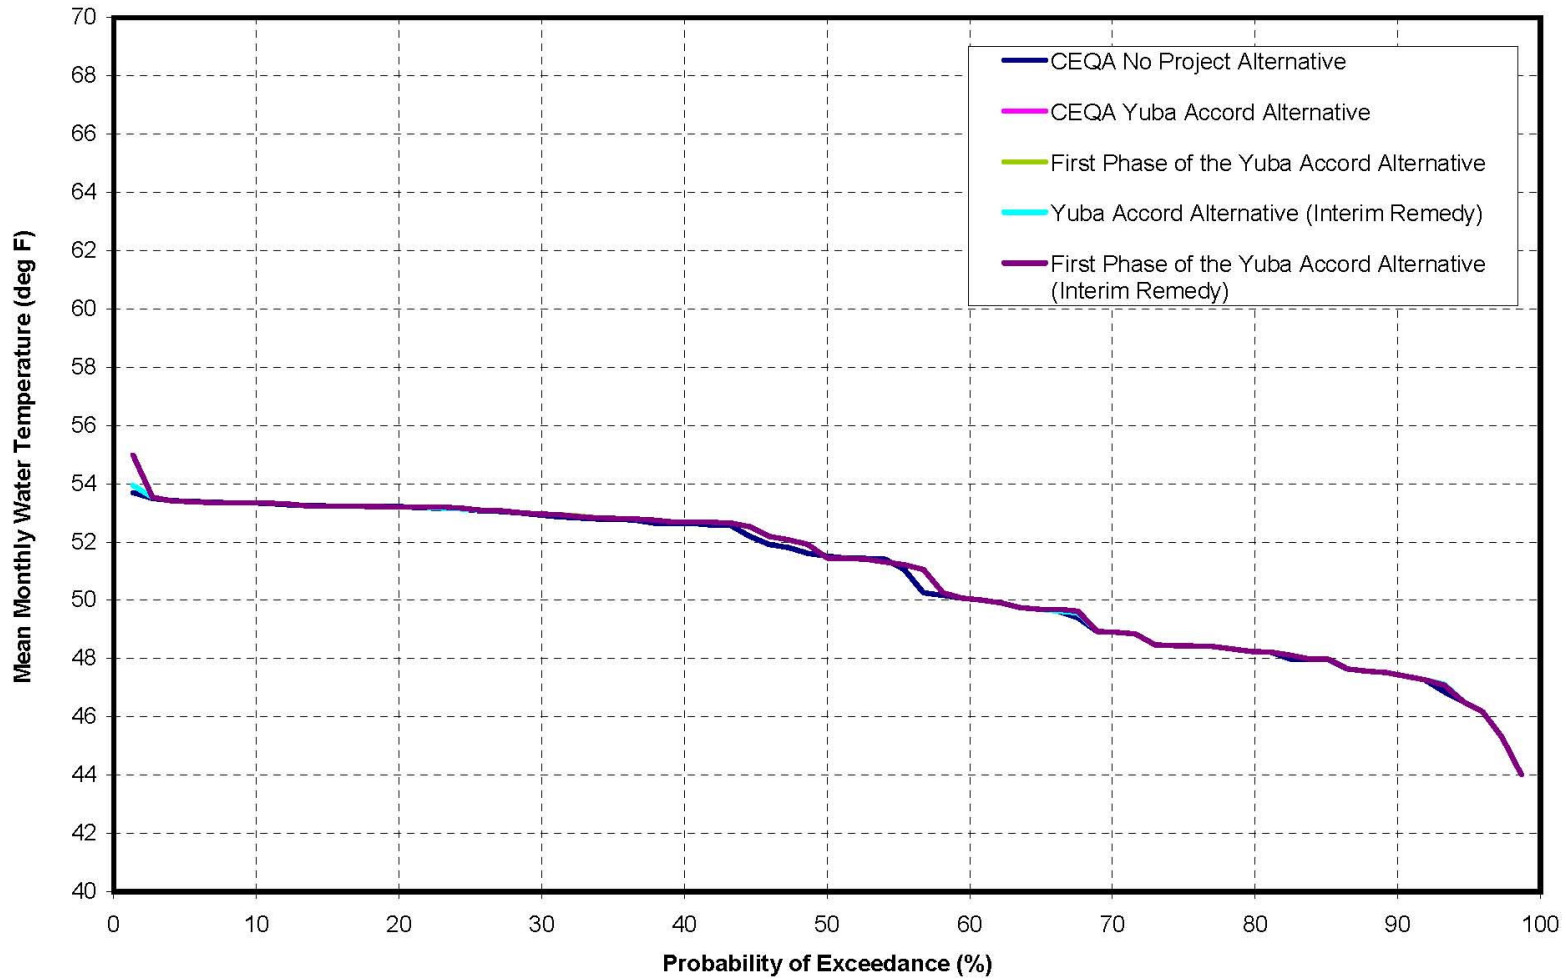

**Lower Yuba River Accord  
SWRCB Hearing**

**Exhibit YCWA-23:  
Lower Yuba River Water  
Temperature Exceedance Plots**

Simulated Mean Monthly Lower Yuba River Water Temperature at Marysville during October

Simulated Mean Monthly Lower Yuba River Water Temperature at Marysville during November

Simulated Mean Monthly Lower Yuba River Water Temperature at Marysville during December

Simulated Mean Monthly Lower Yuba River Water Temperature at Marysville during January

Simulated Mean Monthly Lower Yuba River Water Temperature at Marysville during February

Simulated Mean Monthly Lower Yuba River Water Temperature at Marysville during March

Simulated Mean Monthly Lower Yuba River Water Temperature at Marysville during April