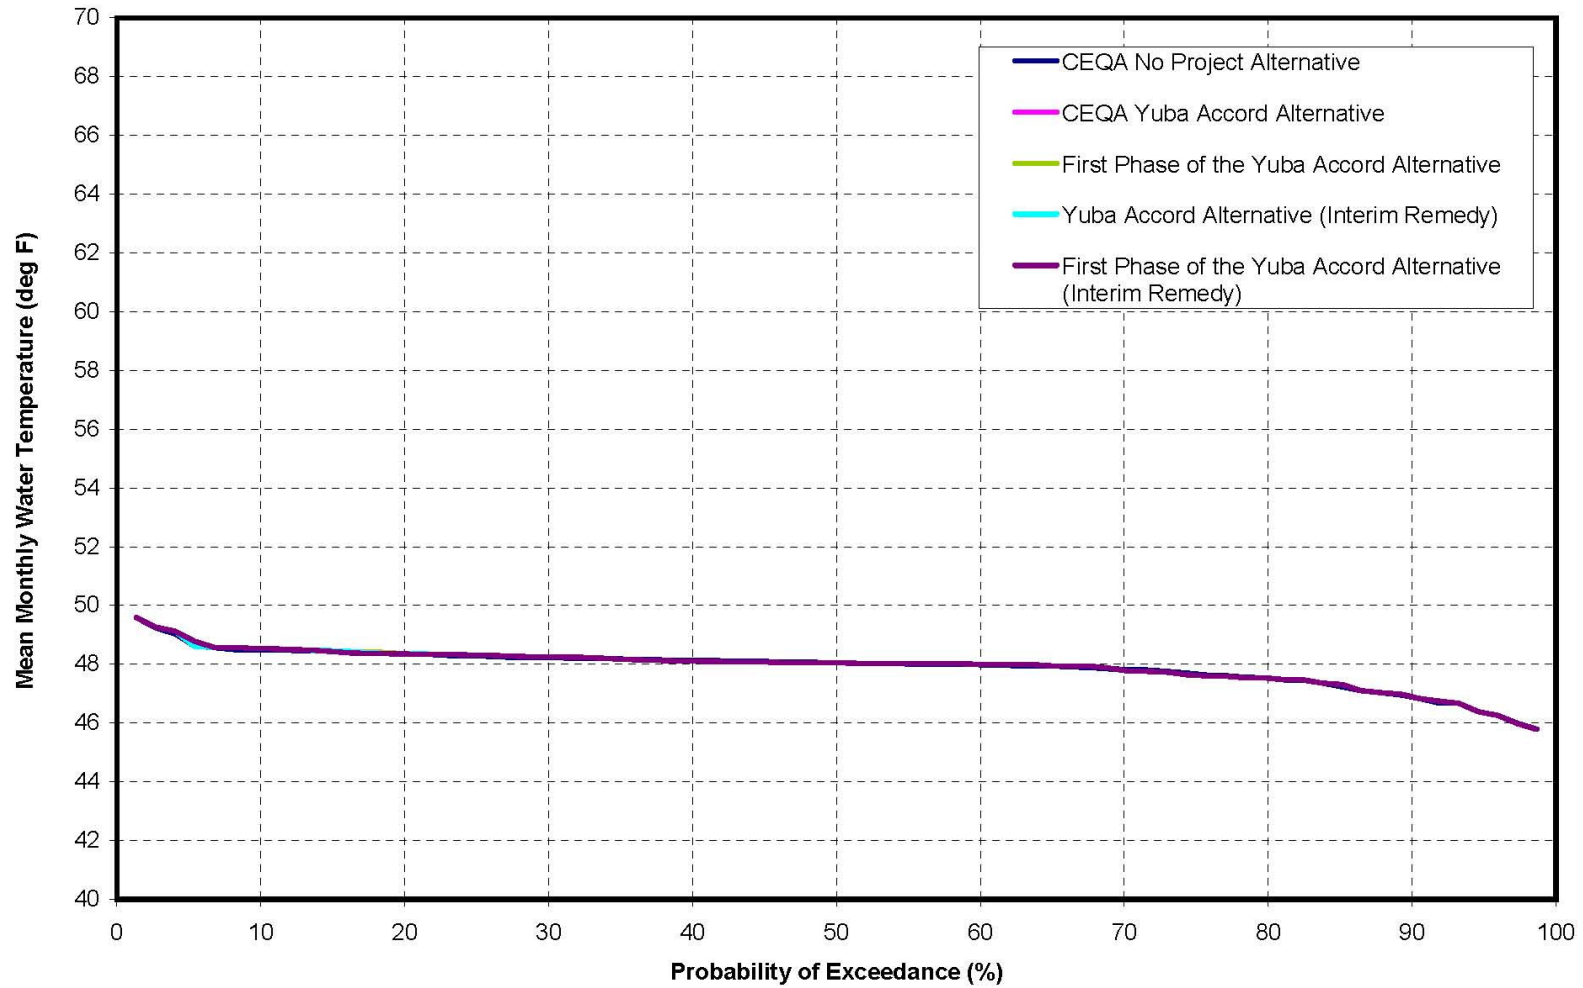

Simulated Mean Monthly Lower Yuba River Water Temperature at Marysville during January