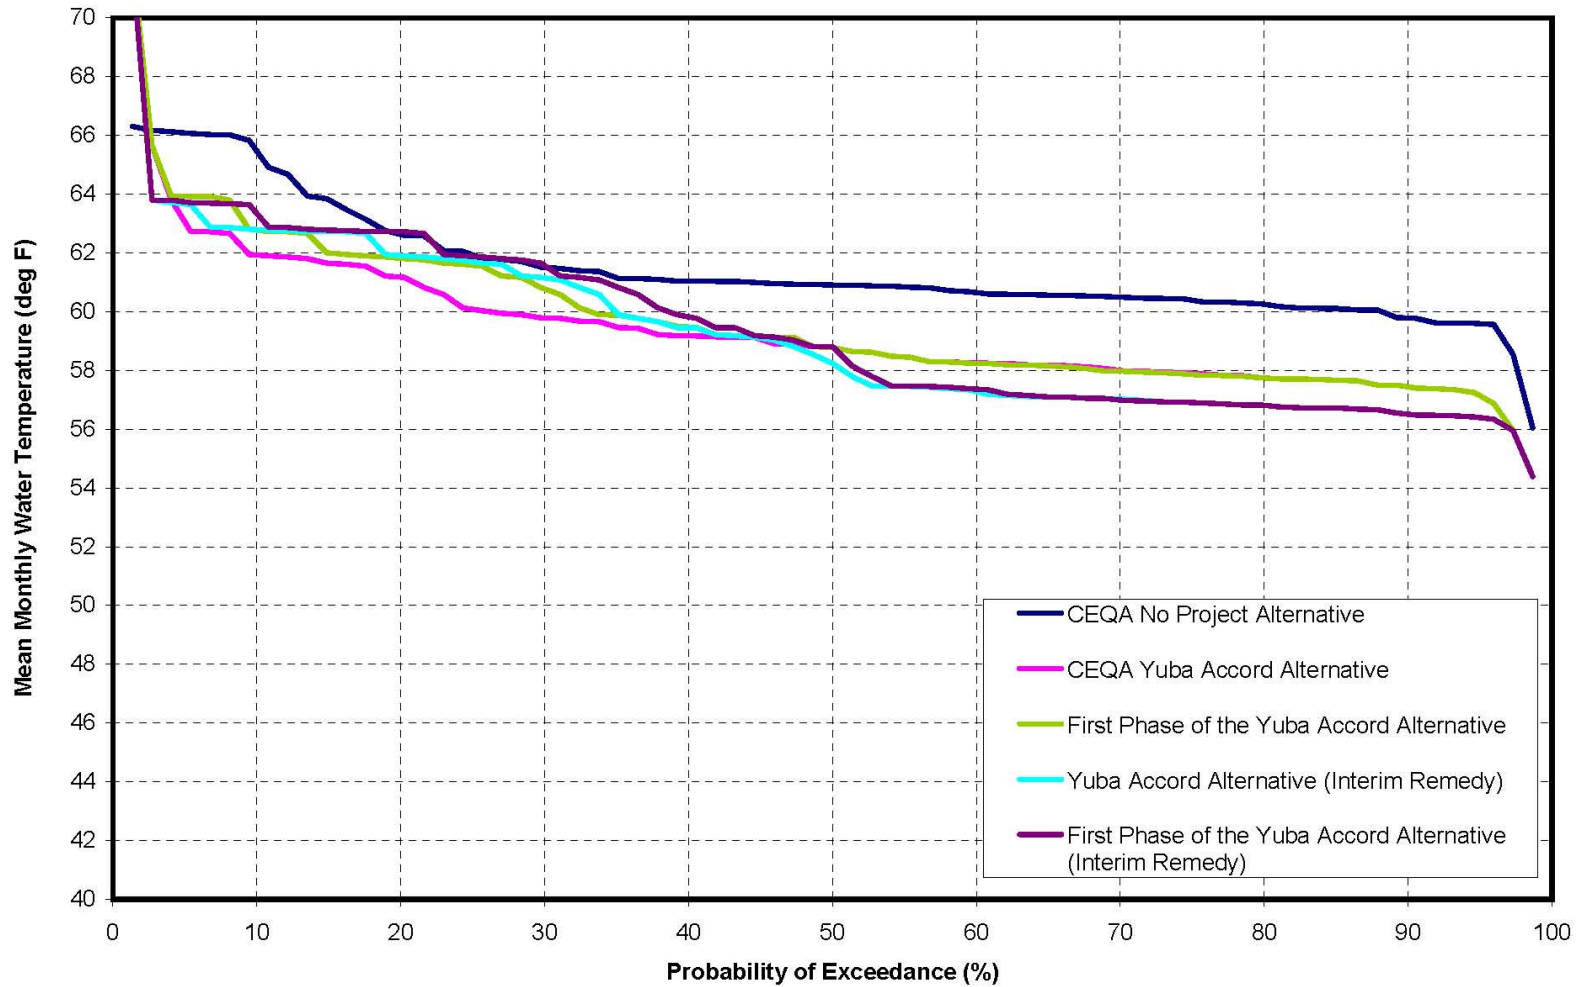

Simulated Mean Monthly Lower Yuba River Water Temperature at Marysville during August