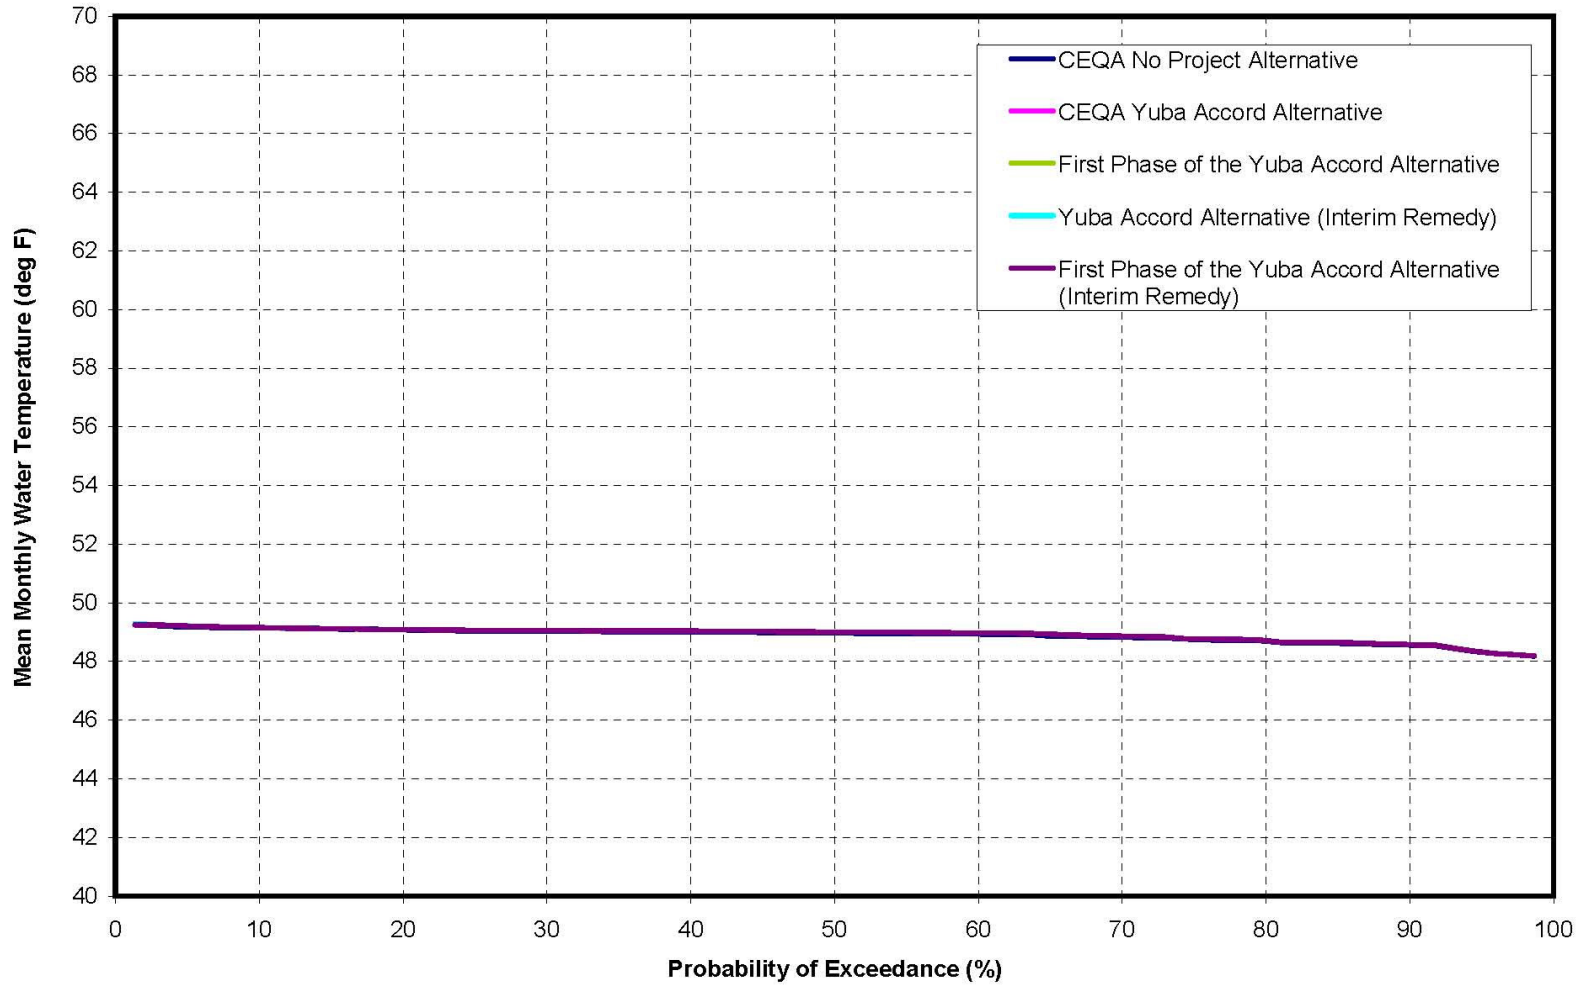

Simulated Mean Monthly Lower Yuba River Water Temperature at Marysville during December