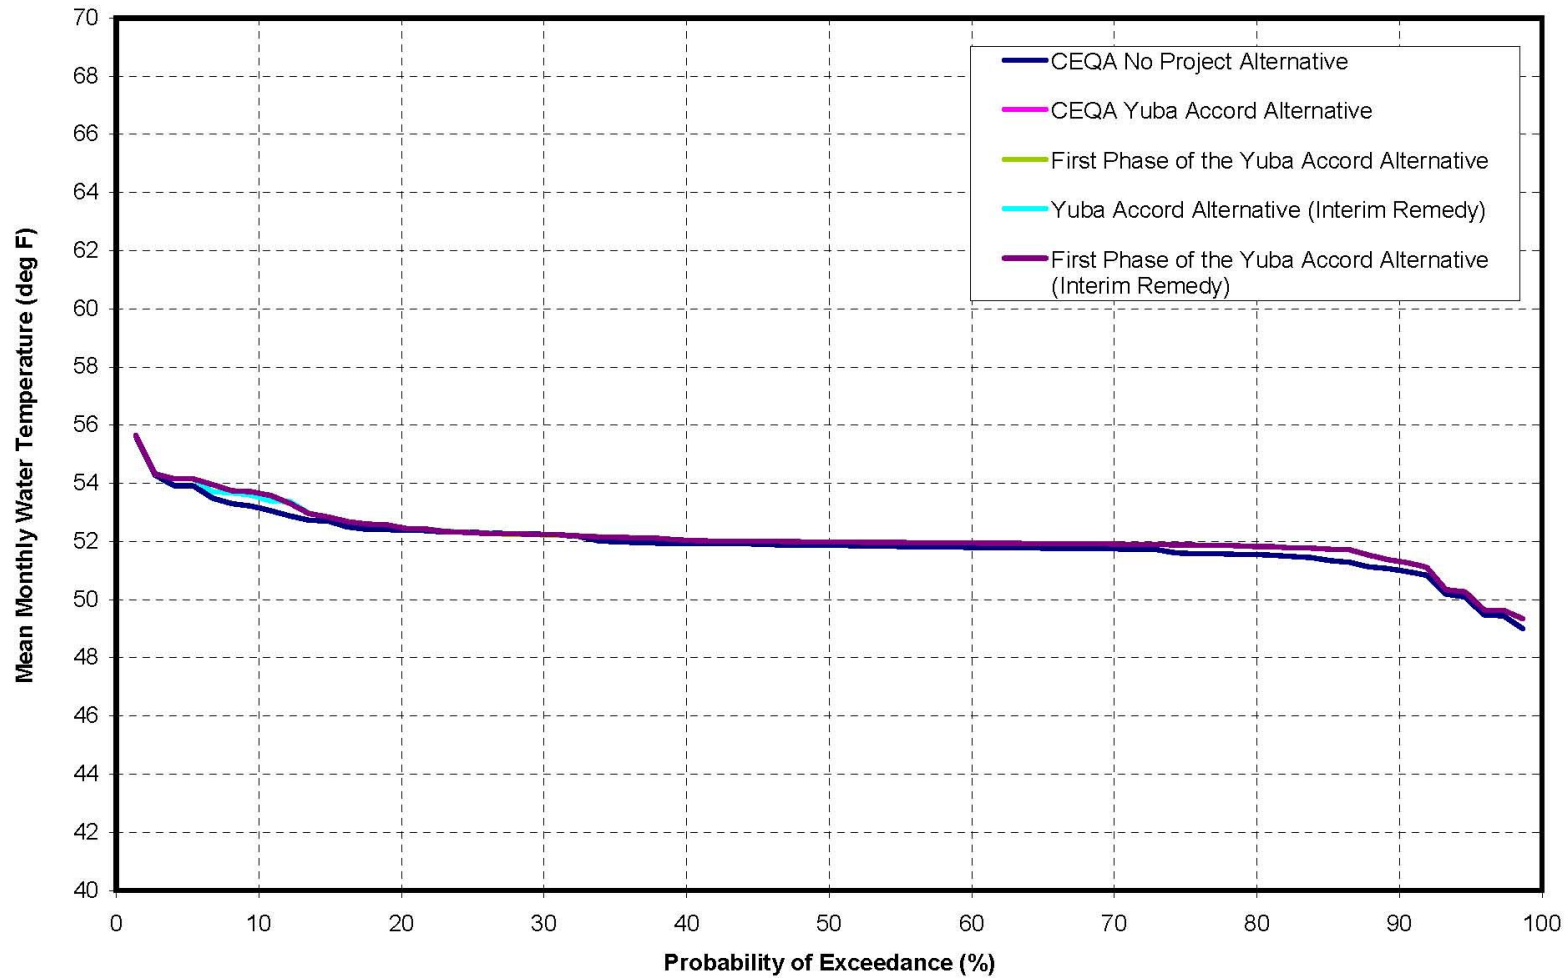

Simulated Mean Monthly Lower Yuba River Water Temperature at Marysville during November