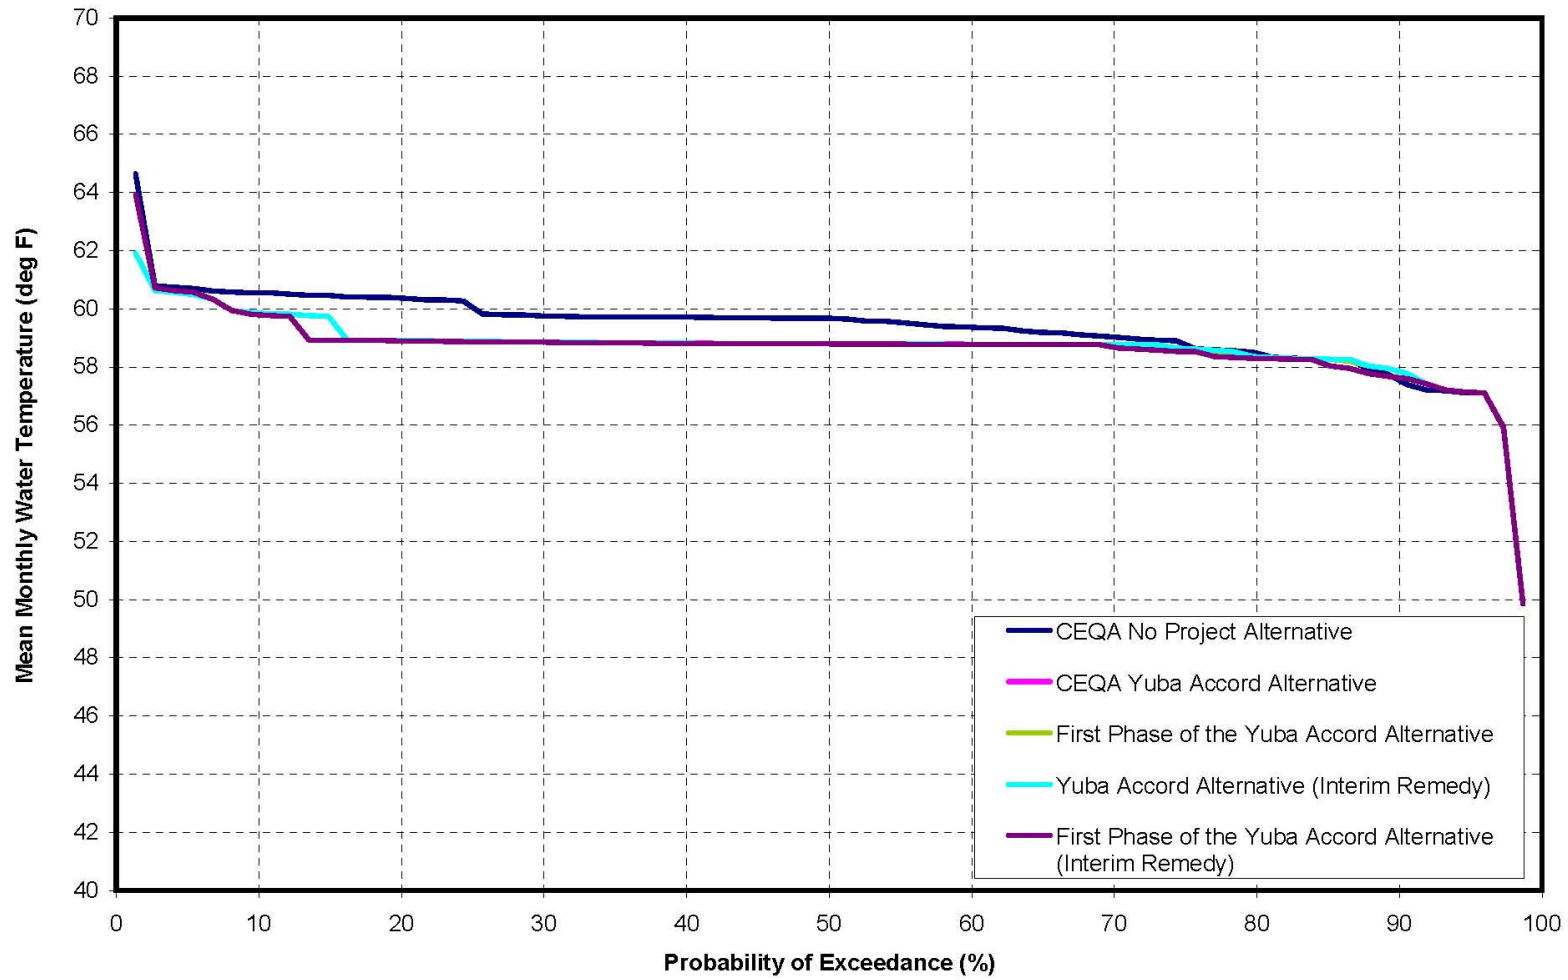

**Lower Yuba River Accord  
SWRCB Hearing**

**Exhibit YCWA-23:  
Lower Yuba River Water  
Temperature Exceedance Plots**

Simulated Mean Monthly Lower Yuba River Water Temperature at Marysville during October