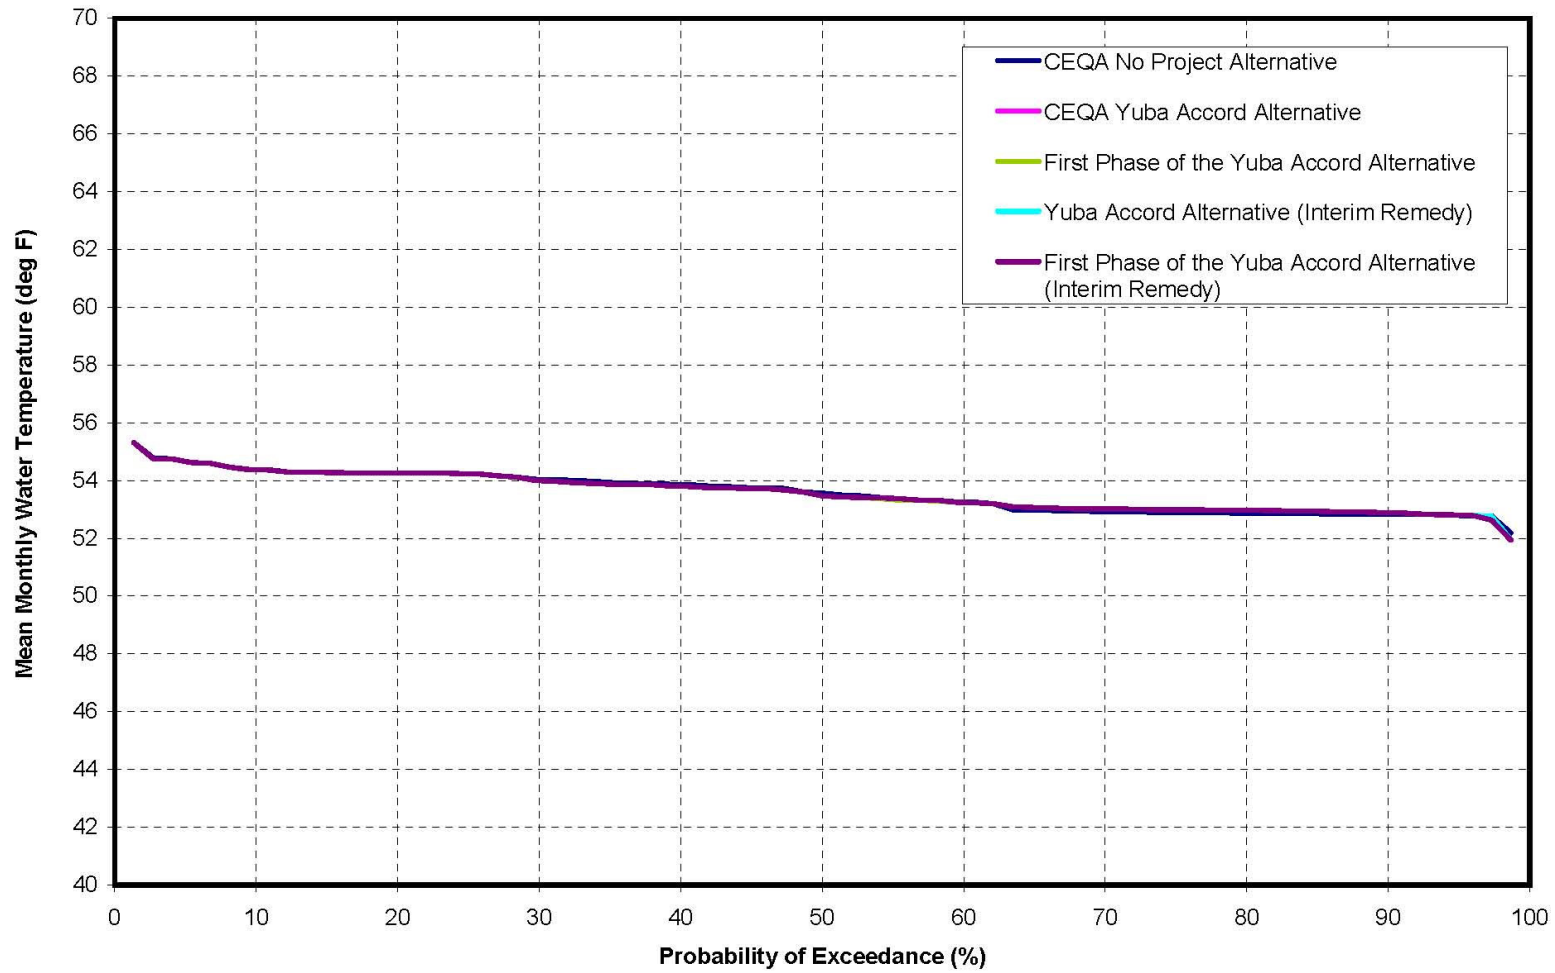

Simulated Mean Monthly Lower Yuba River Water Temperature at Marysville during April