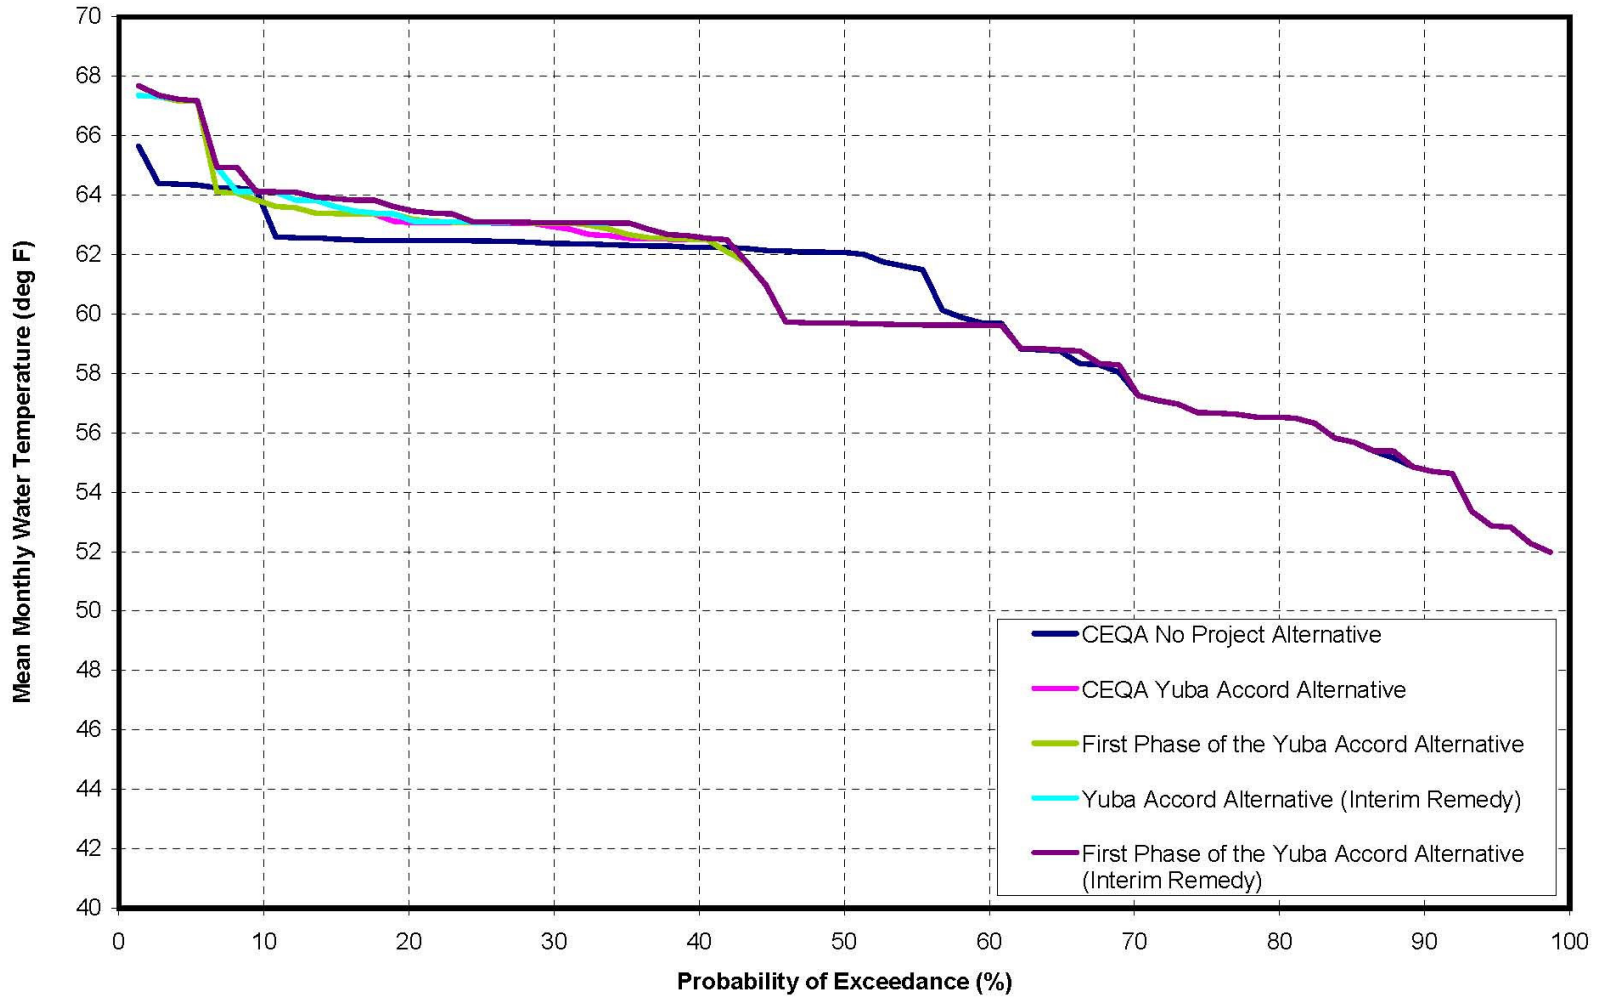

**Lower Yuba River Accord  
SWRCB Hearing**

**Exhibit YCWA-23:  
Lower Yuba River Water  
Temperature Exceedance Plots**

Simulated Mean Monthly Lower Yuba River Water Temperature at Marysville during October

Simulated Mean Monthly Lower Yuba River Water Temperature at Marysville during February

Simulated Mean Monthly Lower Yuba River Water Temperature at Marysville during March

Simulated Mean Monthly Lower Yuba River Water Temperature at Marysville during April

Simulated Mean Monthly Lower Yuba River Water Temperature at Marysville during May

Simulated Mean Monthly Lower Yuba River Water Temperature at Marysville during June

Simulated Mean Monthly Lower Yuba River Water Temperature at Marysville during July