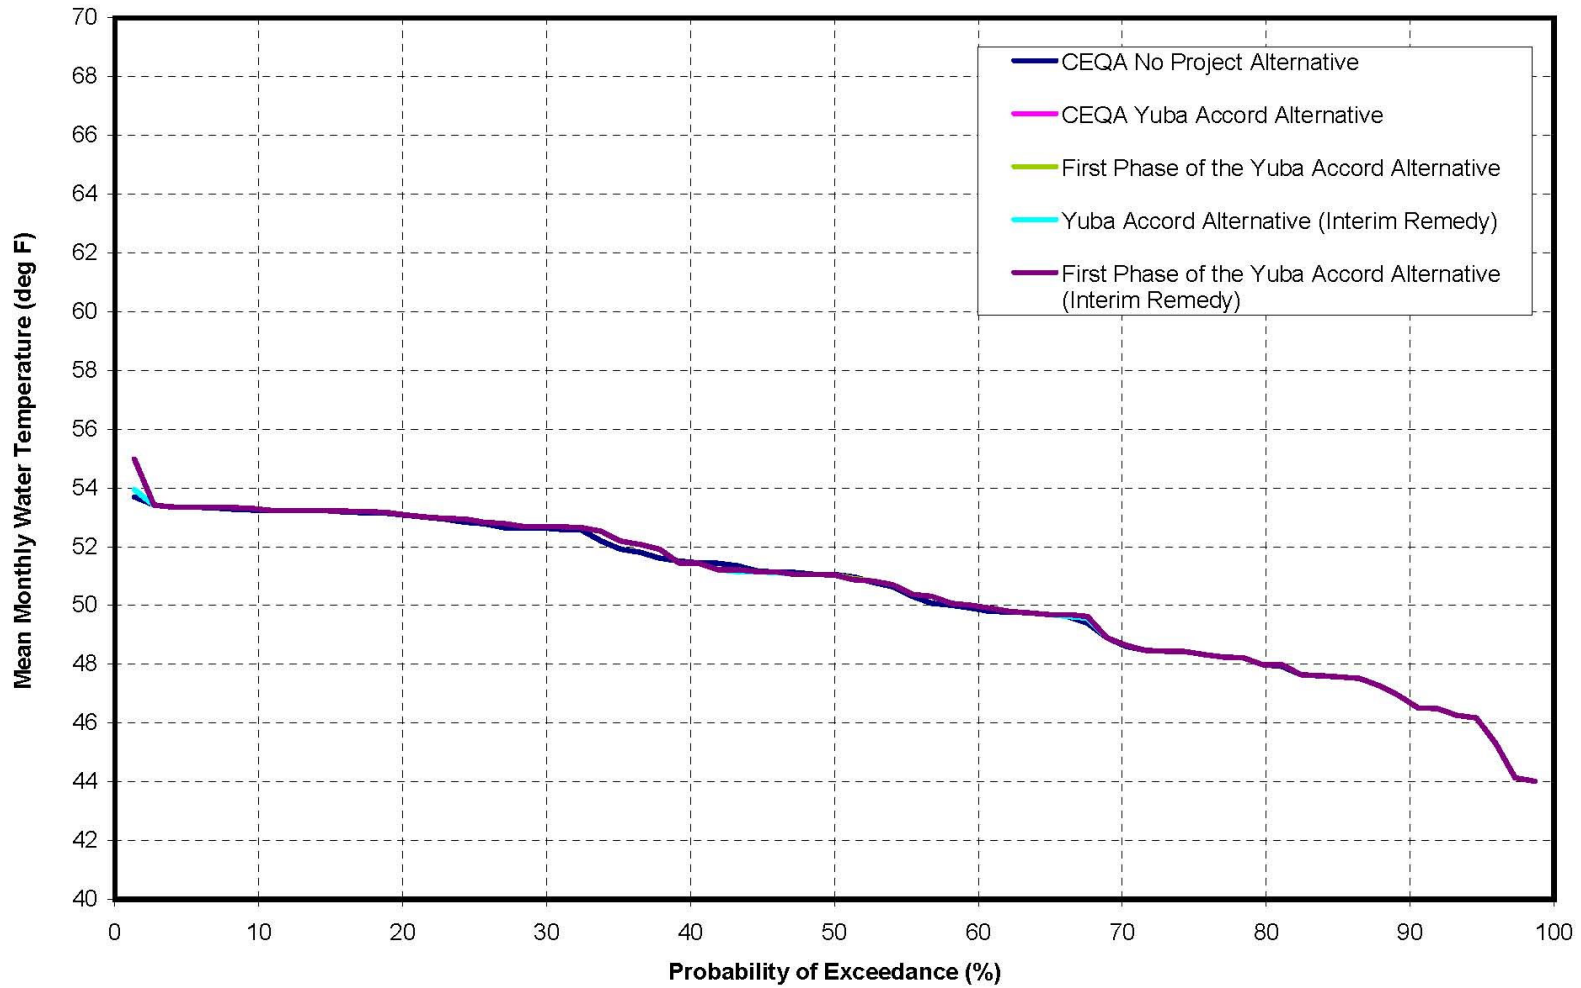

**Lower Yuba River Accord  
SWRCB Hearing**

**Exhibit YCWA-23:  
Lower Yuba River Water  
Temperature Exceedance Plots**

Simulated Mean Monthly Lower Yuba River Water Temperature at Marysville during October

Simulated Mean Monthly Lower Yuba River Water Temperature at Marysville during November

Simulated Mean Monthly Lower Yuba River Water Temperature at Marysville during December

Simulated Mean Monthly Lower Yuba River Water Temperature at Marysville during January

Simulated Mean Monthly Lower Yuba River Water Temperature at Marysville during February

Simulated Mean Monthly Lower Yuba River Water Temperature at Marysville during March

Simulated Mean Monthly Lower Yuba River Water Temperature at Marysville during April