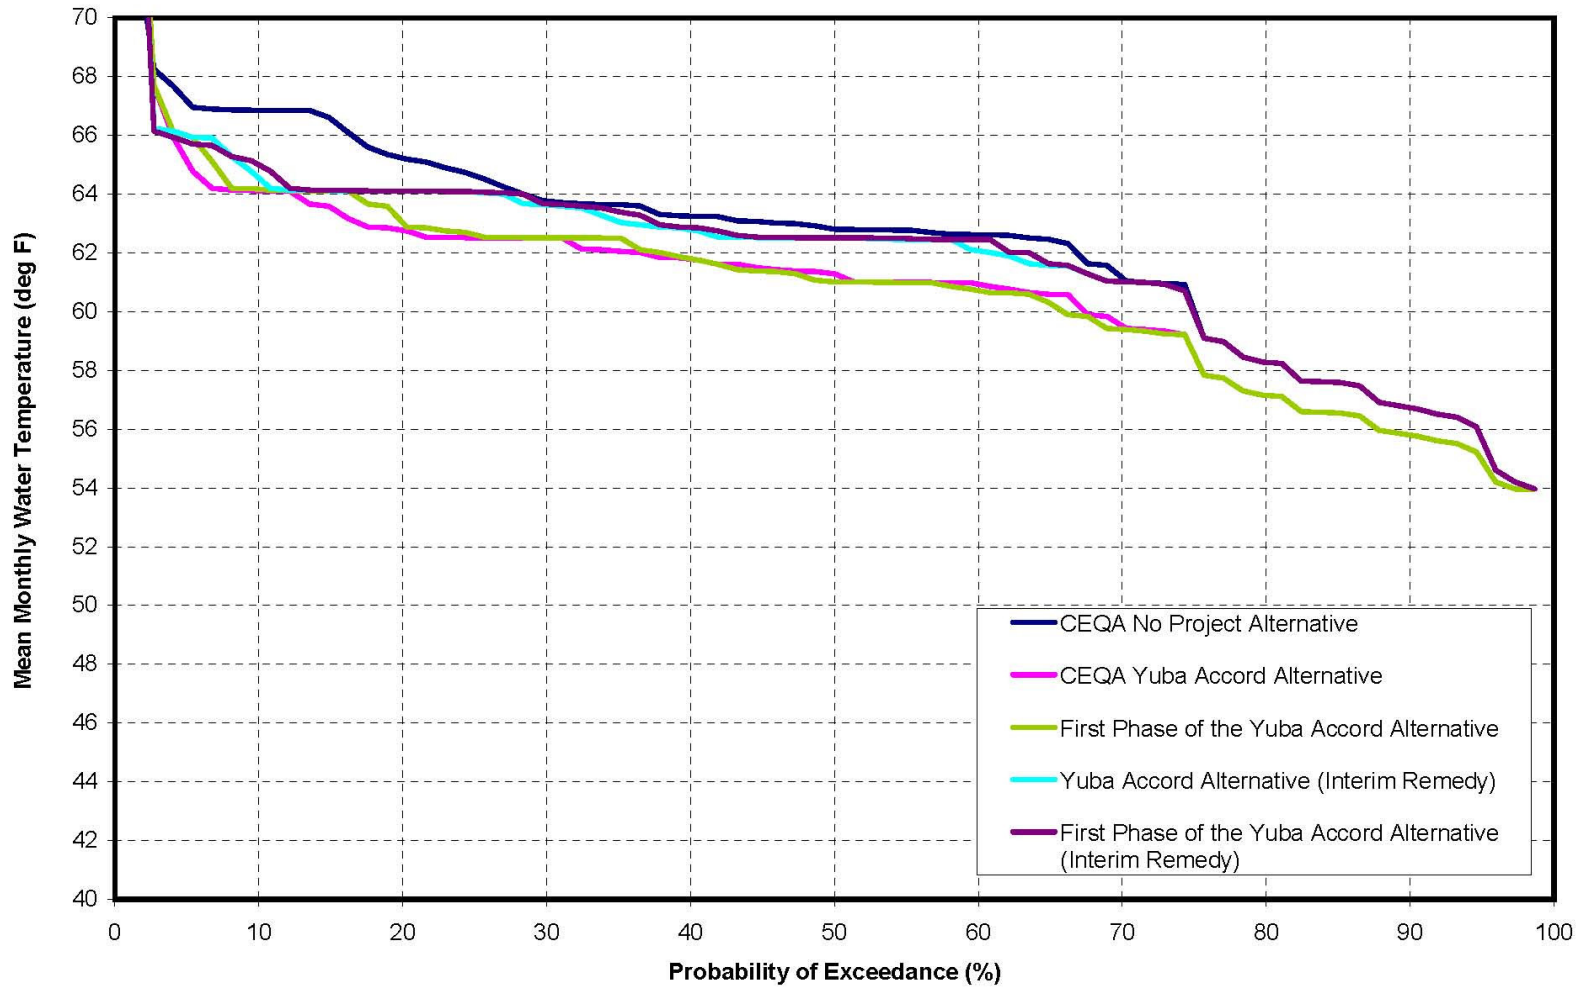

**Lower Yuba River Accord  
SWRCB Hearing**

**Exhibit YCWA-23:  
Lower Yuba River Water  
Temperature Exceedance Plots**

Simulated Mean Monthly Lower Yuba River Water Temperature at Marysville during October

Simulated Mean Monthly Lower Yuba River Water Temperature at Marysville during November

Simulated Mean Monthly Lower Yuba River Water Temperature at Marysville during December

Simulated Mean Monthly Lower Yuba River Water Temperature at Marysville during January

Simulated Mean Monthly Lower Yuba River Water Temperature at Marysville during February

Simulated Mean Monthly Lower Yuba River Water Temperature at Marysville during March

Simulated Mean Monthly Lower Yuba River Water Temperature at Marysville during April

Simulated Mean Monthly Lower Yuba River Water Temperature at Marysville during May

Simulated Mean Monthly Lower Yuba River Water Temperature at Marysville during June

Simulated Mean Monthly Lower Yuba River Water Temperature at Marysville during July