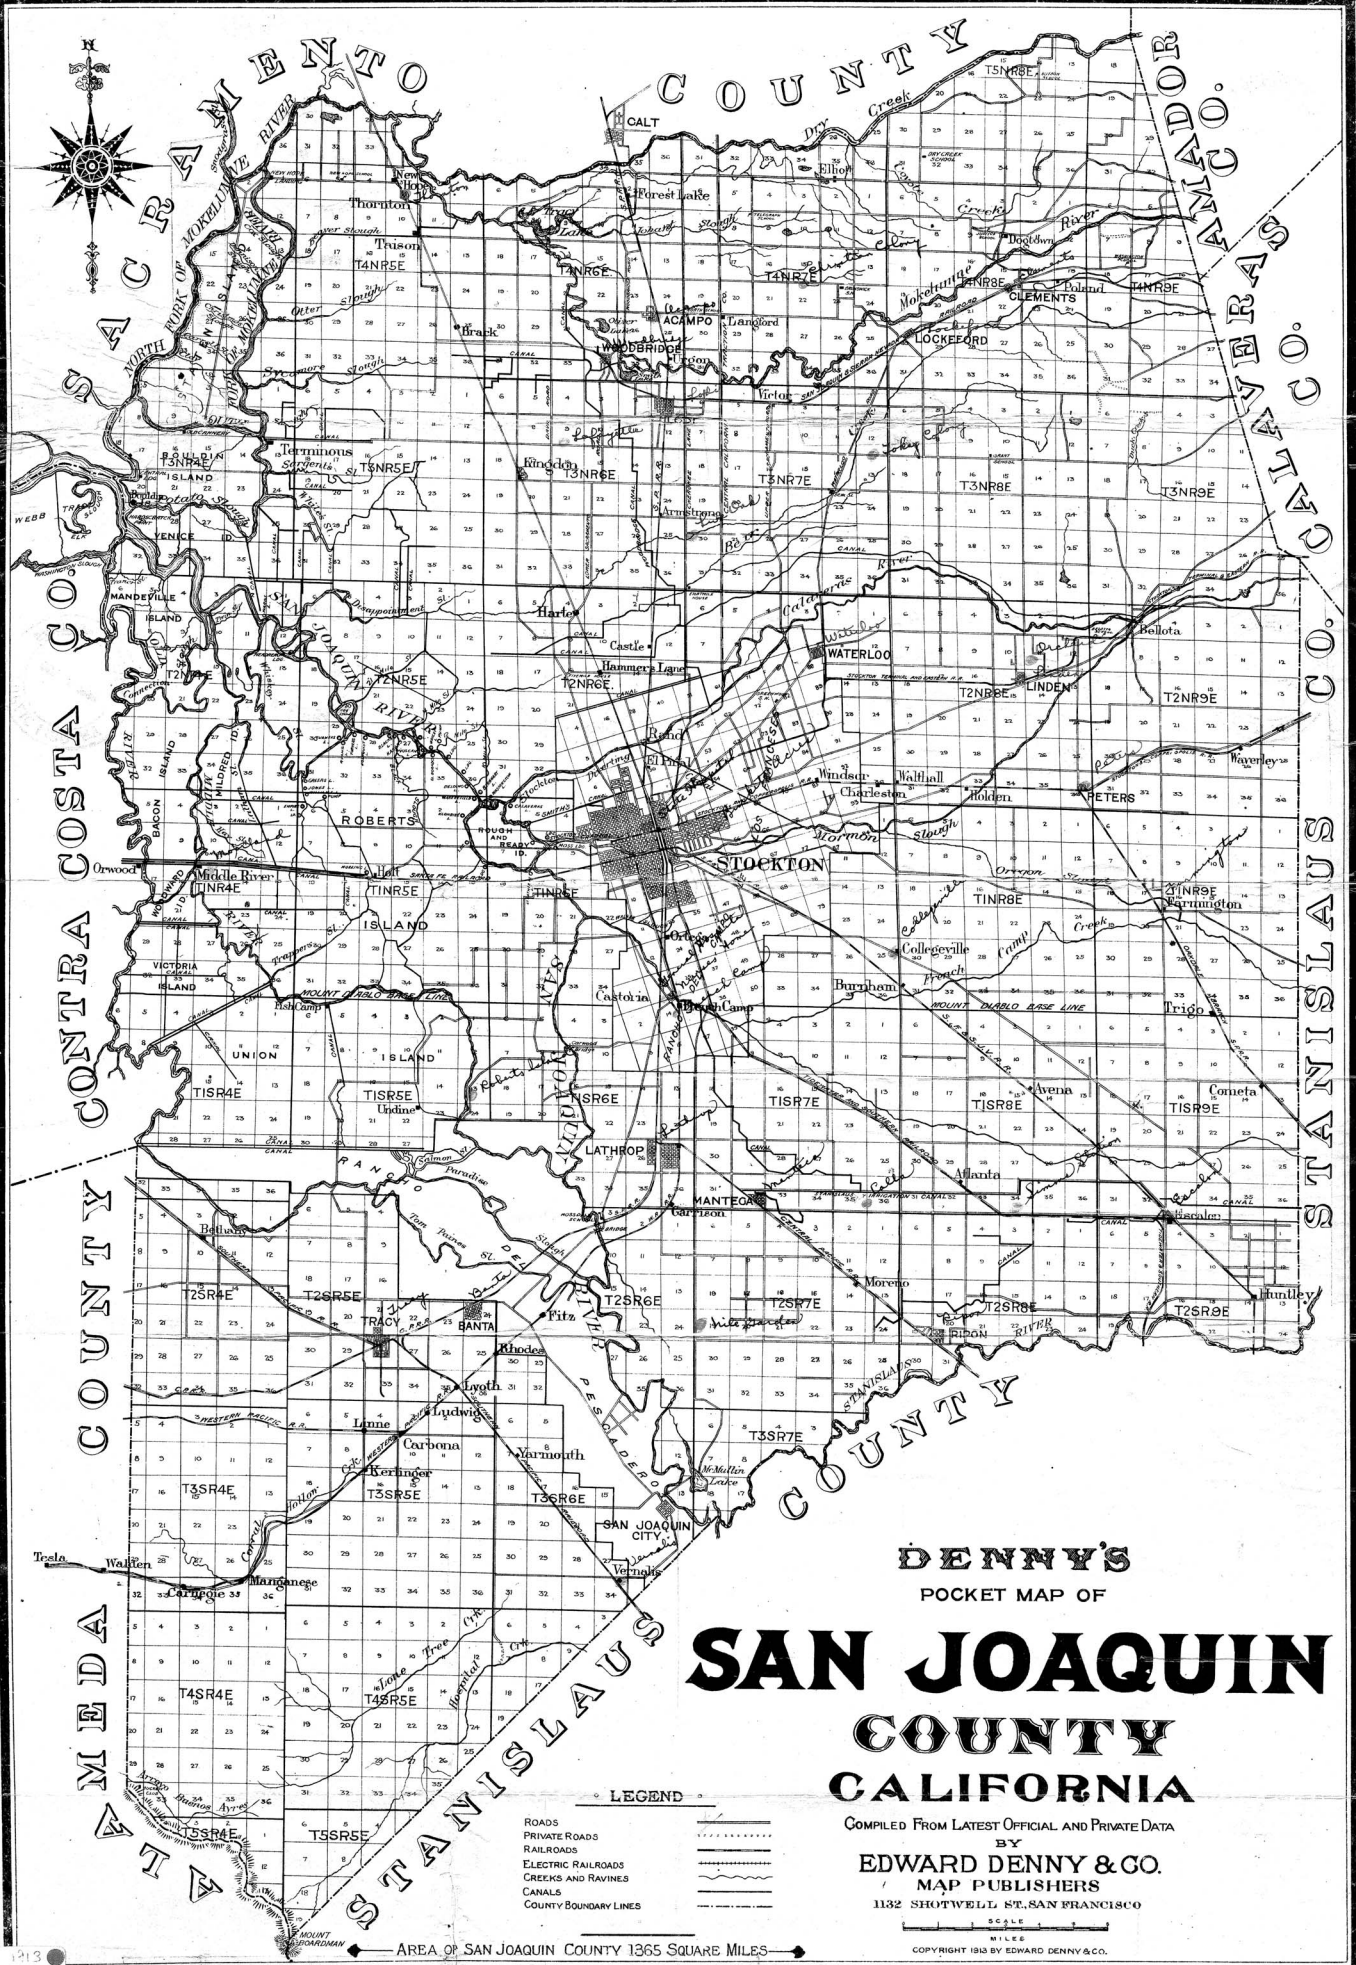

San Joaquin 1913

DENNY'S
POCKET MAP OF
SAN JOAQUIN
COUNTY
CALIFORNIA

COMPILED FROM LATEST OFFICIAL AND PRIVATE DATA
BY
EDWARD DENNY & CO.
MAP PUBLISHERS
1132 SHOTWELL ST. SAN FRANCISCO

- LEGEND**
- ROADS
 - PRIVATE ROADS
 - RAILROADS
 - ELECTRIC RAILROADS
 - CREEKS AND RAVINES
 - CANALS
 - COUNTY BOUNDARY LINES

AREA OF SAN JOAQUIN COUNTY 1365 SQUARE MILES

SCALE
MILES
COPYRIGHT 1913 BY EDWARD DENNY & CO.