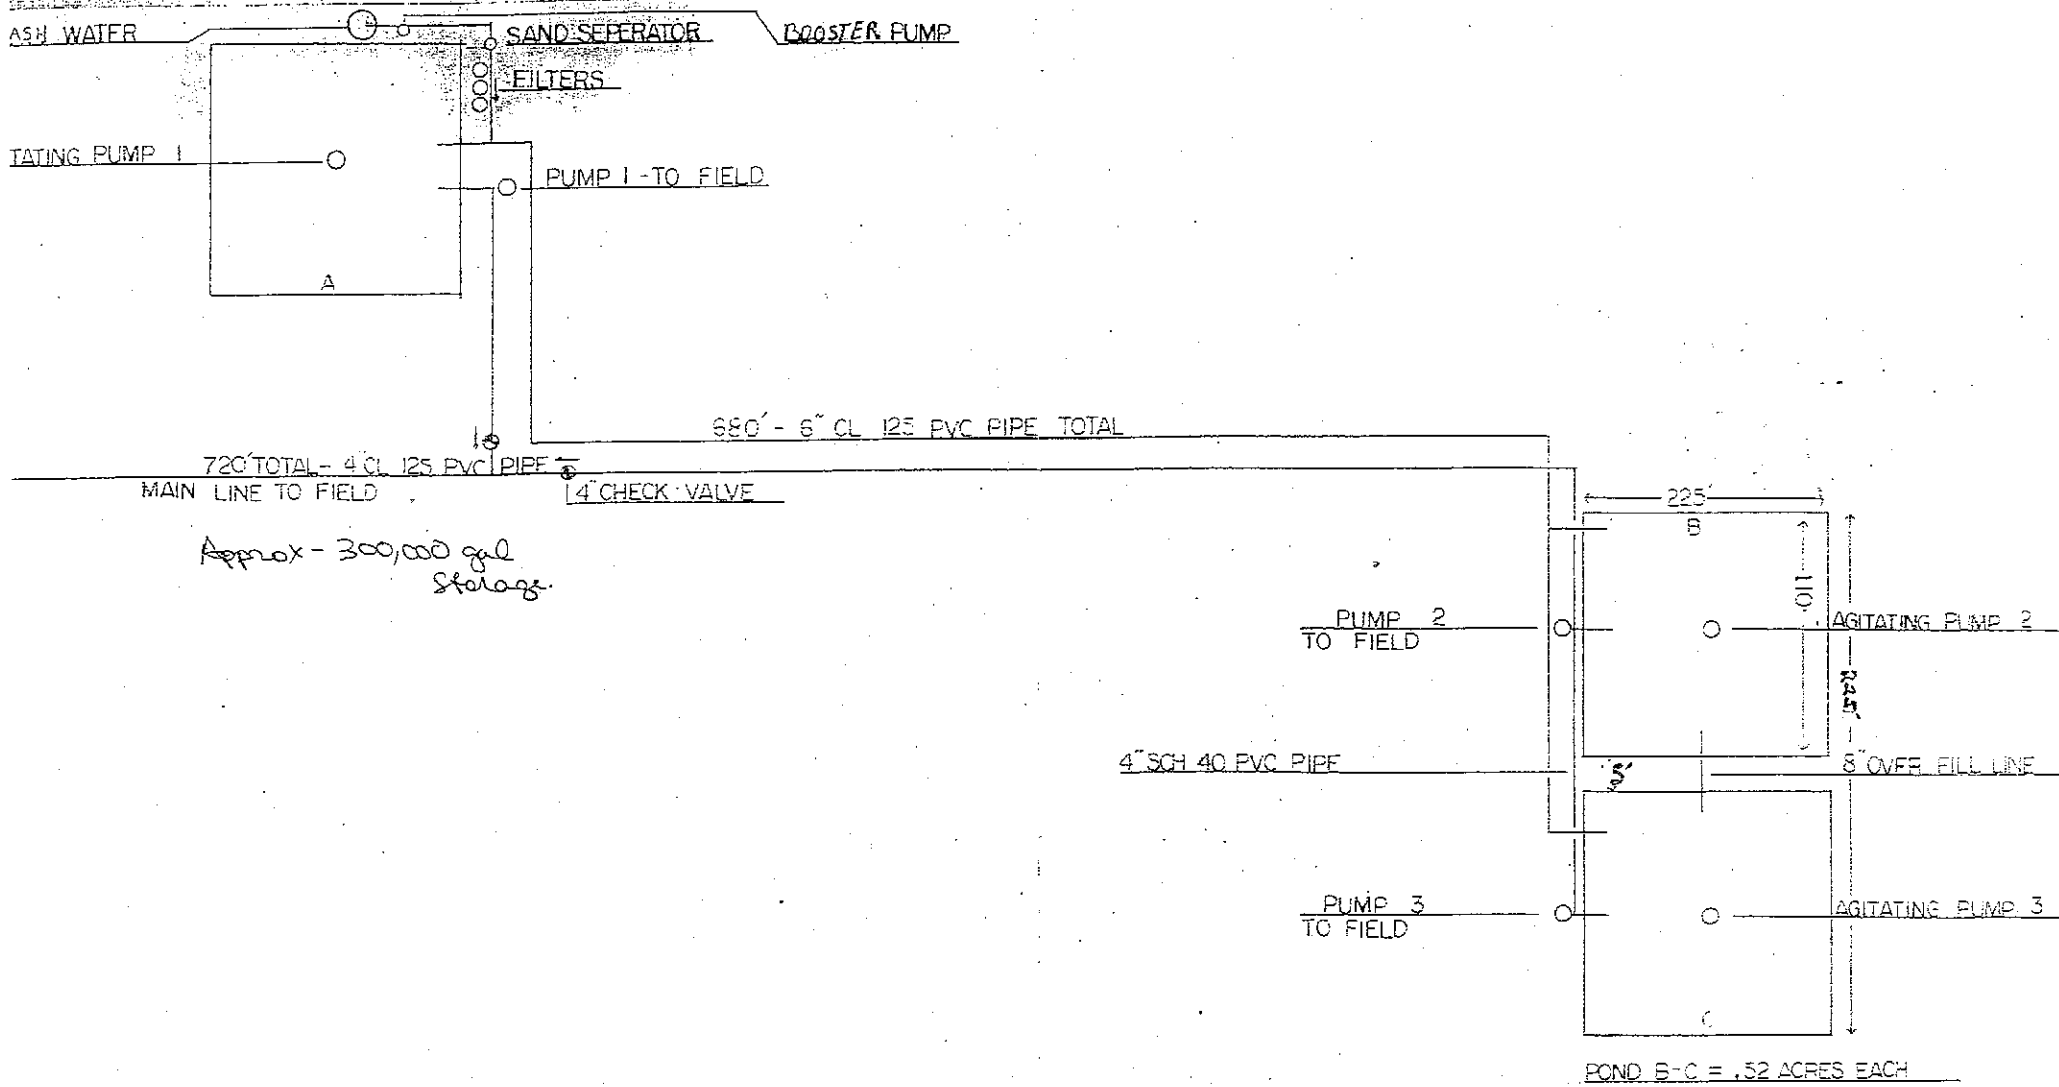

LOCATION MAP

SCALE: 1" = 2000'

FIGURE 1

Item No.17 Attachment No. 1
 Feb. 9, 2007 Meeting
 Dreisbach-Hilltop Cold Storage

Drawing Not to Scale