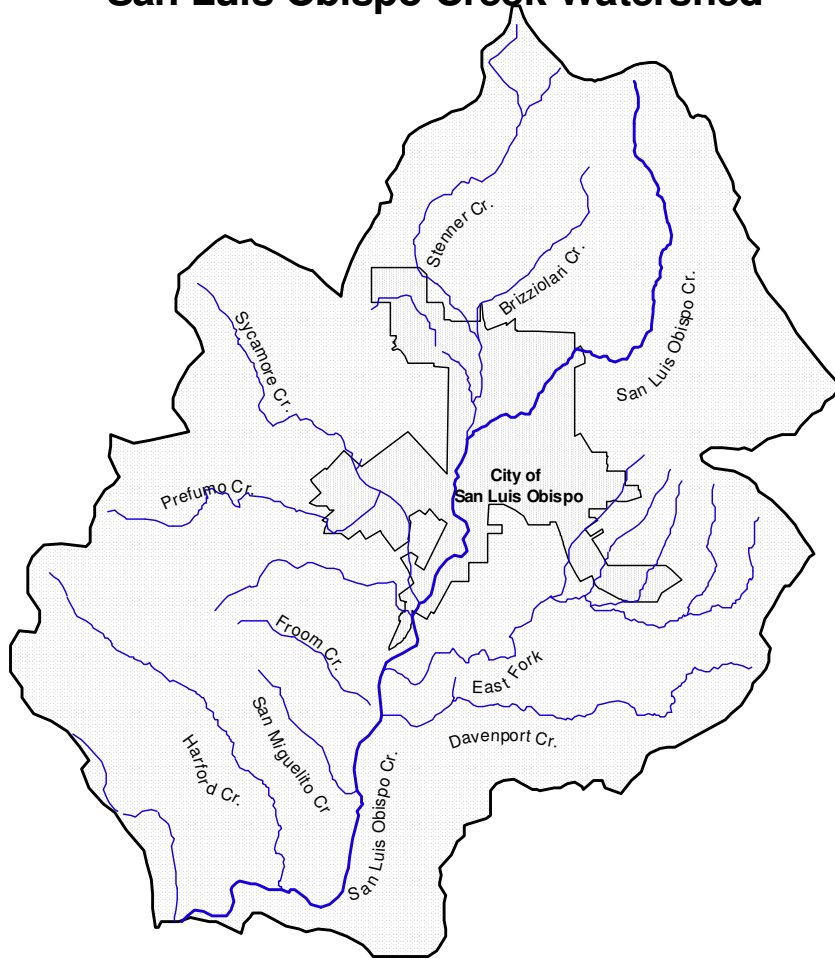

LOCATION OF SAN LUIS OBISPO CREEK WATERSHED

San Luis Obispo Creek Watershed

1:120000