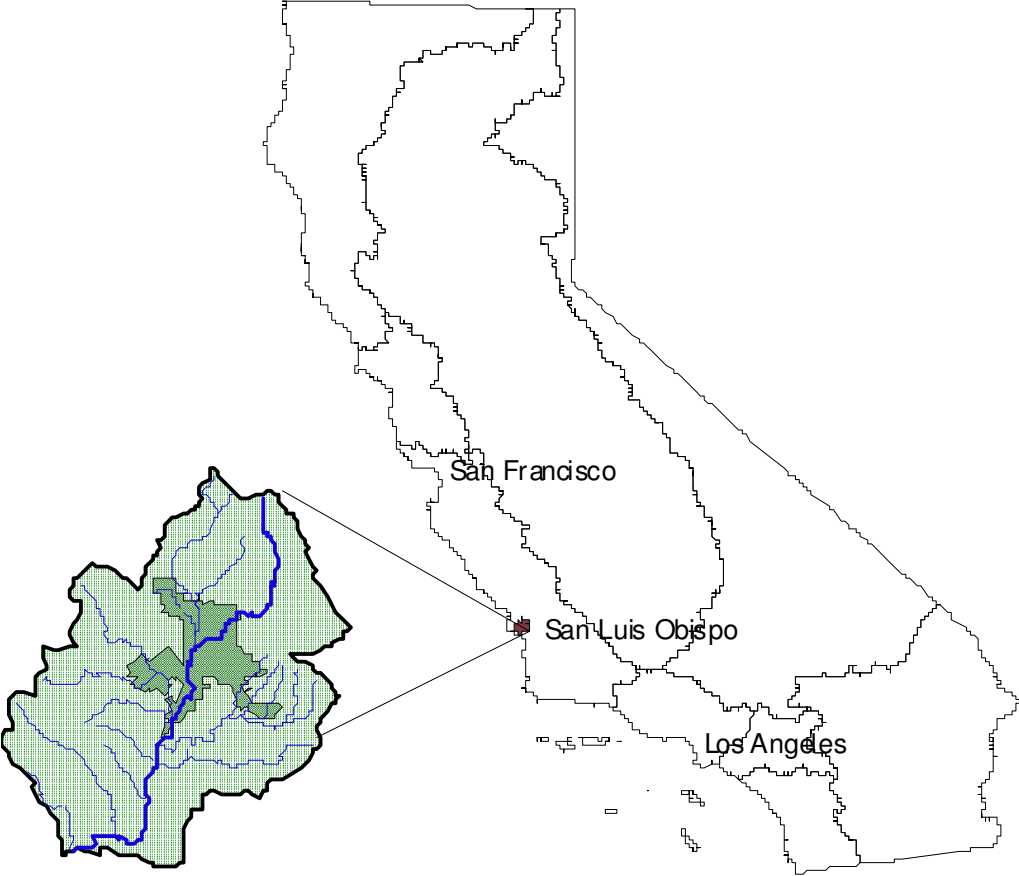

LOCATION OF SAN LUIS OBISPO CREEK WATERSHED

San Luis Obispo Creek Watershed

1:120000