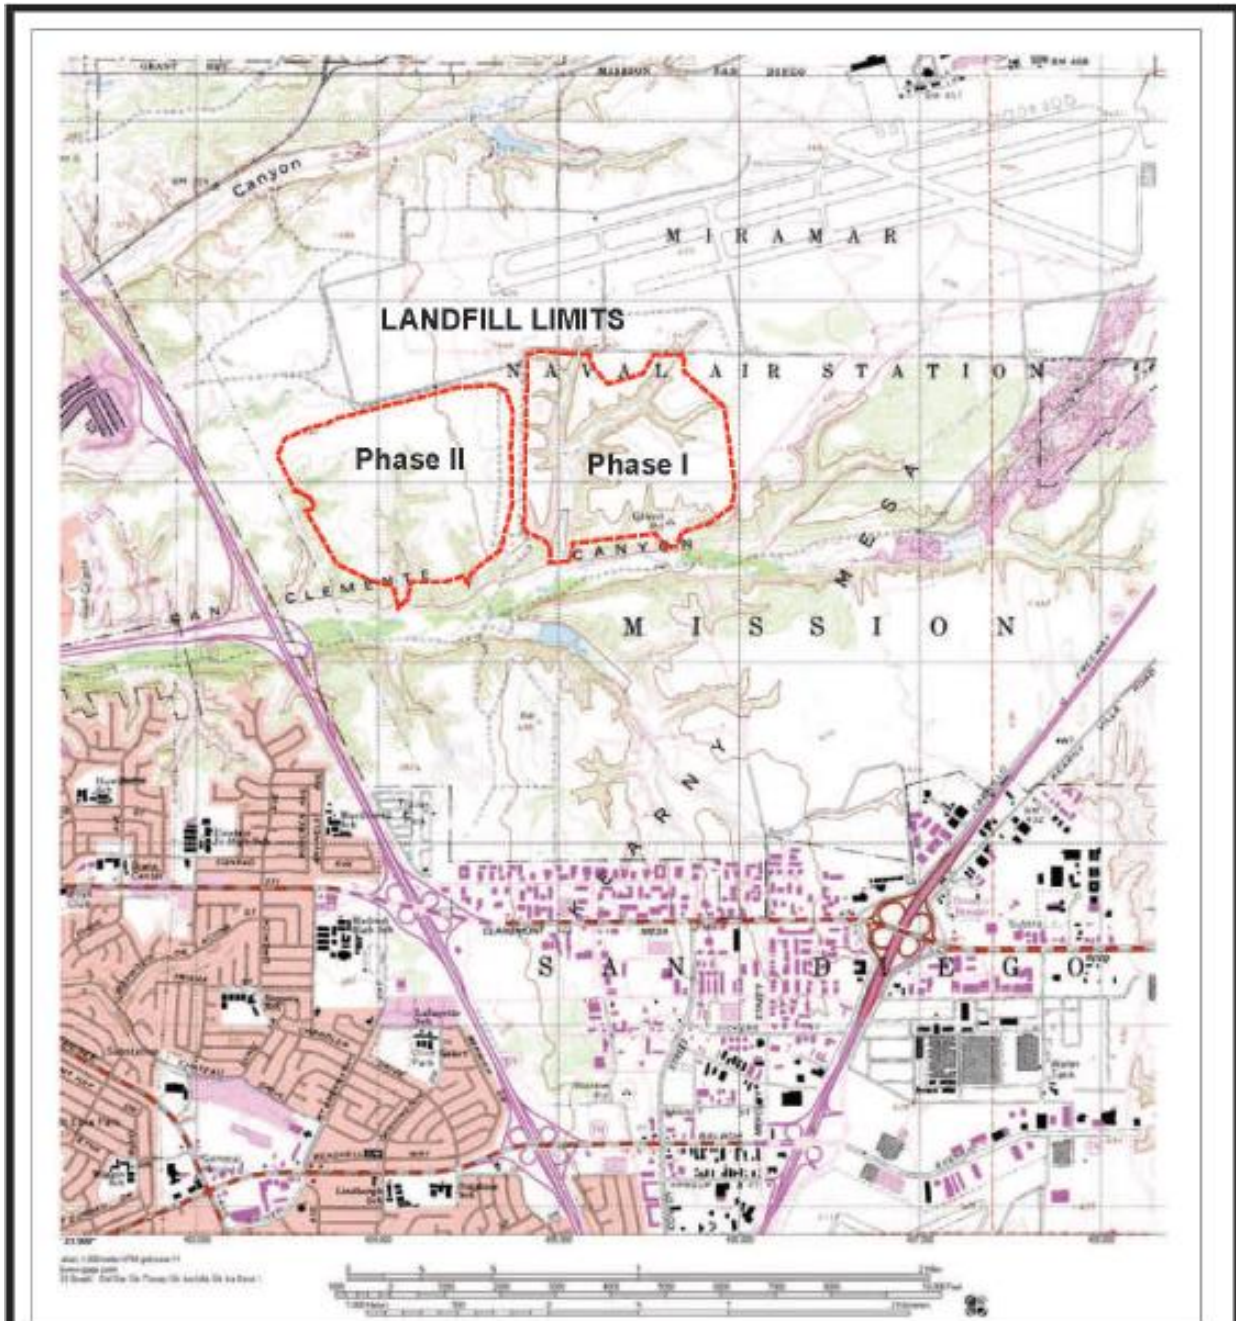

West Miramar Landfill Vicinity Map

REFERENCE: U.S.G.S. 7.5 Minute Topographic Series, La Jolla, CA, 1967, rev. 1975.

FIGURE 1B

VICINITY MAP

NON-WATER CORRECTIVE ACTION PLAN
WEST MIRAMAR LANDFILL
SAN DIEGO, CALIFORNIA

Geo-Logic
ASSOCIATES

Draft
JGF

Date
8/2013

Project No.
2013-0077

West Miramar Landfill Facility Map