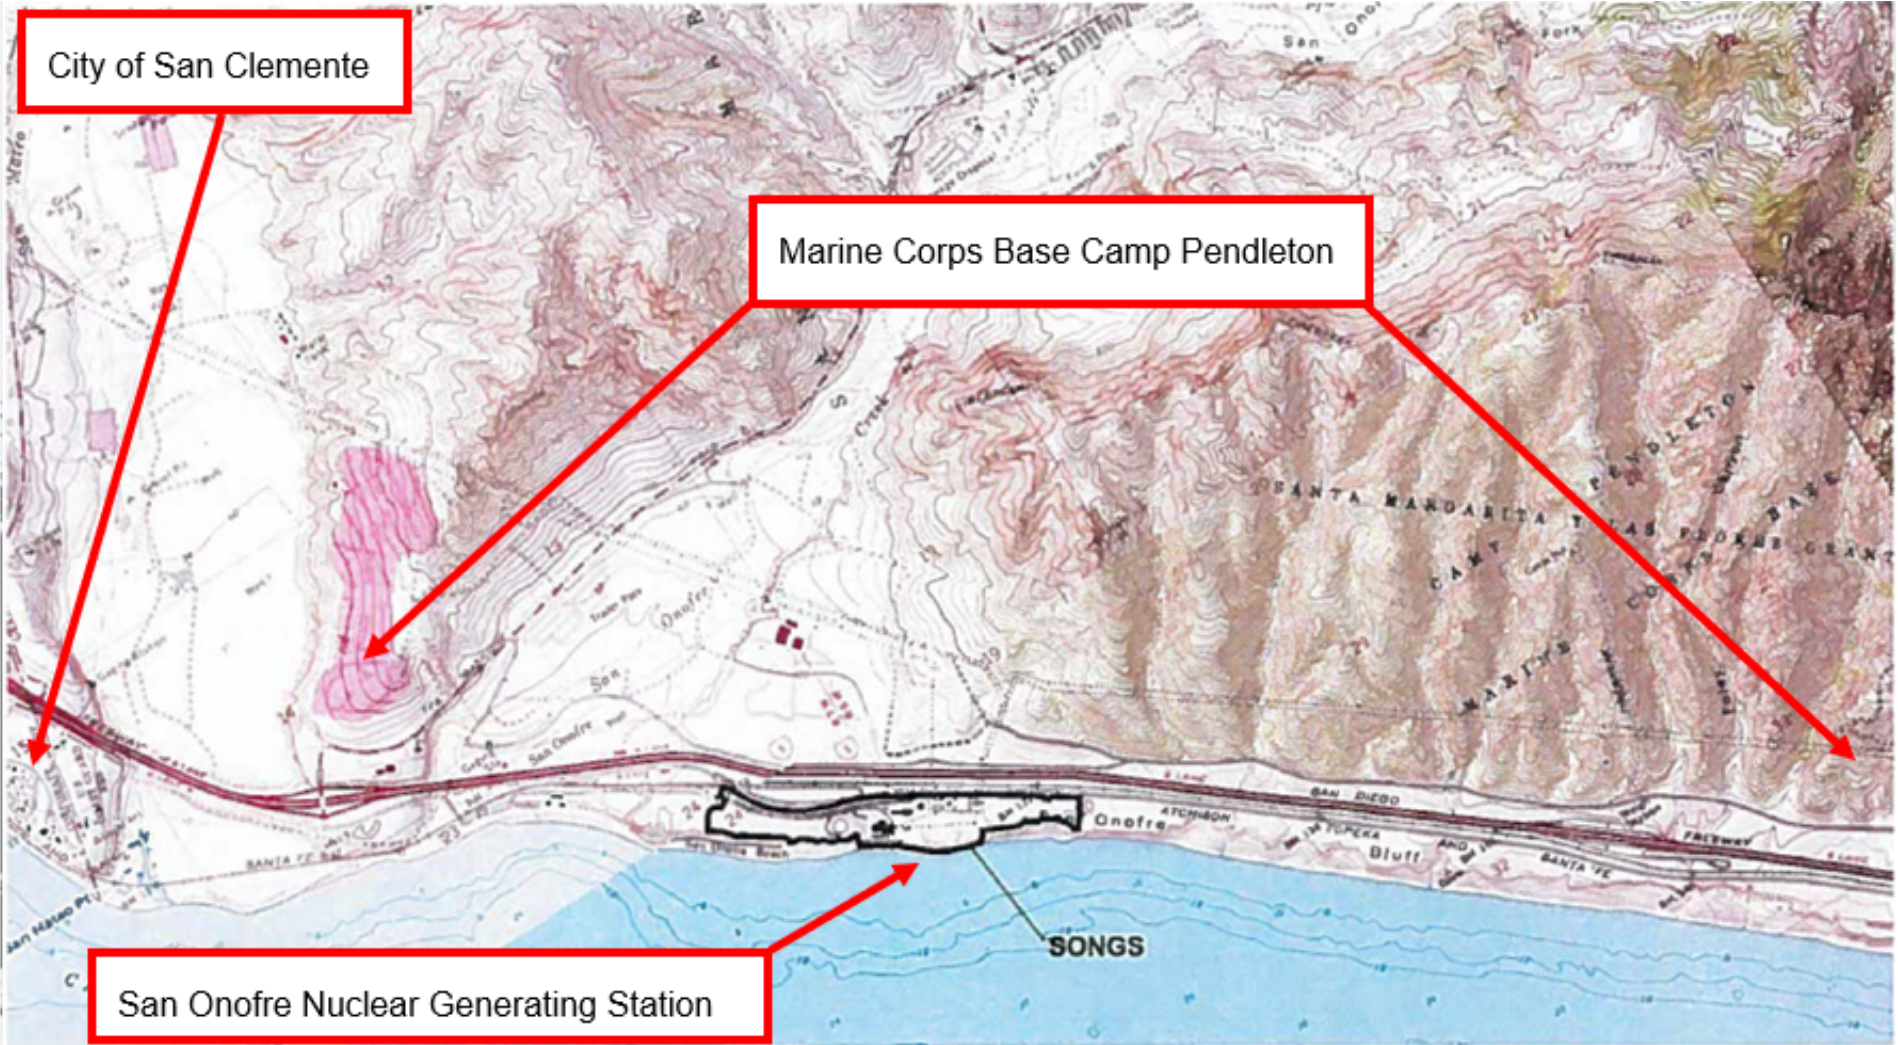

Facility Map

REFERENCE:
ESRI ONLINE, 2013 NATIONAL GEOGRAPHIC SOCIETY.
QUADRANGLES, SAN ONOFRE BLUFF AND SAN CLEMENTE, CA

 SONGS An AECOM Energy Solutions Joint Venture		SONGS SITE LOCATION MAP		ATTACHMENT A
		SPDES Permit Renewal Application San Onofre Nuclear Generating Station (SONGS) San Clemente, California		
OWNER:	DATE:	PROJECT NUMBER:		
M Group	02/2020	00340390		