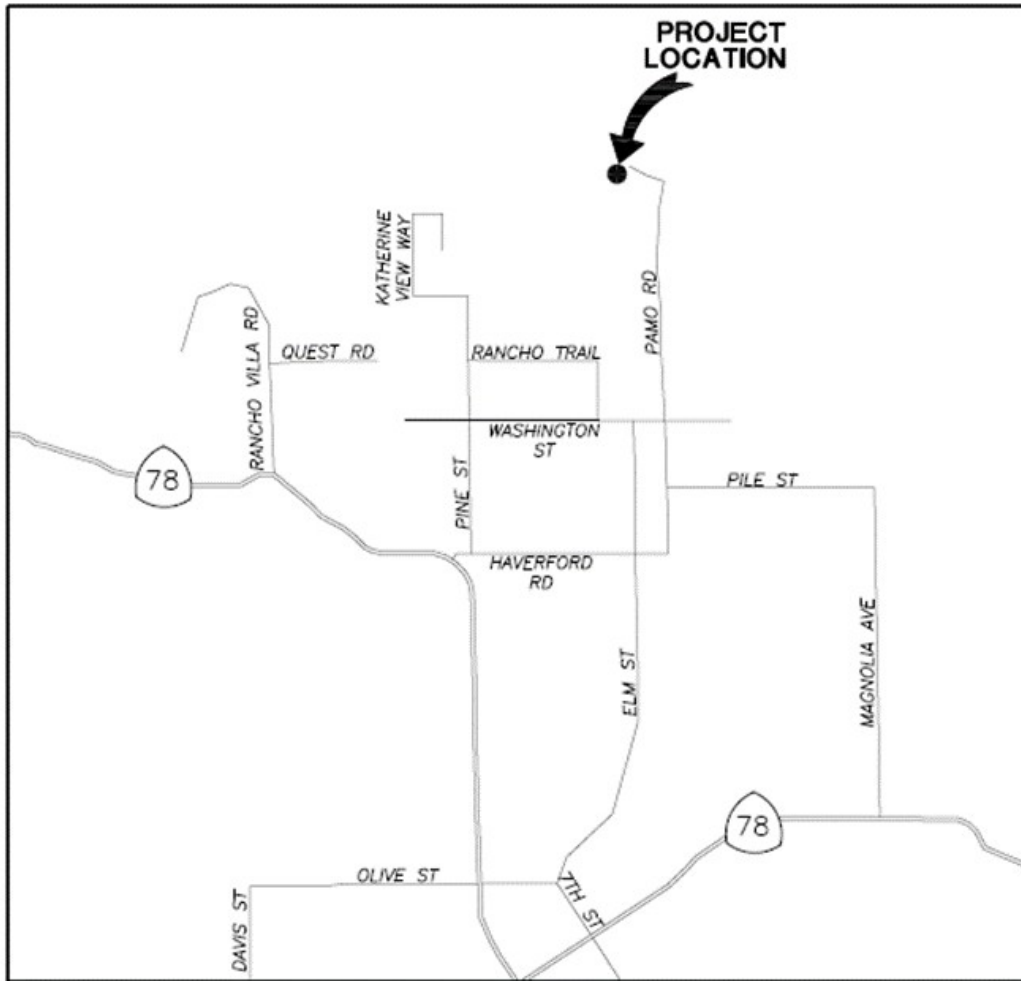

LOCATION MAP

LOCATION MAP

SCALE: 1"=4000'

PREPARED BY:

800-C SOUTH ROCHESTER AVENUE
ONTARIO, CALIFORNIA 91761

FIGURE 1

REPUBLIC SERVICES

RAMONA LANDFILL

SITE LOCATION MAP