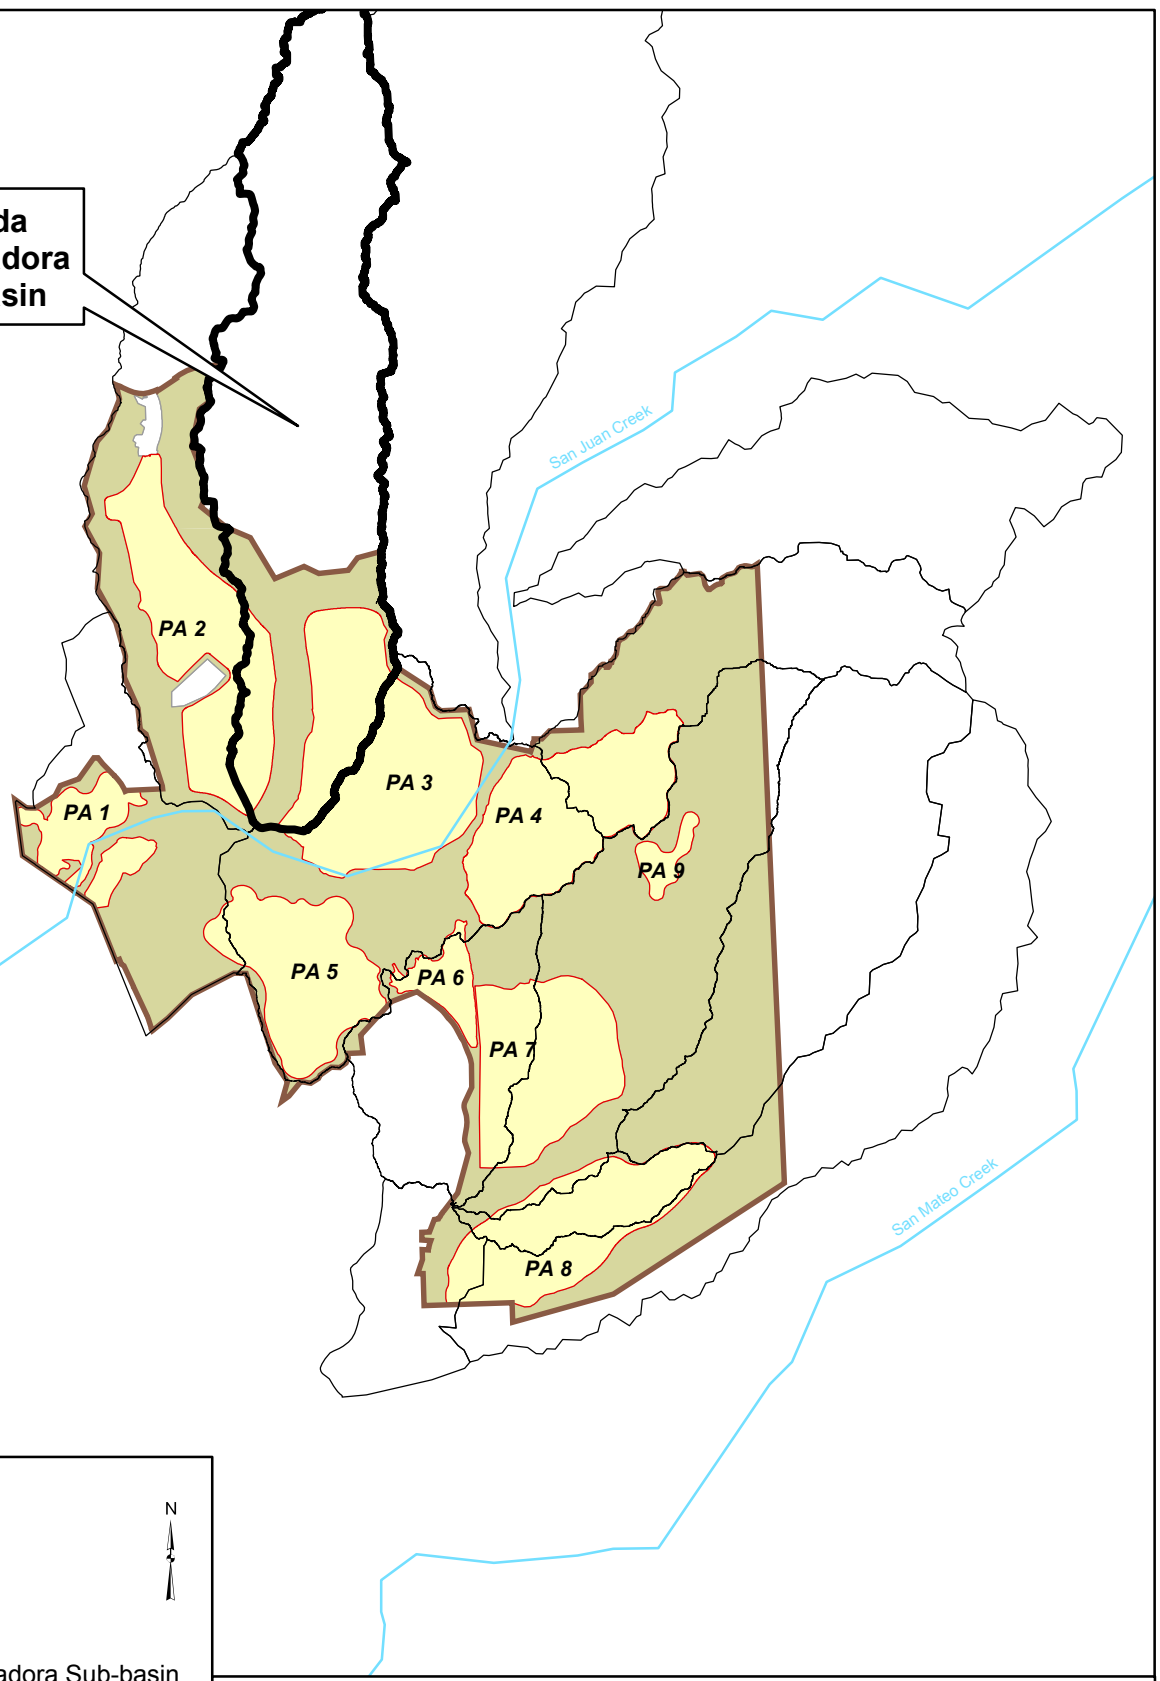

**Cañada Gobernadora Sub-basin**

**Legend**

-  Planning Area
-  Open Space
-  Cañada Gobernadora Sub-basin
-  Rancho Mission Viejo
-  Sub-basin Boundary

**Figure 4-3  
Planning Areas within the Cañada  
Gobernadora Sub-basin**

September 2005

Water Quality Management Plan  
Rancho Mission Viejo