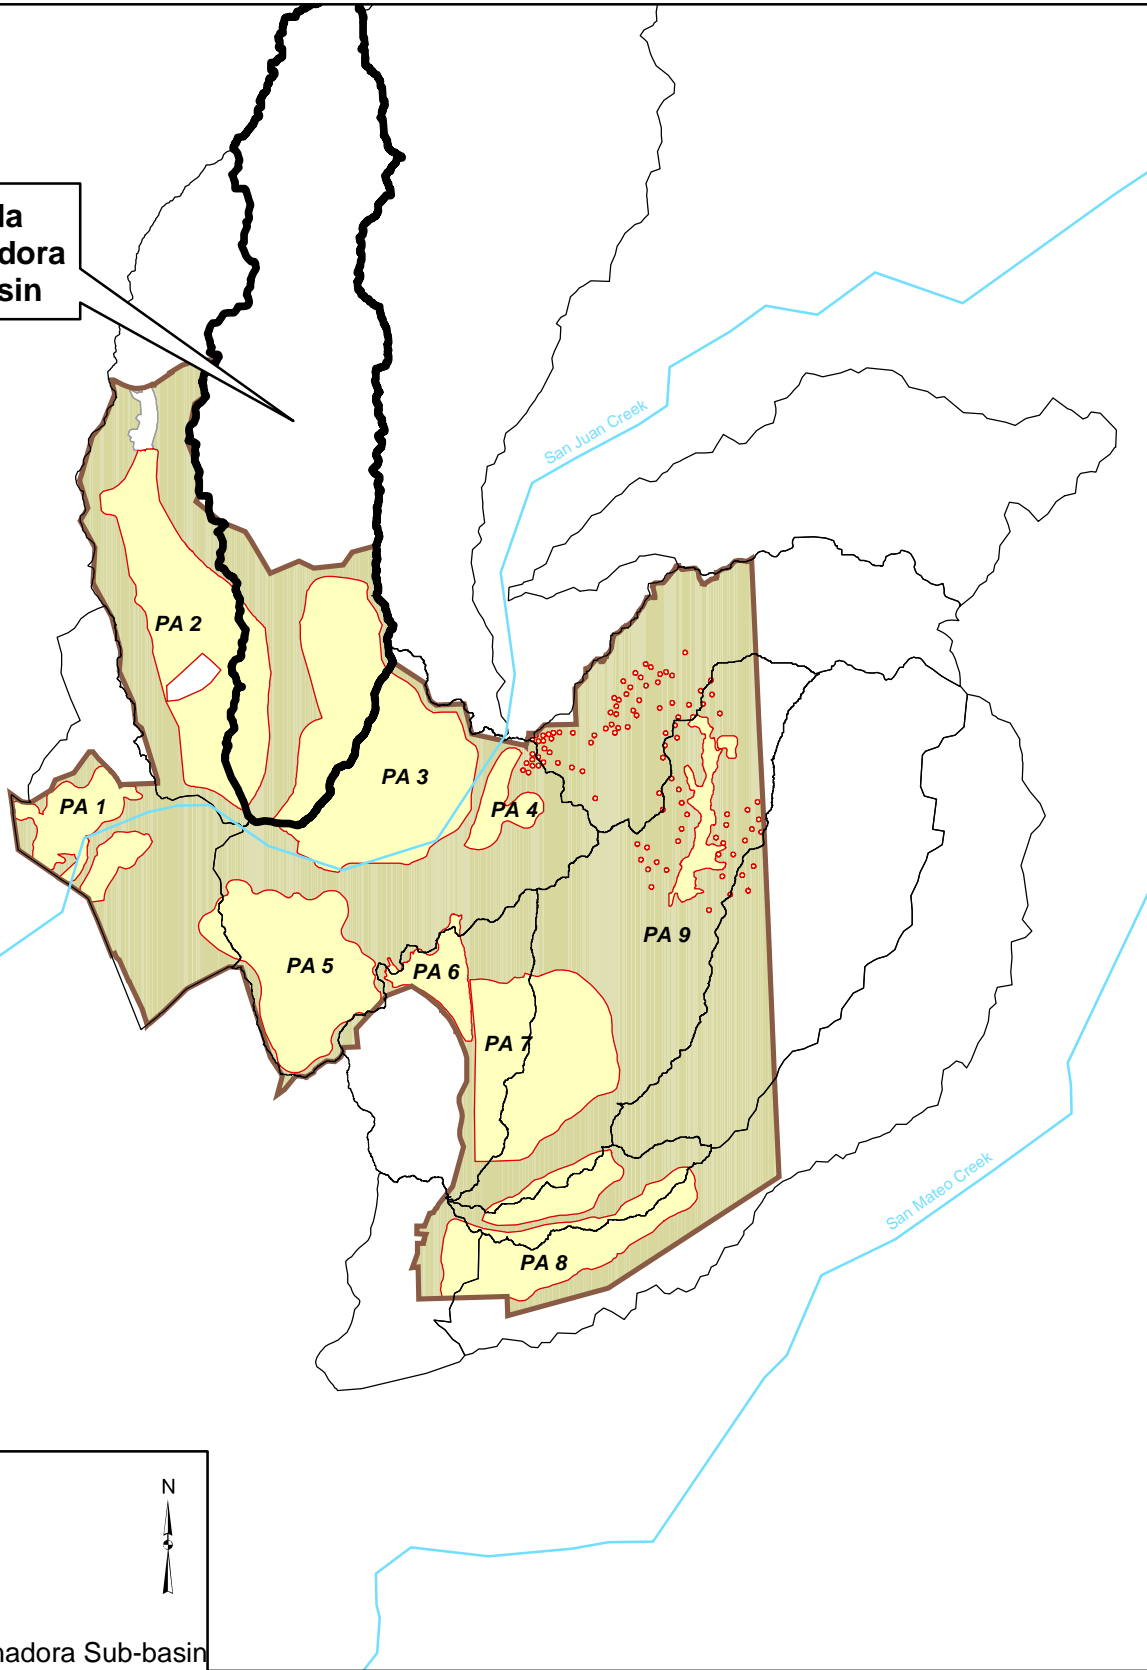

Cañada Gobernadora Sub-basin

Legend

-  Planning Area
-  Open Space
-  Cañada Gobernadora Sub-basin
-  Rancho Mission Viejo
-  Sub-basin Boundary

Figure 4-3
Planning Areas within the Cañada
Gobernadora Sub-basin

March 2004

Water Quality Management Plan
Rancho Mission Viejo