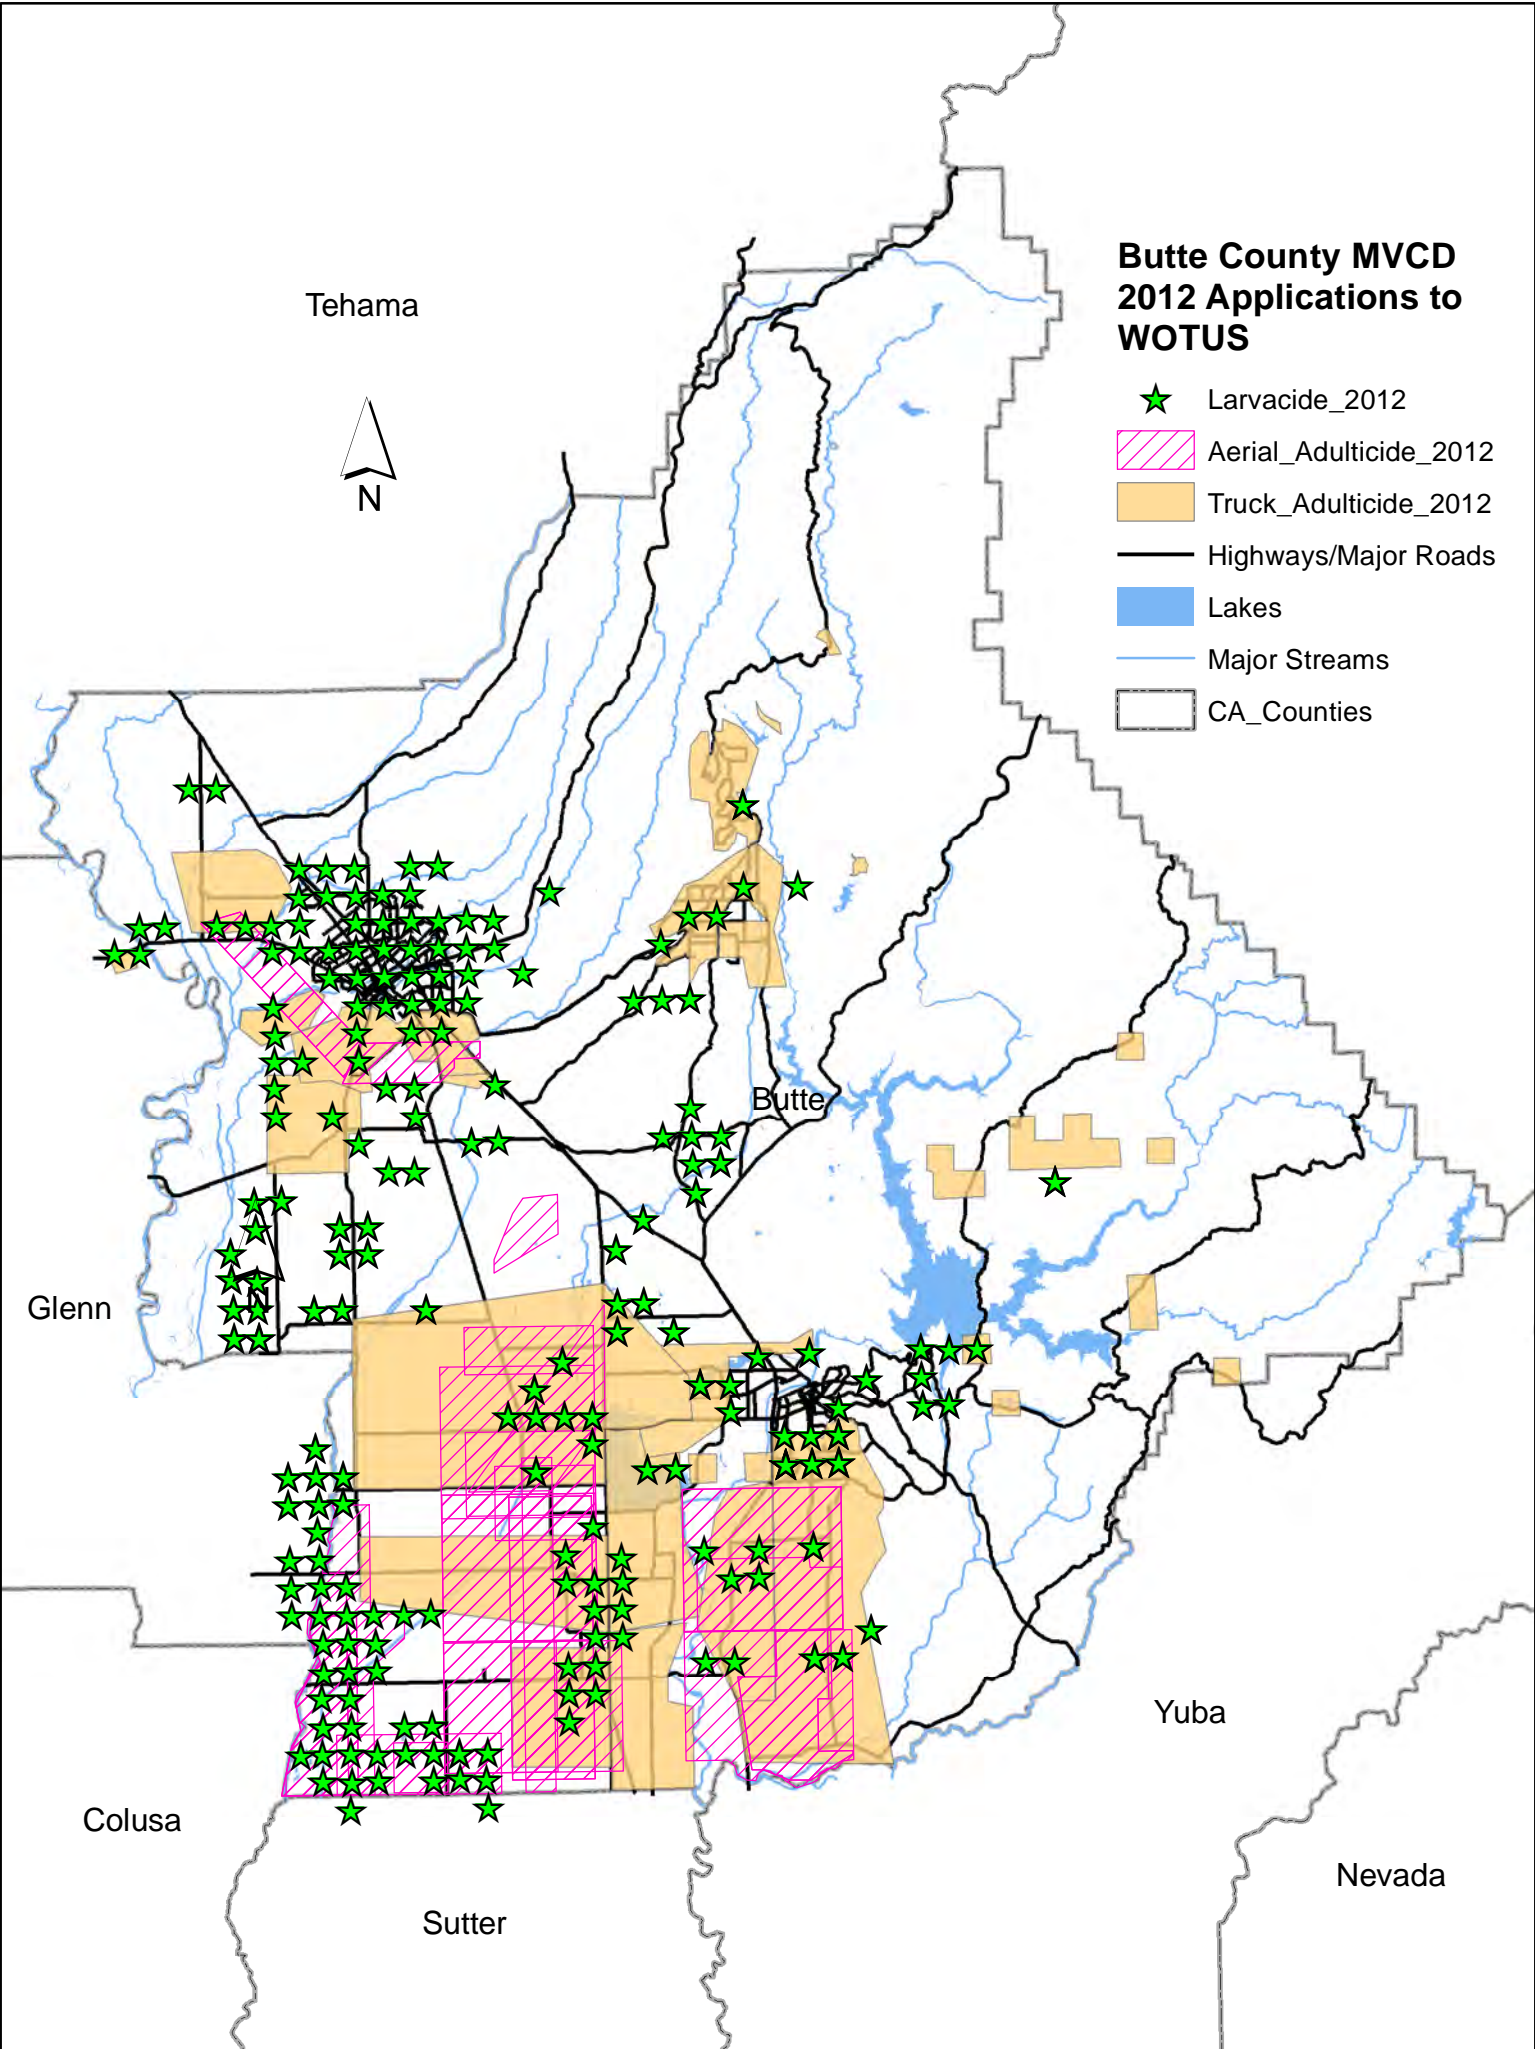

Butte County MVCD 2012 Applications to WOTUS

Tehama

- ★ Larvacide_2012
- ▨ Aerial_Adulticide_2012
- Truck_Adulticide_2012
- Highways/Major Roads
- Lakes
- Major Streams
- CA_Counties

Glenn

Butte

Yuba

Colusa

Nevada

Sutter

ATTACHMENT B

Adulticide Applications 2012

ID	Emp	Date	Activity	Time	Location	Source Type	Material	Amount	Area	Clock
82581	56	09-Oct-12	60	120	See Attachment A	318	Pyrethrin 12%	20	7989.5	2130
81704	56	03-Oct-12	60	135	See Attachment A	318	Pyrethrin 12%	20	8437.39	2145
83409	56	15-Oct-12	60	120	See Attachment A	318	Pyrethrin 12%	5.836	2341.62	2130
81162	56	02-Oct-12	60	75	See Attachment A	318	Pyrethrin 12%	20	8039.3	2136
71843	65	23-Aug-12	63	65	See Attachment A	318	Anvil 10+10	1.182	394	912
67088	56	08-Aug-12	60	115	See Attachment A	318	Aquahalt	38.8	8064.1	2220
75785	56	11-Sep-12	60	130	See Attachment A	318	Aquahalt	38.8	8093.7	2130
78262	56	19-Sep-12	60	70	See Attachment A	318	Aquahalt	26.3	5539.4	2020
77287	56	17-Sep-12	60	140	See Attachment A	318	Aquahalt	38.8	8.009	2130
73846	56	04-Sep-12	60	90	See Attachment A	318	Aquahalt	29.2	6268.2	2115
73560	56	03-Sep-12	60	210	See Attachment A	318	Aquahalt	38.8	8011.7	2150
73170	56	29-Aug-12	60	140	See Attachment A	318	Aquahalt	38.8	8198.7	2155
75209	56	10-Sep-12	60	130	See Attachment A	318	Aquahalt	38.8	5297.8	2130
74393	56	05-Sep-12	60	135	See Attachment A	318	Aquahalt	38.8	8070.2	2145
79714	56	26-Sep-12	60	140	See Attachment A	318	Aquahalt	38.8	8045.9	2130
79521	56	25-Sep-12	60	140	See Attachment A	318	Aquahalt	38.8	8006.9	2116
69015	56	15-Aug-12	60	130	See Attachment A	318	Aquahalt	38.8	8136.95	2205
67905	56	13-Aug-12	60	150	See Attachment A	318	Aquahalt	38.3	7878.1	2230
69997	56	20-Aug-12	60	150	See Attachment A	318	Aquahalt	38.8	8877.38	2215
71137	56	22-Aug-12	60	150	See Attachment A	318	Aquahalt	37.7	7773.2	2230
72789	56	28-Aug-12	60	80	See Attachment A	318	Zenivex	5	1986	2150
70631	108	21-Aug-12	63	20	171101002	995	Anvil 10+10	0.413	121	2036
54151	123	19-Jun-12	63	6	171101995	318	Anvil 10+10	0.111	37	741
63478	123	25-Jul-12	63	11	171101995	318	Anvil 10+10	0.427	67	817
64219	123	30-Jul-12	63	12	171101995	318	Anvil 10+10	0.234	73	2238
67504	123	08-Aug-12	63	15	171101995	318	Anvil 10+10	0.292	91	2156
68688	123	14-Aug-12	63	9	171101995	318	Anvil 10+10	0.177	55	800
70376	123	20-Aug-12	63	0	171101995	318	Anvil 10+10	0.313	97	747
78068	123	19-Sep-12	63	22	171101995	318	Anvil 10+10	0.444	133	832