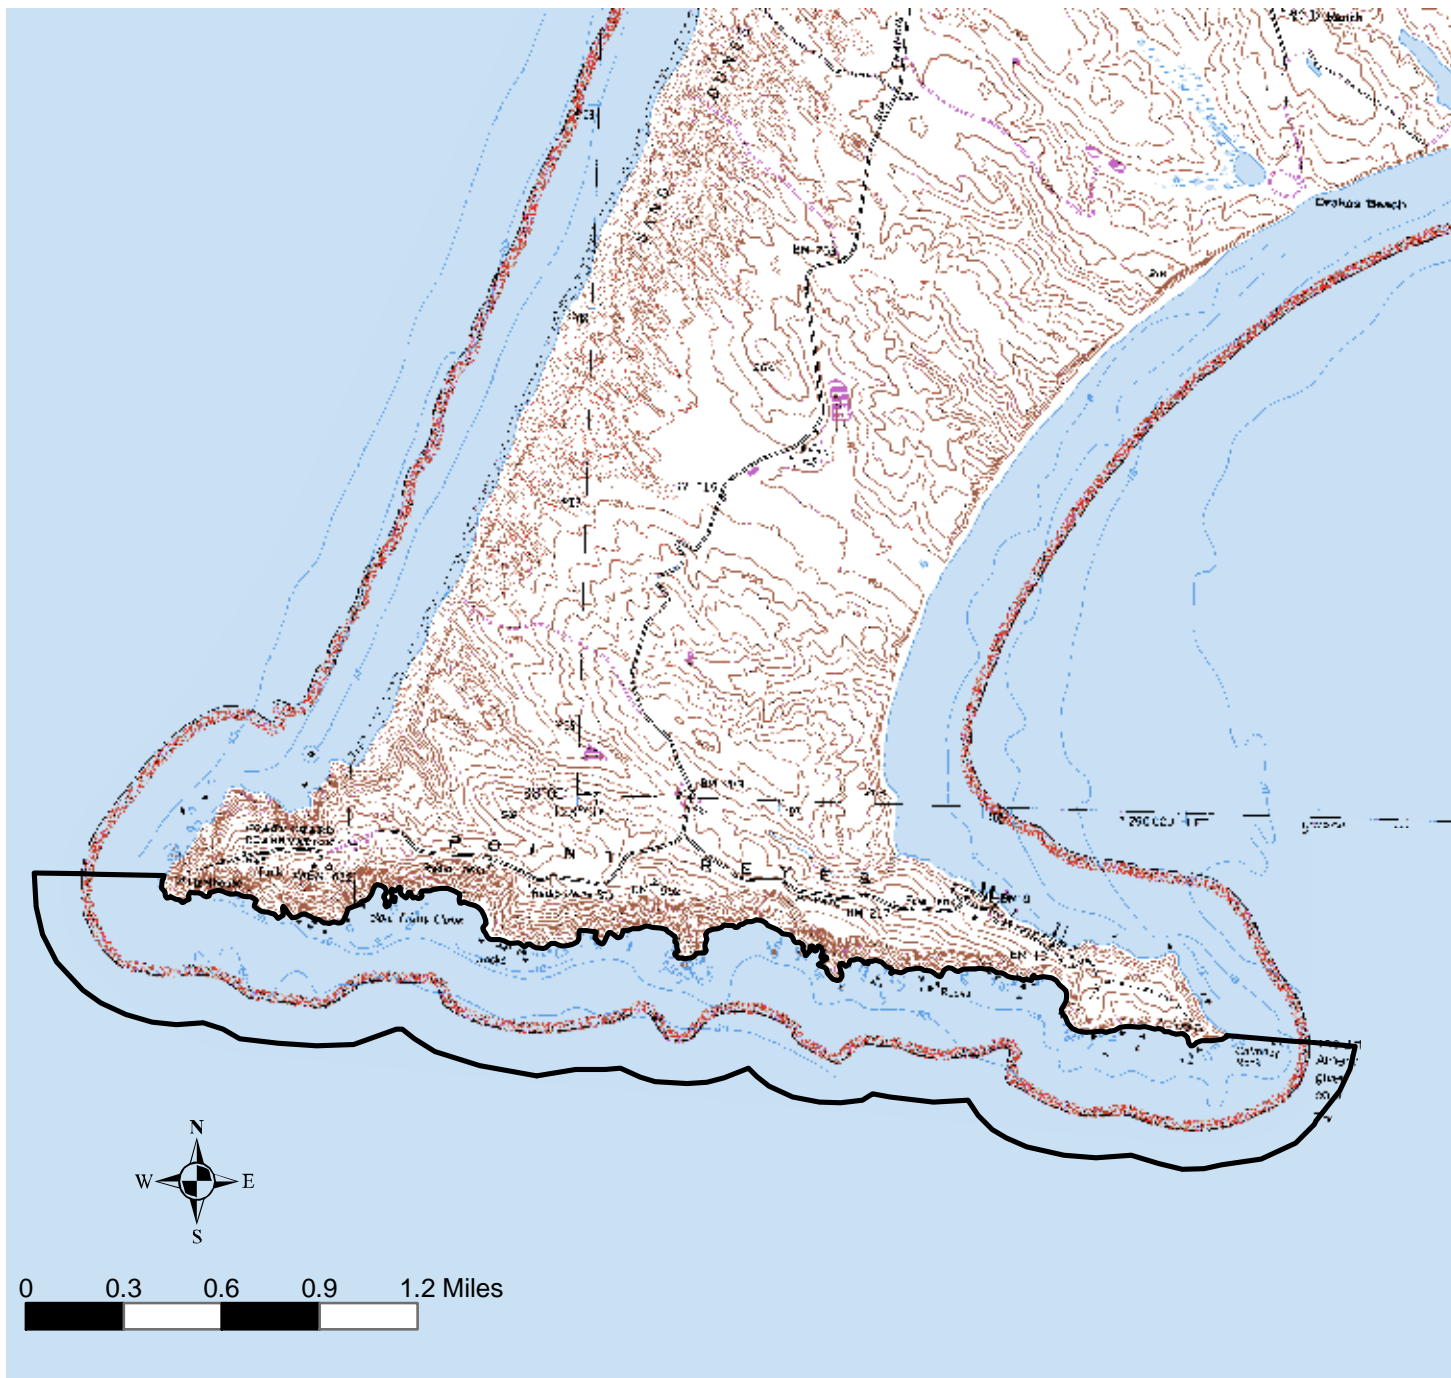

San Francisco Bay Regional Water Quality Control Board

State Water Quality Protection Area Area of Special Biological Significance No. 12 Point Reyes Headland Reserve and Extension

Ref. Map: USGS Drakes Bay, CA