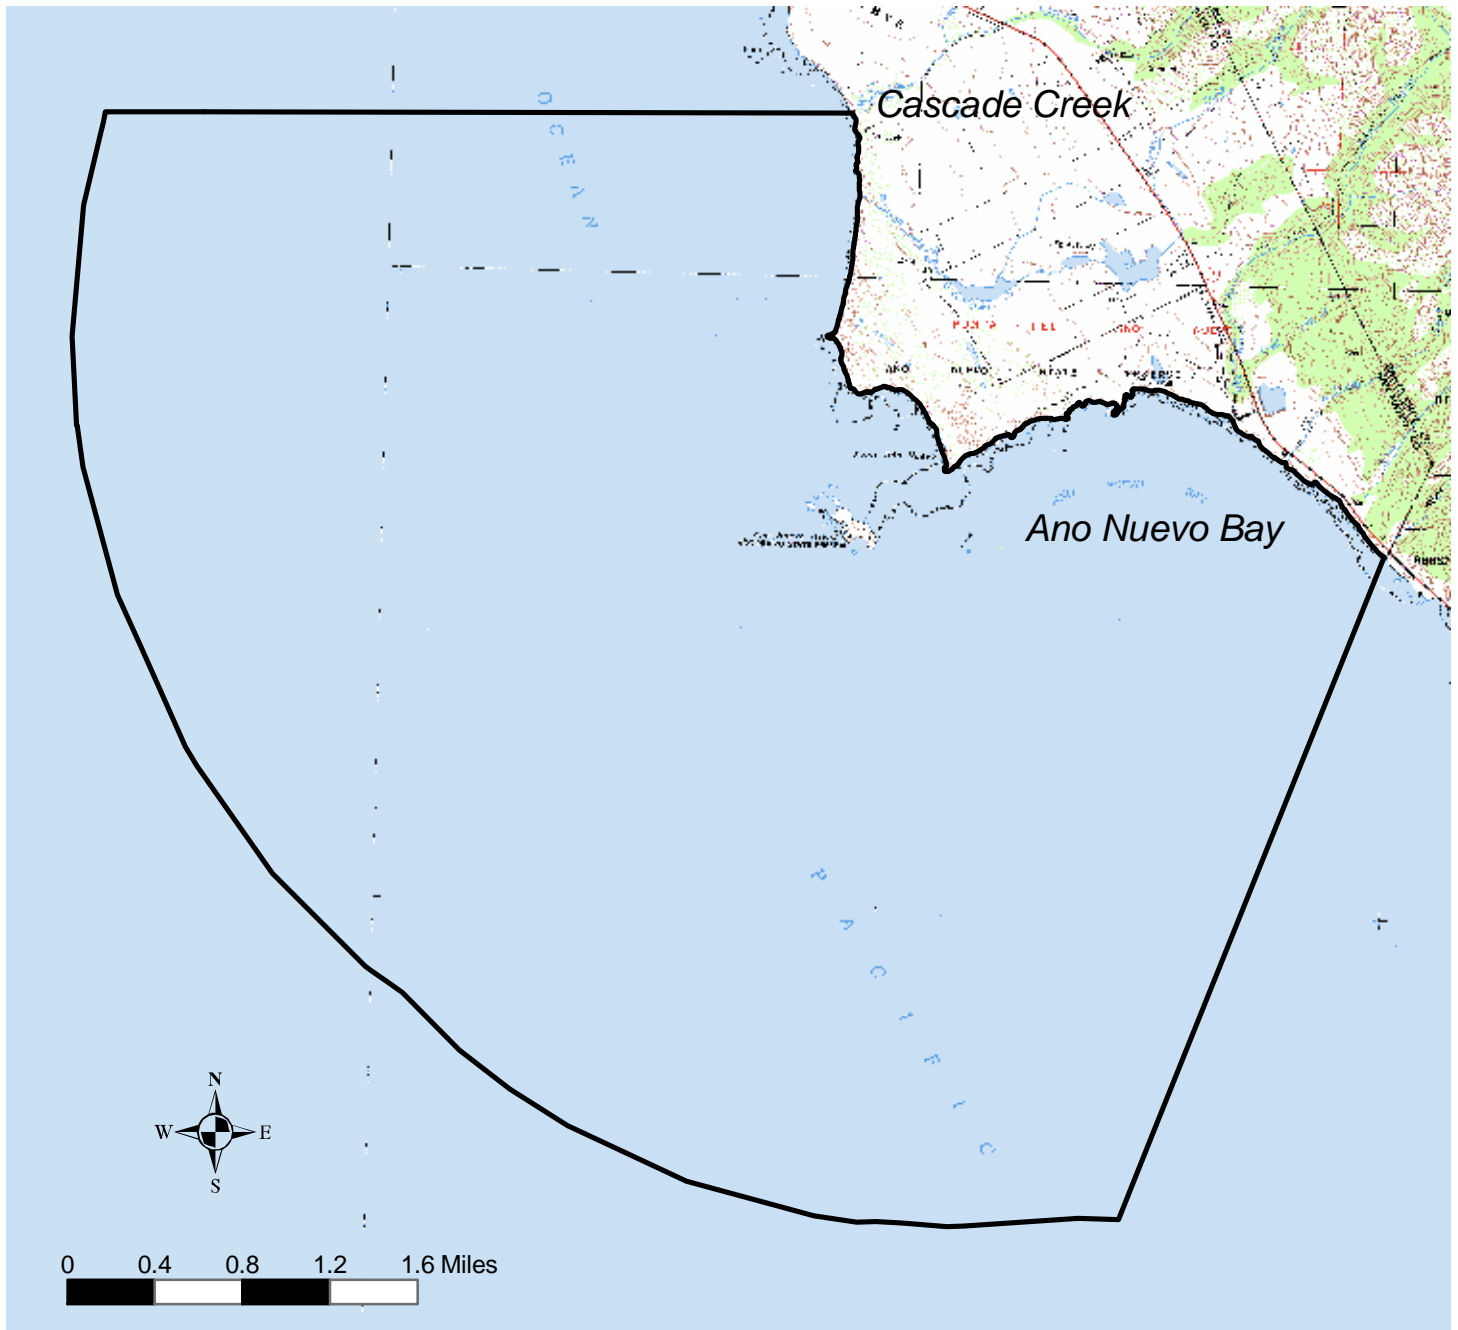

Central Coast Regional Water Quality Control Board

State Water Quality Protection Area Area of Special Biological Significance No. 15 Ano Nuevo Point and Islands

Ref. Map: USGS Franklin Point, CA
USGS Ano Nuevo, CA