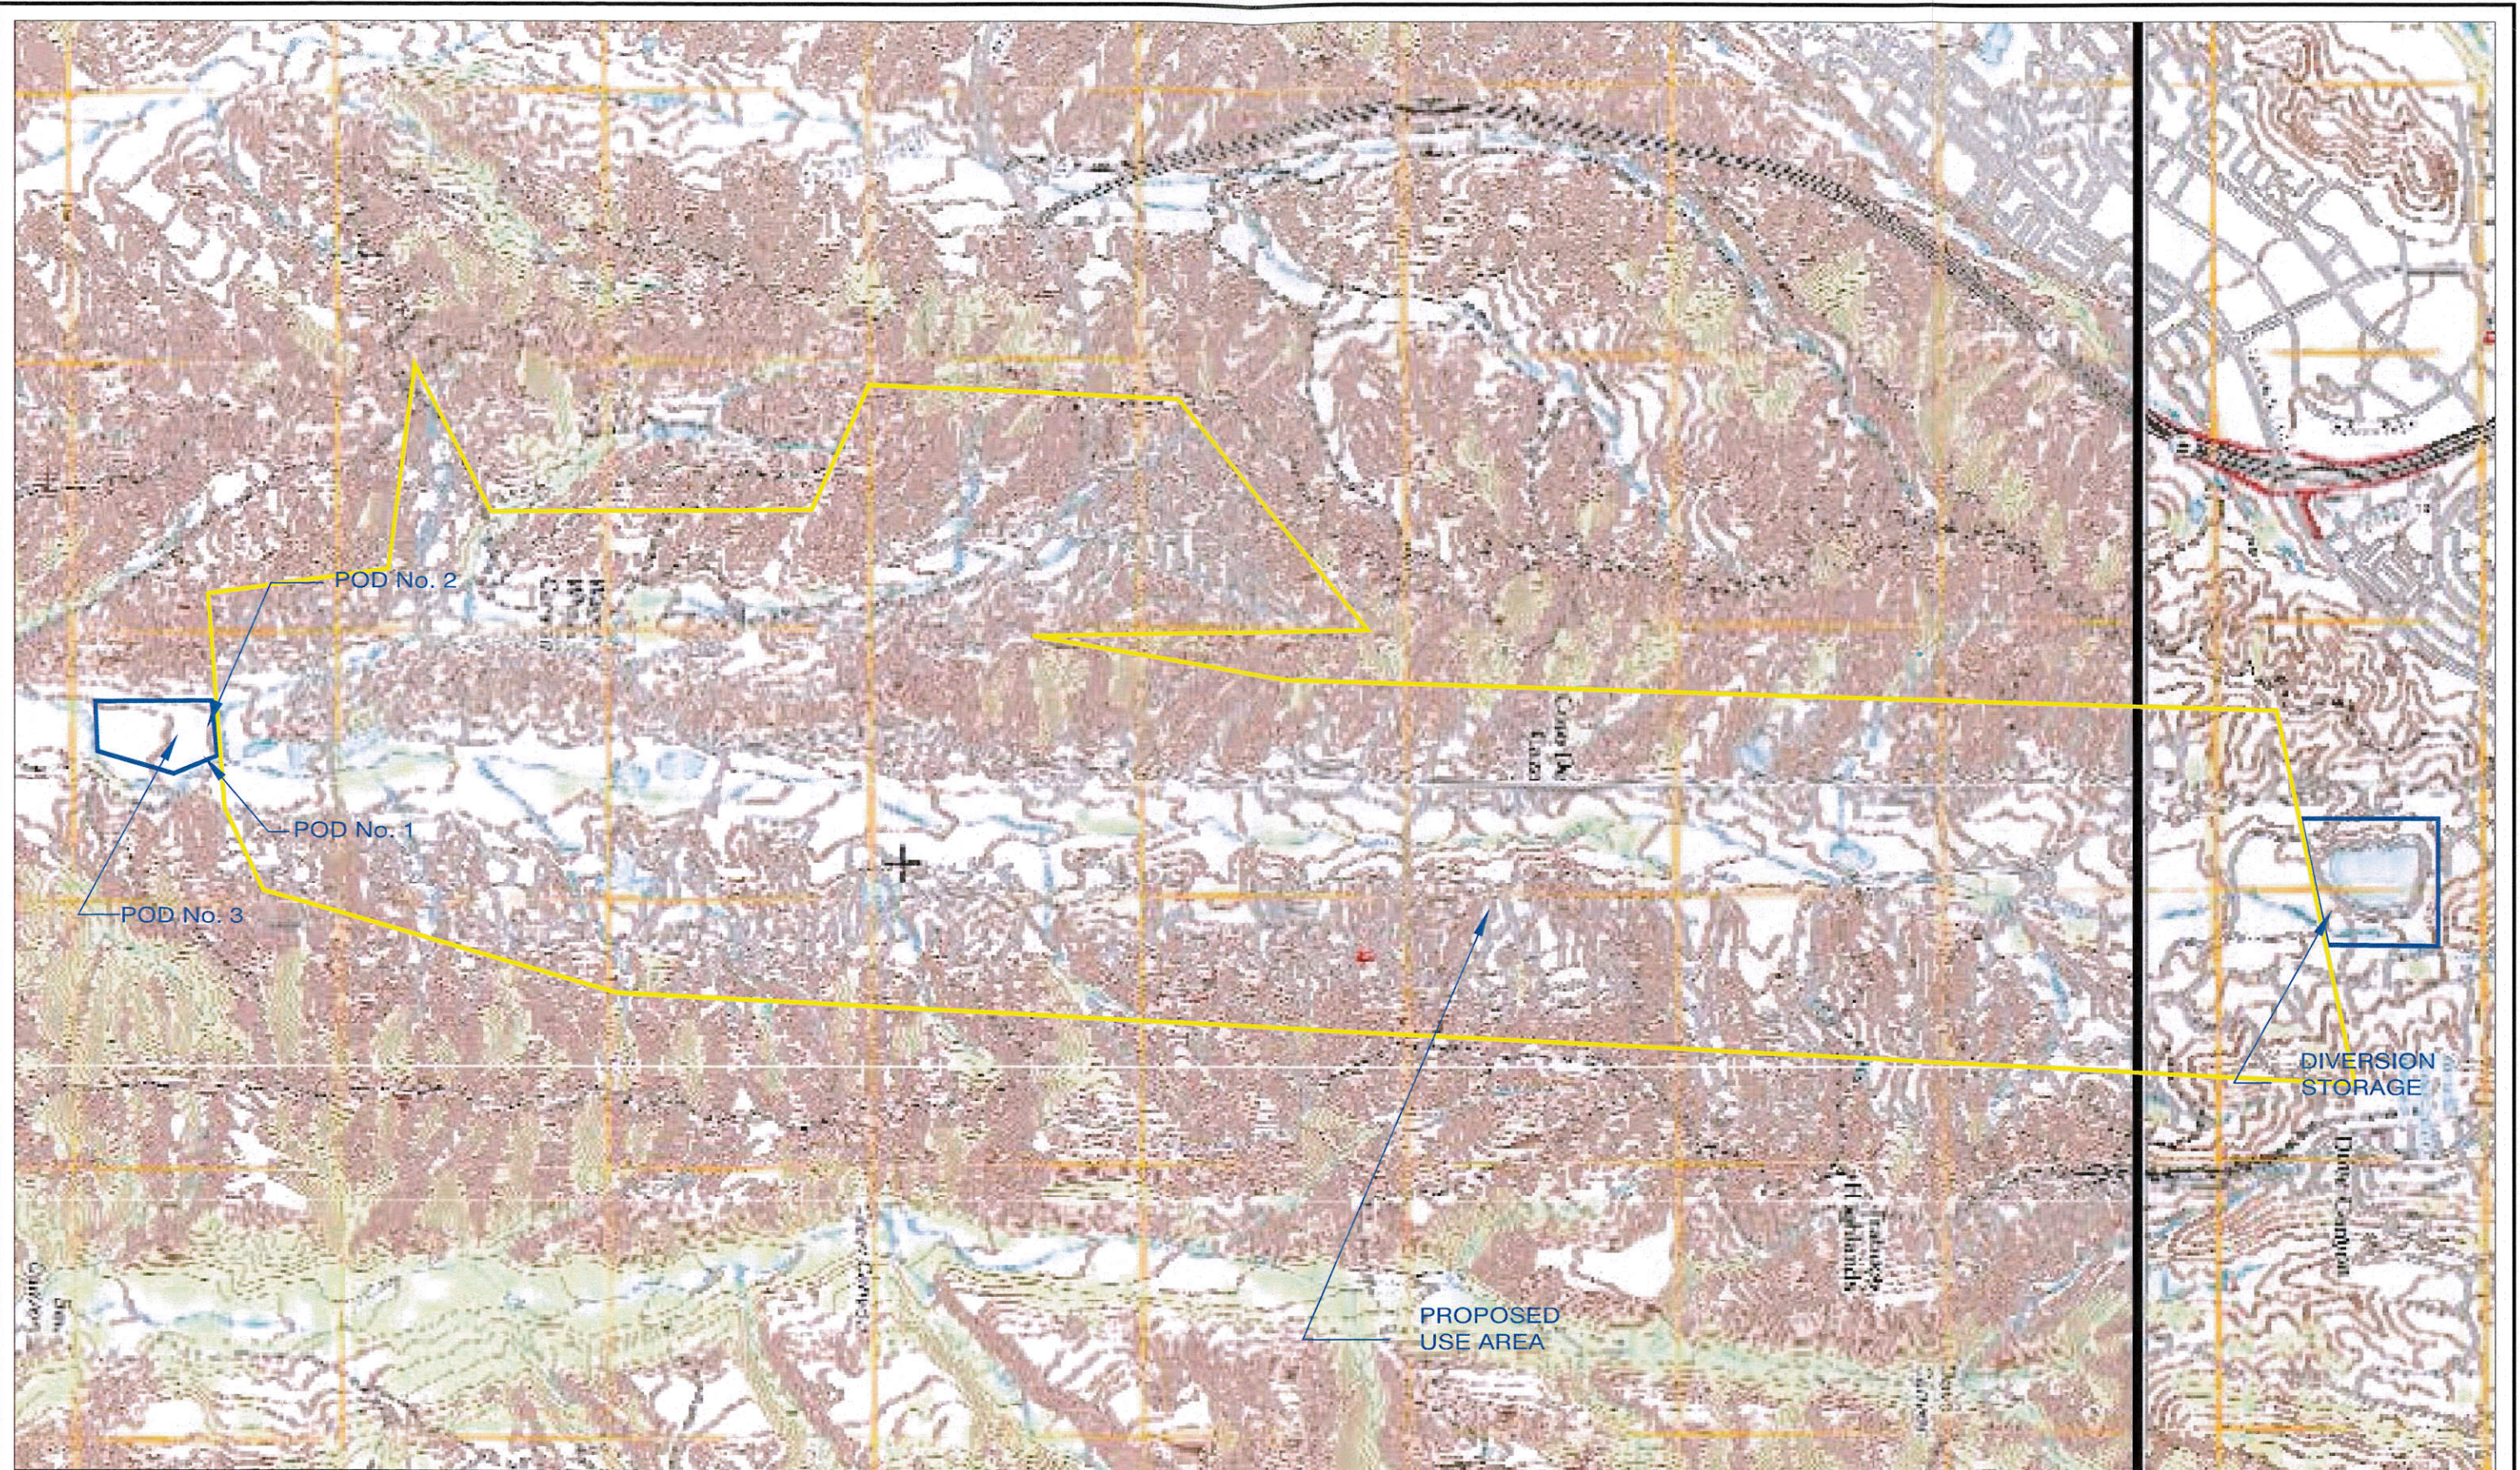

C:\Documents and Settings\Steve\My Documents\SAWD\Governadora\Site Plan.dwg 11/05/2013 15:38

REV	DATE	BY	DESCRIPTION	APPROVED	DATE

WARNING
 0 1/2 1
 IF THIS BAR DOES NOT MEASURE 1" THEN DRAWING IS NOT TO SCALE.

DESIGNED XX
 DRAWN
 CHECKED
 JOB NUMBER

SANTA MARGARITA WATER DISTRICT
SAN JUAN CAPISTRANO, CA.
GOBERNADORA MULTIPURPOSE PROJECT

SANTA MARGARITA WATER DISTRICT
GOBERNADORA MULTIPURPOSE BASIN

DWG NO
 SHEET OF