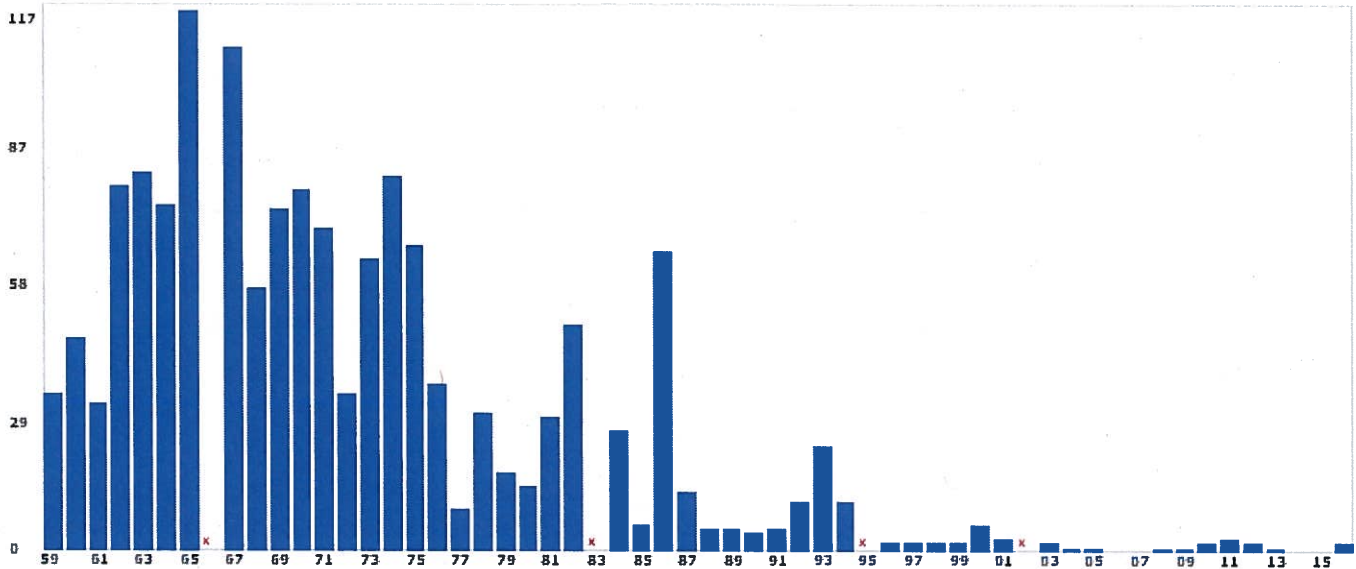

[Home](#) → [Regions](#) → [Bay Delta Region](#) → **Striped Bass Indices**

Striped Bass Indices

Striped Bass Indices

YEAR	INDEXDATE	DELTA INDEX	SUISUN BAY INDEX	TOTAL INDEX
1959	12-Jul	30.7	3.0	33.7
1960	16-Jul	32.0	13.6	45.6
1961	21-Jul	25.2	6.4	31.6
1962	26-Jul	46.8	32.1	78.9
1963	3-Aug	38.2	43.5	81.7
1964	1-Aug	54.7	20.7	75.4
1965	31-Jul	49.4	67.8	117.2
1966				
1967	12-Aug	35.1	73.6	108.7
1968	18-Jul	39.6	17.7	57.3
1969	9-Aug	33.6	40.2	73.8
1970	18-Jul	36.6	41.9	78.5
1971	11-Aug	24.6	45.0	69.6
1972	24-Jul	13.4	21.1	34.5
1973	15-Jul	15.6	47.1	62.7