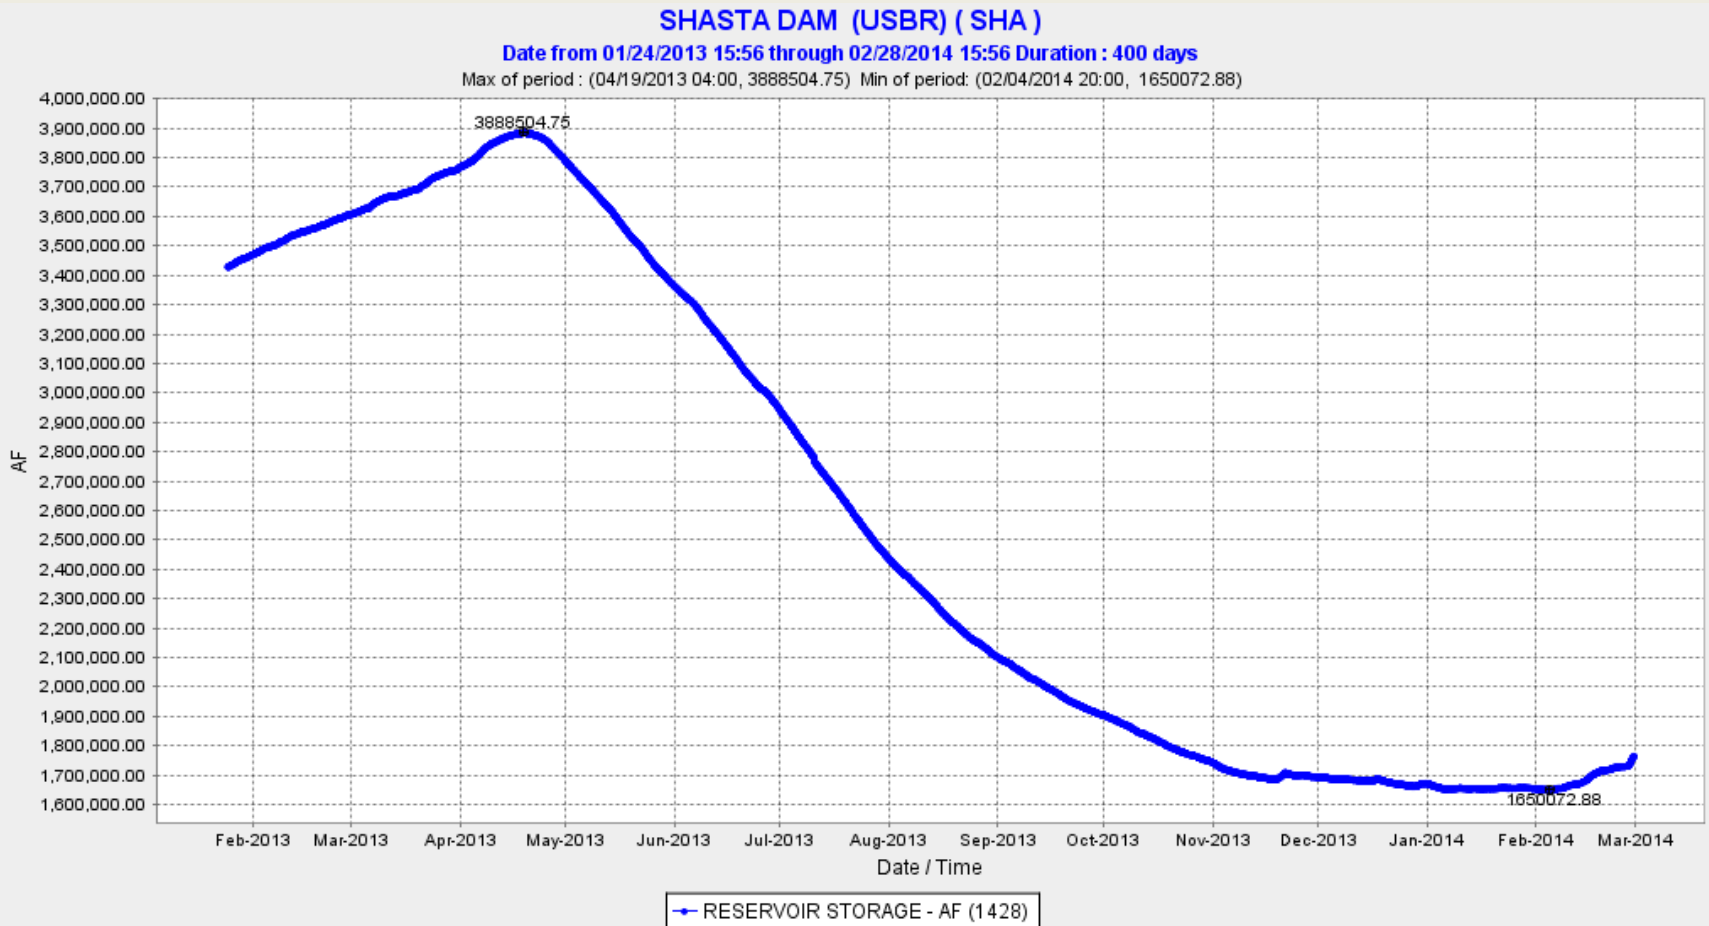

Shasta storage

1/24/2007 – 2/28/2008

CSPA-37

Shasta storage

1/24/2013 – 2/28/2014

CSPA-37

Oroville storage

1/24/2007 – 2/28/2008

1/24/2013 – 2/28/2014

CSPA-37

Supplemental slide to show actual Shasta low Dec. 2008

CSPA-37