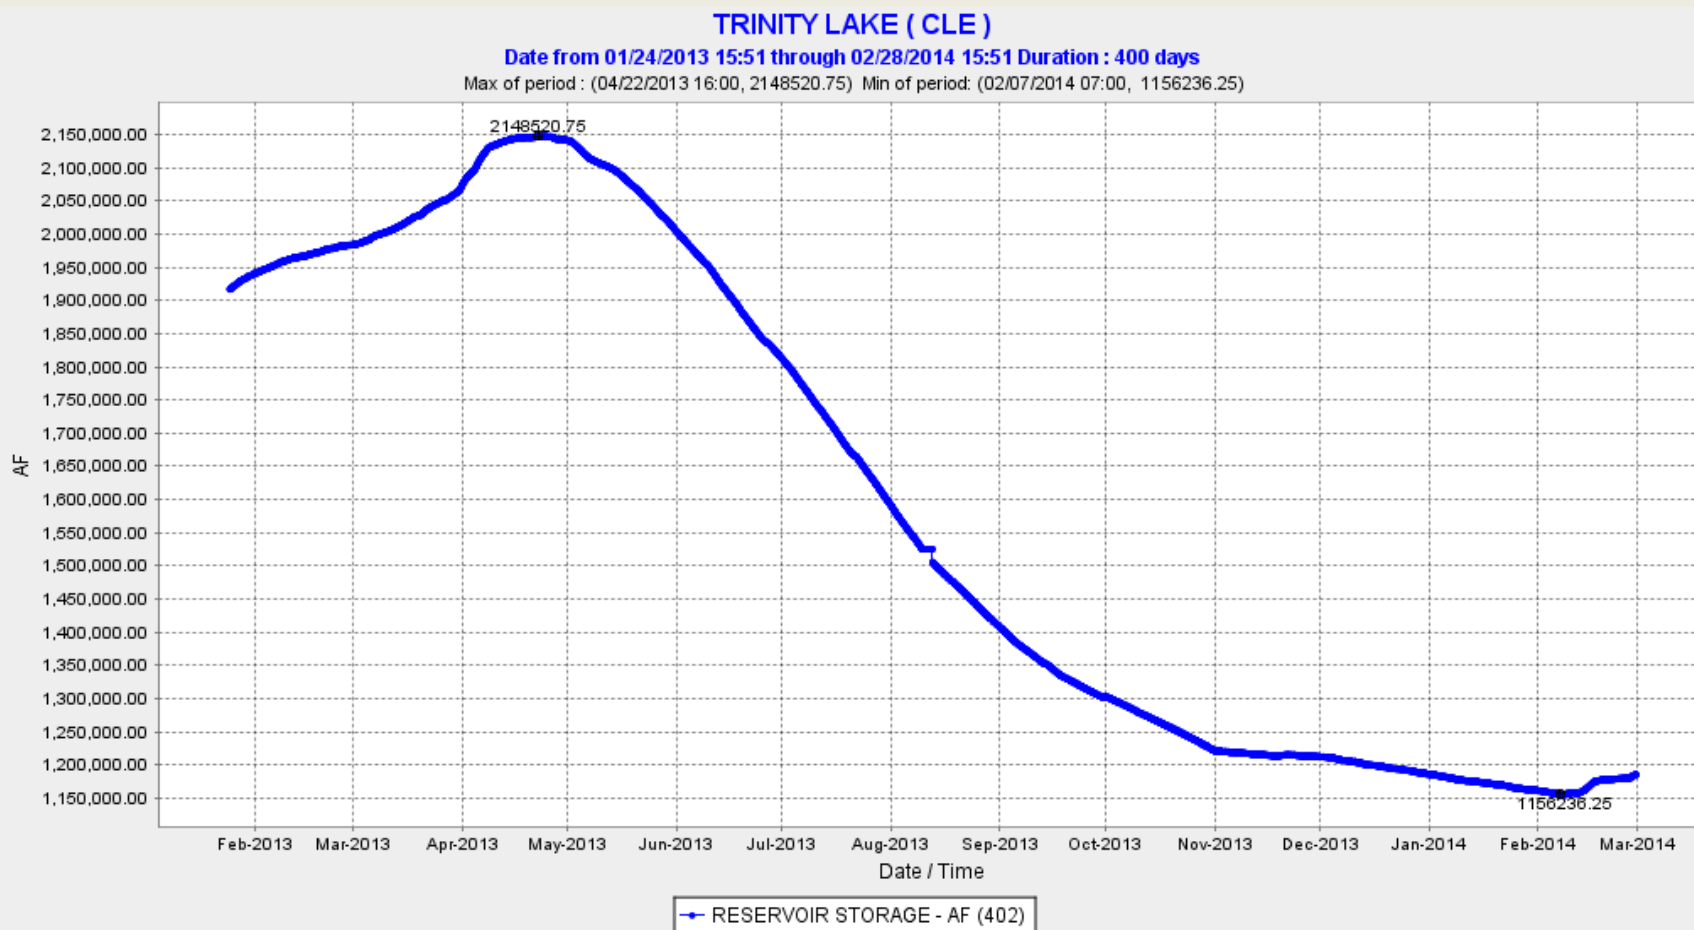

Exhibit CSPA-37

Actual end of month storage plots:

Shasta, Oroville, Folsom

1/24/2007 – 2/28/2008

Trinity, Shasta, Oroville, Folsom

1/24/2013 – 2/28/2014

Source: CDEC

Trinity storage 1/24/2013 – 2/28/2014

Shasta storage

1/24/2007 – 2/28/2008

CSPA-37

Shasta storage

1/24/2013 – 2/28/2014

CSPA-37

Oroville storage

1/24/2007 – 2/28/2008

1/24/2013 – 2/28/2014

CSPA-37

Supplemental slide to show actual Shasta low Dec. 2008

CSPA-37