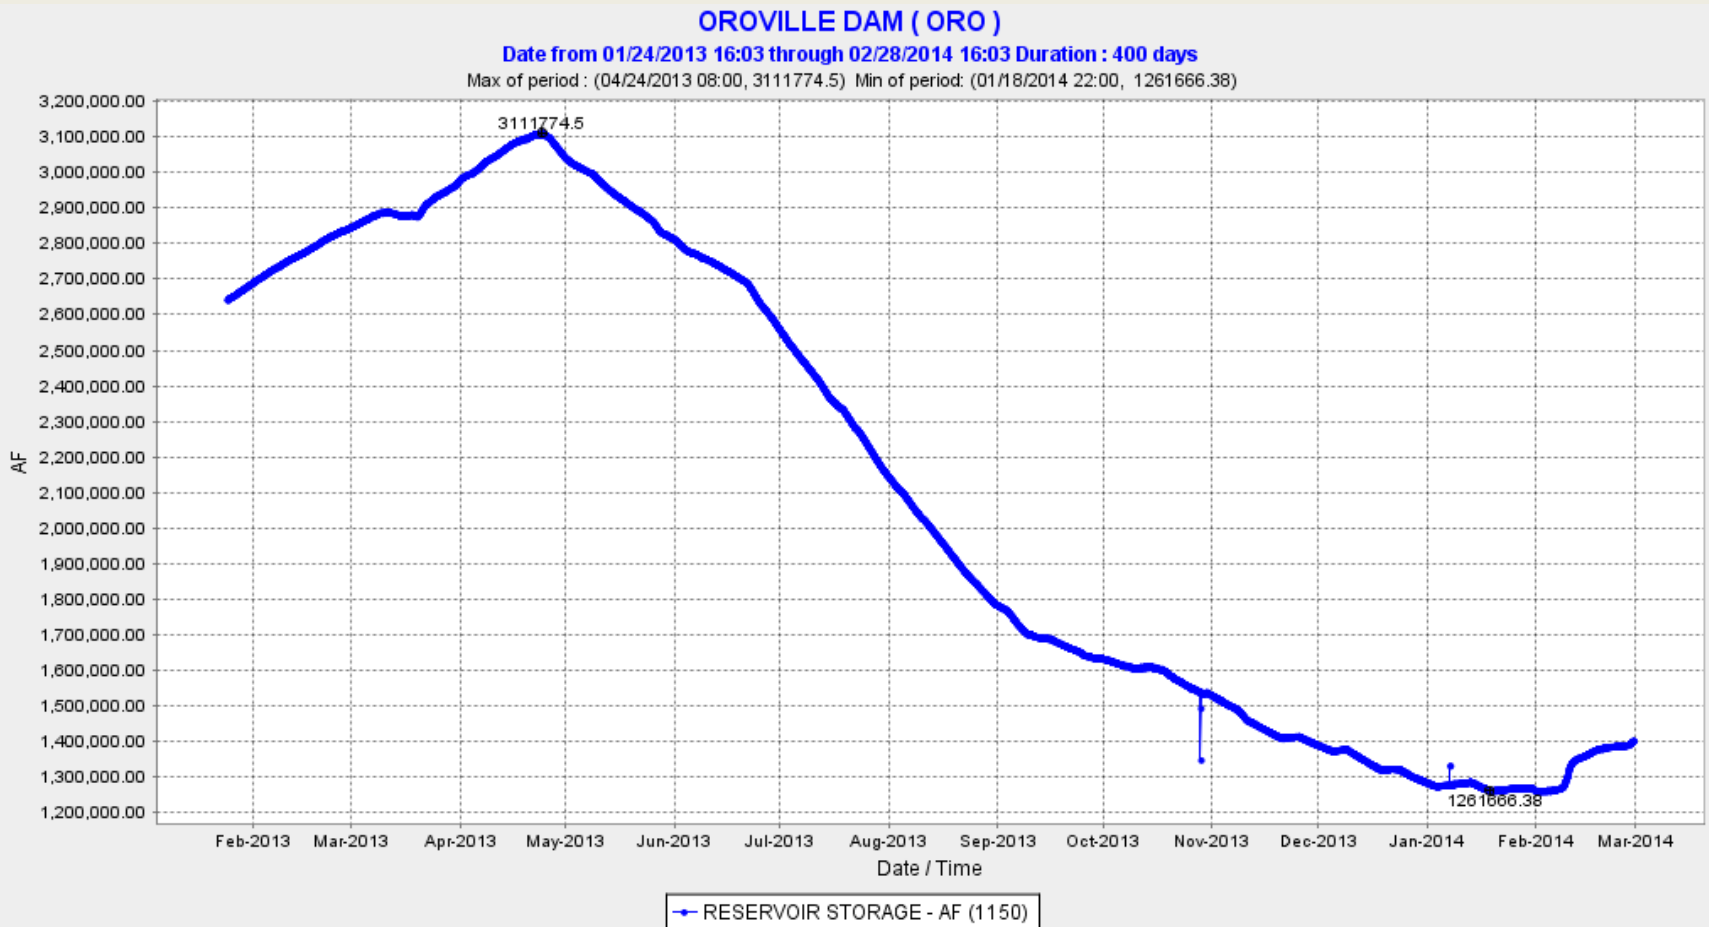

Oroville storage

1/24/2013 – 2/28/2014

CSPA-37