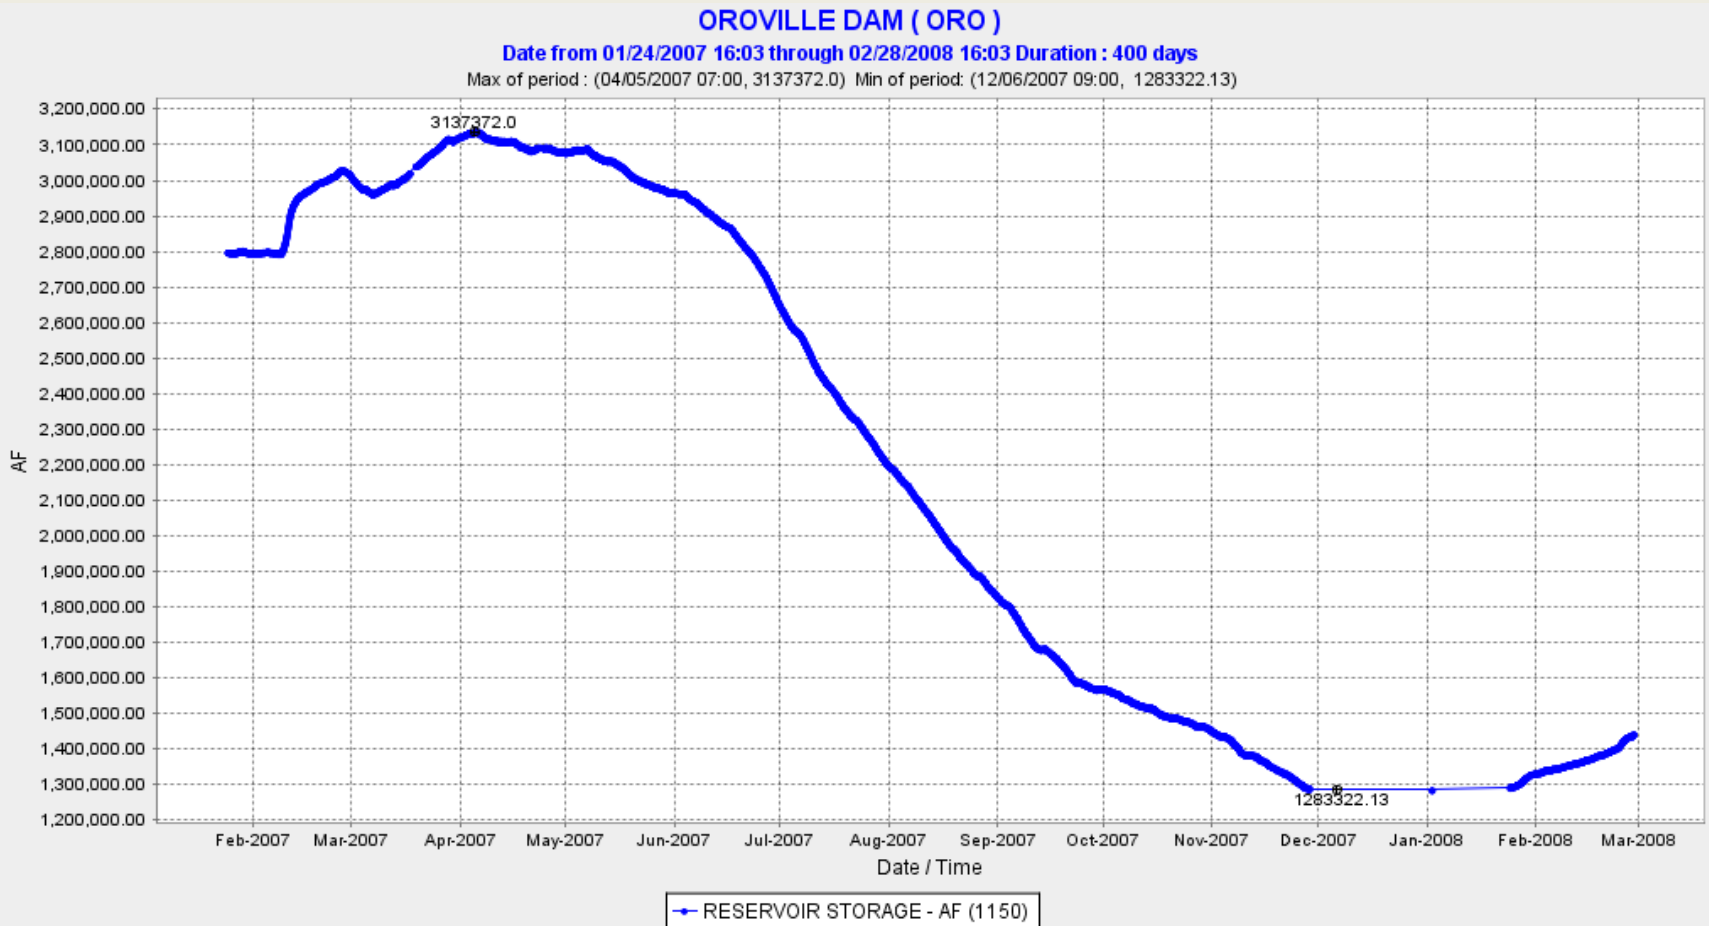

Oroville storage

1/24/2007 – 2/28/2008

CSPA-37