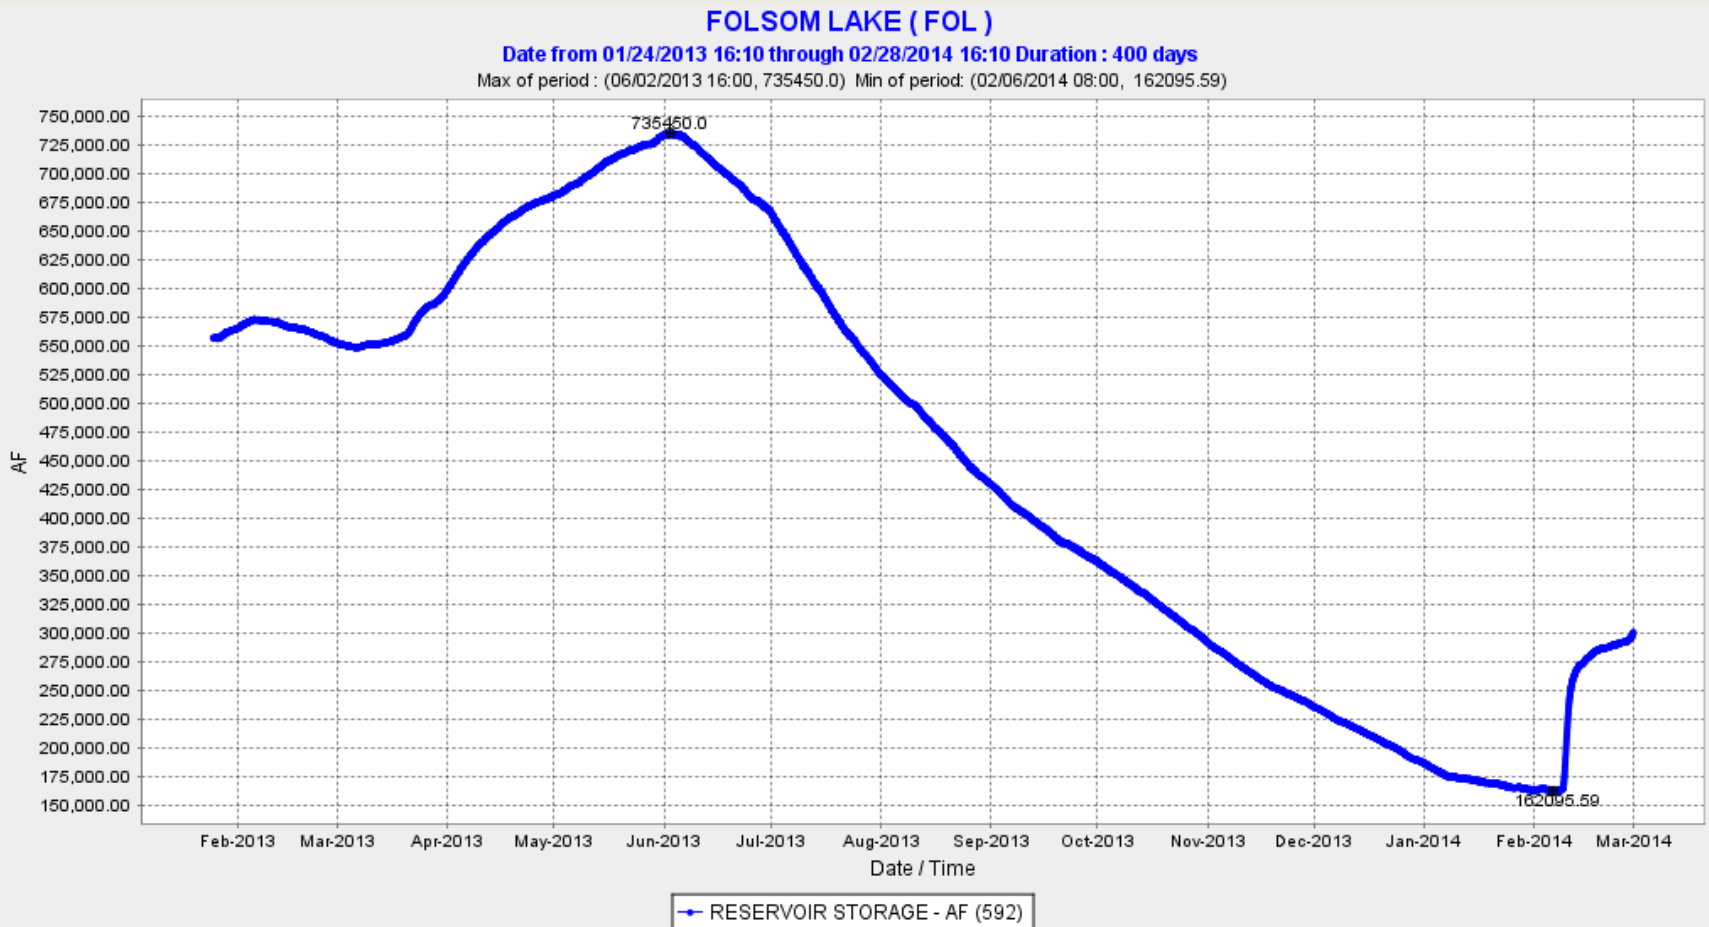

CSPA-37

Oroville storage

1/24/2013 – 2/28/2014

CSPA-37

Folsom storage

1/24/2007 – 2/28/2008

CSPA-37

Folsom storage

1/24/2013 – 2/28/2014

CSPA-37

Supplemental slide to show actual Shasta low Dec. 2008

CSPA-37