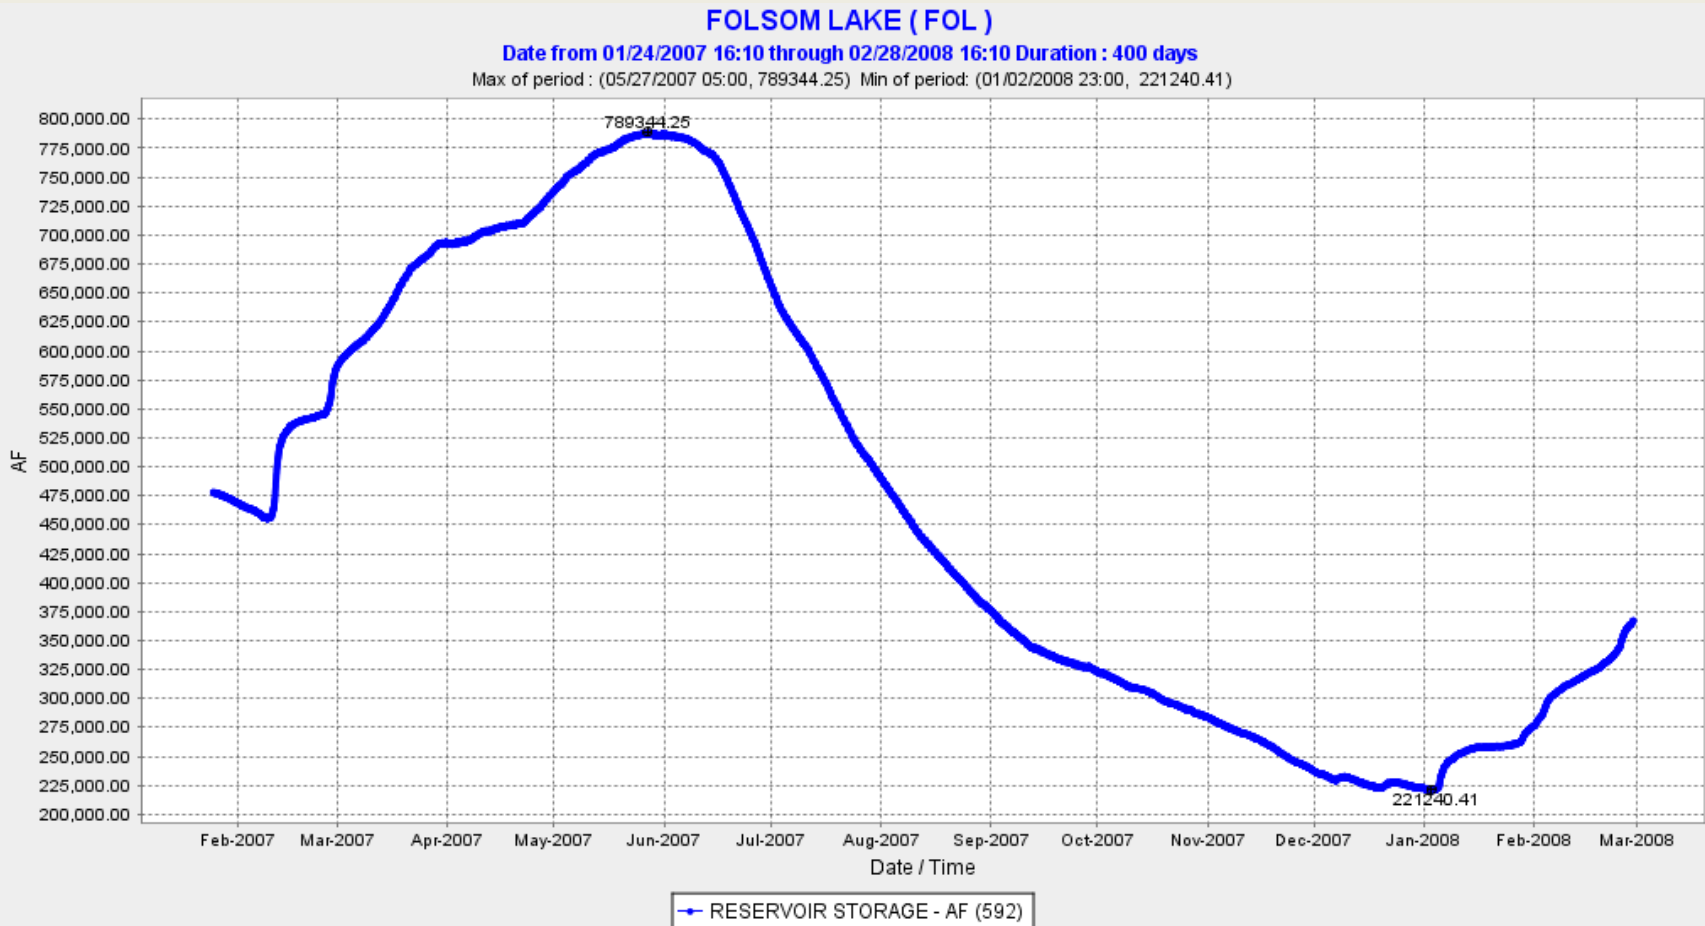

CSPA-37

Oroville storage

1/24/2013 – 2/28/2014

CSPA-37

Folsom storage

1/24/2007 – 2/28/2008

CSPA-37

Folsom storage

1/24/2013 – 2/28/2014

CSPA-37

Supplemental slide to show actual Shasta low Dec. 2008

CSPA-37