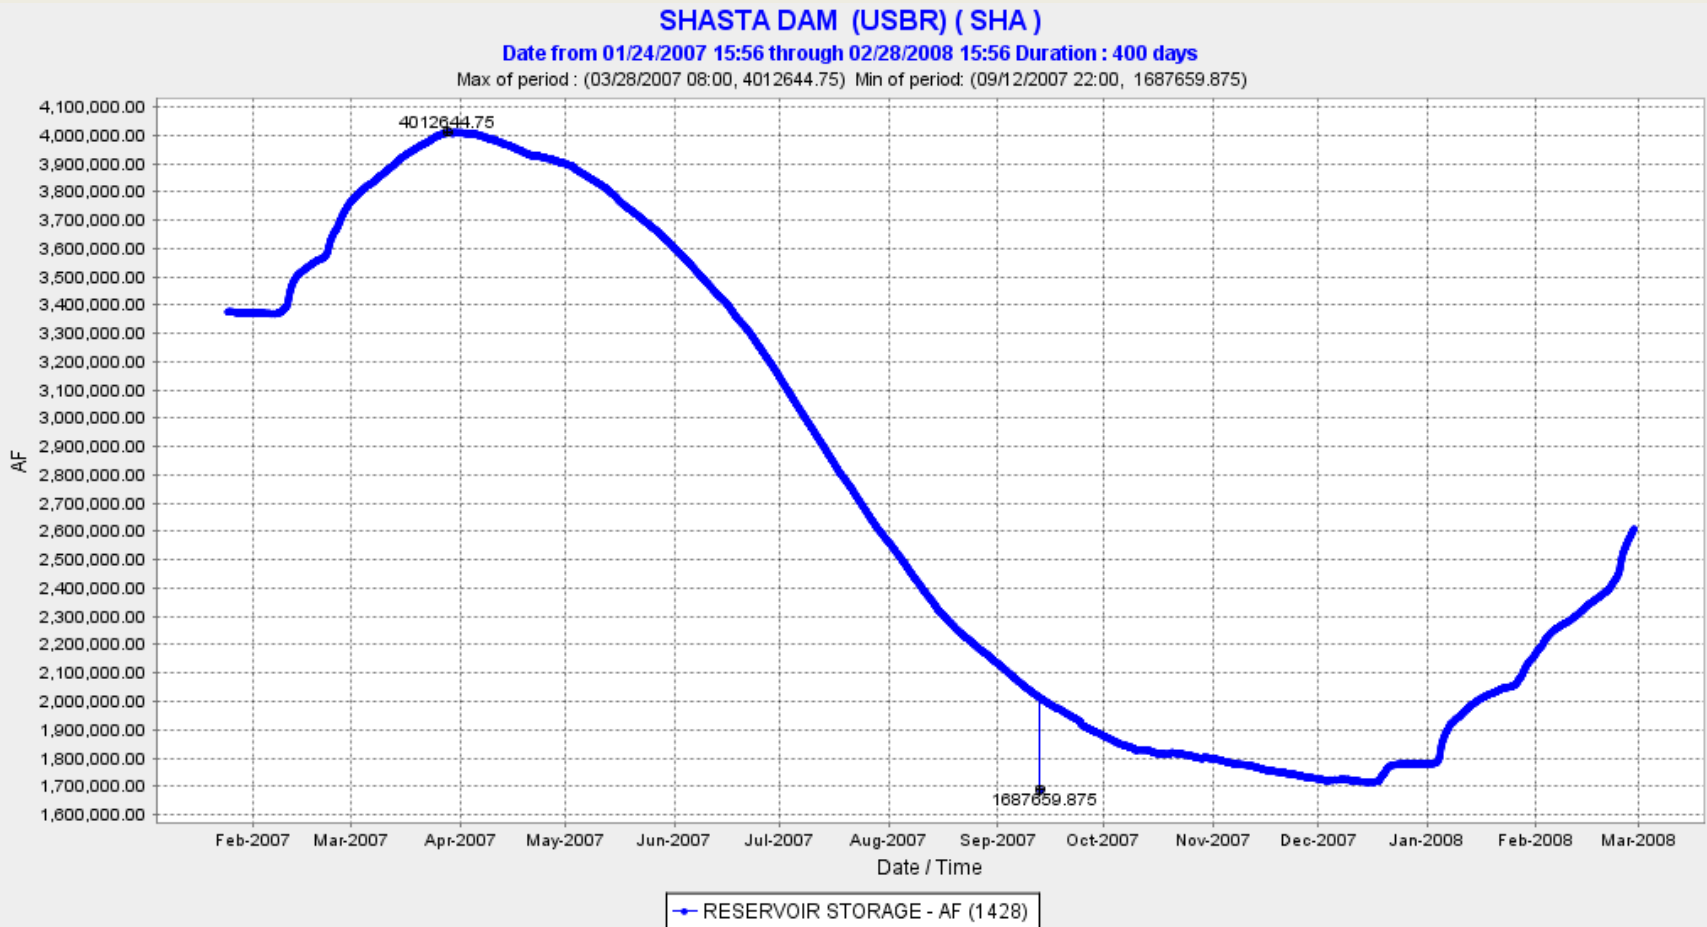

Exhibit CSPA-37

Actual end of month storage plots:

Shasta, Oroville, Folsom

1/24/2007 – 2/28/2008

Trinity, Shasta, Oroville, Folsom

1/24/2013 – 2/28/2014

Source: CDEC

Trinity storage 1/24/2013 – 2/28/2014

Shasta storage

1/24/2007 – 2/28/2008

CSPA-37

Shasta storage

1/24/2013 – 2/28/2014

CSPA-37

Oroville storage

1/24/2007 – 2/28/2008