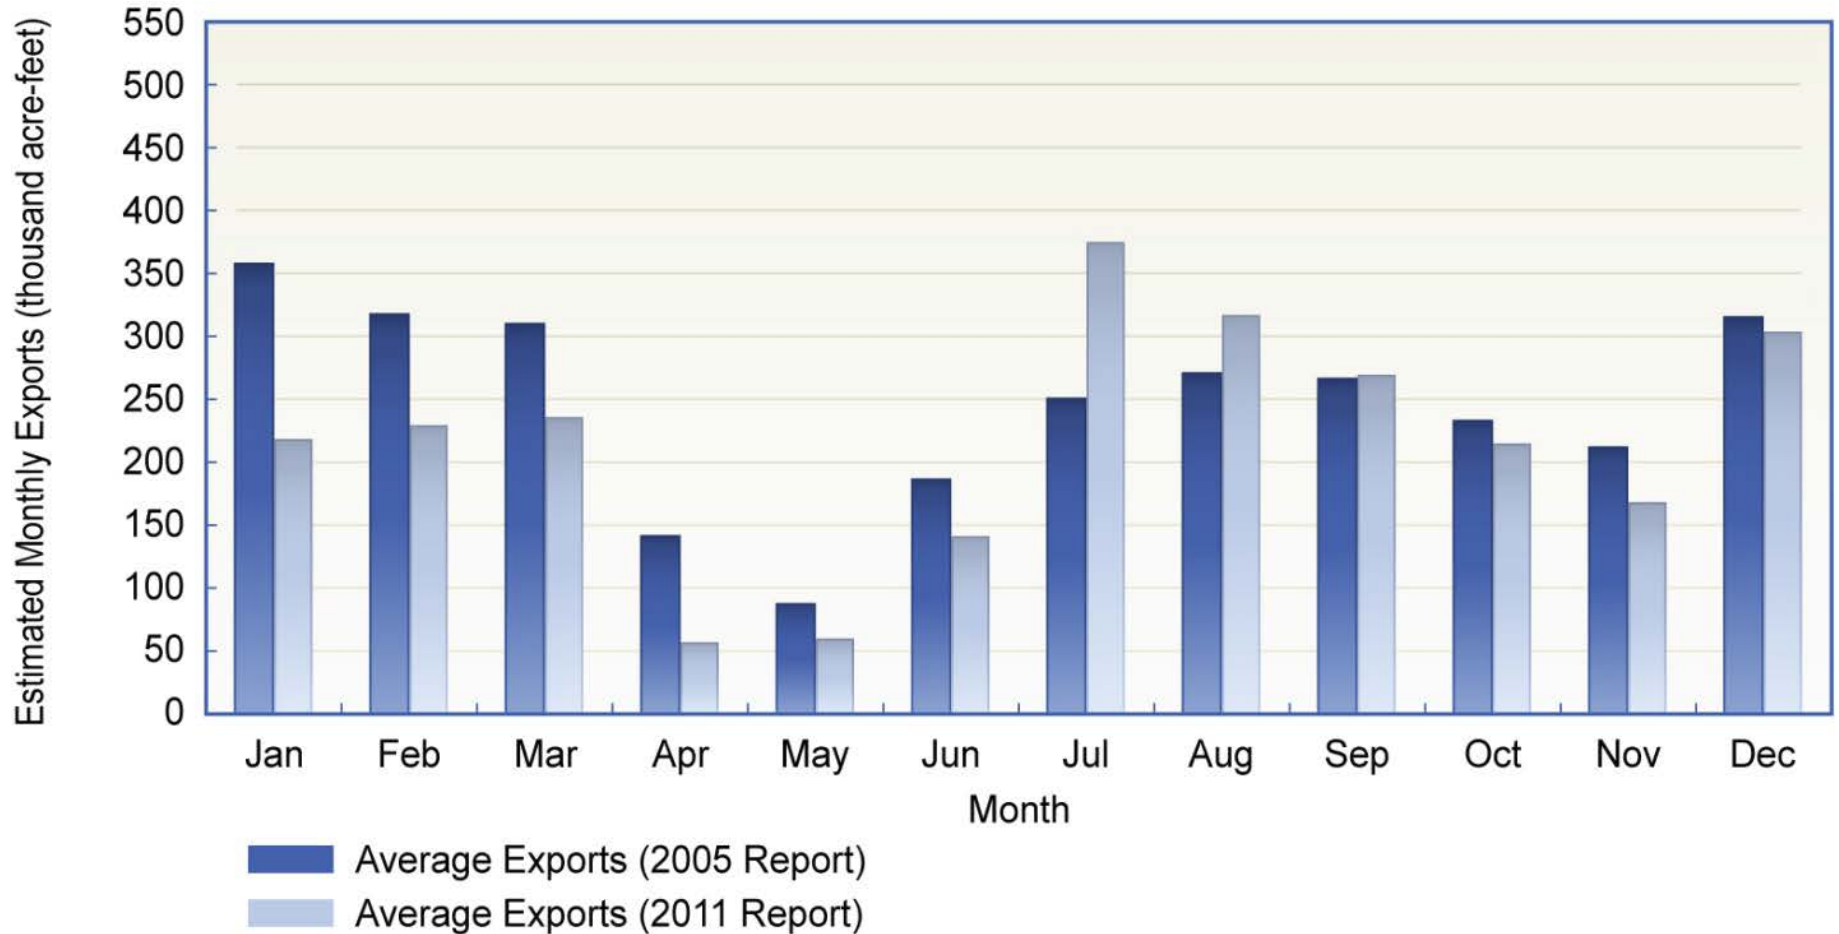

Average Monthly SWP Exports (Pre and Post BiOps)

Source: http://baydeltaoffice.water.ca.gov/swpreliability/FINAL_2011_DRR.pdf