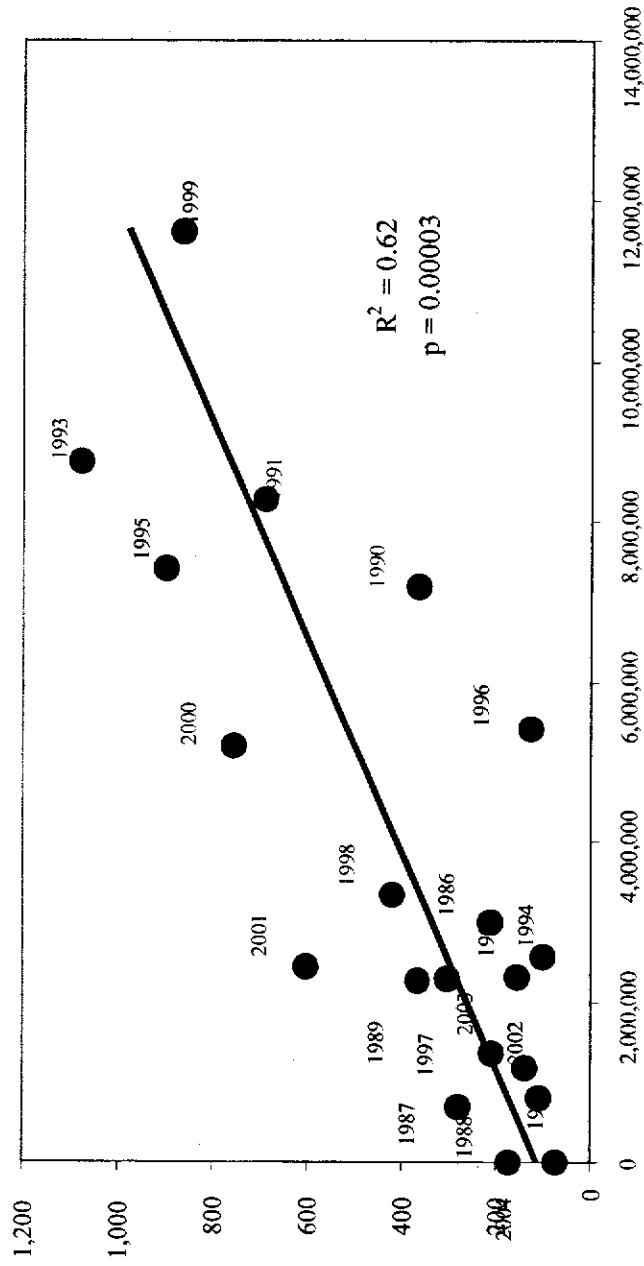

**FMWT vs. smelt-prey co-
occurrence**

**weighted July townet catch * avg. density of prey
(sum of products for Eurytem, Pdiapfor over areas)**