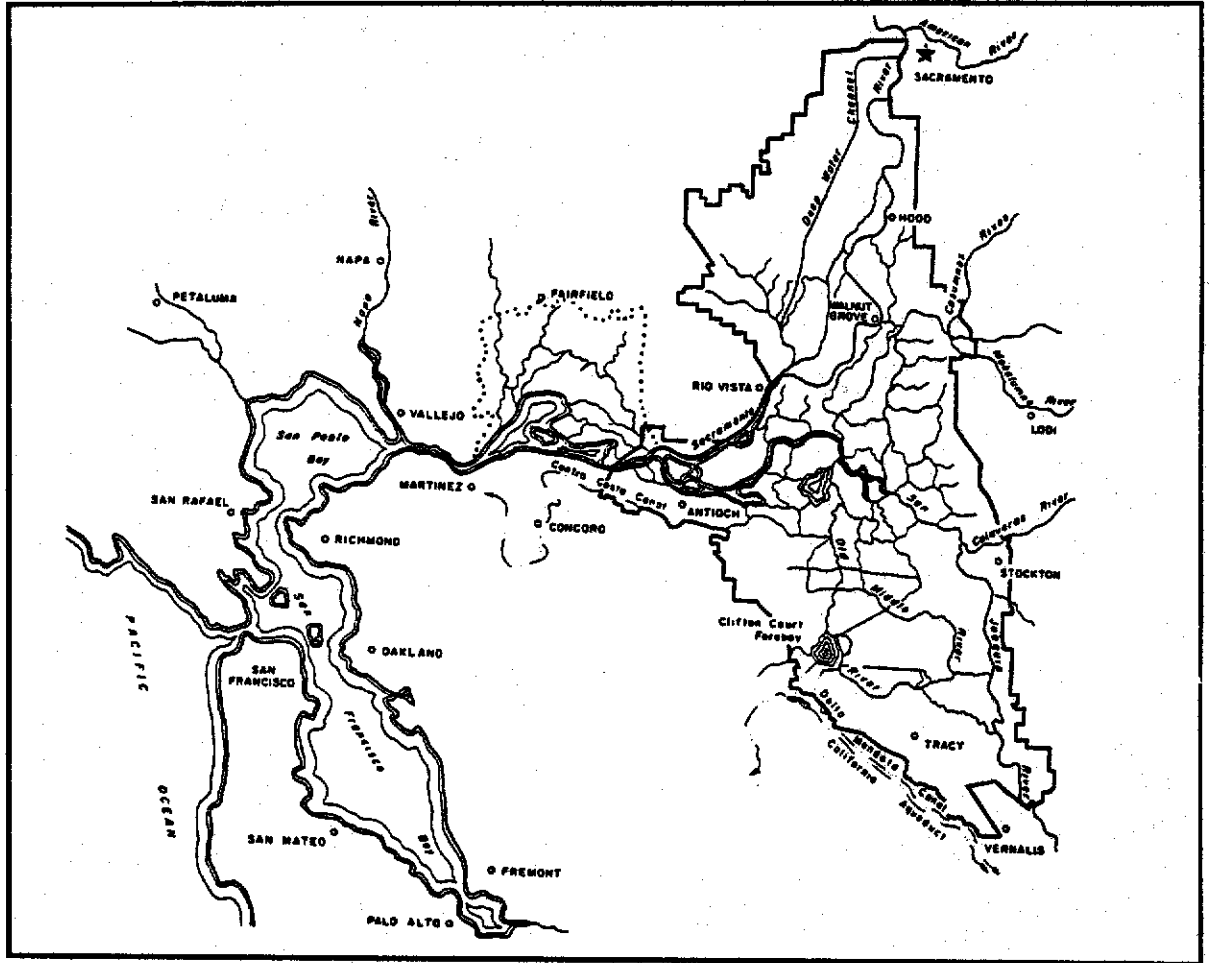

# WATER QUALITY CONTROL PLAN FOR SALINITY

**San Francisco Bay/  
Sacramento - San Joaquin  
Delta Estuary**

**91-15WR  
May 1991**

**WATER RESOURCES CONTROL BOARD  
STATE OF CALIFORNIA**